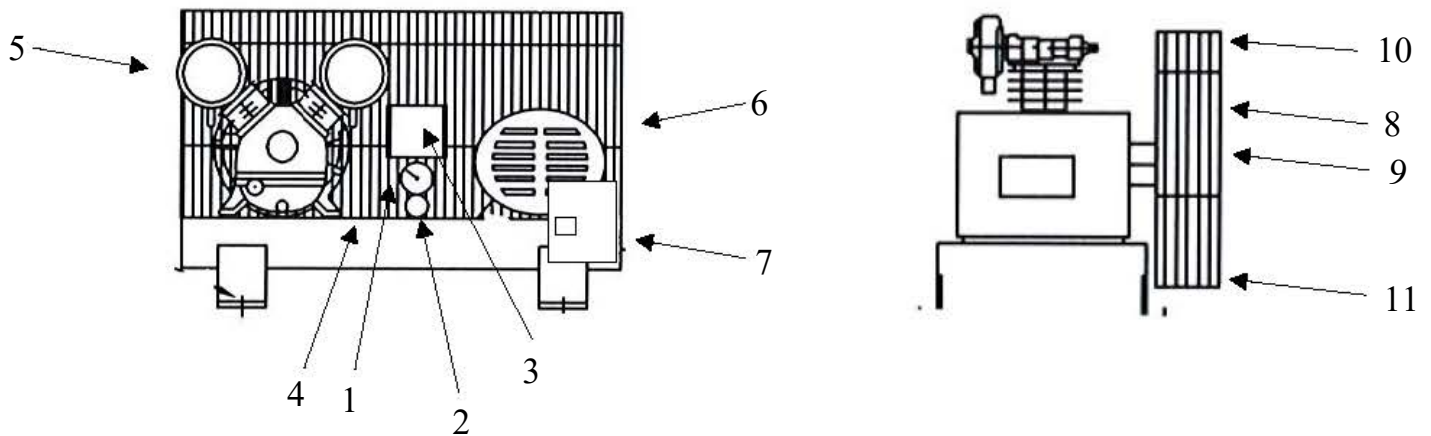

## Spare Parts List

Ref. No.	Description	Part Number	Qty.
1	Premium Gauge	GAL-25B2-300	1
2	Safety Valve	SV25-140	1
3	Pressure Switch	PSHD-U7090	1
4	Check Valve	CV-IL50	1
5	Pump	PK-50	1
6	Motor	MT-075-01	1
		MT-075-02	1
		MT-075-03	1
		MT-075-04	1
		MT-075-05	1
7	Magnetic Starter	MS-075-01	1
		MS-075-02	1
		MS-075-03	1
		MS-075-04	1
		MS-075-05	1
8	Sheave/Pulley	MA40X5/8	1
9	A48 Belt	VBA48	1
10	Belt Guard	3426092	1
11	Bottom of Belt Guard	3427201	1

## SPARE PARTS LIST

NO : QC-1807

REF. NO.	DESCRIPTION	PART NO.	QTY.	REF. NO.	DESCRIPTION	PART NO.	QTY.
1	Cylinder head	3101084A	2	16	Bearing	2N35-6205Z	1
2	Allen bolt set	3B01-M06*040V	8	17	Rear bearing seat gasket	2G06-008	1
3	In. & Ex. valve assembly	3B13-K5051C	2	18	Oil seal	2N50-TC24*47*07	1
4	Double head screw set	3B11-001-A	8	19	Rear bearing seat	3311034	1
5	Cylinder	3201036	2	20	Breathing cover	2321008	1
6	Cylinder gasket	2G04-002	2	21	Hexagon bolt	2B00-SM08*020	4
7	Piston ring set	3B32-51N	2	22	Pulley	3PBF-105A124	1
8	Piston set	3B31-51N	2	23	Plate washer	2B30-08*35*35	1
9	Rod set	3B33-H1048	2	24	Hexagon bolt set	3B00-SM08*035AV	1
10	Crankcase	3301014	1	25	Exhaust elbow	2N06-04T04H	1
11	Oil draining plug	2N33-001	1	26	Exhaust three way pipe	2N09-04H04T04H1C	1
12	Oil sight gauge set	2303012A	1	27	Exhaust tube set	3B2-04*225	1
13	Oil filling plug set	2319003A	1	28	Air filter set	2140020A	2
14	Bearing	2N35-6204	1	29	Filter element	2142013	2
15	Crankshaft & balancer	3304038	1				