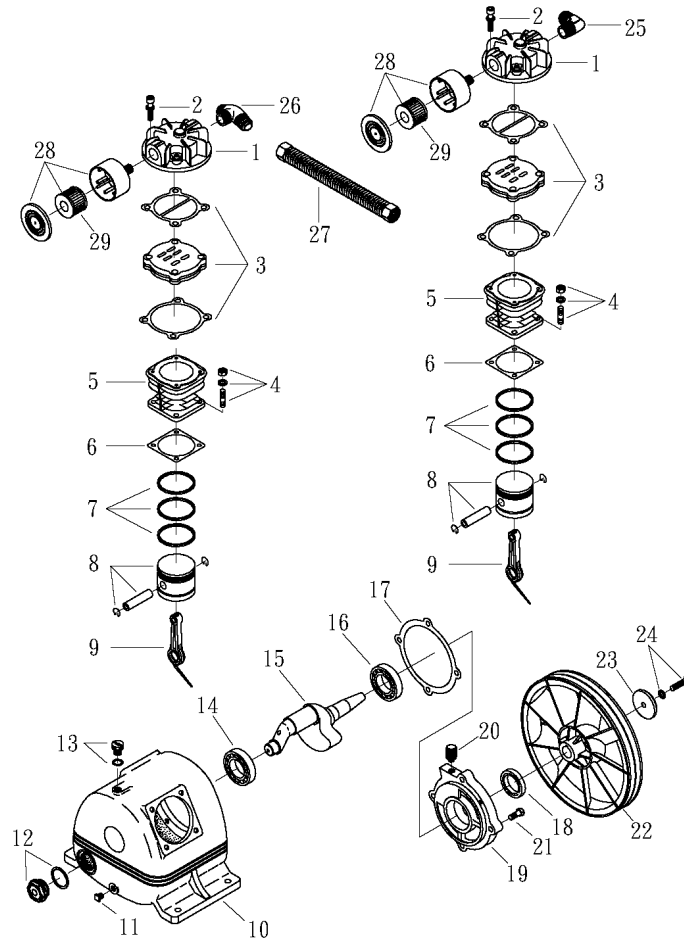

## Spare Parts List

Ref. No.	Description	Part Number	Qty.
1	Premium Gauge	GAL-25B2-300	1
2	Safety Valve	SV25-140	1
3	Pressure Switch	PSHD-U7090	1
4	Check Valve	CV-IL50	1
5	Pump	PK-50	1
6	Motor	MT-075-01	1
		MT-075-02	1
		MT-075-03	1
		MT-075-04	1
		MT-075-05	1
7	Magnetic Starter	MS-075-01	1
		MS-075-02	1
		MS-075-03	1
		MS-075-04	1
		MS-075-05	1
8	Sheave/Pulley	MA40X5/8	1
9	A48 Belt	VBA48	1
10	Belt Guard	3426092	1
11	Bottom of Belt Guard	3427201	1

## SPARE PARTS LIST

NO : QC-1807

REF. NO.	DESCRIPTION	PART NO.	QTY.	REF. NO.	DESCRIPTION	PART NO.	QTY.
1	Cylinder head	3101084A	2	16	Bearing	2N35-6205Z	1
2	Allen bolt set	3B01-M06*040V	8	17	Rear bearing seat gasket	2G06-008	1
3	In. & Ex. valve assembly	3B13-K5051C	2	18	Oil seal	2N50-TC24*47*07	1
4	Double head screw set	3B11-001-A	8	19	Rear bearing seat	3311034	1
5	Cylinder	3201036	2	20	Breathing cover	2321008	1
6	Cylinder gasket	2G04-002	2	21	Hexagon bolt	2B00-SM08*020	4
7	Piston ring set	3B32-51N	2	22	Pulley	3PBF-105A124	1
8	Piston set	3B31-51N	2	23	Plate washer	2B30-08*35*35	1
9	Rod set	3B33-H1048	2	24	Hexagon bolt set	3B00-SM08*035AV	1
10	Crankcase	3301014	1	25	Exhaust elbow	2N06-04T04H	1
11	Oil draining plug	2N33-001	1	26	Exhaust three way pipe	2N09-04H04T04H1C	1
12	Oil sight gauge set	2303012A	1	27	Exhaust tube set	3B2-04*225	1
13	Oil filling plug set	2319003A	1	28	Air filter set	2140020A	2
14	Bearing	2N35-6204	1	29	Filter element	2142013	2
15	Crankshaft & balancer	3304038	1				