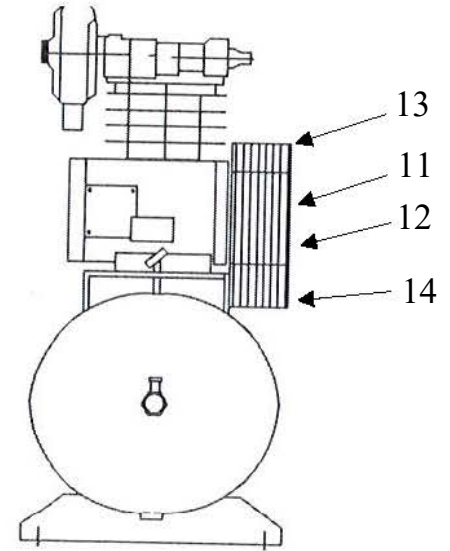

## Spare Parts List

Ref. No.	Description	Part Number	Qty.
1	Horizontal Receiver	AR-H30	1
2	Ball Valve	BV-25	1
3	Ball Valve	BV-50	1
4	Premium Gauge	GAD-20K2-300	1
5	Safety Valve	SV25-140	1
6	Pressure Switch	PSHD-U7090	1
7	Check Valve	CV-N5050ST	1
8	Pump	PK-50	1
9	Motor	MT-05-01	1
		MT-05-02	1
		MT-05-03	1
		MT-05-04	1
		MT-05-05	1
10	Magnetic Starter	MS-05-01	1
		MS-05-02	1
		MS-05-03	1
		MS-05-04	1
		MS-05-05	1
11	Sheave/Pulley	MA30X5/8	1
12	A47 Belt	VBA47	1
13	Belt Guard	3426092	1
14	Bottom of Belt Guard	3427201	1

## SPARE PARTS LIST

NO : QC-1807

REF. NO.	DESCRIPTION	PART NO.	QTY.	REF. NO.	DESCRIPTION	PART NO.	QTY.
1	Cylinder head	3101084A	2	16	Bearing	2N35-6205Z	1
2	Allen bolt set	3B01-M06*040V	8	17	Rear bearing seat gasket	2G06-008	1
3	In. & Ex. valve assembly	3B13-K5051C	2	18	Oil seal	2N50-TC24*47*07	1
4	Double head screw set	3B11-001-A	8	19	Rear bearing seat	3311034	1
5	Cylinder	3201036	2	20	Breathing cover	2321008	1
6	Cylinder gasket	2G04-002	2	21	Hexagon bolt	2B00-SM08*020	4
7	Piston ring set	3B32-51N	2	22	Pulley	3PBF-105A124	1
8	Piston set	3B31-51N	2	23	Plate washer	2B30-08*35*35	1
9	Rod set	3B33-H1048	2	24	Hexagon bolt set	3B00-SM08*035AV	1
10	Crankcase	3301014	1	25	Exhaust elbow	2N06-04T04H	1
11	Oil draining plug	2N33-001	1	26	Exhaust three way pipe	2N09-04H04T04H1C	1
12	Oil sight gauge set	2303012A	1	27	Exhaust tube set	3B2-04*225	1
13	Oil filling plug set	2319003A	1	28	Air filter set	2140020A	2
14	Bearing	2N35-6204	1	29	Filter element	2142013	2
15	Crankshaft & balancer	3304038	1				