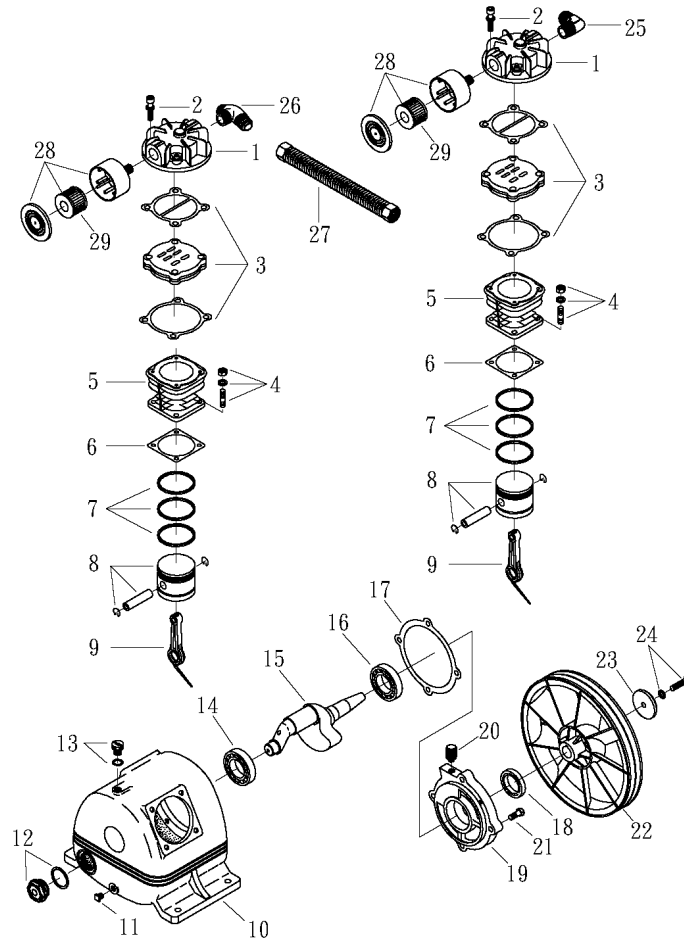

## Spare Parts List

Ref. No.	Description	Part Number	Qty.
1	Horizontal Receiver	AR-H30	1
2	Ball Valve	BV-25	1
3	Ball Valve	BV-50	1
4	Premium Gauge	GAD-20K2-300	1
5	Safety Valve	SV25-140	1
6	Pressure Switch	PSHD-U7090	1
7	Check Valve	CV-N5050ST	1
8	Pump	PK-50	1
9	Motor	MT-05-01	1
		MT-05-02	1
		MT-05-03	1
		MT-05-04	1
		MT-05-05	1
10	Magnetic Starter	MS-05-01	1
		MS-05-02	1
		MS-05-03	1
		MS-05-04	1
		MS-05-05	1
11	Sheave/Pulley	MA30X5/8	1
12	A47 Belt	VBA47	1
13	Belt Guard	3426092	1
14	Bottom of Belt Guard	3427201	1

## SPARE PARTS LIST

NO : QC-1807

REF. NO.	DESCRIPTION	PART NO.	QTY.	REF. NO.	DESCRIPTION	PART NO.	QTY.
1	Cylinder head	3101084A	2	16	Bearing	2N35-6205Z	1
2	Allen bolt set	3B01-M06*040V	8	17	Rear bearing seat gasket	2G06-008	1
3	In. & Ex. valve assembly	3B13-K5051C	2	18	Oil seal	2N50-TC24*47*07	1
4	Double head screw set	3B11-001-A	8	19	Rear bearing seat	3311034	1
5	Cylinder	3201036	2	20	Breathing cover	2321008	1
6	Cylinder gasket	2G04-002	2	21	Hexagon bolt	2B00-SM08*020	4
7	Piston ring set	3B32-51N	2	22	Pulley	3PBF-105A124	1
8	Piston set	3B31-51N	2	23	Plate washer	2B30-08*35*35	1
9	Rod set	3B33-H1048	2	24	Hexagon bolt set	3B00-SM08*035AV	1
10	Crankcase	3301014	1	25	Exhaust elbow	2N06-04T04H	1
11	Oil draining plug	2N33-001	1	26	Exhaust three way pipe	2N09-04H04T04H1C	1
12	Oil sight gauge set	2303012A	1	27	Exhaust tube set	3B2-04*225	1
13	Oil filling plug set	2319003A	1	28	Air filter set	2140020A	2
14	Bearing	2N35-6204	1	29	Filter element	2142013	2
15	Crankshaft & balancer	3304038	1				