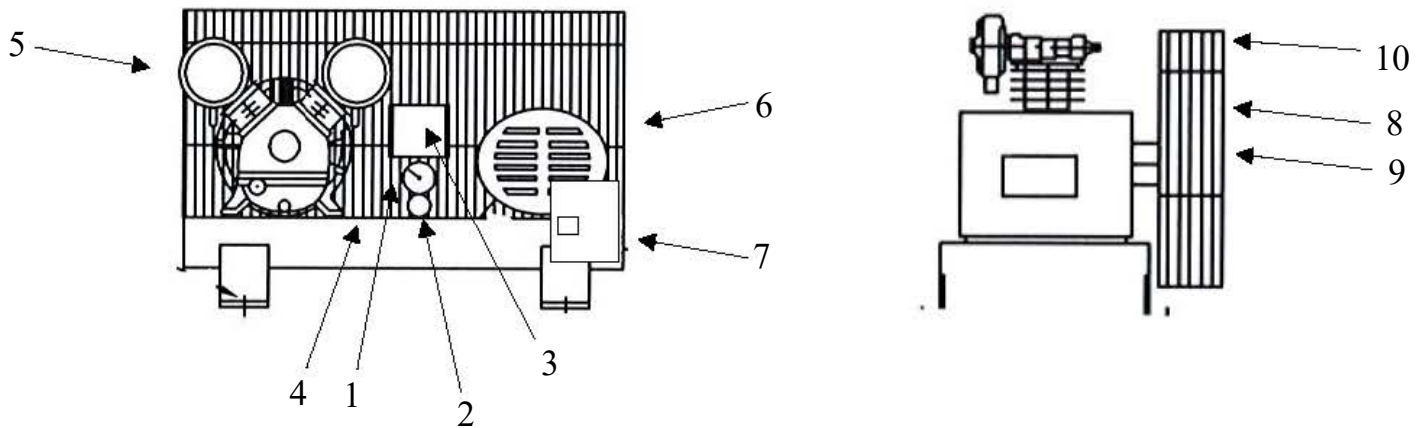

OMEGA COMPRESSORS

For us, it's not just business. It's personal.

CC-0500

Spare Parts List

Ref. No.	Description	Part Number	Qty.
1	Premium Gauge	GAL-25B2-300	1
2	Safety Valve	SV25-140	1
3	Pressure Switch	PSHD-U7090	1
4	Check Valve	CV-IL50	1
5	Pump	PK-50	1
6	Motor	MT-05-01	1
		MT-05-02	1
		MT-05-03	1
		MT-05-04	1
		MT-05-05	1
7	Magnetic Starter	MS-05-01	1
		MS-05-02	1
		MS-05-03	1
		MS-05-04	1
		MS-05-05	1
8	Sheave/Pulley	MA30X5/8	1
9	A45 Belt	VBA45	1
10	Belt Guard	BG-1	1

OMEGA COMPRESSORS

For us, it's not just business. It's personal.

MODEL : PK-50

SPARE PARTS LIST

NO : QC-1807

REF. NO.	DESCRIPTION	PART NO.	QTY.	REF. NO.	DESCRIPTION	PART NO.	QTY.
1	Cylinder head	3101084A	2	16	Bearing	2N35-6205Z	1
2	Allen bolt set	3B01-M06*040V	8	17	Rear bearing seat gasket	2G06-008	1
3	In. & Ex. valve assembly	3B13-K5051C	2	18	Oil seal	2N50-TC24*47*07	1
4	Double head screw set	3B11-001-A	8	19	Rear bearing seat	3311034	1
5	Cylinder	3201036	2	20	Breathing cover	2321008	1
6	Cylinder gasket	2G04-002	2	21	Hexagon bolt	2B00-SM08*020	4
7	Piston ring set	3B32-51N	2	22	Pulley	3PBF-105A124	1
8	Piston set	3B31-51N	2	23	Plate washer	2B30-08*35*35	1
9	Rod set	3B33-H1048	2	24	Hexagon bolt set	3B00-SM08*035AV	1
10	Crankcase	3301014	1	25	Exhaust elbow	2N06-04T04H	1
11	Oil draining plug	2N33-001	1	26	Exhaust three way pipe	2N09-04H04T04H1C	1
12	Oil sight gauge set	2303012A	1	27	Exhaust tube set	3B2-04*225	1
13	Oil filling plug set	2319003A	1	28	Air filter set	2140020A	2
14	Bearing	2N35-6204	1	29	Filter element	2142013	2
15	Crankshaft & balancer	3304038	1				