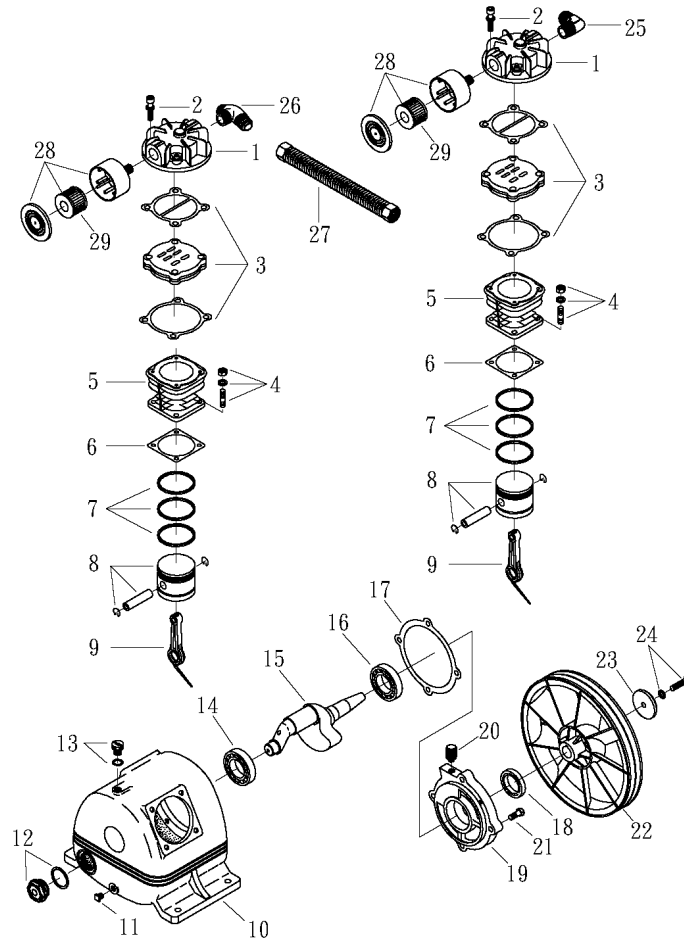

OMEGA COMPRESSORS

For us, it's not just business. It's personal.

CC-0500

Spare Parts List

Ref. No.	Description	Part Number	Qty.
1	Premium Gauge	GAL-25B2-300	1
2	Safety Valve	SV25-140	1
3	Pressure Switch	PSHD-U7090	1
4	Check Valve	CV-IL50	1
5	Pump	PK-50	1
6	Motor	MT-05-01	1
		MT-05-02	1
		MT-05-03	1
		MT-05-04	1
		MT-05-05	1
7	Magnetic Starter	MS-05-01	1
		MS-05-02	1
		MS-05-03	1
		MS-05-04	1
		MS-05-05	1
8	Sheave/Pulley	MA30X5/8	1
9	A45 Belt	VBA45	1
10	Belt Guard	BG-1	1

OMEGA COMPRESSORS

For us, it's not just business. It's personal.

MODEL : PK-50

SPARE PARTS LIST

NO : QC-1807

REF. NO.	DESCRIPTION	PART NO.	QTY.	REF. NO.	DESCRIPTION	PART NO.	QTY.
1	Cylinder head	3101084A	2	16	Bearing	2N35-6205Z	1
2	Allen bolt set	3B01-M06*040V	8	17	Rear bearing seat gasket	2G06-008	1
3	In. & Ex. valve assembly	3B13-K5051C	2	18	Oil seal	2N50-TC24*47*07	1
4	Double head screw set	3B11-001-A	8	19	Rear bearing seat	3311034	1
5	Cylinder	3201036	2	20	Breathing cover	2321008	1
6	Cylinder gasket	2G04-002	2	21	Hexagon bolt	2B00-SM08*020	4
7	Piston ring set	3B32-51N	2	22	Pulley	3PBF-105A124	1
8	Piston set	3B31-51N	2	23	Plate washer	2B30-08*35*35	1
9	Rod set	3B33-H1048	2	24	Hexagon bolt set	3B00-SM08*035AV	1
10	Crankcase	3301014	1	25	Exhaust elbow	2N06-04T04H	1
11	Oil draining plug	2N33-001	1	26	Exhaust three way pipe	2N09-04H04T04H1C	1
12	Oil sight gauge set	2303012A	1	27	Exhaust tube set	3B2-04*225	1
13	Oil filling plug set	2319003A	1	28	Air filter set	2140020A	2
14	Bearing	2N35-6204	1	29	Filter element	2142013	2
15	Crankshaft & balancer	3304038	1				