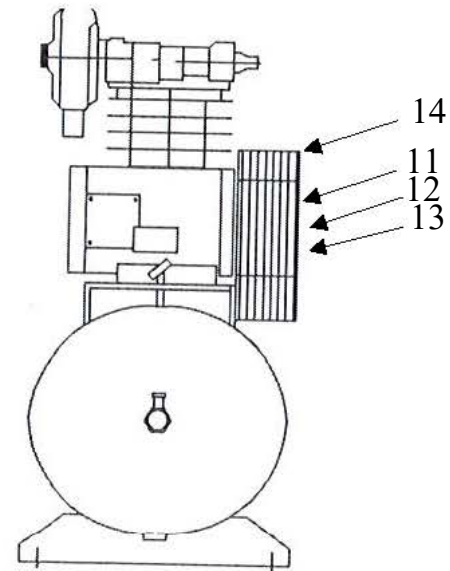

OMEGA COMPRESSORS

For us, it's not just business. It's personal.

CC-0380

Spare Parts List

Ref. No.	Description	Part Number	Qty.
1	Horizontal Receiver	AR-H80	1
2	Ball Valve	BV-25	1
3	Ball Valve	BV-75	1
4	Premium Gauge	GAD-20B2-300	1
5	Safety Valve	SV25-140	1
6	Pressure Switch	PSHD-U7090	1
7	Check Valve	CV-N751075ST	1
8	Pump	CT-50	1
9	Motor	MO-03-01	1
		MO-03-02	1
		MO-03-03	1
		MO-03-04	1
		MO-03-05	1
10	Magnetic Starter	MS-03-01	1
		MS-03-02	1
		MS-03-03	1
		MS-03-04	1
		MS-03-05	1
11	Sheave/Pulley	2MAL62	1
12	Bushing	LX1-1/8	1
13	A69 Belt	VBA69	2
14	Belt Guard	BG-2A	1