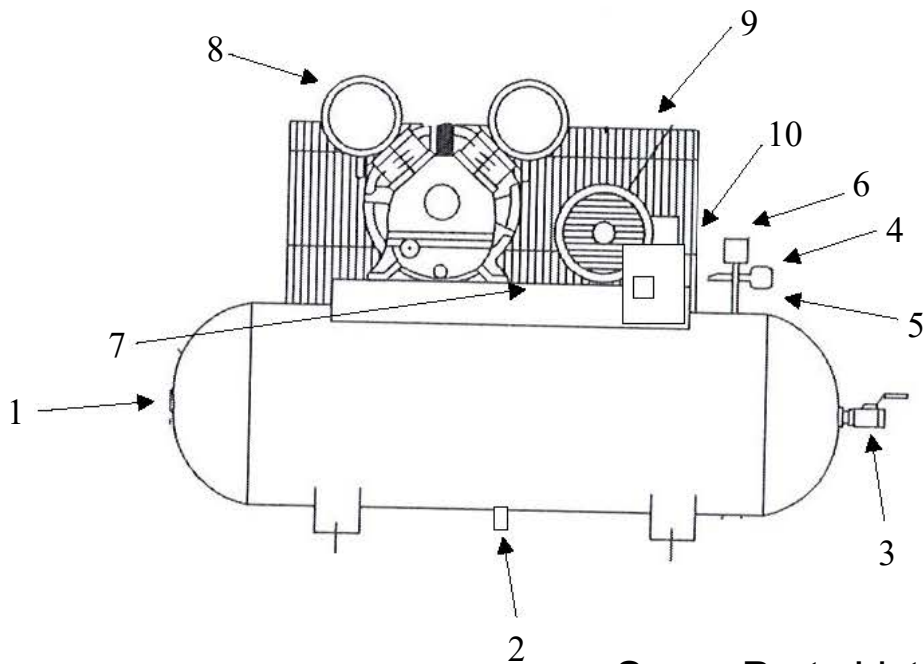

## Spare Parts List

Ref. No.	Description	Part Number	Qty.
1	Horizontal Receiver	AR-H80	1
2	Ball Valve	BV-25	1
3	Ball Valve	BV-75	1
4	Premium Gauge	GAD-20B2-300	1
5	Safety Valve	SV25-140	1
6	Pressure Switch	PSHD-U7090	1
7	Check Valve	CV-N751075ST	1
8	Pump	CT-50	1
9	Motor	MO-03-01	1
		MO-03-02	1
		MO-03-03	1
		MO-03-04	1
		MO-03-05	1
10	Magnetic Starter	MS-03-01	1
		MS-03-02	1
		MS-03-03	1
		MS-03-04	1
		MS-03-05	1
11	Sheave/Pulley	2MAL62	1
12	Bushing	LX1-1/8	1
13	A69 Belt	VBA69	2
14	Belt Guard	BG-2A	1