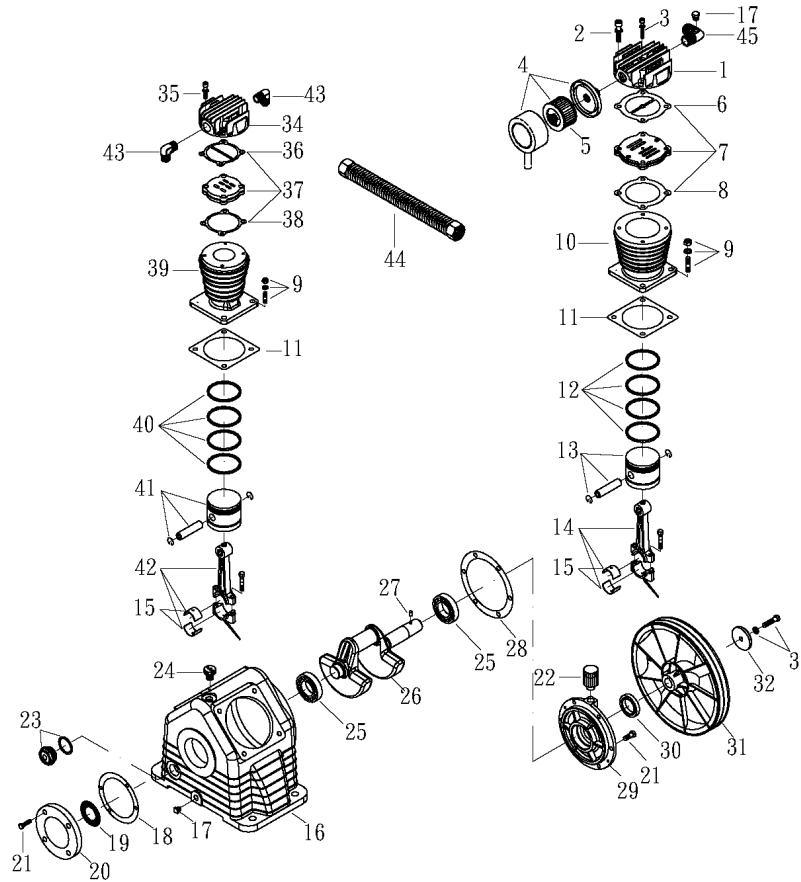

## SPARE PARTS LIST

NO : QC-1807

REF. NO.	DESCRIPTION	PART NO.	QTY.	REF. NO.	DESCRIPTION	PART NO.	QTY.
1	Cylinder head	3101070	1	24	Oil filling plug set	2319003A	1
2	Allen bolt set	3B01-M10*050V	4	25	Bearing	2N35-6206	2
3	Allen bolt set	3B01-M06*052Z	1	26	Crankshaft & balancer	3304093	1
4	Air filter set	2140009	1	27	Pulley key	2N47-63*09	1
5	Filter element	2142002	1	28	Rear bearing seat gasket	2G06-022	1
6	Cylinder head gasket	2G01-029C	1	29	Rear bearing seat	3311039	1
7	In. & Ex. valve assembly	3B13-K9595	1	30	Oil seal	2N50-TC30*50*11	1
8	Valve seat gasket	2G03-020C	1	31	Pulley	3PBF-160A230M	1
9	Double head screw set	3B11-003-A	8	32	Plate washer	2B34-13*52*14	1
10	Cylinder	3201076	1	33	Hexagon bolt set	3B00-SM12*050V	1
11	Cylinder gasket	2G04-023	2	34	Cylinder head	3101069	1
12	Piston ring set	3B32-CK7595	1	35	Allen bolt set	3B01-M06*040V	4
13	Piston set	3B31-CK7595	1	36	Cylinder head gasket	2G01-015C	1
14	Rod set	3B33-CK7548	1	37	In. & Ex. valve assembly	3B13-K5051C	1
15	Rod bush(2 pieces)	2316010-B	2	38	Valve seat gasket	2G03-011H	1
16	Crankcase	3301112	1	39	Cylinder	3201077	1
17	Oil draining plug	2N33-002	2	40	Piston ring set	3B32-CT5051	1
18	Front bearing seat gasket	2G05-017	1	41	Piston set	3B31-CT5051	1
19	Oil mesh	2352001	1	42	Rod set	3B33-CT5048	1
20	Front bearing seat	3309045A	1	43	Exhaust elbow	2N06-06T06H	2
21	Hexagon bolt	2B00-SM08*025	10	44	Exhaust tube set	3B2-06*710	1
22	Breathing cover	2321008	1	45	Exhaust elbow	2N06-06T06H02T	1
23	Oil sight gauge set	2303016A	1				