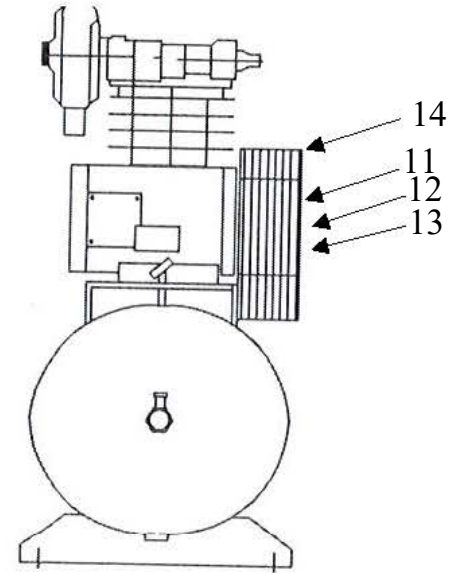

OMEGA COMPRESSORS

For us, it's not just business. It's personal.

CC-0360

Spare Parts List

Ref. No.	Description	Part Number	Qty.
1	Horizontal Receiver	AR-H60	1
2	Ball Valve	BV-25	1
3	Ball Valve	BV-75	1
4	Premium Gauge	GAD-20B2-300	1
5	Safety Valve	SV25-140	1
6	Pressure Switch	PSHD-U7090	1
7	Check Valve	CV-N7575ST	1
8	Pump	CT-50	1
9	Motor	MO-03-01	1
		MO-03-02	1
		MO-03-03	1
		MO-03-04	1
		MO-03-05	1
10	Magnetic Starter	MS-03-01	1
		MS-03-02	1
		MS-03-03	1
		MS-03-04	1
		MS-03-05	1
11	Sheave/Pulley	2MAL62	1
12	Bushing	LX1-1/8	1
13	A69 Belt	VBA69	2
14	Belt Guard	BG-2A	1