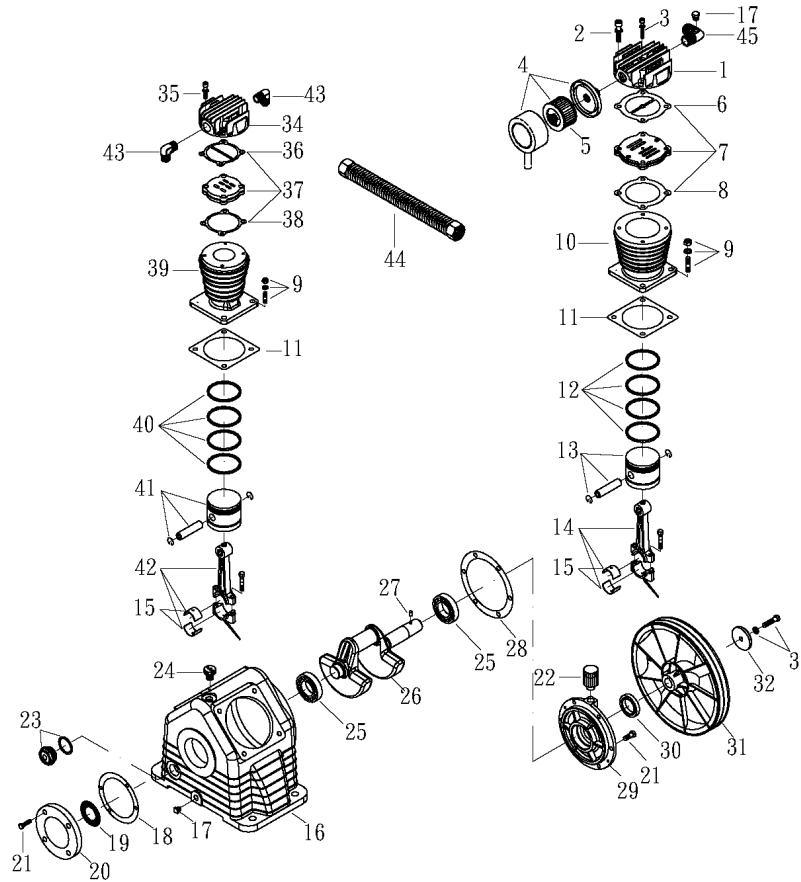

OMEGA COMPRESSORS

For us, it's not just business. It's personal.

MODEL : CT-50

SPARE PARTS LIST

NO : QC-1807

REF. NO.	DESCRIPTION	PART NO.	QTY.	REF. NO.	DESCRIPTION	PART NO.	QTY.
1	Cylinder head	3101070	1	24	Oil filling plug set	2319003A	1
2	Allen bolt set	3B01-M10*050V	4	25	Bearing	2N35-6206	2
3	Allen bolt set	3B01-M06*052Z	1	26	Crankshaft & balancer	3304093	1
4	Air filter set	2140009	1	27	Pulley key	2N47-63*09	1
5	Filter element	2142002	1	28	Rear bearing seat gasket	2G06-022	1
6	Cylinder head gasket	2G01-029C	1	29	Rear bearing seat	3311039	1
7	In. & Ex. valve assembly	3B13-K9595	1	30	Oil seal	2N50-TC30*50*11	1
8	Valve seat gasket	2G03-020C	1	31	Pulley	3PBF-160A230M	1
9	Double head screw set	3B11-003-A	8	32	Plate washer	2B34-13*52*14	1
10	Cylinder	3201076	1	33	Hexagon bolt set	3B00-SM12*050V	1
11	Cylinder gasket	2G04-023	2	34	Cylinder head	3101069	1
12	Piston ring set	3B32-CK7595	1	35	Allen bolt set	3B01-M06*040V	4
13	Piston set	3B31-CK7595	1	36	Cylinder head gasket	2G01-015C	1
14	Rod set	3B33-CK7548	1	37	In. & Ex. valve assembly	3B13-K5051C	1
15	Rod bush(2 pieces)	2316010-B	2	38	Valve seat gasket	2G03-011H	1
16	Crankcase	3301112	1	39	Cylinder	3201077	1
17	Oil draining plug	2N33-002	2	40	Piston ring set	3B32-CT5051	1
18	Front bearing seat gasket	2G05-017	1	41	Piston set	3B31-CT5051	1
19	Oil mesh	2352001	1	42	Rod set	3B33-CT5048	1
20	Front bearing seat	3309045A	1	43	Exhaust elbow	2N06-06T06H	2
21	Hexagon bolt	2B00-SM08*025	10	44	Exhaust tube set	3B2-06*710	1
22	Breathing cover	2321008	1	45	Exhaust elbow	2N06-06T06H02T	1
23	Oil sight gauge set	2303016A	1				