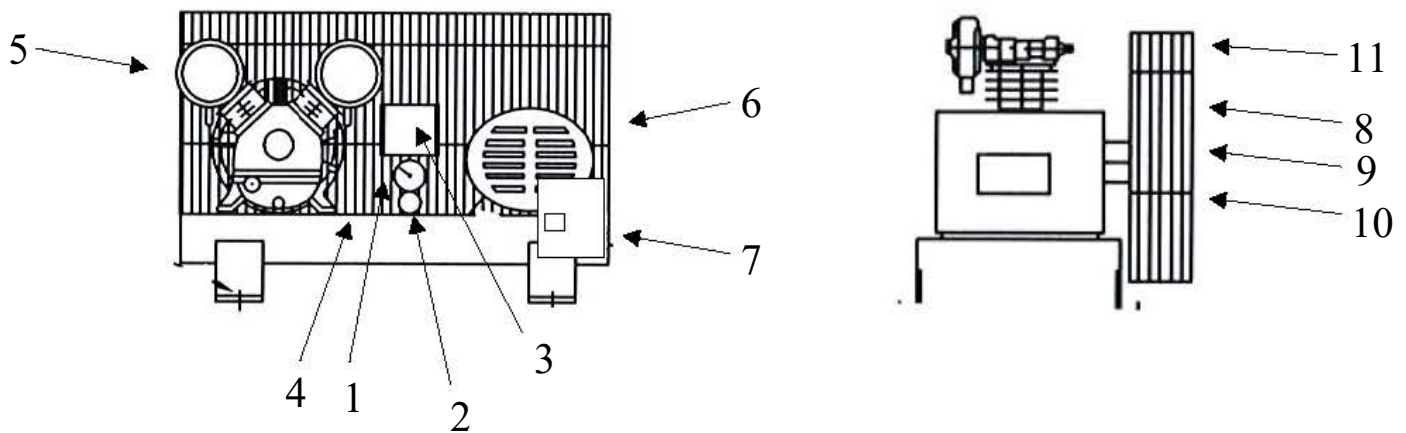

OMEGA COMPRESSORS

For us, it's not just business. It's personal.

CC-0300

Spare Parts List

Ref. No.	Description	Part Number	Qty.
1	Premium Gauge	GAL-25B2-300	1
2	Safety Valve	SV25-75	1
3	Pressure Switch	PSHD-U7090	1
4	Check Valve	CV-IL75	1
5	Pump	CT-50	1
6	Motor	MO-03-01	1
		MO-03-02	1
		MO-03-03	1
		MO-03-04	1
		MO-03-05	1
7	Magnetic Starter	MS-03-01	1
		MS-03-02	1
		MS-03-03	1
		MS-03-04	1
		MS-03-05	1
8	Sheave/Pulley	2MAL62	1
9	Bushing	LX1-1/8	1
10	A69 Belt	VBA69	2
11	Belt Guard	BG-2A	1