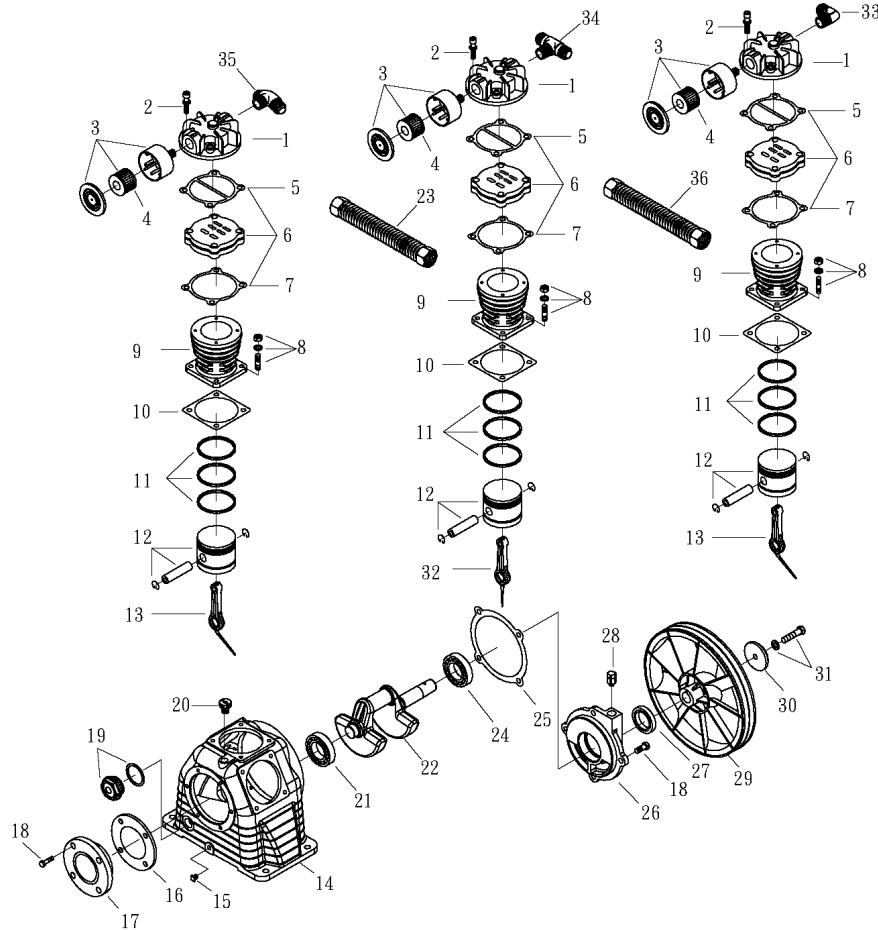

OMEGA COMPRESSORS

For us, it's not just business. It's personal.

CC-0260

Spare Parts List

Ref. No.	Description	Part Number	Qty.
1	Horizontal Receiver	AR-H60	1
2	Ball Valve	BV-25	1
3	Ball Valve	BV-75	1
4	Premium Gauge	GAD-20B2-300	1
5	Safety Valve	SV25-140	1
6	Pressure Switch	PSHD-U7090	1
7	Check Valve	CV-N5075ST	1
8	Pump	CK-40	1
9	Motor	MO-02-01	1
		MO-02-02	1
		MO-02-03	1
		MO-02-04	1
		MO-02-05	1
10	Magnetic Starter	MS-02-01	1
		MS-02-02	1
		MS-02-03	1
		MS-02-04	1
		MS-02-05	1
11	Sheave/Pulley	MA30X7/8	1
12	A58 Belt	VBA58	1
13	Belt Guard	BG-2A	1

OMEGA COMPRESSORS

For us, it's not just business. It's personal.

MODEL : CK40

SPARE PARTS LIST

NO : QC-1807

REF. NO.	DESCRIPTION	PART NO.	QTY.	REF. NO.	DESCRIPTION	PART NO.	QTY.
1	Cylinder head	3101084A	3	19	Oil sight gauge set	2303012A	1
2	Allen bolt set	3B01-M06*040V	12	20	Oil filling plug set	2319003A	1
3	Air filter set	2140020A	3	21	Bearing	2N35-6205	1
4	Filter element	2142013	3	22	Crankshaft & balancer	3304101	1
5	Cylinder head gasket	2G01-015C	3	23	Exhaust tube set	3B2-04*205	1
6	In. & Ex. valve assembly	3B13-K5065C	3	24	Bearing	2N35-6205Z	1
7	Valve seat gasket	2G03-010H	3	25	Bearing seat gasket	2G06-008	1
8	Double head screw set	3B11-001-A	12	26	Bearing seat	3311034	1
9	Cylinder	3201083	3	27	Oil seal	2N50-TC24*47*07	1
10	Cylinder gasket	2G04-003	3	28	Breathing cover	2321008	1
11	Piston ring set	3B32-65N	3	29	Pulley	3PBF-125A124	1
12	Piston set	3B31-65N	3	30	Plate washer	2B30-08*35*35	1
13	Rod set	3B33-CT30L	2	31	Hexagon bolt set	3B00-SM08*035AV	1
14	Crankcase	3301121	1	32	Rod set	3B33-CT30M	1
15	Oil draining plug	2N33-002	1	33	Exhaust elbow	2N06-04T04H	1
16	Front cover gasket	2G05-020	1	34	Exhaust 3-way pipe	2N09-04H04T04H4	1
17	Front cover	3309044A	1	35	Exhaust 3-way pipe	2N09-04H04T04H2	1
18	Hexagon bolt	2B00-SM08*020	8	36	Exhaust tube set	3B2-04*195	1