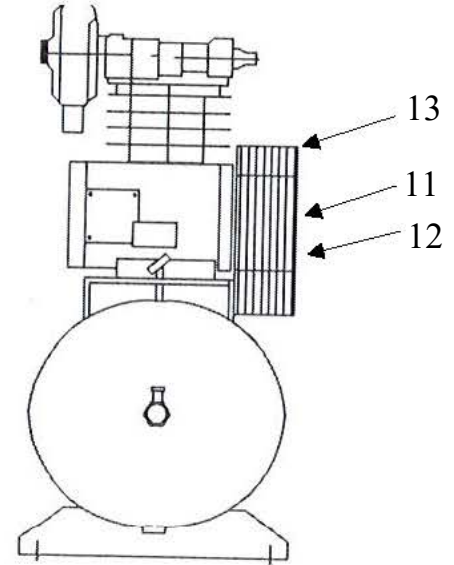

OMEGA COMPRESSORS

For us, it's not just business. It's personal.

CC-0260

Spare Parts List

Ref. No.	Description	Part Number	Qty.
1	Horizontal Receiver	AR-H60	1
2	Ball Valve	BV-25	1
3	Ball Valve	BV-75	1
4	Premium Gauge	GAD-20B2-300	1
5	Safety Valve	SV25-140	1
6	Pressure Switch	PSHD-U7090	1
7	Check Valve	CV-N5075ST	1
8	Pump	CK-40	1
9	Motor	MO-02-01	1
		MO-02-02	1
		MO-02-03	1
		MO-02-04	1
		MO-02-05	1
10	Magnetic Starter	MS-02-01	1
		MS-02-02	1
		MS-02-03	1
		MS-02-04	1
		MS-02-05	1
11	Sheave/Pulley	MA30X7/8	1
12	A58 Belt	VBA58	1
13	Belt Guard	BG-2A	1

OMEGA COMPRESSORS

For us, it's not just business. It's personal.

MODEL : CK40

SPARE PARTS LIST

NO : QC-1807

REF. NO.	DESCRIPTION	PART NO.	QTY.	REF. NO.	DESCRIPTION	PART NO.	QTY.
1	Cylinder head	3101084A	3	19	Oil sight gauge set	2303012A	1
2	Allen bolt set	3B01-M06*040V	12	20	Oil filling plug set	2319003A	1
3	Air filter set	2140020A	3	21	Bearing	2N35-6205	1
4	Filter element	2142013	3	22	Crankshaft & balancer	3304101	1
5	Cylinder head gasket	2G01-015C	3	23	Exhaust tube set	3B2-04*205	1
6	In. & Ex. valve assembly	3B13-K5065C	3	24	Bearing	2N35-6205Z	1
7	Valve seat gasket	2G03-010H	3	25	Bearing seat gasket	2G06-008	1
8	Double head screw set	3B11-001-A	12	26	Bearing seat	3311034	1
9	Cylinder	3201083	3	27	Oil seal	2N50-TC24*47*07	1
10	Cylinder gasket	2G04-003	3	28	Breathing cover	2321008	1
11	Piston ring set	3B32-65N	3	29	Pulley	3PBF-125A124	1
12	Piston set	3B31-65N	3	30	Plate washer	2B30-08*35*35	1
13	Rod set	3B33-CT30L	2	31	Hexagon bolt set	3B00-SM08*035AV	1
14	Crankcase	3301121	1	32	Rod set	3B33-CT30M	1
15	Oil draining plug	2N33-002	1	33	Exhaust elbow	2N06-04T04H	1
16	Front cover gasket	2G05-020	1	34	Exhaust 3-way pipe	2N09-04H04T04H4	1
17	Front cover	3309044A	1	35	Exhaust 3-way pipe	2N09-04H04T04H2	1
18	Hexagon bolt	2B00-SM08*020	8	36	Exhaust tube set	3B2-04*195	1