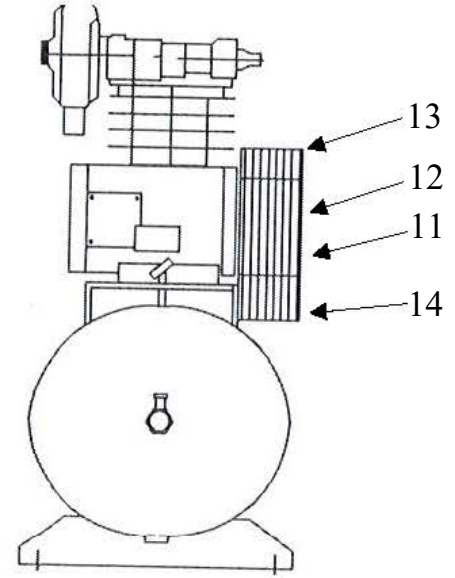

OMEGA COMPRESSORS

For us, it's not just business. It's personal.

CC-0230

Spare Parts List

Ref. No.	Description	Part Number	Qty.
1	Horizontal Receiver	AR-H30	1
2	Ball Valve	BV-25	1
3	Ball Valve	BV-50	1
4	Premium Gauge	GAD-20K2-300	1
5	Safety Valve	SV25-140	1
6	Pressure Switch	PSHD-U7090	1
7	Check Valve	CV-N5050ST	1
8	Pump	CK-40	1
9	Motor	MO-02-01	1
		MO-02-02	1
		MO-02-03	1
		MO-02-04	1
		MO-02-05	1
10	Magnetic Starter	MS-02-01	1
		MS-02-02	1
		MS-02-03	1
		MS-02-04	1
		MS-02-05	1
11	Sheave/Pulley	MA35X7/8	1
12	A50 Belt	VBA50	1
13	Belt Guard	3426092	1
14	Bottom of Belt Guard	3427201	1

OMEGA COMPRESSORS

For us, it's not just business. It's personal.

MODEL : CK40

SPARE PARTS LIST

NO : QC-1807

REF. NO.	DESCRIPTION	PART NO.	QTY.	REF. NO.	DESCRIPTION	PART NO.	QTY.
1	Cylinder head	3101084A	3	19	Oil sight gauge set	2303012A	1
2	Allen bolt set	3B01-M06*040V	12	20	Oil filling plug set	2319003A	1
3	Air filter set	2140020A	3	21	Bearing	2N35-6205	1
4	Filter element	2142013	3	22	Crankshaft & balancer	3304101	1
5	Cylinder head gasket	2G01-015C	3	23	Exhaust tube set	3B2-04*205	1
6	In. & Ex. valve assembly	3B13-K5065C	3	24	Bearing	2N35-6205Z	1
7	Valve seat gasket	2G03-010H	3	25	Bearing seat gasket	2G06-008	1
8	Double head screw set	3B11-001-A	12	26	Bearing seat	3311034	1
9	Cylinder	3201083	3	27	Oil seal	2N50-TC24*47*07	1
10	Cylinder gasket	2G04-003	3	28	Breathing cover	2321008	1
11	Piston ring set	3B32-65N	3	29	Pulley	3PBF-125A124	1
12	Piston set	3B31-65N	3	30	Plate washer	2B30-08*35*35	1
13	Rod set	3B33-CT30L	2	31	Hexagon bolt set	3B00-SM08*035AV	1
14	Crankcase	3301121	1	32	Rod set	3B33-CT30M	1
15	Oil draining plug	2N33-002	1	33	Exhaust elbow	2N06-04T04H	1
16	Front cover gasket	2G05-020	1	34	Exhaust 3-way pipe	2N09-04H04T04H4	1
17	Front cover	3309044A	1	35	Exhaust 3-way pipe	2N09-04H04T04H2	1
18	Hexagon bolt	2B00-SM08*020	8	36	Exhaust tube set	3B2-04*195	1