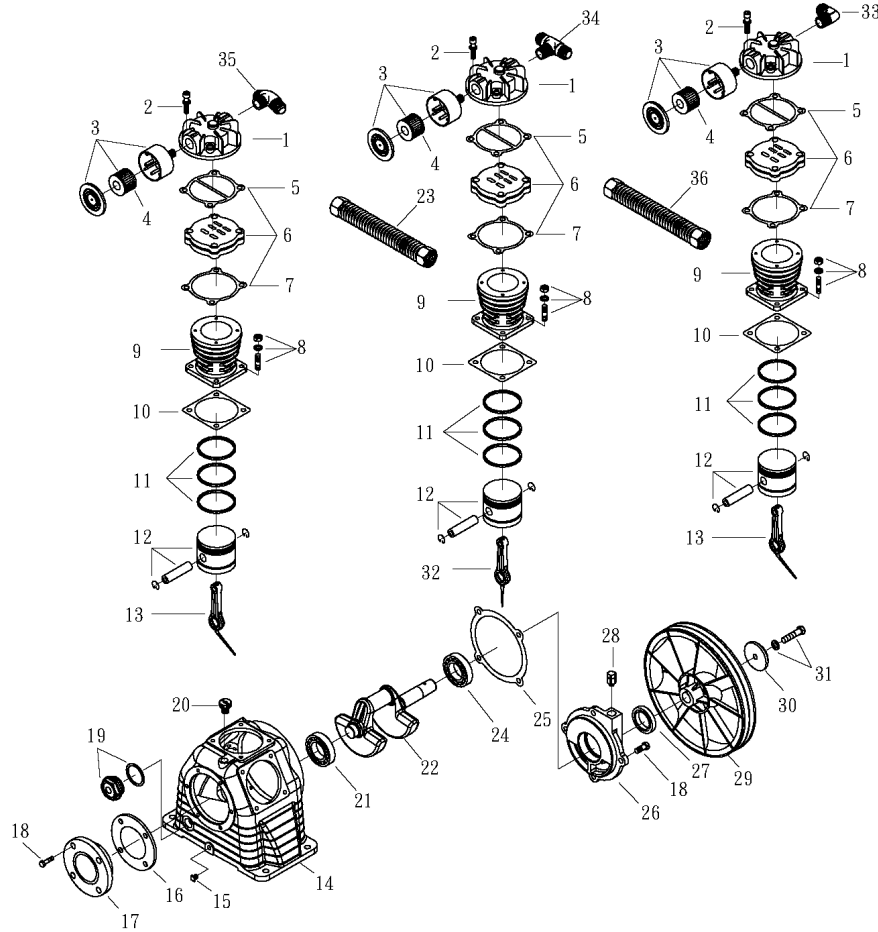

OMEGA COMPRESSORS

For us, it's not just business. It's personal.

CC-0230

Spare Parts List

Ref. No.	Description	Part Number	Qty.
1	Horizontal Receiver	AR-H30	1
2	Ball Valve	BV-25	1
3	Ball Valve	BV-50	1
4	Premium Gauge	GAD-20K2-300	1
5	Safety Valve	SV25-140	1
6	Pressure Switch	PSHD-U7090	1
7	Check Valve	CV-N5050ST	1
8	Pump	CK-40	1
9	Motor	MO-02-01	1
		MO-02-02	1
		MO-02-03	1
		MO-02-04	1
		MO-02-05	1
10	Magnetic Starter	MS-02-01	1
		MS-02-02	1
		MS-02-03	1
		MS-02-04	1
		MS-02-05	1
11	Sheave/Pulley	MA35X7/8	1
12	A50 Belt	VBA50	1
13	Belt Guard	3426092	1
14	Bottom of Belt Guard	3427201	1

OMEGA COMPRESSORS

For us, it's not just business. It's personal.

MODEL : CK40

SPARE PARTS LIST

NO : QC-1807

REF. NO.	DESCRIPTION	PART NO.	QTY.	REF. NO.	DESCRIPTION	PART NO.	QTY.
1	Cylinder head	3101084A	3	19	Oil sight gauge set	2303012A	1
2	Allen bolt set	3B01-M06*040V	12	20	Oil filling plug set	2319003A	1
3	Air filter set	2140020A	3	21	Bearing	2N35-6205	1
4	Filter element	2142013	3	22	Crankshaft & balancer	3304101	1
5	Cylinder head gasket	2G01-015C	3	23	Exhaust tube set	3B2-04*205	1
6	In. & Ex. valve assembly	3B13-K5065C	3	24	Bearing	2N35-6205Z	1
7	Valve seat gasket	2G03-010H	3	25	Bearing seat gasket	2G06-008	1
8	Double head screw set	3B11-001-A	12	26	Bearing seat	3311034	1
9	Cylinder	3201083	3	27	Oil seal	2N50-TC24*47*07	1
10	Cylinder gasket	2G04-003	3	28	Breathing cover	2321008	1
11	Piston ring set	3B32-65N	3	29	Pulley	3PBF-125A124	1
12	Piston set	3B31-65N	3	30	Plate washer	2B30-08*35*35	1
13	Rod set	3B33-CT30L	2	31	Hexagon bolt set	3B00-SM08*035AV	1
14	Crankcase	3301121	1	32	Rod set	3B33-CT30M	1
15	Oil draining plug	2N33-002	1	33	Exhaust elbow	2N06-04T04H	1
16	Front cover gasket	2G05-020	1	34	Exhaust 3-way pipe	2N09-04H04T04H4	1
17	Front cover	3309044A	1	35	Exhaust 3-way pipe	2N09-04H04T04H2	1
18	Hexagon bolt	2B00-SM08*020	8	36	Exhaust tube set	3B2-04*195	1