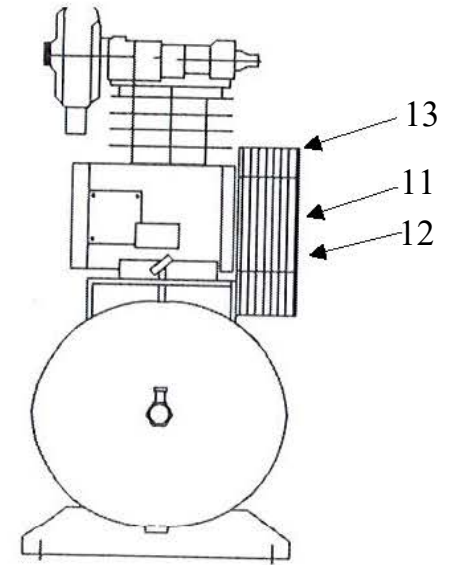

OMEGA COMPRESSORS

For us, it's not just business. It's personal.

CC-0220

Spare Parts List

Ref. No.	Description	Part Number	Qty.
1	Horizontal Receiver	AR-H20	1
2	Ball Valve	BV-25	1
3	Ball Valve	BV-50	1
4	Premium Gauge	GAD-20K2-300	1
5	Safety Valve	SV25-140	1
6	Pressure Switch	PSHD-U7090	1
7	Check Valve	CV-N5050ST	1
8	Pump	CK-40	1
9	Motor	MO-02-01	1
		MO-02-02	1
		MO-02-03	1
		MO-02-04	1
		MO-02-05	1
10	Magnetic Starter	MS-02-01	1
		MS-02-02	1
		MS-02-03	1
		MS-02-04	1
		MS-02-05	1
11	Sheave/Pulley	MA30X7/8	1
12	A50 Belt	VBA50	1
13	Belt Guard	BG-1	1

OMEGA COMPRESSORS

For us, it's not just business. It's personal.

MODEL : CK40

SPARE PARTS LIST

NO : QC-1807

REF. NO.	DESCRIPTION	PART NO.	QTY.	REF. NO.	DESCRIPTION	PART NO.	QTY.
1	Cylinder head	3101084A	3	19	Oil sight gauge set	2303012A	1
2	Allen bolt set	3B01-M06*040V	12	20	Oil filling plug set	2319003A	1
3	Air filter set	2140020A	3	21	Bearing	2N35-6205	1
4	Filter element	2142013	3	22	Crankshaft & balancer	3304101	1
5	Cylinder head gasket	2G01-015C	3	23	Exhaust tube set	3B2-04*205	1
6	In. & Ex. valve assembly	3B13-K5065C	3	24	Bearing	2N35-6205Z	1
7	Valve seat gasket	2G03-010H	3	25	Bearing seat gasket	2G06-008	1
8	Double head screw set	3B11-001-A	12	26	Bearing seat	3311034	1
9	Cylinder	3201083	3	27	Oil seal	2N50-TC24*47*07	1
10	Cylinder gasket	2G04-003	3	28	Breathing cover	2321008	1
11	Piston ring set	3B32-65N	3	29	Pulley	3PBF-125A124	1
12	Piston set	3B31-65N	3	30	Plate washer	2B30-08*35*35	1
13	Rod set	3B33-CT30L	2	31	Hexagon bolt set	3B00-SM08*035AV	1
14	Crankcase	3301121	1	32	Rod set	3B33-CT30M	1
15	Oil draining plug	2N33-002	1	33	Exhaust elbow	2N06-04T04H	1
16	Front cover gasket	2G05-020	1	34	Exhaust 3-way pipe	2N09-04H04T04H4	1
17	Front cover	3309044A	1	35	Exhaust 3-way pipe	2N09-04H04T04H2	1
18	Hexagon bolt	2B00-SM08*020	8	36	Exhaust tube set	3B2-04*195	1