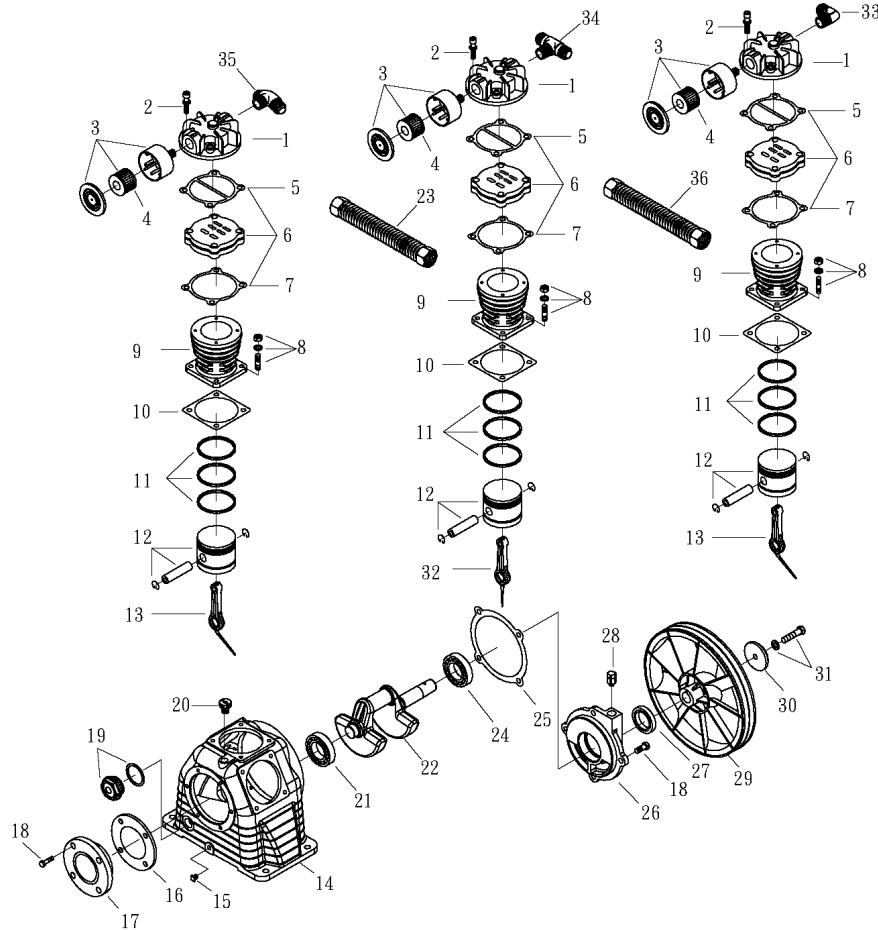

OMEGA COMPRESSORS

For us, it's not just business. It's personal.

CC-0220

Spare Parts List

Ref. No.	Description	Part Number	Qty.
1	Horizontal Receiver	AR-H20	1
2	Ball Valve	BV-25	1
3	Ball Valve	BV-50	1
4	Premium Gauge	GAD-20K2-300	1
5	Safety Valve	SV25-140	1
6	Pressure Switch	PSHD-U7090	1
7	Check Valve	CV-N5050ST	1
8	Pump	CK-40	1
9	Motor	MO-02-01	1
		MO-02-02	1
		MO-02-03	1
		MO-02-04	1
		MO-02-05	1
10	Magnetic Starter	MS-02-01	1
		MS-02-02	1
		MS-02-03	1
		MS-02-04	1
		MS-02-05	1
11	Sheave/Pulley	MA30X7/8	1
12	A50 Belt	VBA50	1
13	Belt Guard	BG-1	1

OMEGA COMPRESSORS

For us, it's not just business. It's personal.

MODEL : CK40

SPARE PARTS LIST

NO : QC-1807

REF. NO.	DESCRIPTION	PART NO.	QTY.	REF. NO.	DESCRIPTION	PART NO.	QTY.
1	Cylinder head	3101084A	3	19	Oil sight gauge set	2303012A	1
2	Allen bolt set	3B01-M06*040V	12	20	Oil filling plug set	2319003A	1
3	Air filter set	2140020A	3	21	Bearing	2N35-6205	1
4	Filter element	2142013	3	22	Crankshaft & balancer	3304101	1
5	Cylinder head gasket	2G01-015C	3	23	Exhaust tube set	3B2-04*205	1
6	In. & Ex. valve assembly	3B13-K5065C	3	24	Bearing	2N35-6205Z	1
7	Valve seat gasket	2G03-010H	3	25	Bearing seat gasket	2G06-008	1
8	Double head screw set	3B11-001-A	12	26	Bearing seat	3311034	1
9	Cylinder	3201083	3	27	Oil seal	2N50-TC24*47*07	1
10	Cylinder gasket	2G04-003	3	28	Breathing cover	2321008	1
11	Piston ring set	3B32-65N	3	29	Pulley	3PBF-125A124	1
12	Piston set	3B31-65N	3	30	Plate washer	2B30-08*35*35	1
13	Rod set	3B33-CT30L	2	31	Hexagon bolt set	3B00-SM08*035AV	1
14	Crankcase	3301121	1	32	Rod set	3B33-CT30M	1
15	Oil draining plug	2N33-002	1	33	Exhaust elbow	2N06-04T04H	1
16	Front cover gasket	2G05-020	1	34	Exhaust 3-way pipe	2N09-04H04T04H4	1
17	Front cover	3309044A	1	35	Exhaust 3-way pipe	2N09-04H04T04H2	1
18	Hexagon bolt	2B00-SM08*020	8	36	Exhaust tube set	3B2-04*195	1