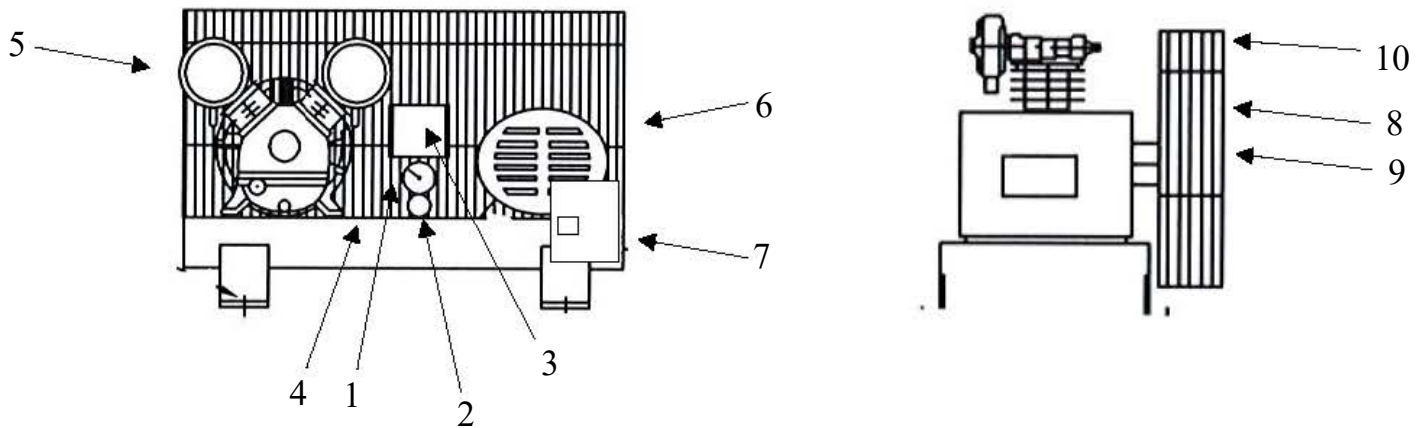

## Spare Parts List

Ref. No.	Description	Part Number	Qty.
1	Premium Gauge	GAL-25B2-300	1
2	Safety Valve	SV25-140	1
3	Pressure Switch	PSHD-U7090	1
4	Check Valve	CV-IL50	1
5	Pump	CK-40	1
6	Motor	MO-02-01	1
		MO-02-02	1
		MO-02-03	1
		MO-02-04	1
		MO-02-05	1
7	Magnetic Starter	MS-02-01	1
		MS-02-02	1
		MS-02-03	1
		MS-02-04	1
		MS-02-05	1
8	Sheave/Pulley	MA35X7/8	1
9	A52 Belt	VBA52	1
10	Belt Guard	BG-1	1

## SPARE PARTS LIST

NO : QC-1807

REF. NO.	DESCRIPTION	PART NO.	QTY.	REF. NO.	DESCRIPTION	PART NO.	QTY.
1	Cylinder head	3101084A	3	19	Oil sight gauge set	2303012A	1
2	Allen bolt set	3B01-M06*040V	12	20	Oil filling plug set	2319003A	1
3	Air filter set	2140020A	3	21	Bearing	2N35-6205	1
4	Filter element	2142013	3	22	Crankshaft & balancer	3304101	1
5	Cylinder head gasket	2G01-015C	3	23	Exhaust tube set	3B2-04*205	1
6	In. & Ex. valve assembly	3B13-K5065C	3	24	Bearing	2N35-6205Z	1
7	Valve seat gasket	2G03-010H	3	25	Bearing seat gasket	2G06-008	1
8	Double head screw set	3B11-001-A	12	26	Bearing seat	3311034	1
9	Cylinder	3201083	3	27	Oil seal	2N50-TC24*47*07	1
10	Cylinder gasket	2G04-003	3	28	Breathing cover	2321008	1
11	Piston ring set	3B32-65N	3	29	Pulley	3PBF-125A124	1
12	Piston set	3B31-65N	3	30	Plate washer	2B30-08*35*35	1
13	Rod set	3B33-CT30L	2	31	Hexagon bolt set	3B00-SM08*035AV	1
14	Crankcase	3301121	1	32	Rod set	3B33-CT30M	1
15	Oil draining plug	2N33-002	1	33	Exhaust elbow	2N06-04T04H	1
16	Front cover gasket	2G05-020	1	34	Exhaust 3-way pipe	2N09-04H04T04H4	1
17	Front cover	3309044A	1	35	Exhaust 3-way pipe	2N09-04H04T04H2	1
18	Hexagon bolt	2B00-SM08*020	8	36	Exhaust tube set	3B2-04*195	1