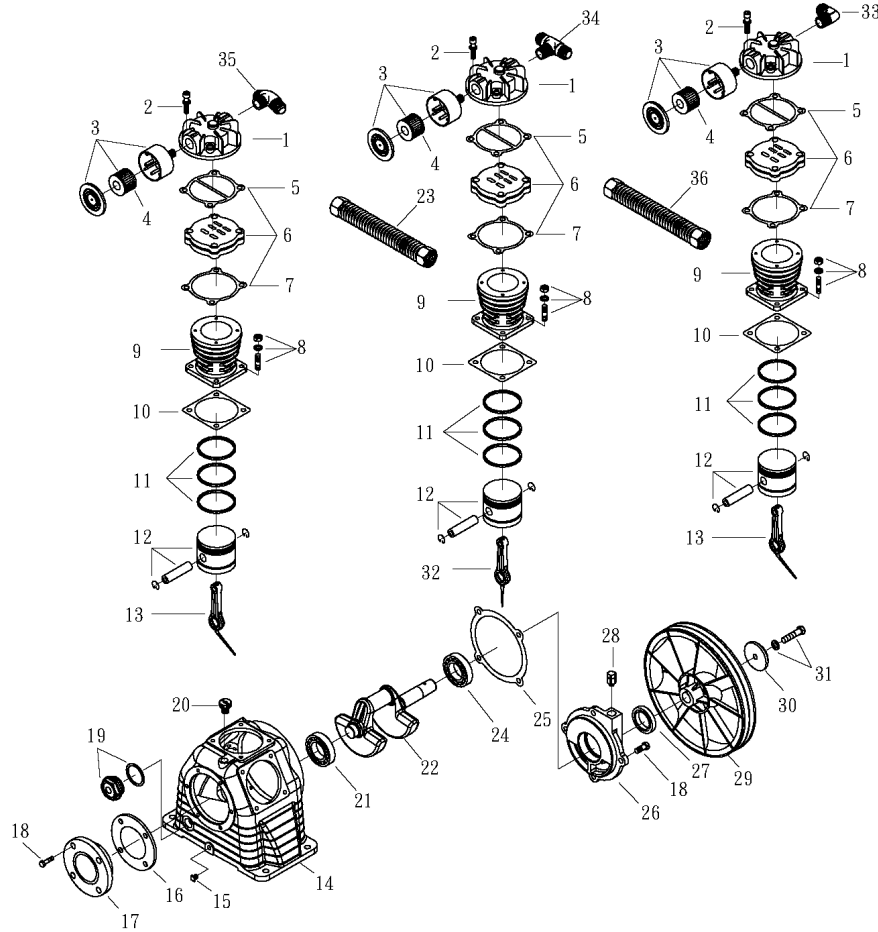

## Spare Parts List

Ref. No.	Description	Part Number	Qty.
1	Premium Gauge	GAL-25B2-300	1
2	Safety Valve	SV25-140	1
3	Pressure Switch	PSHD-U7090	1
4	Check Valve	CV-IL50	1
5	Pump	CK-40	1
6	Motor	MO-02-01	1
		MO-02-02	1
		MO-02-03	1
		MO-02-04	1
		MO-02-05	1
7	Magnetic Starter	MS-02-01	1
		MS-02-02	1
		MS-02-03	1
		MS-02-04	1
		MS-02-05	1
8	Sheave/Pulley	MA35X7/8	1
9	A52 Belt	VBA52	1
10	Belt Guard	BG-1	1

## SPARE PARTS LIST

NO : QC-1807

REF. NO.	DESCRIPTION	PART NO.	QTY.	REF. NO.	DESCRIPTION	PART NO.	QTY.
1	Cylinder head	3101084A	3	19	Oil sight gauge set	2303012A	1
2	Allen bolt set	3B01-M06*040V	12	20	Oil filling plug set	2319003A	1
3	Air filter set	2140020A	3	21	Bearing	2N35-6205	1
4	Filter element	2142013	3	22	Crankshaft & balancer	3304101	1
5	Cylinder head gasket	2G01-015C	3	23	Exhaust tube set	3B2-04*205	1
6	In. & Ex. valve assembly	3B13-K5065C	3	24	Bearing	2N35-6205Z	1
7	Valve seat gasket	2G03-010H	3	25	Bearing seat gasket	2G06-008	1
8	Double head screw set	3B11-001-A	12	26	Bearing seat	3311034	1
9	Cylinder	3201083	3	27	Oil seal	2N50-TC24*47*07	1
10	Cylinder gasket	2G04-003	3	28	Breathing cover	2321008	1
11	Piston ring set	3B32-65N	3	29	Pulley	3PBF-125A124	1
12	Piston set	3B31-65N	3	30	Plate washer	2B30-08*35*35	1
13	Rod set	3B33-CT30L	2	31	Hexagon bolt set	3B00-SM08*035AV	1
14	Crankcase	3301121	1	32	Rod set	3B33-CT30M	1
15	Oil draining plug	2N33-002	1	33	Exhaust elbow	2N06-04T04H	1
16	Front cover gasket	2G05-020	1	34	Exhaust 3-way pipe	2N09-04H04T04H4	1
17	Front cover	3309044A	1	35	Exhaust 3-way pipe	2N09-04H04T04H2	1
18	Hexagon bolt	2B00-SM08*020	8	36	Exhaust tube set	3B2-04*195	1