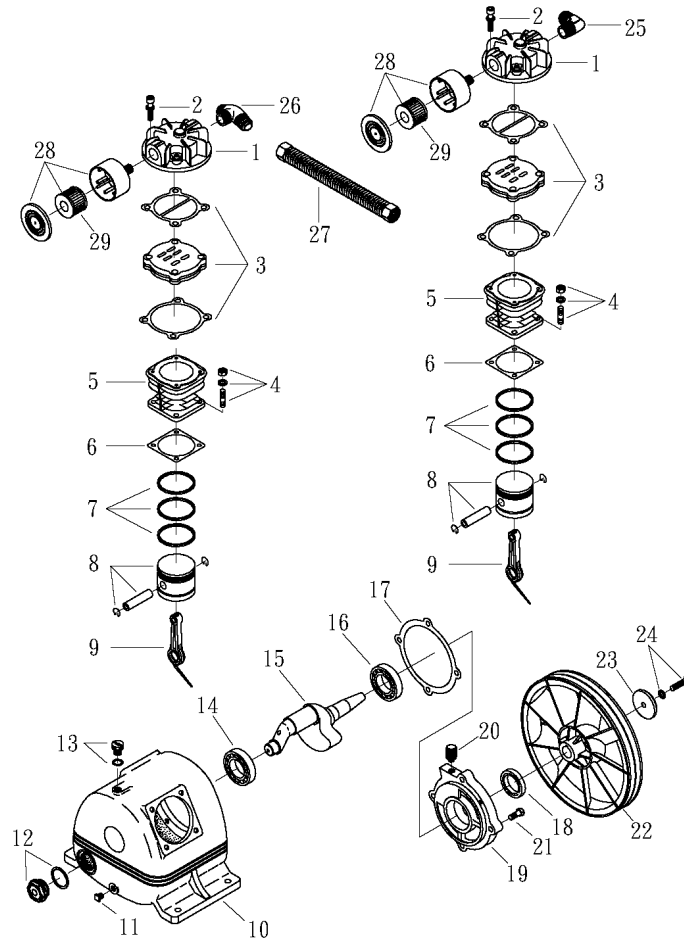

OMEGA COMPRESSORS

For us, it's not just business. It's personal.

CC-0160

Spare Parts List

Ref. No.	Description	Part Number	Qty.
1	Horizontal Receiver	AR-H60	1
2	Ball Valve	BV-25	1
3	Ball Valve	BV-75	1
4	Premium Gauge	GAD-20B2-300	1
5	Safety Valve	SV25-140	1
6	Pressure Switch	PSHD-U7090	1
7	Check Valve	CV-N5075ST	1
8	Pump	PK-50	1
9	Motor	MT-01-01	1
		MT-01-02	1
		MT-01-03	1
		MT-01-04	1
		MT-01-05	1
10	Magnetic Starter	MS-01-01	1
		MS-01-02	1
		MS-01-03	1
		MS-01-04	1
		MS-01-05	1
11	Sheave/Pulley	MA55X5/8	1
12	A56 Belt	VBA56	1
13	Belt Guard	BG-2A	1

OMEGA COMPRESSORS

For us, it's not just business. It's personal.

MODEL : PK-50

SPARE PARTS LIST

NO : QC-1807

REF. NO.	DESCRIPTION	PART NO.	QTY.	REF. NO.	DESCRIPTION	PART NO.	QTY.
1	Cylinder head	3101084A	2	16	Bearing	2N35-6205Z	1
2	Allen bolt set	3B01-M06*040V	8	17	Rear bearing seat gasket	2G06-008	1
3	In. & Ex. valve assembly	3B13-K5051C	2	18	Oil seal	2N50-TC24*47*07	1
4	Double head screw set	3B11-001-A	8	19	Rear bearing seat	3311034	1
5	Cylinder	3201036	2	20	Breathing cover	2321008	1
6	Cylinder gasket	2G04-002	2	21	Hexagon bolt	2B00-SM08*020	4
7	Piston ring set	3B32-51N	2	22	Pulley	3PBF-105A124	1
8	Piston set	3B31-51N	2	23	Plate washer	2B30-08*35*35	1
9	Rod set	3B33-H1048	2	24	Hexagon bolt set	3B00-SM08*035AV	1
10	Crankcase	3301014	1	25	Exhaust elbow	2N06-04T04H	1
11	Oil draining plug	2N33-001	1	26	Exhaust three way pipe	2N09-04H04T04H1C	1
12	Oil sight gauge set	2303012A	1	27	Exhaust tube set	3B2-04*225	1
13	Oil filling plug set	2319003A	1	28	Air filter set	2140020A	2
14	Bearing	2N35-6204	1	29	Filter element	2142013	2
15	Crankshaft & balancer	3304038	1				