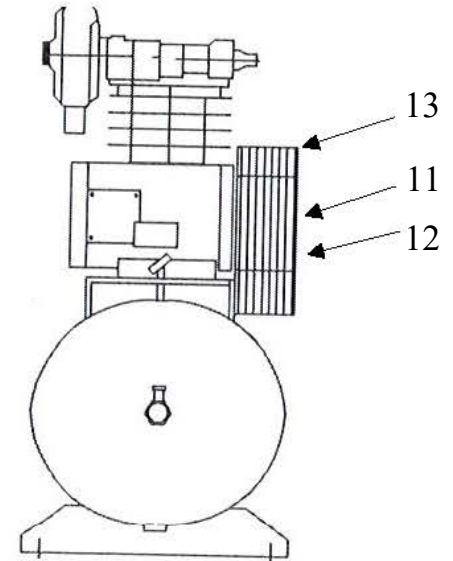

OMEGA COMPRESSORS

For us, it's not just business. It's personal.

CC-0160

Spare Parts List

Ref. No.	Description	Part Number	Qty.
1	Horizontal Receiver	AR-H60	1
2	Ball Valve	BV-25	1
3	Ball Valve	BV-75	1
4	Premium Gauge	GAD-20B2-300	1
5	Safety Valve	SV25-140	1
6	Pressure Switch	PSHD-U7090	1
7	Check Valve	CV-N5075ST	1
8	Pump	PK-50	1
9	Motor	MT-01-01	1
		MT-01-02	1
		MT-01-03	1
		MT-01-04	1
		MT-01-05	1
10	Magnetic Starter	MS-01-01	1
		MS-01-02	1
		MS-01-03	1
		MS-01-04	1
		MS-01-05	1
11	Sheave/Pulley	MA55X5/8	1
12	A56 Belt	VBA56	1
13	Belt Guard	BG-2A	1

OMEGA COMPRESSORS

For us, it's not just business. It's personal.

MODEL : PK-50

SPARE PARTS LIST

NO : QC-1807

REF. NO.	DESCRIPTION	PART NO.	QTY.	REF. NO.	DESCRIPTION	PART NO.	QTY.
1	Cylinder head	3101084A	2	16	Bearing	2N35-6205Z	1
2	Allen bolt set	3B01-M06*040V	8	17	Rear bearing seat gasket	2G06-008	1
3	In. & Ex. valve assembly	3B13-K5051C	2	18	Oil seal	2N50-TC24*47*07	1
4	Double head screw set	3B11-001-A	8	19	Rear bearing seat	3311034	1
5	Cylinder	3201036	2	20	Breathing cover	2321008	1
6	Cylinder gasket	2G04-002	2	21	Hexagon bolt	2B00-SM08*020	4
7	Piston ring set	3B32-51N	2	22	Pulley	3PBF-105A124	1
8	Piston set	3B31-51N	2	23	Plate washer	2B30-08*35*35	1
9	Rod set	3B33-H1048	2	24	Hexagon bolt set	3B00-SM08*035AV	1
10	Crankcase	3301014	1	25	Exhaust elbow	2N06-04T04H	1
11	Oil draining plug	2N33-001	1	26	Exhaust three way pipe	2N09-04H04T04H1C	1
12	Oil sight gauge set	2303012A	1	27	Exhaust tube set	3B2-04*225	1
13	Oil filling plug set	2319003A	1	28	Air filter set	2140020A	2
14	Bearing	2N35-6204	1	29	Filter element	2142013	2
15	Crankshaft & balancer	3304038	1				