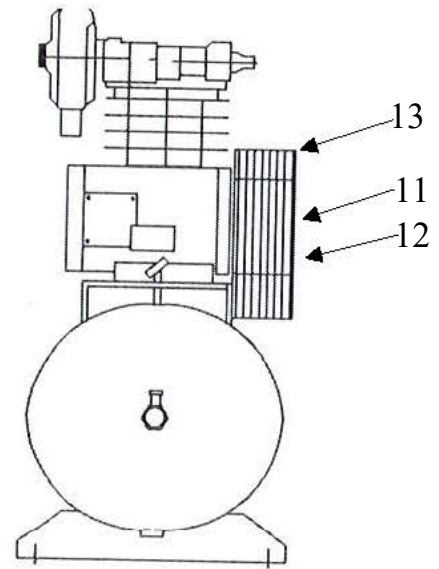

OMEGA COMPRESSORS

For us, it's not just business. It's personal.

CC-01560

Spare Parts List

Ref. No.	Description	Part Number	Qty.
1	Horizontal Receiver	AR-H60	1
2	Ball Valve	BV-25	1
3	Ball Valve	BV-75	1
4	Premium Gauge	GAD-20B2-300	1
5	Safety Valve	SV25-140	1
6	Pressure Switch	PSHD-U7090	1
7	Check Valve	CV-N5075ST	1
8	Pump	CK-40	1
9	Motor	MO-015-01	1
		MO-015-02	1
		MO-015-03	1
		MO-015-04	1
		MO-015-05	1
10	Magnetic Starter	MS-015-01	1
		MS-015-02	1
		MS-015-03	1
		MS-015-04	1
		MS-015-05	1
11	Sheave/Pulley	MA35X7/8	1
12	A58 Belt	VBA58	1
13	Belt Guard	BG-2A	1

OMEGA COMPRESSORS

For us, it's not just business. It's personal.

MODEL : CK40

SPARE PARTS LIST

NO : QC-1807

REF. NO.	DESCRIPTION	PART NO.	QTY.	REF. NO.	DESCRIPTION	PART NO.	QTY.
1	Cylinder head	3101084A	3	19	Oil sight gauge set	2303012A	1
2	Allen bolt set	3B01-M06*040V	12	20	Oil filling plug set	2319003A	1
3	Air filter set	2140020A	3	21	Bearing	2N35-6205	1
4	Filter element	2142013	3	22	Crankshaft & balancer	3304101	1
5	Cylinder head gasket	2G01-015C	3	23	Exhaust tube set	3B2-04*205	1
6	In. & Ex. valve assembly	3B13-K5065C	3	24	Bearing	2N35-6205Z	1
7	Valve seat gasket	2G03-010H	3	25	Bearing seat gasket	2G06-008	1
8	Double head screw set	3B11-001-A	12	26	Bearing seat	3311034	1
9	Cylinder	3201083	3	27	Oil seal	2N50-TC24*47*07	1
10	Cylinder gasket	2G04-003	3	28	Breathing cover	2321008	1
11	Piston ring set	3B32-65N	3	29	Pulley	3PBF-125A124	1
12	Piston set	3B31-65N	3	30	Plate washer	2B30-08*35*35	1
13	Rod set	3B33-CT30L	2	31	Hexagon bolt set	3B00-SM08*035AV	1
14	Crankcase	3301121	1	32	Rod set	3B33-CT30M	1
15	Oil draining plug	2N33-002	1	33	Exhaust elbow	2N06-04T04H	1
16	Front cover gasket	2G05-020	1	34	Exhaust 3-way pipe	2N09-04H04T04H4	1
17	Front cover	3309044A	1	35	Exhaust 3-way pipe	2N09-04H04T04H2	1
18	Hexagon bolt	2B00-SM08*020	8	36	Exhaust tube set	3B2-04*195	1