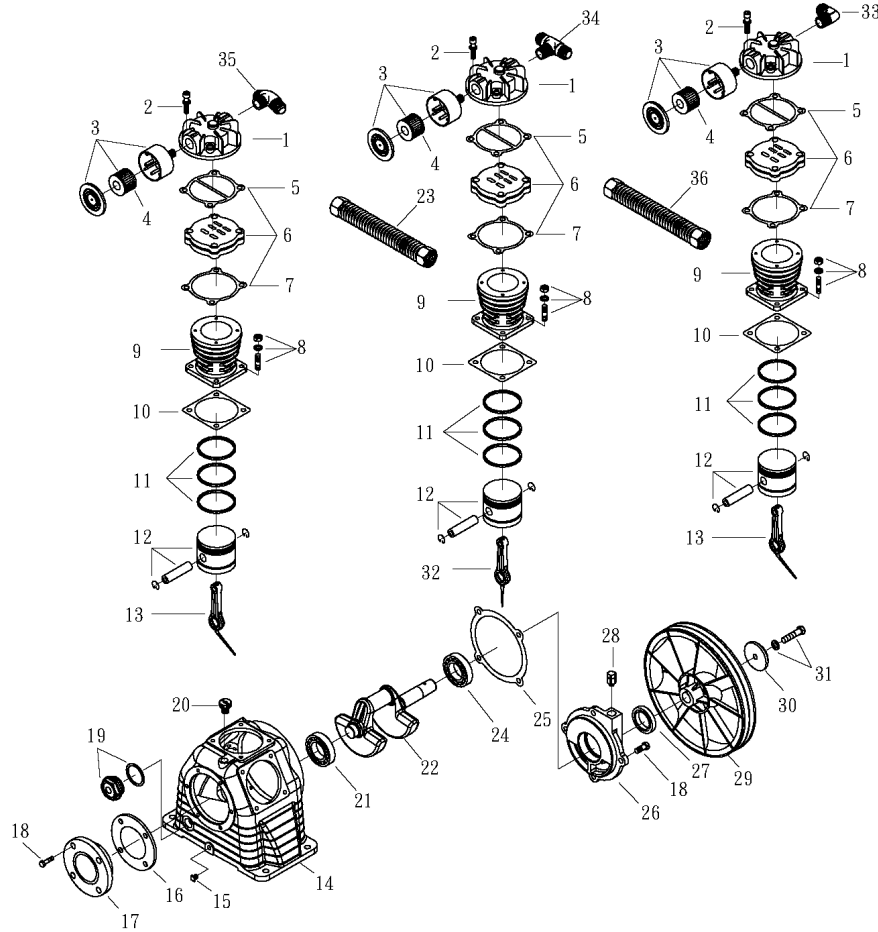

OMEGA COMPRESSORS

For us, it's not just business. It's personal.

CC-01560

Spare Parts List

Ref. No.	Description	Part Number	Qty.
1	Horizontal Receiver	AR-H60	1
2	Ball Valve	BV-25	1
3	Ball Valve	BV-75	1
4	Premium Gauge	GAD-20B2-300	1
5	Safety Valve	SV25-140	1
6	Pressure Switch	PSHD-U7090	1
7	Check Valve	CV-N5075ST	1
8	Pump	CK-40	1
9	Motor	MO-015-01	1
		MO-015-02	1
		MO-015-03	1
		MO-015-04	1
		MO-015-05	1
10	Magnetic Starter	MS-015-01	1
		MS-015-02	1
		MS-015-03	1
		MS-015-04	1
		MS-015-05	1
11	Sheave/Pulley	MA35X7/8	1
12	A58 Belt	VBA58	1
13	Belt Guard	BG-2A	1

OMEGA COMPRESSORS

For us, it's not just business. It's personal.

MODEL : CK40

SPARE PARTS LIST

NO : QC-1807

REF. NO.	DESCRIPTION	PART NO.	QTY.	REF. NO.	DESCRIPTION	PART NO.	QTY.
1	Cylinder head	3101084A	3	19	Oil sight gauge set	2303012A	1
2	Allen bolt set	3B01-M06*040V	12	20	Oil filling plug set	2319003A	1
3	Air filter set	2140020A	3	21	Bearing	2N35-6205	1
4	Filter element	2142013	3	22	Crankshaft & balancer	3304101	1
5	Cylinder head gasket	2G01-015C	3	23	Exhaust tube set	3B2-04*205	1
6	In. & Ex. valve assembly	3B13-K5065C	3	24	Bearing	2N35-6205Z	1
7	Valve seat gasket	2G03-010H	3	25	Bearing seat gasket	2G06-008	1
8	Double head screw set	3B11-001-A	12	26	Bearing seat	3311034	1
9	Cylinder	3201083	3	27	Oil seal	2N50-TC24*47*07	1
10	Cylinder gasket	2G04-003	3	28	Breathing cover	2321008	1
11	Piston ring set	3B32-65N	3	29	Pulley	3PBF-125A124	1
12	Piston set	3B31-65N	3	30	Plate washer	2B30-08*35*35	1
13	Rod set	3B33-CT30L	2	31	Hexagon bolt set	3B00-SM08*035AV	1
14	Crankcase	3301121	1	32	Rod set	3B33-CT30M	1
15	Oil draining plug	2N33-002	1	33	Exhaust elbow	2N06-04T04H	1
16	Front cover gasket	2G05-020	1	34	Exhaust 3-way pipe	2N09-04H04T04H4	1
17	Front cover	3309044A	1	35	Exhaust 3-way pipe	2N09-04H04T04H2	1
18	Hexagon bolt	2B00-SM08*020	8	36	Exhaust tube set	3B2-04*195	1