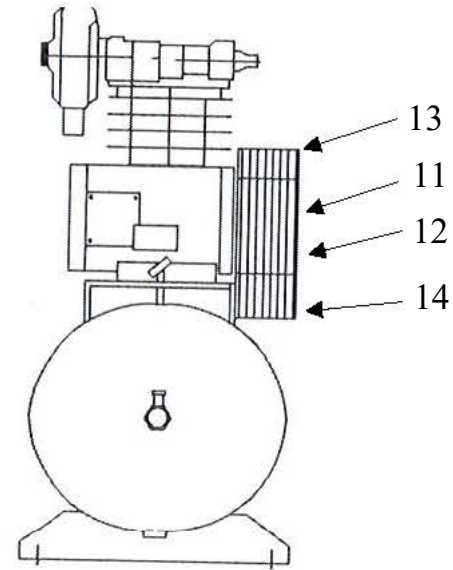

OMEGA COMPRESSORS

For us, it's not just business. It's personal.

CC-01530

Spare Parts List

Ref. No.	Description	Part Number	Qty.
1	Horizontal Receiver	AR-H30	1
2	Ball Valve	BV-25	1
3	Ball Valve	BV-50	1
4	Premium Gauge	GAD-20K2-300	1
5	Safety Valve	SV25-140	1
6	Pressure Switch	PSHD-U7090	1
7	Check Valve	CV-N5050ST	1
8	Pump	CK-40	1
9	Motor	MO-015-01	1
		MO-015-02	1
		MO-015-03	1
		MO-015-04	1
		MO-015-05	1
10	Magnetic Starter	MS-015-01	1
		MS-015-02	1
		MS-015-03	1
		MS-015-04	1
		MS-015-05	1
11	Sheave/Pulley	MA35X7/8	1
12	A50 Belt	VBA50	1
13	Belt Guard	3426092	1
14	Bottom of Belt Guard	3427201	1

OMEGA COMPRESSORS

For us, it's not just business. It's personal.

MODEL : CK40

SPARE PARTS LIST

NO : QC-1807

REF. NO.	DESCRIPTION	PART NO.	QTY.	REF. NO.	DESCRIPTION	PART NO.	QTY.
1	Cylinder head	3101084A	3	19	Oil sight gauge set	2303012A	1
2	Allen bolt set	3B01-M06*040V	12	20	Oil filling plug set	2319003A	1
3	Air filter set	2140020A	3	21	Bearing	2N35-6205	1
4	Filter element	2142013	3	22	Crankshaft & balancer	3304101	1
5	Cylinder head gasket	2G01-015C	3	23	Exhaust tube set	3B2-04*205	1
6	In. & Ex. valve assembly	3B13-K5065C	3	24	Bearing	2N35-6205Z	1
7	Valve seat gasket	2G03-010H	3	25	Bearing seat gasket	2G06-008	1
8	Double head screw set	3B11-001-A	12	26	Bearing seat	3311034	1
9	Cylinder	3201083	3	27	Oil seal	2N50-TC24*47*07	1
10	Cylinder gasket	2G04-003	3	28	Breathing cover	2321008	1
11	Piston ring set	3B32-65N	3	29	Pulley	3PBF-125A124	1
12	Piston set	3B31-65N	3	30	Plate washer	2B30-08*35*35	1
13	Rod set	3B33-CT30L	2	31	Hexagon bolt set	3B00-SM08*035AV	1
14	Crankcase	3301121	1	32	Rod set	3B33-CT30M	1
15	Oil draining plug	2N33-002	1	33	Exhaust elbow	2N06-04T04H	1
16	Front cover gasket	2G05-020	1	34	Exhaust 3-way pipe	2N09-04H04T04H4	1
17	Front cover	3309044A	1	35	Exhaust 3-way pipe	2N09-04H04T04H2	1
18	Hexagon bolt	2B00-SM08*020	8	36	Exhaust tube set	3B2-04*195	1