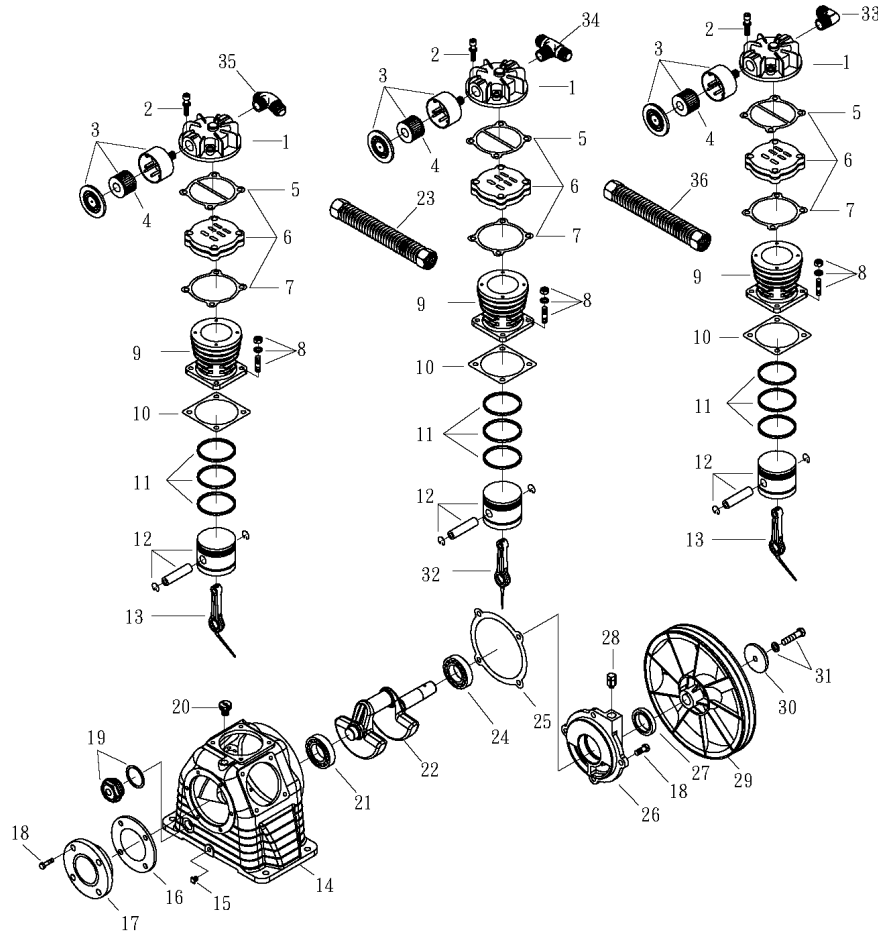

OMEGA COMPRESSORS

For us, it's not just business. It's personal.

CC-01530

Spare Parts List

Ref. No.	Description	Part Number	Qty.
1	Horizontal Receiver	AR-H30	1
2	Ball Valve	BV-25	1
3	Ball Valve	BV-50	1
4	Premium Gauge	GAD-20K2-300	1
5	Safety Valve	SV25-140	1
6	Pressure Switch	PSHD-U7090	1
7	Check Valve	CV-N5050ST	1
8	Pump	CK-40	1
9	Motor	MO-015-01	1
		MO-015-02	1
		MO-015-03	1
		MO-015-04	1
		MO-015-05	1
10	Magnetic Starter	MS-015-01	1
		MS-015-02	1
		MS-015-03	1
		MS-015-04	1
		MS-015-05	1
11	Sheave/Pulley	MA35X7/8	1
12	A50 Belt	VBA50	1
13	Belt Guard	3426092	1
14	Bottom of Belt Guard	3427201	1

OMEGA COMPRESSORS

For us, it's not just business. It's personal.

MODEL : CK40

SPARE PARTS LIST

NO : QC-1807

REF. NO.	DESCRIPTION	PART NO.	QTY.	REF. NO.	DESCRIPTION	PART NO.	QTY.
1	Cylinder head	3101084A	3	19	Oil sight gauge set	2303012A	1
2	Allen bolt set	3B01-M06*040V	12	20	Oil filling plug set	2319003A	1
3	Air filter set	2140020A	3	21	Bearing	2N35-6205	1
4	Filter element	2142013	3	22	Crankshaft & balancer	3304101	1
5	Cylinder head gasket	2G01-015C	3	23	Exhaust tube set	3B2-04*205	1
6	In. & Ex. valve assembly	3B13-K5065C	3	24	Bearing	2N35-6205Z	1
7	Valve seat gasket	2G03-010H	3	25	Bearing seat gasket	2G06-008	1
8	Double head screw set	3B11-001-A	12	26	Bearing seat	3311034	1
9	Cylinder	3201083	3	27	Oil seal	2N50-TC24*47*07	1
10	Cylinder gasket	2G04-003	3	28	Breathing cover	2321008	1
11	Piston ring set	3B32-65N	3	29	Pulley	3PBF-125A124	1
12	Piston set	3B31-65N	3	30	Plate washer	2B30-08*35*35	1
13	Rod set	3B33-CT30L	2	31	Hexagon bolt set	3B00-SM08*035AV	1
14	Crankcase	3301121	1	32	Rod set	3B33-CT30M	1
15	Oil draining plug	2N33-002	1	33	Exhaust elbow	2N06-04T04H	1
16	Front cover gasket	2G05-020	1	34	Exhaust 3-way pipe	2N09-04H04T04H4	1
17	Front cover	3309044A	1	35	Exhaust 3-way pipe	2N09-04H04T04H2	1
18	Hexagon bolt	2B00-SM08*020	8	36	Exhaust tube set	3B2-04*195	1