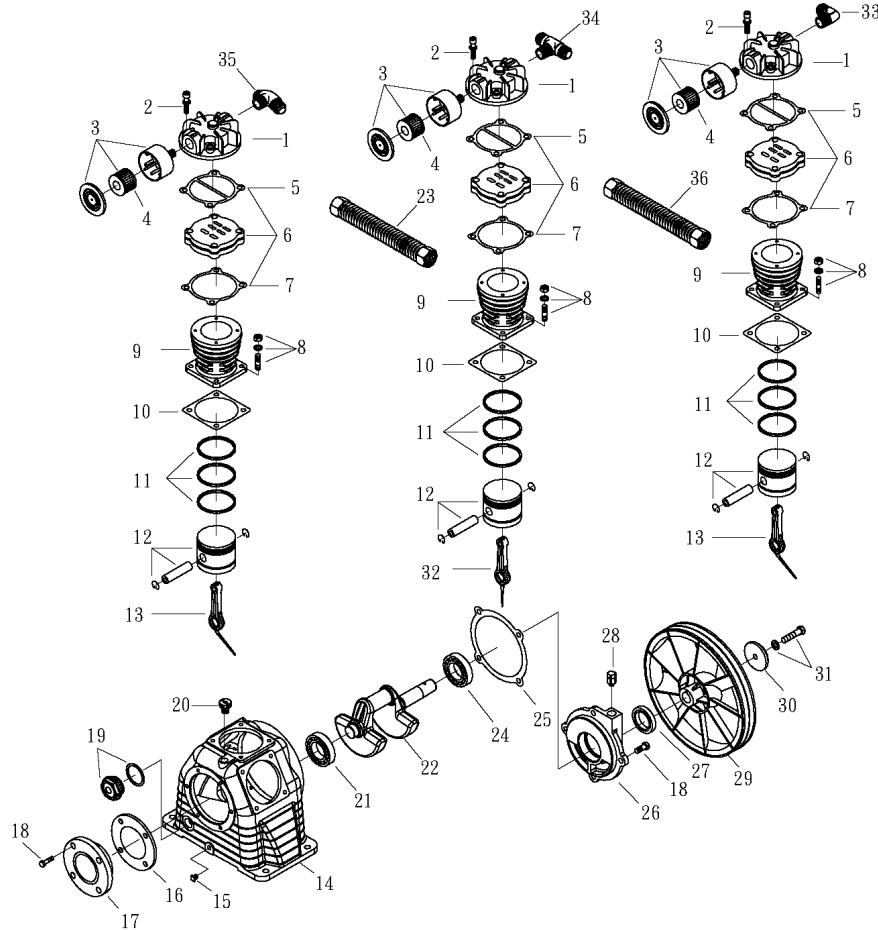

OMEGA COMPRESSORS

For us, it's not just business. It's personal.

CC-01500

Spare Parts List

Ref. No.	Description	Part Number	Qty.
1	Premium Gauge	GAL-25B2-300	1
2	Safety Valve	SV25-140	1
3	Pressure Switch	PSHD-U7090	1
4	Check Valve	CV-IL50	1
5	Pump	CK-40	1
6	Motor	MO-015-01	1
		MO-015-02	1
		MO-015-03	1
		MO-015-04	1
		MO-015-05	1
7	Magnetic Starter	MS-015-01	1
		MS-015-02	1
		MS-015-03	1
		MS-015-04	1
		MS-015-05	1
8	Sheave/Pulley	MA35X7/8	1
9	A51 Belt	VBA51	1
10	Belt Guard	3426092	1
11	Bottom of Belt Guard	3427201	1

OMEGA COMPRESSORS

For us, it's not just business. It's personal.

MODEL : CK40

SPARE PARTS LIST

NO : QC-1807

REF. NO.	DESCRIPTION	PART NO.	QTY.	REF. NO.	DESCRIPTION	PART NO.	QTY.
1	Cylinder head	3101084A	3	19	Oil sight gauge set	2303012A	1
2	Allen bolt set	3B01-M06*040V	12	20	Oil filling plug set	2319003A	1
3	Air filter set	2140020A	3	21	Bearing	2N35-6205	1
4	Filter element	2142013	3	22	Crankshaft & balancer	3304101	1
5	Cylinder head gasket	2G01-015C	3	23	Exhaust tube set	3B2-04*205	1
6	In. & Ex. valve assembly	3B13-K5065C	3	24	Bearing	2N35-6205Z	1
7	Valve seat gasket	2G03-010H	3	25	Bearing seat gasket	2G06-008	1
8	Double head screw set	3B11-001-A	12	26	Bearing seat	3311034	1
9	Cylinder	3201083	3	27	Oil seal	2N50-TC24*47*07	1
10	Cylinder gasket	2G04-003	3	28	Breathing cover	2321008	1
11	Piston ring set	3B32-65N	3	29	Pulley	3PBF-125A124	1
12	Piston set	3B31-65N	3	30	Plate washer	2B30-08*35*35	1
13	Rod set	3B33-CT30L	2	31	Hexagon bolt set	3B00-SM08*035AV	1
14	Crankcase	3301121	1	32	Rod set	3B33-CT30M	1
15	Oil draining plug	2N33-002	1	33	Exhaust elbow	2N06-04T04H	1
16	Front cover gasket	2G05-020	1	34	Exhaust 3-way pipe	2N09-04H04T04H4	1
17	Front cover	3309044A	1	35	Exhaust 3-way pipe	2N09-04H04T04H2	1
18	Hexagon bolt	2B00-SM08*020	8	36	Exhaust tube set	3B2-04*195	1