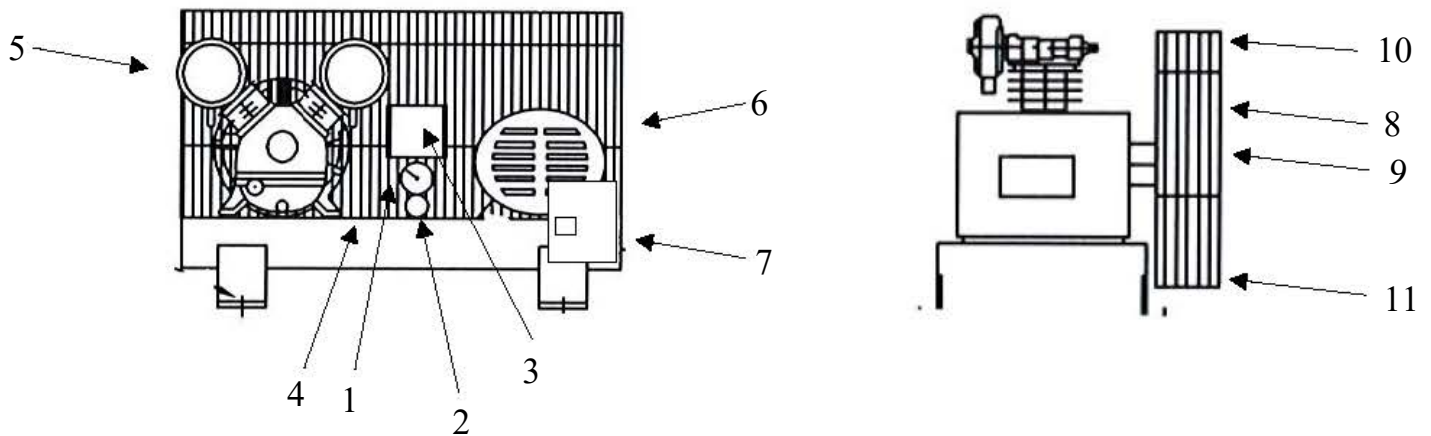

OMEGA COMPRESSORS

For us, it's not just business. It's personal.

CC-01500

Spare Parts List

Ref. No.	Description	Part Number	Qty.
1	Premium Gauge	GAL-25B2-300	1
2	Safety Valve	SV25-140	1
3	Pressure Switch	PSHD-U7090	1
4	Check Valve	CV-IL50	1
5	Pump	CK-40	1
6	Motor	MO-015-01	1
		MO-015-02	1
		MO-015-03	1
		MO-015-04	1
		MO-015-05	1
7	Magnetic Starter	MS-015-01	1
		MS-015-02	1
		MS-015-03	1
		MS-015-04	1
		MS-015-05	1
8	Sheave/Pulley	MA35X7/8	1
9	A51 Belt	VBA51	1
10	Belt Guard	3426092	1
11	Bottom of Belt Guard	3427201	1

OMEGA COMPRESSORS

For us, it's not just business. It's personal.

MODEL : CK40

SPARE PARTS LIST

NO : QC-1807

REF. NO.	DESCRIPTION	PART NO.	QTY.	REF. NO.	DESCRIPTION	PART NO.	QTY.
1	Cylinder head	3101084A	3	19	Oil sight gauge set	2303012A	1
2	Allen bolt set	3B01-M06*040V	12	20	Oil filling plug set	2319003A	1
3	Air filter set	2140020A	3	21	Bearing	2N35-6205	1
4	Filter element	2142013	3	22	Crankshaft & balancer	3304101	1
5	Cylinder head gasket	2G01-015C	3	23	Exhaust tube set	3B2-04*205	1
6	In. & Ex. valve assembly	3B13-K5065C	3	24	Bearing	2N35-6205Z	1
7	Valve seat gasket	2G03-010H	3	25	Bearing seat gasket	2G06-008	1
8	Double head screw set	3B11-001-A	12	26	Bearing seat	3311034	1
9	Cylinder	3201083	3	27	Oil seal	2N50-TC24*47*07	1
10	Cylinder gasket	2G04-003	3	28	Breathing cover	2321008	1
11	Piston ring set	3B32-65N	3	29	Pulley	3PBF-125A124	1
12	Piston set	3B31-65N	3	30	Plate washer	2B30-08*35*35	1
13	Rod set	3B33-CT30L	2	31	Hexagon bolt set	3B00-SM08*035AV	1
14	Crankcase	3301121	1	32	Rod set	3B33-CT30M	1
15	Oil draining plug	2N33-002	1	33	Exhaust elbow	2N06-04T04H	1
16	Front cover gasket	2G05-020	1	34	Exhaust 3-way pipe	2N09-04H04T04H4	1
17	Front cover	3309044A	1	35	Exhaust 3-way pipe	2N09-04H04T04H2	1
18	Hexagon bolt	2B00-SM08*020	8	36	Exhaust tube set	3B2-04*195	1