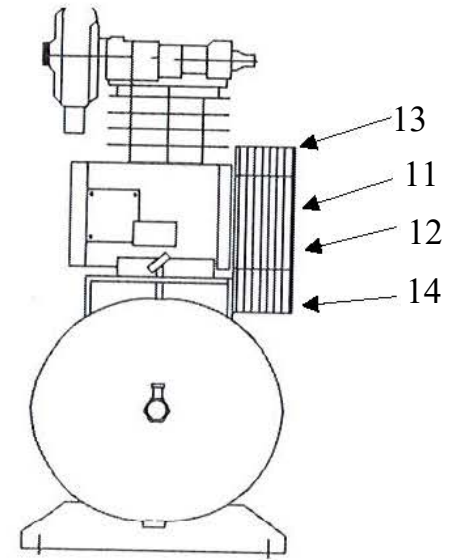

## Spare Parts List

Ref. No.	Description	Part Number	Qty.
1	Horizontal Receiver	AR-H30	1
2	Ball Valve	BV-25	1
3	Ball Valve	BV-50	1
4	Premium Gauge	GAD-20K2-300	1
5	Safety Valve	SV25-140	1
6	Pressure Switch	PSHD-U7090	1
7	Check Valve	CV-N5050ST	1
8	Pump	PK-50	1
9	Motor	MT-01-01	1
		MT-01-02	1
		MT-01-03	1
		MT-01-04	1
		MT-01-05	1
10	Magnetic Starter	MS-01-01	1
		MS-01-02	1
		MS-01-03	1
		MS-01-04	1
		MS-01-05	1
11	Sheave/Pulley	MA55X5/8	1
12	A48 Belt	VBA48	1
13	Belt Guard	3426092	1
14	Bottom of Belt Guard	3427201	1

## SPARE PARTS LIST

NO : QC-1807

REF. NO.	DESCRIPTION	PART NO.	QTY.	REF. NO.	DESCRIPTION	PART NO.	QTY.
1	Cylinder head	3101084A	2	16	Bearing	2N35-6205Z	1
2	Allen bolt set	3B01-M06*040V	8	17	Rear bearing seat gasket	2G06-008	1
3	In. & Ex. valve assembly	3B13-K5051C	2	18	Oil seal	2N50-TC24*47*07	1
4	Double head screw set	3B11-001-A	8	19	Rear bearing seat	3311034	1
5	Cylinder	3201036	2	20	Breathing cover	2321008	1
6	Cylinder gasket	2G04-002	2	21	Hexagon bolt	2B00-SM08*020	4
7	Piston ring set	3B32-51N	2	22	Pulley	3PBF-105A124	1
8	Piston set	3B31-51N	2	23	Plate washer	2B30-08*35*35	1
9	Rod set	3B33-H1048	2	24	Hexagon bolt set	3B00-SM08*035AV	1
10	Crankcase	3301014	1	25	Exhaust elbow	2N06-04T04H	1
11	Oil draining plug	2N33-001	1	26	Exhaust three way pipe	2N09-04H04T04H1C	1
12	Oil sight gauge set	2303012A	1	27	Exhaust tube set	3B2-04*225	1
13	Oil filling plug set	2319003A	1	28	Air filter set	2140020A	2
14	Bearing	2N35-6204	1	29	Filter element	2142013	2
15	Crankshaft & balancer	3304038	1				