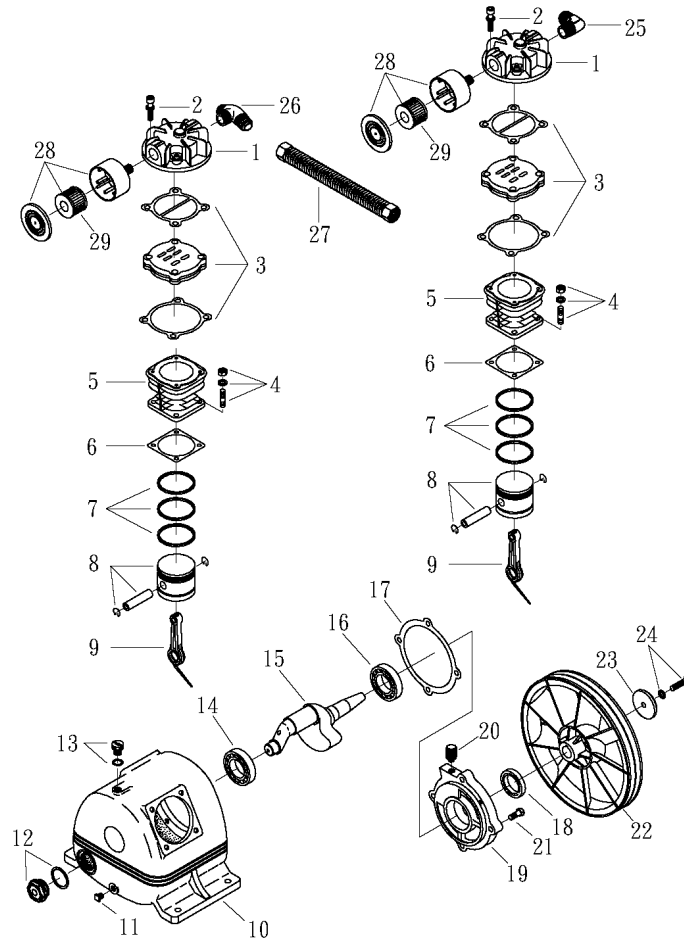

## Spare Parts List

Ref. No.	Description	Part Number	Qty.
1	Horizontal Receiver	AR-H30	1
2	Ball Valve	BV-25	1
3	Ball Valve	BV-50	1
4	Premium Gauge	GAD-20K2-300	1
5	Safety Valve	SV25-140	1
6	Pressure Switch	PSHD-U7090	1
7	Check Valve	CV-N5050ST	1
8	Pump	PK-50	1
9	Motor	MT-01-01	1
		MT-01-02	1
		MT-01-03	1
		MT-01-04	1
		MT-01-05	1
10	Magnetic Starter	MS-01-01	1
		MS-01-02	1
		MS-01-03	1
		MS-01-04	1
		MS-01-05	1
11	Sheave/Pulley	MA55X5/8	1
12	A48 Belt	VBA48	1
13	Belt Guard	3426092	1
14	Bottom of Belt Guard	3427201	1

## SPARE PARTS LIST

NO : QC-1807

REF. NO.	DESCRIPTION	PART NO.	QTY.	REF. NO.	DESCRIPTION	PART NO.	QTY.
1	Cylinder head	3101084A	2	16	Bearing	2N35-6205Z	1
2	Allen bolt set	3B01-M06*040V	8	17	Rear bearing seat gasket	2G06-008	1
3	In. & Ex. valve assembly	3B13-K5051C	2	18	Oil seal	2N50-TC24*47*07	1
4	Double head screw set	3B11-001-A	8	19	Rear bearing seat	3311034	1
5	Cylinder	3201036	2	20	Breathing cover	2321008	1
6	Cylinder gasket	2G04-002	2	21	Hexagon bolt	2B00-SM08*020	4
7	Piston ring set	3B32-51N	2	22	Pulley	3PBF-105A124	1
8	Piston set	3B31-51N	2	23	Plate washer	2B30-08*35*35	1
9	Rod set	3B33-H1048	2	24	Hexagon bolt set	3B00-SM08*035AV	1
10	Crankcase	3301014	1	25	Exhaust elbow	2N06-04T04H	1
11	Oil draining plug	2N33-001	1	26	Exhaust three way pipe	2N09-04H04T04H1C	1
12	Oil sight gauge set	2303012A	1	27	Exhaust tube set	3B2-04*225	1
13	Oil filling plug set	2319003A	1	28	Air filter set	2140020A	2
14	Bearing	2N35-6204	1	29	Filter element	2142013	2
15	Crankshaft & balancer	3304038	1				