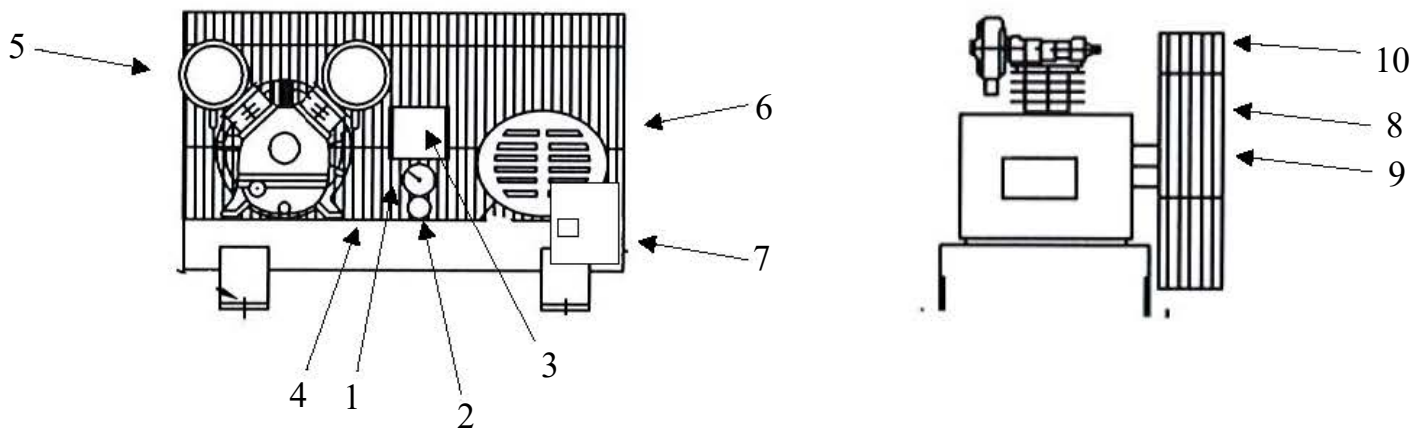

OMEGA COMPRESSORS

For us, it's not just business. It's personal.

CC-0100

Spare Parts List

Ref. No.	Description	Part Number	Qty.
1	Premium Gauge	GAL-25B2-300	1
2	Safety Valve	SV25-140	1
3	Pressure Switch	PSHD-U7090	1
4	Check Valve	CV-IL50	1
5	Pump	PK-50	1
6	Motor	MT-01-01	1
		MT-01-02	1
		MT-01-03	1
		MT-01-04	1
		MT-01-05	1
7	Magnetic Starter	MS-01-01	1
		MS-01-02	1
		MS-01-03	1
		MS-01-04	1
		MS-01-05	1
8	Sheave/Pulley	MA55X5/8	1
9	A47 Belt	VBA47	1
10	Belt Guard	BG-1	1

OMEGA COMPRESSORS

For us, it's not just business. It's personal.

MODEL : PK-50

SPARE PARTS LIST

NO : QC-1807

REF. NO.	DESCRIPTION	PART NO.	QTY.	REF. NO.	DESCRIPTION	PART NO.	QTY.
1	Cylinder head	3101084A	2	16	Bearing	2N35-6205Z	1
2	Allen bolt set	3B01-M06*040V	8	17	Rear bearing seat gasket	2G06-008	1
3	In. & Ex. valve assembly	3B13-K5051C	2	18	Oil seal	2N50-TC24*47*07	1
4	Double head screw set	3B11-001-A	8	19	Rear bearing seat	3311034	1
5	Cylinder	3201036	2	20	Breathing cover	2321008	1
6	Cylinder gasket	2G04-002	2	21	Hexagon bolt	2B00-SM08*020	4
7	Piston ring set	3B32-51N	2	22	Pulley	3PBF-105A124	1
8	Piston set	3B31-51N	2	23	Plate washer	2B30-08*35*35	1
9	Rod set	3B33-H1048	2	24	Hexagon bolt set	3B00-SM08*035AV	1
10	Crankcase	3301014	1	25	Exhaust elbow	2N06-04T04H	1
11	Oil draining plug	2N33-001	1	26	Exhaust three way pipe	2N09-04H04T04H1C	1
12	Oil sight gauge set	2303012A	1	27	Exhaust tube set	3B2-04*225	1
13	Oil filling plug set	2319003A	1	28	Air filter set	2140020A	2
14	Bearing	2N35-6204	1	29	Filter element	2142013	2
15	Crankshaft & balancer	3304038	1				