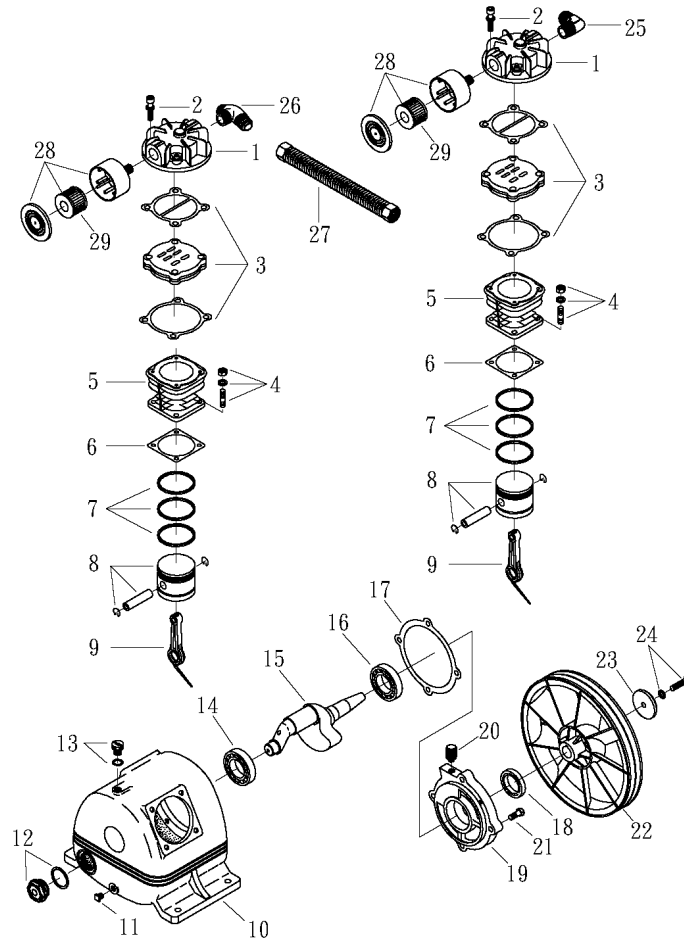

OMEGA COMPRESSORS

For us, it's not just business. It's personal.

CC-0100

Spare Parts List

Ref. No.	Description	Part Number	Qty.
1	Premium Gauge	GAL-25B2-300	1
2	Safety Valve	SV25-140	1
3	Pressure Switch	PSHD-U7090	1
4	Check Valve	CV-IL50	1
5	Pump	PK-50	1
6	Motor	MT-01-01	1
		MT-01-02	1
		MT-01-03	1
		MT-01-04	1
		MT-01-05	1
7	Magnetic Starter	MS-01-01	1
		MS-01-02	1
		MS-01-03	1
		MS-01-04	1
		MS-01-05	1
8	Sheave/Pulley	MA55X5/8	1
9	A47 Belt	VBA47	1
10	Belt Guard	BG-1	1

OMEGA COMPRESSORS

For us, it's not just business. It's personal.

MODEL : PK-50

SPARE PARTS LIST

NO : QC-1807

REF. NO.	DESCRIPTION	PART NO.	QTY.	REF. NO.	DESCRIPTION	PART NO.	QTY.
1	Cylinder head	3101084A	2	16	Bearing	2N35-6205Z	1
2	Allen bolt set	3B01-M06*040V	8	17	Rear bearing seat gasket	2G06-008	1
3	In. & Ex. valve assembly	3B13-K5051C	2	18	Oil seal	2N50-TC24*47*07	1
4	Double head screw set	3B11-001-A	8	19	Rear bearing seat	3311034	1
5	Cylinder	3201036	2	20	Breathing cover	2321008	1
6	Cylinder gasket	2G04-002	2	21	Hexagon bolt	2B00-SM08*020	4
7	Piston ring set	3B32-51N	2	22	Pulley	3PBF-105A124	1
8	Piston set	3B31-51N	2	23	Plate washer	2B30-08*35*35	1
9	Rod set	3B33-H1048	2	24	Hexagon bolt set	3B00-SM08*035AV	1
10	Crankcase	3301014	1	25	Exhaust elbow	2N06-04T04H	1
11	Oil draining plug	2N33-001	1	26	Exhaust three way pipe	2N09-04H04T04H1C	1
12	Oil sight gauge set	2303012A	1	27	Exhaust tube set	3B2-04*225	1
13	Oil filling plug set	2319003A	1	28	Air filter set	2140020A	2
14	Bearing	2N35-6204	1	29	Filter element	2142013	2
15	Crankshaft & balancer	3304038	1				