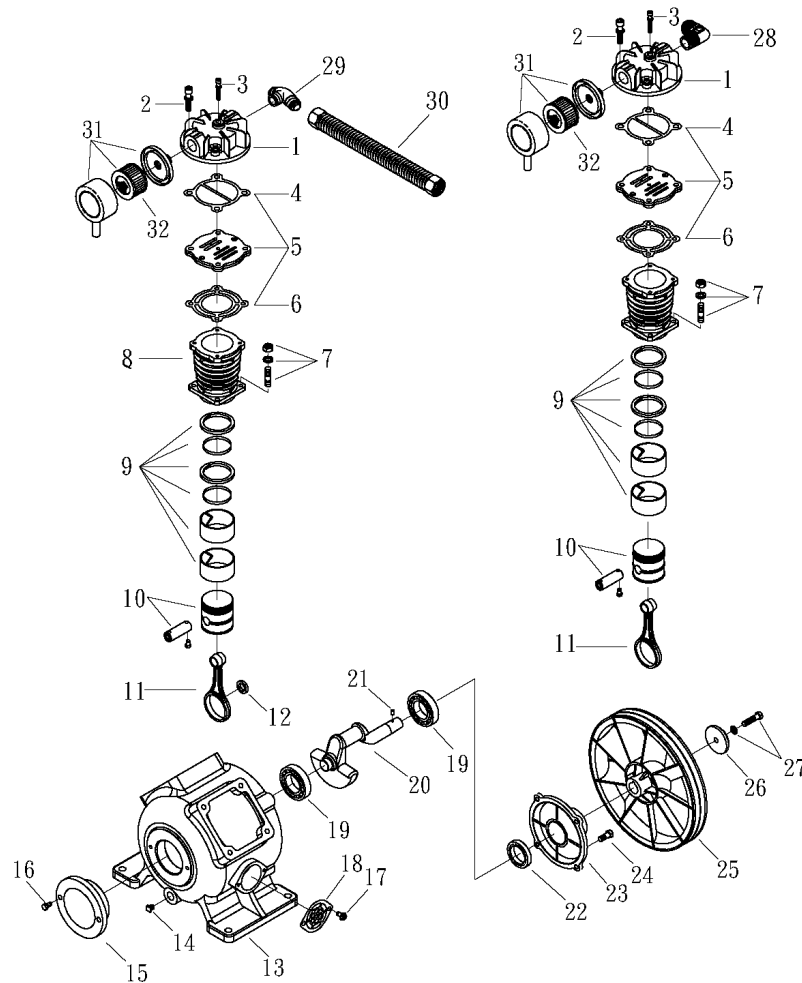

OMEGA COMPRESSORS

For us, it's not just business. It's personal.

BF-DX-5080

Spare Parts List

Ref. No.	Description	Part Number	Qty.
1	Horizontal Receiver	AR-DH80	1
2	Ball Valve	BV-25	1
3	Ball Valve	BV-75	1
4	Premium Gauge	GAD-20B2-300	1
5	Safety Valve	SV25-140	1
6	Lead Pressure Switch	PSHD-U7090	1
7	Lag Pressure Switch	PSHD-6080	1
8	Check Valve	CV-N7575ST	2
9	Pump	BF-50	2
10	Motor	MO-5-01	2
		MO-5-02	2
		MO-5-03	2
		MO-5-04	2
		MO-5-05	2
11	Alternating Panel*	ALT-5-01	1
		ALT-5-02	1
		ALT-5-03	1
		ALT-5-04	1
		ALT-5-05	1
12	Sheave/Pulley	2MAL82	2
13	Bushing	LX1-1/8	2
14	A69 Belt	VBA69	4
15	Belt Guard	BG-2A	2

*Alternating Panel shipped loose

OMEGA COMPRESSORS

For us, it's not just business. It's personal.

MODEL : BF50

SPARE PARTS LIST

NO : QC-2012

REF. NO.	DESCRIPTION	PART NO.	QTY.	REF. NO.	DESCRIPTION	PART NO.	QTY.
1	Cylinder head	3101085AB	2	17	Bolt	2B00-FM05*010WB	4
2	Allen bolt set	3B01-M10*055V	8	18	Breather cover set	3321010	2
3	Allen bolt set	3B01-M06*052Z	2	19	Bearing	2N35-6307LLU	2
4	Cylinder head gasket	2G01-029C	2	20	Crankshaft & balancer	3304111	1
5	Inlet&Exhaust valve assembly	3B13-K95B95	2	21	Pulley key	2N47-63*09	1
6	Valve seat gasket	2G03-020C	2	22	Oil seal	2N50-TC30*50*11	1
7	Double head screw set	3B11-003-A	8	23	Rear bearing seat	3311042	1
8	Cylinder	3201095	2	24	Hexagon bolt	2B00-SM10*025	4
9	Piston ring set	3B32-BF5090	2	25	Pulley	3PBPF-160A230M	1
10	Piston set	3B31-BF5090	2	26	Plate washer	2B34-13*52*14	1
11	Rod set	3B33-BF50	2	27	Hexagon bolt	3B00-SM12*050V	1
12	Bushing	3156103	1	28	Exhaust elbow	3N06-10T10HP	1
13	Crankcase	3301144	1	29	Exhaust three way pipe	3N09-10H10T10H3P	1
14	Oil draining plug	2N33-002	1	30	Exhaust tube set	3B2-10*420	1
15	Front cover	3309051A	1	31	Air filter	2140009	2
16	Hexagon bolt	2B00-SM08*025	2	32	Filter element	2142002	2