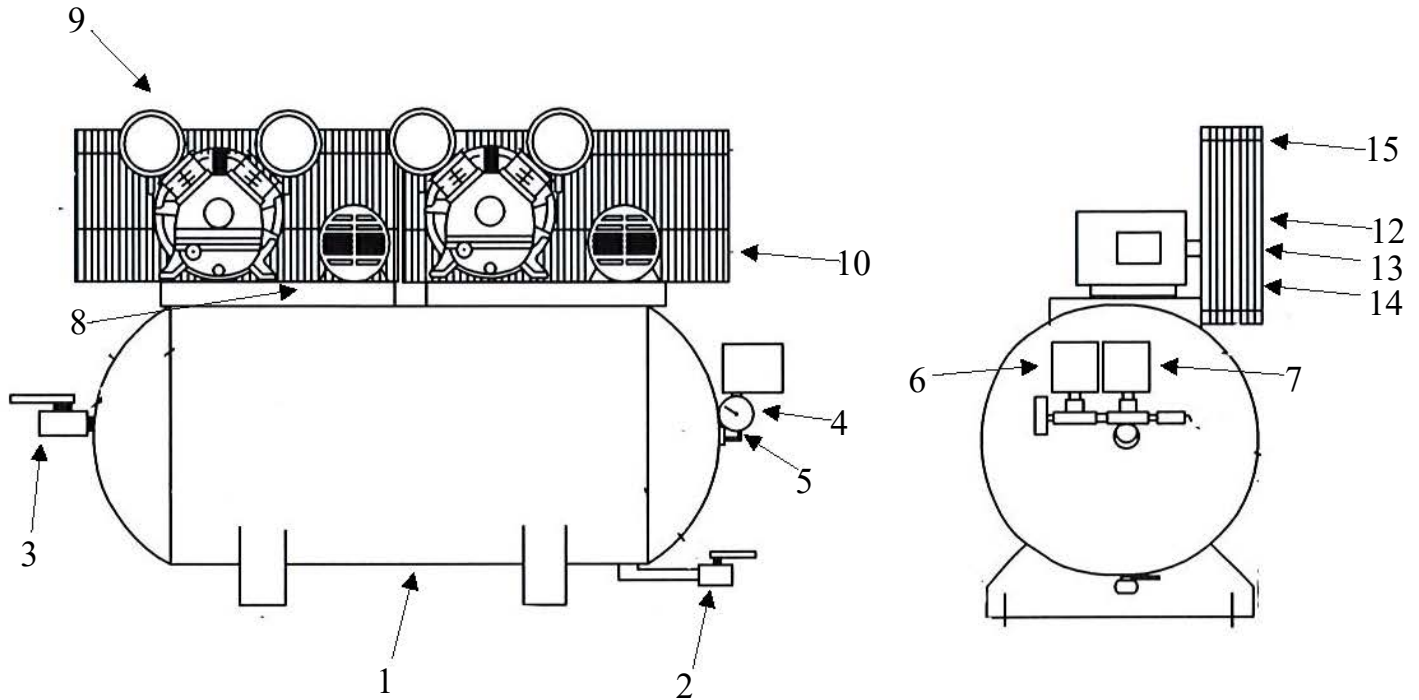

OMEGA COMPRESSORS

For us, it's not just business. It's personal.

BF-DX-5080

Spare Parts List

Ref. No.	Description	Part Number	Qty.
1	Horizontal Receiver	AR-DH80	1
2	Ball Valve	BV-25	1
3	Ball Valve	BV-75	1
4	Premium Gauge	GAD-20B2-300	1
5	Safety Valve	SV25-140	1
6	Lead Pressure Switch	PSHD-U7090	1
7	Lag Pressure Switch	PSHD-6080	1
8	Check Valve	CV-N7575ST	2
9	Pump	BF-50	2
10	Motor	MO-5-01	2
		MO-5-02	2
		MO-5-03	2
		MO-5-04	2
		MO-5-05	2
11	Alternating Panel*	ALT-5-01	1
		ALT-5-02	1
		ALT-5-03	1
		ALT-5-04	1
		ALT-5-05	1
12	Sheave/Pulley	2MAL82	2
13	Bushing	LX1-1/8	2
14	A69 Belt	VBA69	4
15	Belt Guard	BG-2A	2

*Alternating Panel shipped loose

OMEGA COMPRESSORS

For us, it's not just business. It's personal.

MODEL : BF50

SPARE PARTS LIST

NO : QC-2012

REF. NO.	DESCRIPTION	PART NO.	QTY.	REF. NO.	DESCRIPTION	PART NO.	QTY.
1	Cylinder head	3101085AB	2	17	Bolt	2B00-FM05*010WB	4
2	Allen bolt set	3B01-M10*055V	8	18	Breather cover set	3321010	2
3	Allen bolt set	3B01-M06*052Z	2	19	Bearing	2N35-6307LLU	2
4	Cylinder head gasket	2G01-029C	2	20	Crankshaft & balancer	3304111	1
5	Inlet&Exhaust valve assembly	3B13-K95B95	2	21	Pulley key	2N47-63*09	1
6	Valve seat gasket	2G03-020C	2	22	Oil seal	2N50-TC30*50*11	1
7	Double head screw set	3B11-003-A	8	23	Rear bearing seat	3311042	1
8	Cylinder	3201095	2	24	Hexagon bolt	2B00-SM10*025	4
9	Piston ring set	3B32-BF5090	2	25	Pulley	3PBPF-160A230M	1
10	Piston set	3B31-BF5090	2	26	Plate washer	2B34-13*52*14	1
11	Rod set	3B33-BF50	2	27	Hexagon bolt	3B00-SM12*050V	1
12	Bushing	3156103	1	28	Exhaust elbow	3N06-10T10HP	1
13	Crankcase	3301144	1	29	Exhaust three way pipe	3N09-10H10T10H3P	1
14	Oil draining plug	2N33-002	1	30	Exhaust tube set	3B2-10*420	1
15	Front cover	3309051A	1	31	Air filter	2140009	2
16	Hexagon bolt	2B00-SM08*025	2	32	Filter element	2142002	2