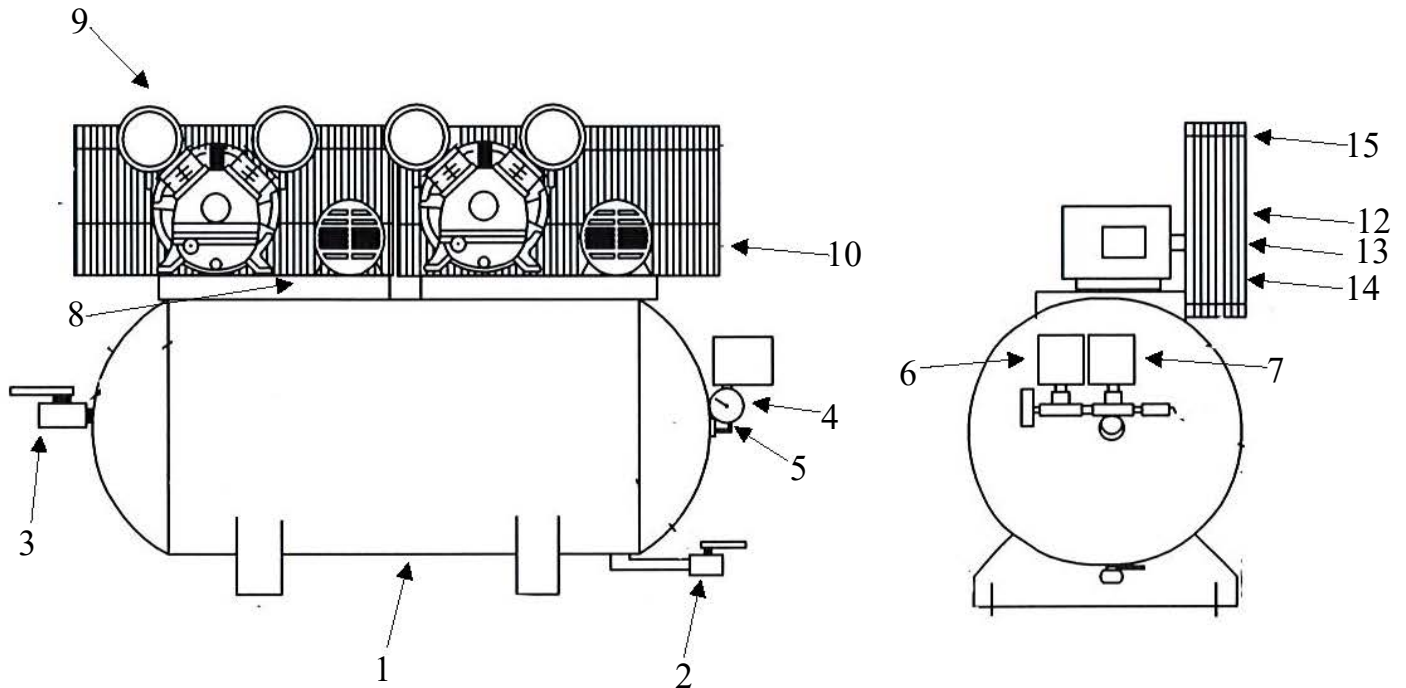

OMEGA COMPRESSORS

For us, it's not just business. It's personal.

BF-DX-50120

Spare Parts List

Ref. No.	Description	Part Number	Qty.
1	Horizontal Receiver	AR-DH120	1
2	Ball Valve	BV-25	1
3	Ball Valve	BV-75	1
4	Premium Gauge	GAD-20B2-300	1
5	Safety Valve	SV25-140	1
6	Lead Pressure Switch	PSHD-U7090	1
7	Lag Pressure Switch	PSHD-6080	1
8	Check Valve	CV-N7575ST	2
9	Pump	BF-50	2
10	Motor	MO-5-01	2
		MO-5-02	2
		MO-5-03	2
		MO-5-04	2
		MO-5-05	2
11	Alternating Panel*	ALT-5-01	1
		ALT-5-02	1
		ALT-5-03	1
		ALT-5-04	1
		ALT-5-05	1
12	Sheave/Pulley	2MAL82	2
13	Bushing	LX1-1/8	2
14	A71 Belt	VBA71	4
15	Belt Guard	BG-2A	2

*Alternating Panel shipped loose

OMEGA COMPRESSORS

For us, it's not just business. It's personal.

MODEL : BF50

SPARE PARTS LIST

NO : QC-2012

REF. NO.	DESCRIPTION	PART NO.	QTY.	REF. NO.	DESCRIPTION	PART NO.	QTY.
1	Cylinder head	3101085AB	2	17	Bolt	2B00-FM05*010WB	4
2	Allen bolt set	3B01-M10*055V	8	18	Breather cover set	3321010	2
3	Allen bolt set	3B01-M06*052Z	2	19	Bearing	2N35-6307LLU	2
4	Cylinder head gasket	2G01-029C	2	20	Crankshaft & balancer	3304111	1
5	Inlet&Exhaust valve assembly	3B13-K95B95	2	21	Pulley key	2N47-63*09	1
6	Valve seat gasket	2G03-020C	2	22	Oil seal	2N50-TC30*50*11	1
7	Double head screw set	3B11-003-A	8	23	Rear bearing seat	3311042	1
8	Cylinder	3201095	2	24	Hexagon bolt	2B00-SM10*025	4
9	Piston ring set	3B32-BF5090	2	25	Pulley	3PBPF-160A230M	1
10	Piston set	3B31-BF5090	2	26	Plate washer	2B34-13*52*14	1
11	Rod set	3B33-BF50	2	27	Hexagon bolt	3B00-SM12*050V	1
12	Bushing	3156103	1	28	Exhaust elbow	3N06-10T10HP	1
13	Crankcase	3301144	1	29	Exhaust three way pipe	3N09-10H10T10H3P	1
14	Oil draining plug	2N33-002	1	30	Exhaust tube set	3B2-10*420	1
15	Front cover	3309051A	1	31	Air filter	2140009	2
16	Hexagon bolt	2B00-SM08*025	2	32	Filter element	2142002	2