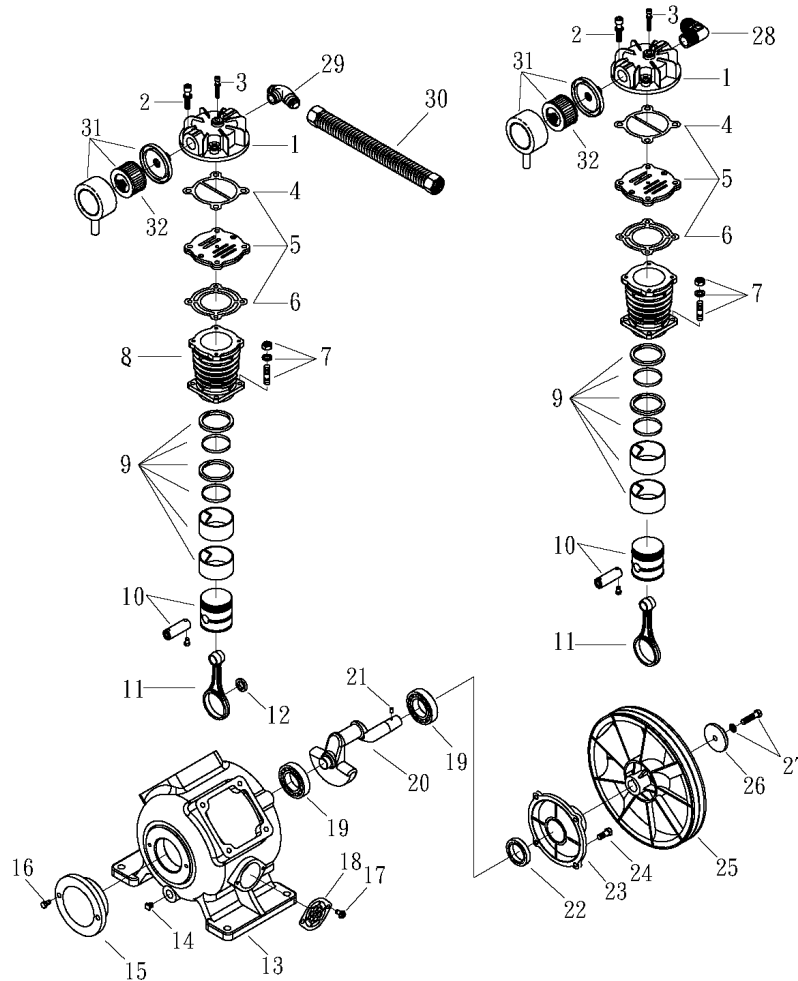

OMEGA COMPRESSORS

For us, it's not just business. It's personal.

BF-DX-50120

Spare Parts List

Ref. No.	Description	Part Number	Qty.
1	Horizontal Receiver	AR-DH120	1
2	Ball Valve	BV-25	1
3	Ball Valve	BV-75	1
4	Premium Gauge	GAD-20B2-300	1
5	Safety Valve	SV25-140	1
6	Lead Pressure Switch	PSHD-U7090	1
7	Lag Pressure Switch	PSHD-6080	1
8	Check Valve	CV-N7575ST	2
9	Pump	BF-50	2
10	Motor	MO-5-01	2
		MO-5-02	2
		MO-5-03	2
		MO-5-04	2
		MO-5-05	2
11	Alternating Panel*	ALT-5-01	1
		ALT-5-02	1
		ALT-5-03	1
		ALT-5-04	1
		ALT-5-05	1
12	Sheave/Pulley	2MAL82	2
13	Bushing	LX1-1/8	2
14	A71 Belt	VBA71	4
15	Belt Guard	BG-2A	2

*Alternating Panel shipped loose

OMEGA COMPRESSORS

For us, it's not just business. It's personal.

MODEL : BF50

SPARE PARTS LIST

NO : QC-2012

REF. NO.	DESCRIPTION	PART NO.	QTY.	REF. NO.	DESCRIPTION	PART NO.	QTY.
1	Cylinder head	3101085AB	2	17	Bolt	2B00-FM05*010WB	4
2	Allen bolt set	3B01-M10*055V	8	18	Breather cover set	3321010	2
3	Allen bolt set	3B01-M06*052Z	2	19	Bearing	2N35-6307LLU	2
4	Cylinder head gasket	2G01-029C	2	20	Crankshaft & balancer	3304111	1
5	Inlet&Exhaust valve assembly	3B13-K95B95	2	21	Pulley key	2N47-63*09	1
6	Valve seat gasket	2G03-020C	2	22	Oil seal	2N50-TC30*50*11	1
7	Double head screw set	3B11-003-A	8	23	Rear bearing seat	3311042	1
8	Cylinder	3201095	2	24	Hexagon bolt	2B00-SM10*025	4
9	Piston ring set	3B32-BF5090	2	25	Pulley	3PBPF-160A230M	1
10	Piston set	3B31-BF5090	2	26	Plate washer	2B34-13*52*14	1
11	Rod set	3B33-BF50	2	27	Hexagon bolt	3B00-SM12*050V	1
12	Bushing	3156103	1	28	Exhaust elbow	3N06-10T10HP	1
13	Crankcase	3301144	1	29	Exhaust three way pipe	3N09-10H10T10H3P	1
14	Oil draining plug	2N33-002	1	30	Exhaust tube set	3B2-10*420	1
15	Front cover	3309051A	1	31	Air filter	2140009	2
16	Hexagon bolt	2B00-SM08*025	2	32	Filter element	2142002	2