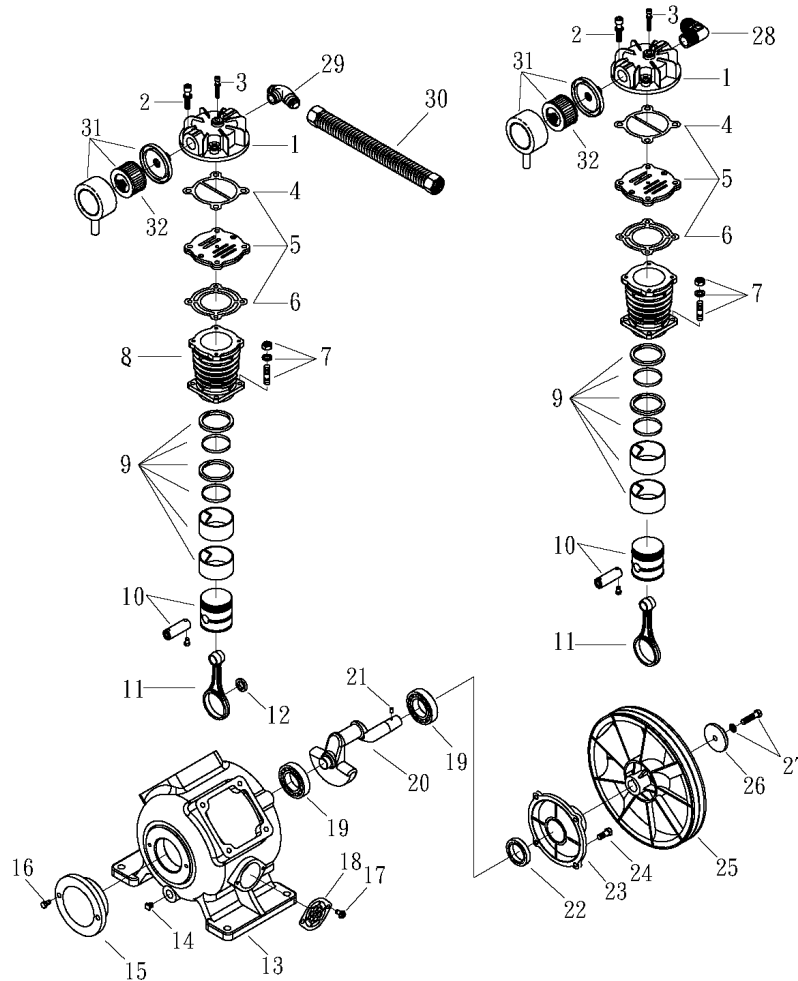

OMEGA COMPRESSORS

For us, it's not just business. It's personal.

BF-DX-0380

Spare Parts List

Ref. No.	Description	Part Number	Qty.
1	Horizontal Receiver	AR-DH80	1
2	Ball Valve	BV-25	1
3	Ball Valve	BV-75	1
4	Premium Gauge	GAD-20B2-300	1
5	Safety Valve	SV25-140	1
6	Lead Pressure Switch	PSHD-U7090	1
7	Lag Pressure Switch	PSHD-6080	1
8	Check Valve	CV-N7575ST	2
9	Pump	BF-50	2
10	Motor	MO-03-01	2
		MO-03-02	2
		MO-03-03	2
		MO-03-04	2
		MO-03-05	2
11	Alternating Panel*	ALT-03-01	1
		ALT-03-02	1
		ALT-03-03	1
		ALT-03-04	1
		ALT-03-05	1
12	Sheave/Pulley	2MAL62	2
13	Bushing	LX1-1/8	2
14	B67 Belt	VBB67	2
15	Belt Guard	BG-2A	2

*Alternating Panel shipped loose

OMEGA COMPRESSORS

For us, it's not just business. It's personal.

MODEL : BF50

SPARE PARTS LIST

NO : QC-2012

REF. NO.	DESCRIPTION	PART NO.	QTY.	REF. NO.	DESCRIPTION	PART NO.	QTY.
1	Cylinder head	3101085AB	2	17	Bolt	2B00-FM05*010WB	4
2	Allen bolt set	3B01-M10*055V	8	18	Breather cover set	3321010	2
3	Allen bolt set	3B01-M06*052Z	2	19	Bearing	2N35-6307LLU	2
4	Cylinder head gasket	2G01-029C	2	20	Crankshaft & balancer	3304111	1
5	Inlet&Exhaust valve assembly	3B13-K95B95	2	21	Pulley key	2N47-63*09	1
6	Valve seat gasket	2G03-020C	2	22	Oil seal	2N50-TC30*50*11	1
7	Double head screw set	3B11-003-A	8	23	Rear bearing seat	3311042	1
8	Cylinder	3201095	2	24	Hexagon bolt	2B00-SM10*025	4
9	Piston ring set	3B32-BF5090	2	25	Pulley	3PBPF-160A230M	1
10	Piston set	3B31-BF5090	2	26	Plate washer	2B34-13*52*14	1
11	Rod set	3B33-BF50	2	27	Hexagon bolt	3B00-SM12*050V	1
12	Bushing	3156103	1	28	Exhaust elbow	3N06-10T10HP	1
13	Crankcase	3301144	1	29	Exhaust three way pipe	3N09-10H10T10H3P	1
14	Oil draining plug	2N33-002	1	30	Exhaust tube set	3B2-10*420	1
15	Front cover	3309051A	1	31	Air filter	2140009	2
16	Hexagon bolt	2B00-SM08*025	2	32	Filter element	2142002	2