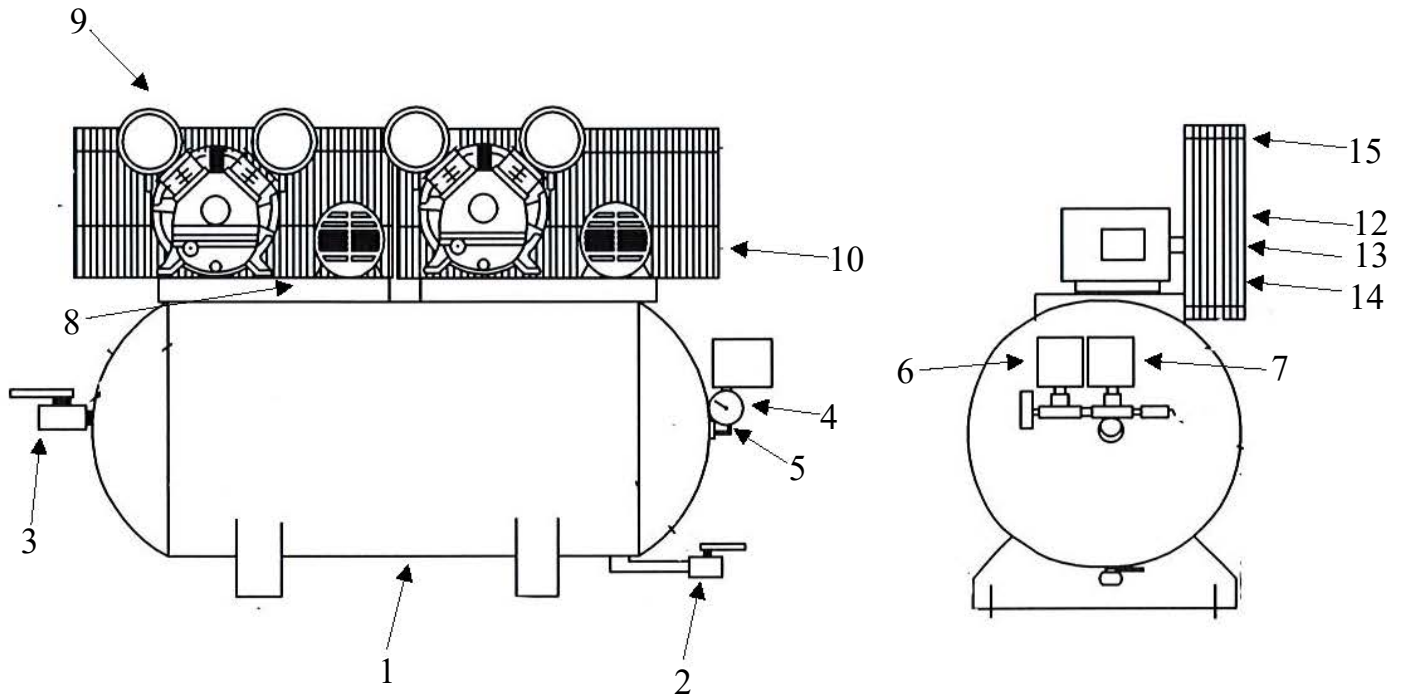

OMEGA COMPRESSORS

For us, it's not just business. It's personal.

BF-DX-0380

Spare Parts List

Ref. No.	Description	Part Number	Qty.
1	Horizontal Receiver	AR-DH80	1
2	Ball Valve	BV-25	1
3	Ball Valve	BV-75	1
4	Premium Gauge	GAD-20B2-300	1
5	Safety Valve	SV25-140	1
6	Lead Pressure Switch	PSHD-U7090	1
7	Lag Pressure Switch	PSHD-6080	1
8	Check Valve	CV-N7575ST	2
9	Pump	BF-50	2
10	Motor	MO-03-01	2
		MO-03-02	2
		MO-03-03	2
		MO-03-04	2
		MO-03-05	2
11	Alternating Panel*	ALT-03-01	1
		ALT-03-02	1
		ALT-03-03	1
		ALT-03-04	1
		ALT-03-05	1
12	Sheave/Pulley	2MAL62	2
13	Bushing	LX1-1/8	2
14	B67 Belt	VBB67	2
15	Belt Guard	BG-2A	2

*Alternating Panel shipped loose

OMEGA COMPRESSORS

For us, it's not just business. It's personal.

MODEL : BF50

SPARE PARTS LIST

NO : QC-2012

REF. NO.	DESCRIPTION	PART NO.	QTY.	REF. NO.	DESCRIPTION	PART NO.	QTY.
1	Cylinder head	3101085AB	2	17	Bolt	2B00-FM05*010WB	4
2	Allen bolt set	3B01-M10*055V	8	18	Breather cover set	3321010	2
3	Allen bolt set	3B01-M06*052Z	2	19	Bearing	2N35-6307LLU	2
4	Cylinder head gasket	2G01-029C	2	20	Crankshaft & balancer	3304111	1
5	Inlet&Exhaust valve assembly	3B13-K95B95	2	21	Pulley key	2N47-63*09	1
6	Valve seat gasket	2G03-020C	2	22	Oil seal	2N50-TC30*50*11	1
7	Double head screw set	3B11-003-A	8	23	Rear bearing seat	3311042	1
8	Cylinder	3201095	2	24	Hexagon bolt	2B00-SM10*025	4
9	Piston ring set	3B32-BF5090	2	25	Pulley	3PBPF-160A230M	1
10	Piston set	3B31-BF5090	2	26	Plate washer	2B34-13*52*14	1
11	Rod set	3B33-BF50	2	27	Hexagon bolt	3B00-SM12*050V	1
12	Bushing	3156103	1	28	Exhaust elbow	3N06-10T10HP	1
13	Crankcase	3301144	1	29	Exhaust three way pipe	3N09-10H10T10H3P	1
14	Oil draining plug	2N33-002	1	30	Exhaust tube set	3B2-10*420	1
15	Front cover	3309051A	1	31	Air filter	2140009	2
16	Hexagon bolt	2B00-SM08*025	2	32	Filter element	2142002	2