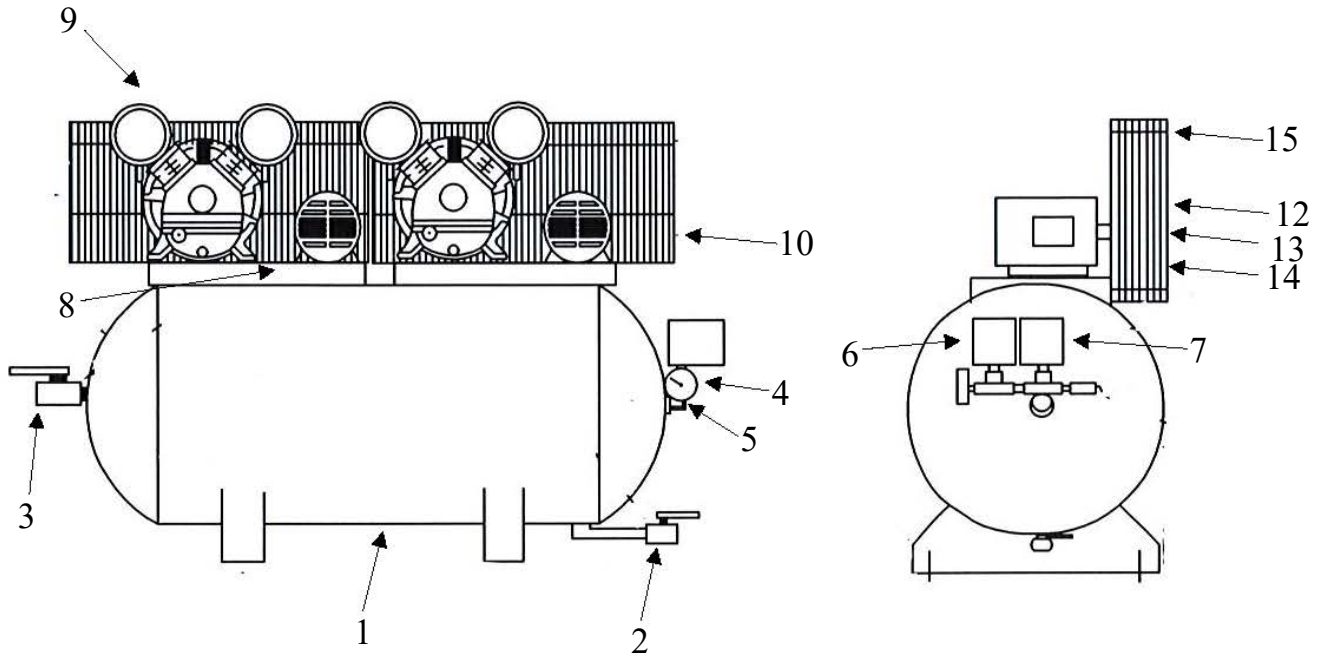

OMEGA COMPRESSORS

For us, it's not just business. It's personal.

BF-DX-0260

Spare Parts List

Ref. No.	Description	Part Number	Qty.
1	Horizontal Receiver	AR-DH60	1
2	Ball Valve	BV-25	1
3	Ball Valve	BV-75	1
4	Premium Gauge	GAD-20B2-300	1
5	Safety Valve	SV25-140	1
6	Lead Pressure Switch	PSHD-U7090	1
7	Lag Pressure Switch	PSHD-6080	1
8	Check Valve	CV-N5050ST	2
9	Pump	BF-20	2
10	Motor	MO-02-01	2
		MO-02-02	2
		MO-02-03	2
		MO-02-04	2
		MO-02-05	2
11	Alternating Panel*	ALT-02-01	1
		ALT-02-02	1
		ALT-02-03	1
		ALT-02-04	1
		ALT-02-05	1
12	Sheave/Pulley	MAL64	2
13	Bushing	LX7/8	2
14	A53 Belt	VBA53	2
15	Belt Guard	BG-1	2

*Alternating Panel shipped loose

OMEGA COMPRESSORS

For us, it's not just business. It's personal.

MODEL : BF20

SPARE PARTS LIST

NO:QC-2012

REF. NO.	DESCRIPTION	PART NO.	QTY.	REF. NO.	DESCRIPTION	PART NO.	QTY.
1	Cylinder head	3101084AB	2	17	Breather cover	3321010	1
2	Allen bolt set	3B01-M06*040V	8	18	Bearing	2N35-6205LLU	2
3	Cylinder head gasket	2G01-015C	2	19	Crankshaft & balancer	3304110	1
4	Inlet&Exhaust valve assembly	3B13-AC0765Y	2	20	Pulley key	2N47-63*09	1
5	Valve seat gasket	2G03-010H	2	21	Oil seal	2N50-TC24*47*07	1
6	Double head screw	3B11-001-A	8	22	Rear bearing seat	3311041	1
7	Cylinder	3201096	2	23	Hexagon bolt	2B00-SM08*025	4
8	Piston ring set	3B32-BF2065	2	24	Pulley	3PBF-125A124	1
9	Piston set	3B31-BF2065	2	25	Plate washer	2B30-08*35*35	1
10	Rod set	3B33-BF20	2	26	Hexagon bolt	3B00-SM08*035AV	1
11	Bushing	3156102	1	27	Exhaust elbow	2N06-04T04HC	1
12	Crankcase	3301143	1	28	Exhaust three way pipe	2N09-04H04T04H1C	1
13	Oil draining plug	2N33-002	1	29	Exhaust tube set	3B2-04*290	1
14	Front cover	3309050A	1	30	Air filter	2140038	2
15	Hexagon bolt	2B00-SM06*020	2	31	Filter element	2142021	2
16	Bolt	2B00-FM05*010WB	2				