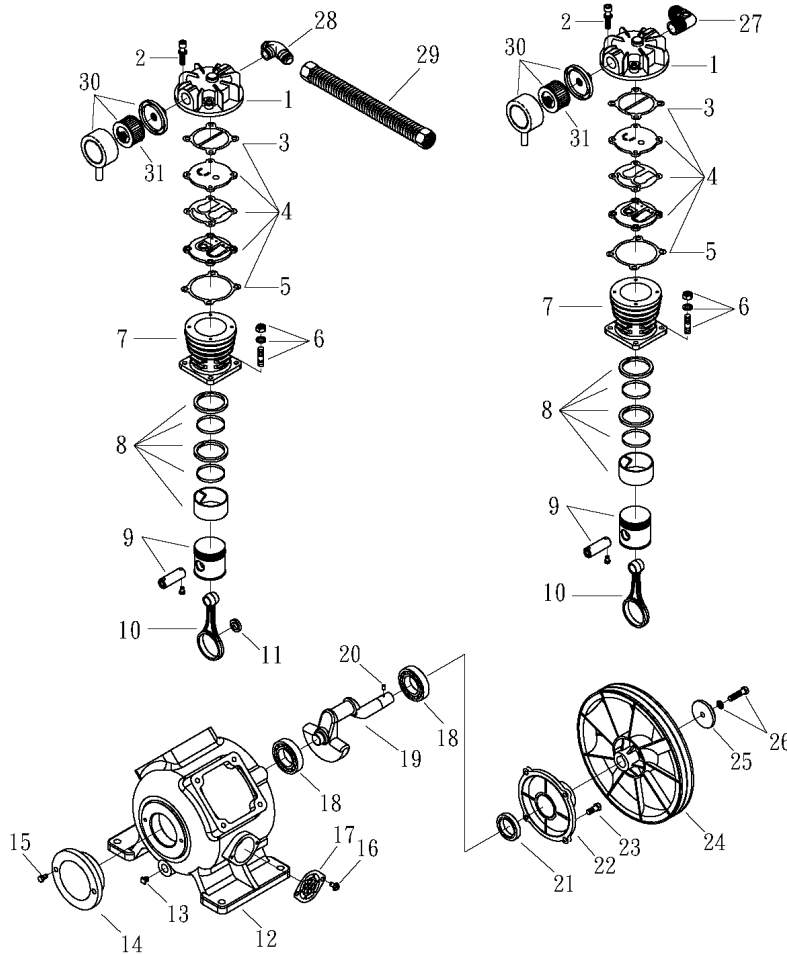

OMEGA COMPRESSORS

For us, it's not just business. It's personal.

BF-DX-0260

Spare Parts List

Ref. No.	Description	Part Number	Qty.
1	Horizontal Receiver	AR-DH60	1
2	Ball Valve	BV-25	1
3	Ball Valve	BV-75	1
4	Premium Gauge	GAD-20B2-300	1
5	Safety Valve	SV25-140	1
6	Lead Pressure Switch	PSHD-U7090	1
7	Lag Pressure Switch	PSHD-6080	1
8	Check Valve	CV-N5050ST	2
9	Pump	BF-20	2
10	Motor	MO-02-01	2
		MO-02-02	2
		MO-02-03	2
		MO-02-04	2
		MO-02-05	2
11	Alternating Panel*	ALT-02-01	1
		ALT-02-02	1
		ALT-02-03	1
		ALT-02-04	1
		ALT-02-05	1
12	Sheave/Pulley	MAL64	2
13	Bushing	LX7/8	2
14	A53 Belt	VBA53	2
15	Belt Guard	BG-1	2

*Alternating Panel shipped loose

OMEGA COMPRESSORS

For us, it's not just business. It's personal.

MODEL : BF20

SPARE PARTS LIST

NO:QC-2012

REF. NO.	DESCRIPTION	PART NO.	QTY.	REF. NO.	DESCRIPTION	PART NO.	QTY.
1	Cylinder head	3101084AB	2	17	Breather cover	3321010	1
2	Allen bolt set	3B01-M06*040V	8	18	Bearing	2N35-6205LLU	2
3	Cylinder head gasket	2G01-015C	2	19	Crankshaft & balancer	3304110	1
4	Inlet&Exhaust valve assembly	3B13-AC0765Y	2	20	Pulley key	2N47-63*09	1
5	Valve seat gasket	2G03-010H	2	21	Oil seal	2N50-TC24*47*07	1
6	Double head screw	3B11-001-A	8	22	Rear bearing seat	3311041	1
7	Cylinder	3201096	2	23	Hexagon bolt	2B00-SM08*025	4
8	Piston ring set	3B32-BF2065	2	24	Pulley	3PBF-125A124	1
9	Piston set	3B31-BF2065	2	25	Plate washer	2B30-08*35*35	1
10	Rod set	3B33-BF20	2	26	Hexagon bolt	3B00-SM08*035AV	1
11	Bushing	3156102	1	27	Exhaust elbow	2N06-04T04HC	1
12	Crankcase	3301143	1	28	Exhaust three way pipe	2N09-04H04T04H1C	1
13	Oil draining plug	2N33-002	1	29	Exhaust tube set	3B2-04*290	1
14	Front cover	3309050A	1	30	Air filter	2140038	2
15	Hexagon bolt	2B00-SM06*020	2	31	Filter element	2142021	2
16	Bolt	2B00-FM05*010WB	2				