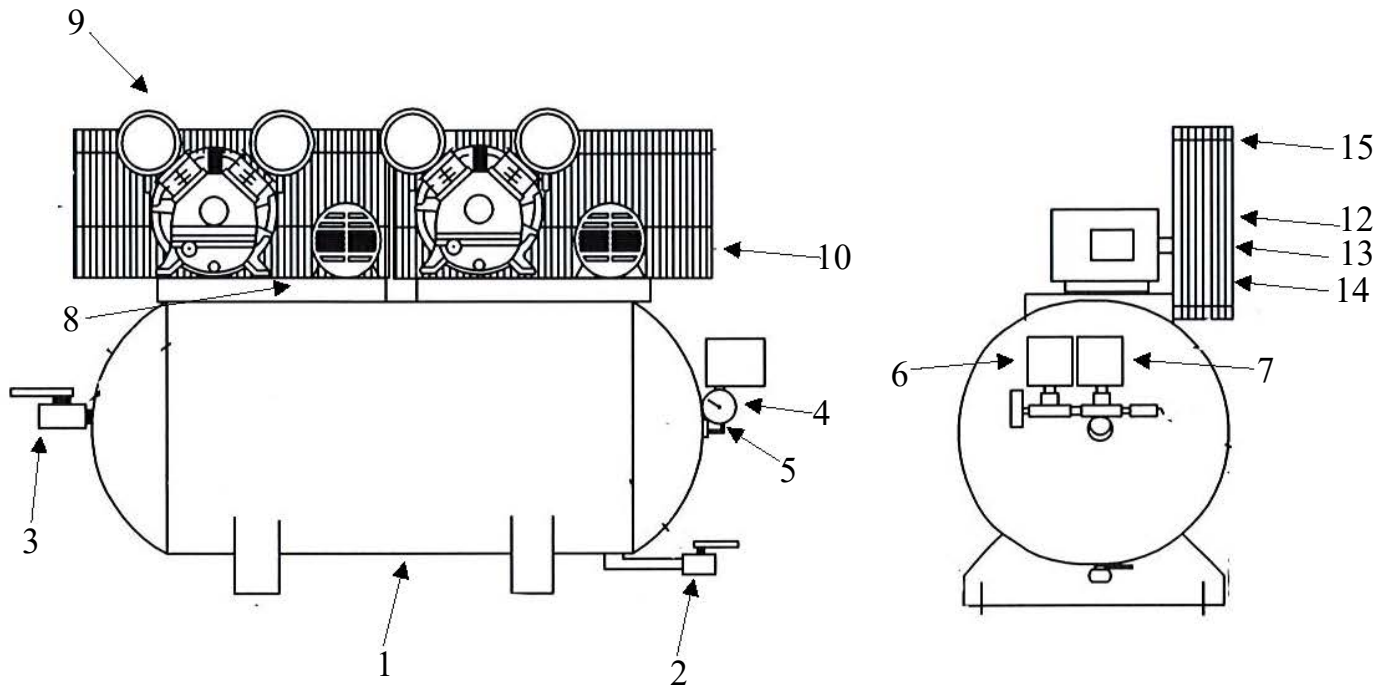

## Spare Parts List

Ref. No.	Description	Part Number	Qty.
1	Horizontal Receiver	AR-DH30	1
2	Ball Valve	BV-25	1
3	Ball Valve	BV-50	1
4	Premium Gauge	GAD-20B2-300	1
5	Safety Valve	SV25-140	1
6	Lead Pressure Switch	PSHD-U7090	1
7	Lag Pressure Switch	PSHD-6080	1
8	Check Valve	CV-N5050ST	2
9	Pump	BF-20	2
10	Motor	MO-02-01	2
		MO-02-02	2
		MO-02-03	2
		MO-02-04	2
		MO-02-05	2
11	Alternating Panel*	ALT-02-01	1
		ALT-02-02	1
		ALT-02-03	1
		ALT-02-04	1
		ALT-02-05	1
12	Sheave/Pulley	MAL64	2
13	Bushing	LX7/8	2
14	A53 Belt	VBA53	2
15	Belt Guard	BG-1	2

\*Alternating Panel shipped loose

## SPARE PARTS LIST

NO:QC-2012

REF. NO.	DESCRIPTION	PART NO.	QTY.	REF. NO.	DESCRIPTION	PART NO.	QTY.
1	Cylinder head	3101084AB	2	17	Breather cover	3321010	1
2	Allen bolt set	3B01-M06*040V	8	18	Bearing	2N35-6205LLU	2
3	Cylinder head gasket	2G01-015C	2	19	Crankshaft & balancer	3304110	1
4	Inlet&Exhaust valve assembly	3B13-AC0765Y	2	20	Pulley key	2N47-63*09	1
5	Valve seat gasket	2G03-010H	2	21	Oil seal	2N50-TC24*47*07	1
6	Double head screw	3B11-001-A	8	22	Rear bearing seat	3311041	1
7	Cylinder	3201096	2	23	Hexagon bolt	2B00-SM08*025	4
8	Piston ring set	3B32-BF2065	2	24	Pulley	3PBF-125A124	1
9	Piston set	3B31-BF2065	2	25	Plate washer	2B30-08*35*35	1
10	Rod set	3B33-BF20	2	26	Hexagon bolt	3B00-SM08*035AV	1
11	Bushing	3156102	1	27	Exhaust elbow	2N06-04T04HC	1
12	Crankcase	3301143	1	28	Exhaust three way pipe	2N09-04H04T04H1C	1
13	Oil draining plug	2N33-002	1	29	Exhaust tube set	3B2-04*290	1
14	Front cover	3309050A	1	30	Air filter	2140038	2
15	Hexagon bolt	2B00-SM06*020	2	31	Filter element	2142021	2
16	Bolt	2B00-FM05*010WB	2				