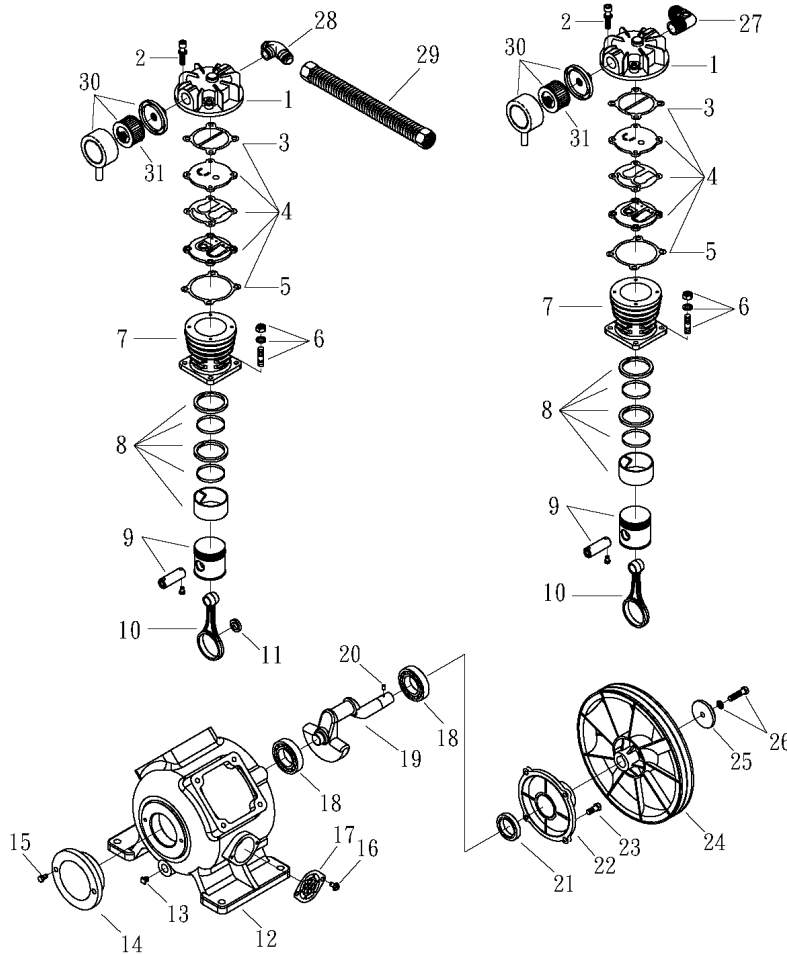

## Spare Parts List

Ref. No.	Description	Part Number	Qty.
1	Horizontal Receiver	AR-DH30	1
2	Ball Valve	BV-25	1
3	Ball Valve	BV-50	1
4	Premium Gauge	GAD-20B2-300	1
5	Safety Valve	SV25-140	1
6	Lead Pressure Switch	PSHD-U7090	1
7	Lag Pressure Switch	PSHD-6080	1
8	Check Valve	CV-N5050ST	2
9	Pump	BF-20	2
10	Motor	MO-02-01	2
		MO-02-02	2
		MO-02-03	2
		MO-02-04	2
		MO-02-05	2
11	Alternating Panel*	ALT-02-01	1
		ALT-02-02	1
		ALT-02-03	1
		ALT-02-04	1
		ALT-02-05	1
12	Sheave/Pulley	MAL64	2
13	Bushing	LX7/8	2
14	A53 Belt	VBA53	2
15	Belt Guard	BG-1	2

\*Alternating Panel shipped loose

## SPARE PARTS LIST

NO:QC-2012

REF. NO.	DESCRIPTION	PART NO.	QTY.	REF. NO.	DESCRIPTION	PART NO.	QTY.
1	Cylinder head	3101084AB	2	17	Breather cover	3321010	1
2	Allen bolt set	3B01-M06*040V	8	18	Bearing	2N35-6205LLU	2
3	Cylinder head gasket	2G01-015C	2	19	Crankshaft & balancer	3304110	1
4	Inlet&Exhaust valve assembly	3B13-AC0765Y	2	20	Pulley key	2N47-63*09	1
5	Valve seat gasket	2G03-010H	2	21	Oil seal	2N50-TC24*47*07	1
6	Double head screw	3B11-001-A	8	22	Rear bearing seat	3311041	1
7	Cylinder	3201096	2	23	Hexagon bolt	2B00-SM08*025	4
8	Piston ring set	3B32-BF2065	2	24	Pulley	3PBF-125A124	1
9	Piston set	3B31-BF2065	2	25	Plate washer	2B30-08*35*35	1
10	Rod set	3B33-BF20	2	26	Hexagon bolt	3B00-SM08*035AV	1
11	Bushing	3156102	1	27	Exhaust elbow	2N06-04T04HC	1
12	Crankcase	3301143	1	28	Exhaust three way pipe	2N09-04H04T04H1C	1
13	Oil draining plug	2N33-002	1	29	Exhaust tube set	3B2-04*290	1
14	Front cover	3309050A	1	30	Air filter	2140038	2
15	Hexagon bolt	2B00-SM06*020	2	31	Filter element	2142021	2
16	Bolt	2B00-FM05*010WB	2				