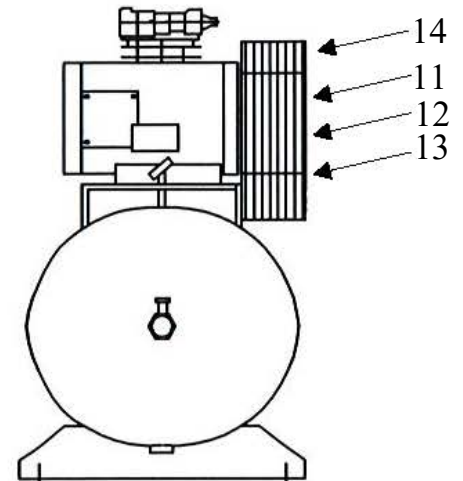

OMEGA COMPRESSORS

For us, it's not just business. It's personal.

BF-5080

Spare Parts List

Ref. No.	Description	Part Number	Qty.
1	Horizontal Receiver	AR-H80	1
2	Ball Valve	BV-25	1
3	Ball Valve	BV-75	1
4	Premium Gauge	GAD-20B2-300	1
5	Safety Valve	SV25-140	1
6	Pressure Switch	PSHD-U7090	1
7	Check Valve	CV-N751075ST	1
8	Pump	BF-50	1
9	Motor	MO-5-01	1
		MO-5-02	1
		MO-5-03	1
		MO-5-04	1
		MO-5-05	1
10	Magnetic Starter	MS-5-01	1
		MS-5-02	1
		MS-5-03	1
		MS-5-04	1
		MS-5-05	1
11	Sheave/Pulley	2MAL82	1
12	Bushing	LX1-1/8	1
13	A69 Belt	VBA69	2
14	Belt Guard	BG-2A	1

OMEGA COMPRESSORS

For us, it's not just business. It's personal.

MODEL : BF50

SPARE PARTS LIST

NO : QC-2012

REF. NO.	DESCRIPTION	PART NO.	QTY.	REF. NO.	DESCRIPTION	PART NO.	QTY.
1	Cylinder head	3101085AB	2	17	Bolt	2B00-FM05*010WB	4
2	Allen bolt set	3B01-M10*055V	8	18	Breather cover set	3321010	2
3	Allen bolt set	3B01-M06*052Z	2	19	Bearing	2N35-6307LLU	2
4	Cylinder head gasket	2G01-029C	2	20	Crankshaft & balancer	3304111	1
5	Inlet&Exhaust valve assembly	3B13-K95B95	2	21	Pulley key	2N47-63*09	1
6	Valve seat gasket	2G03-020C	2	22	Oil seal	2N50-TC30*50*11	1
7	Double head screw set	3B11-003-A	8	23	Rear bearing seat	3311042	1
8	Cylinder	3201095	2	24	Hexagon bolt	2B00-SM10*025	4
9	Piston ring set	3B32-BF5090	2	25	Pulley	3PBPF-160A230M	1
10	Piston set	3B31-BF5090	2	26	Plate washer	2B34-13*52*14	1
11	Rod set	3B33-BF50	2	27	Hexagon bolt	3B00-SM12*050V	1
12	Bushing	3156103	1	28	Exhaust elbow	3N06-10T10HP	1
13	Crankcase	3301144	1	29	Exhaust three way pipe	3N09-10H10T10H3P	1
14	Oil draining plug	2N33-002	1	30	Exhaust tube set	3B2-10*420	1
15	Front cover	3309051A	1	31	Air filter	2140009	2
16	Hexagon bolt	2B00-SM08*025	2	32	Filter element	2142002	2