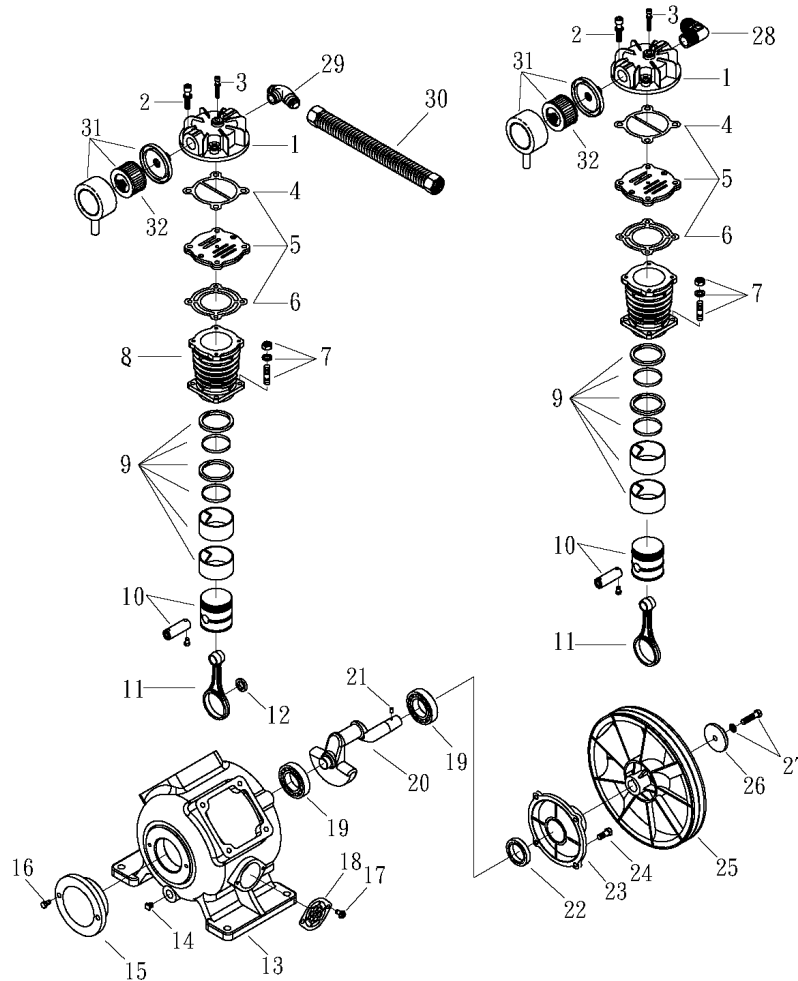

OMEGA COMPRESSORS

For us, it's not just business. It's personal.

BF-5080

Spare Parts List

Ref. No.	Description	Part Number	Qty.
1	Horizontal Receiver	AR-H80	1
2	Ball Valve	BV-25	1
3	Ball Valve	BV-75	1
4	Premium Gauge	GAD-20B2-300	1
5	Safety Valve	SV25-140	1
6	Pressure Switch	PSHD-U7090	1
7	Check Valve	CV-N751075ST	1
8	Pump	BF-50	1
9	Motor	MO-5-01	1
		MO-5-02	1
		MO-5-03	1
		MO-5-04	1
		MO-5-05	1
10	Magnetic Starter	MS-5-01	1
		MS-5-02	1
		MS-5-03	1
		MS-5-04	1
		MS-5-05	1
11	Sheave/Pulley	2MAL82	1
12	Bushing	LX1-1/8	1
13	A69 Belt	VBA69	2
14	Belt Guard	BG-2A	1

OMEGA COMPRESSORS

For us, it's not just business. It's personal.

MODEL : BF50

SPARE PARTS LIST

NO : QC-2012

REF. NO.	DESCRIPTION	PART NO.	QTY.	REF. NO.	DESCRIPTION	PART NO.	QTY.
1	Cylinder head	3101085AB	2	17	Bolt	2B00-FM05*010WB	4
2	Allen bolt set	3B01-M10*055V	8	18	Breather cover set	3321010	2
3	Allen bolt set	3B01-M06*052Z	2	19	Bearing	2N35-6307LLU	2
4	Cylinder head gasket	2G01-029C	2	20	Crankshaft & balancer	3304111	1
5	Inlet&Exhaust valve assembly	3B13-K95B95	2	21	Pulley key	2N47-63*09	1
6	Valve seat gasket	2G03-020C	2	22	Oil seal	2N50-TC30*50*11	1
7	Double head screw set	3B11-003-A	8	23	Rear bearing seat	3311042	1
8	Cylinder	3201095	2	24	Hexagon bolt	2B00-SM10*025	4
9	Piston ring set	3B32-BF5090	2	25	Pulley	3PBPF-160A230M	1
10	Piston set	3B31-BF5090	2	26	Plate washer	2B34-13*52*14	1
11	Rod set	3B33-BF50	2	27	Hexagon bolt	3B00-SM12*050V	1
12	Bushing	3156103	1	28	Exhaust elbow	3N06-10T10HP	1
13	Crankcase	3301144	1	29	Exhaust three way pipe	3N09-10H10T10H3P	1
14	Oil draining plug	2N33-002	1	30	Exhaust tube set	3B2-10*420	1
15	Front cover	3309051A	1	31	Air filter	2140009	2
16	Hexagon bolt	2B00-SM08*025	2	32	Filter element	2142002	2