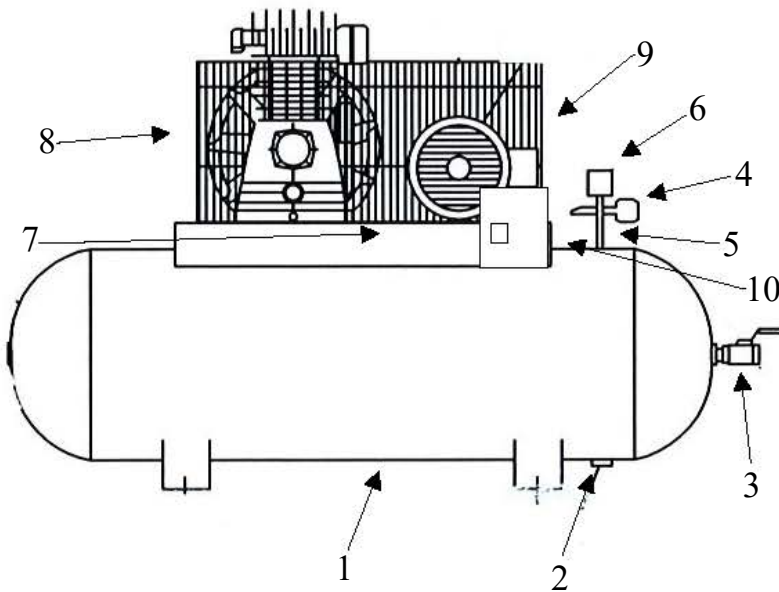

OMEGA COMPRESSORS

For us, it's not just business. It's personal.

BF-5080

Spare Parts List

Ref. No.	Description	Part Number	Qty.
1	Horizontal Receiver	AR-H80	1
2	Ball Valve	BV-25	1
3	Ball Valve	BV-75	1
4	Premium Gauge	GAD-20B2-300	1
5	Safety Valve	SV25-140	1
6	Pressure Switch	PSHD-U7090	1
7	Check Valve	CV-N751075ST	1
8	Pump	BF-50	1
9	Motor	MO-5-01	1
		MO-5-02	1
		MO-5-03	1
		MO-5-04	1
		MO-5-05	1
10	Magnetic Starter	MS-5-01	1
		MS-5-02	1
		MS-5-03	1
		MS-5-04	1
		MS-5-05	1
11	Sheave/Pulley	2MAL82	1
12	Bushing	LX1-1/8	1
13	A69 Belt	VBA69	2
14	Belt Guard	BG-2A	1

OMEGA COMPRESSORS

For us, it's not just business. It's personal.

MODEL : BF50

SPARE PARTS LIST

NO : QC-2012

REF. NO.	DESCRIPTION	PART NO.	QTY.	REF. NO.	DESCRIPTION	PART NO.	QTY.
1	Cylinder head	3101085AB	2	17	Bolt	2B00-FM05*010WB	4
2	Allen bolt set	3B01-M10*055V	8	18	Breather cover set	3321010	2
3	Allen bolt set	3B01-M06*052Z	2	19	Bearing	2N35-6307LLU	2
4	Cylinder head gasket	2G01-029C	2	20	Crankshaft & balancer	3304111	1
5	Inlet&Exhaust valve assembly	3B13-K95B95	2	21	Pulley key	2N47-63*09	1
6	Valve seat gasket	2G03-020C	2	22	Oil seal	2N50-TC30*50*11	1
7	Double head screw set	3B11-003-A	8	23	Rear bearing seat	3311042	1
8	Cylinder	3201095	2	24	Hexagon bolt	2B00-SM10*025	4
9	Piston ring set	3B32-BF5090	2	25	Pulley	3PBPF-160A230M	1
10	Piston set	3B31-BF5090	2	26	Plate washer	2B34-13*52*14	1
11	Rod set	3B33-BF50	2	27	Hexagon bolt	3B00-SM12*050V	1
12	Bushing	3156103	1	28	Exhaust elbow	3N06-10T10HP	1
13	Crankcase	3301144	1	29	Exhaust three way pipe	3N09-10H10T10H3P	1
14	Oil draining plug	2N33-002	1	30	Exhaust tube set	3B2-10*420	1
15	Front cover	3309051A	1	31	Air filter	2140009	2
16	Hexagon bolt	2B00-SM08*025	2	32	Filter element	2142002	2