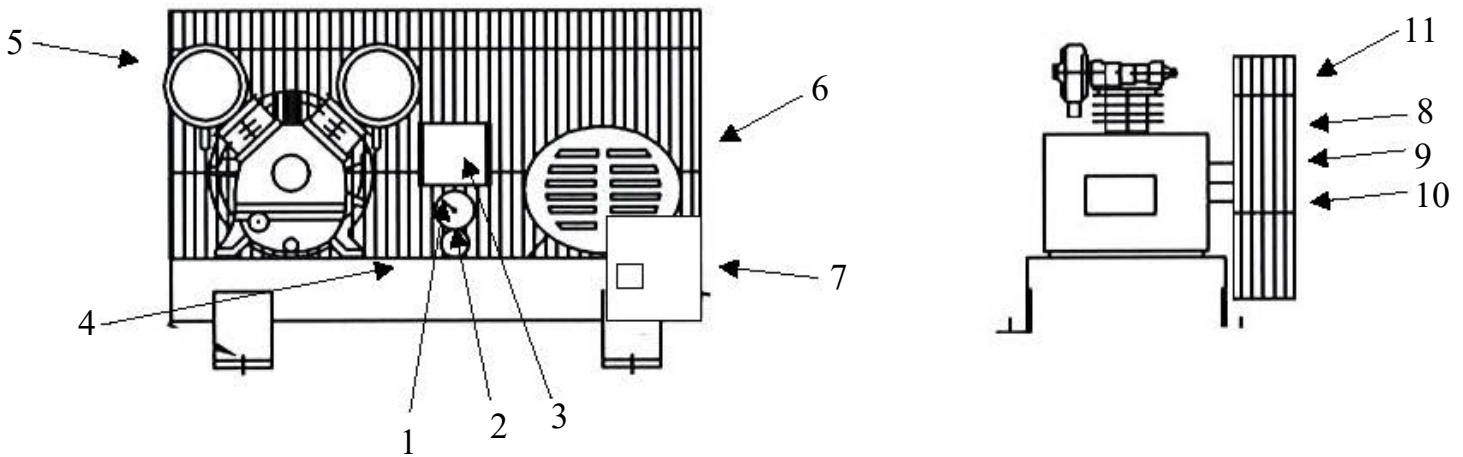

OMEGA COMPRESSORS

For us, it's not just business. It's personal.

BF-5000

Spare Parts List

Ref. No.	Description	Part Number	Qty.
1	Premium Gauge	GAL-25B2-300	1
2	Safety Valve	SV25-140	1
3	Pressure Switch	PSHD-U7090	1
4	Check Valve	CV-IL75	1
5	Pump	BF-50	1
6	Motor	MT-5-01	1
		MT-5-02	1
		MT-5-03	1
		MT-5-04	1
		MT-5-05	1
7	Magnetic Starter	MS-5-01	1
		MS-5-02	1
		MS-5-03	1
		MS-5-04	1
		MS-5-05	1
8	Sheave/Pulley	2MAL82	1
9	Bushing	LX1-1/8	1
10	A74 Belt	VBA74	2
11	Belt Guard	BG-2A	1

OMEGA COMPRESSORS

For us, it's not just business. It's personal.

MODEL : BF50

SPARE PARTS LIST

NO : QC-2012

REF. NO.	DESCRIPTION	PART NO.	QTY.	REF. NO.	DESCRIPTION	PART NO.	QTY.
1	Cylinder head	3101085AB	2	17	Bolt	2B00-FM05*010WB	4
2	Allen bolt set	3B01-M10*055V	8	18	Breather cover set	3321010	2
3	Allen bolt set	3B01-M06*052Z	2	19	Bearing	2N35-6307LLU	2
4	Cylinder head gasket	2G01-029C	2	20	Crankshaft & balancer	3304111	1
5	Inlet&Exhaust valve assembly	3B13-K95B95	2	21	Pulley key	2N47-63*09	1
6	Valve seat gasket	2G03-020C	2	22	Oil seal	2N50-TC30*50*11	1
7	Double head screw set	3B11-003-A	8	23	Rear bearing seat	3311042	1
8	Cylinder	3201095	2	24	Hexagon bolt	2B00-SM10*025	4
9	Piston ring set	3B32-BF5090	2	25	Pulley	3PBPF-160A230M	1
10	Piston set	3B31-BF5090	2	26	Plate washer	2B34-13*52*14	1
11	Rod set	3B33-BF50	2	27	Hexagon bolt	3B00-SM12*050V	1
12	Bushing	3156103	1	28	Exhaust elbow	3N06-10T10HP	1
13	Crankcase	3301144	1	29	Exhaust three way pipe	3N09-10H10T10H3P	1
14	Oil draining plug	2N33-002	1	30	Exhaust tube set	3B2-10*420	1
15	Front cover	3309051A	1	31	Air filter	2140009	2
16	Hexagon bolt	2B00-SM08*025	2	32	Filter element	2142002	2