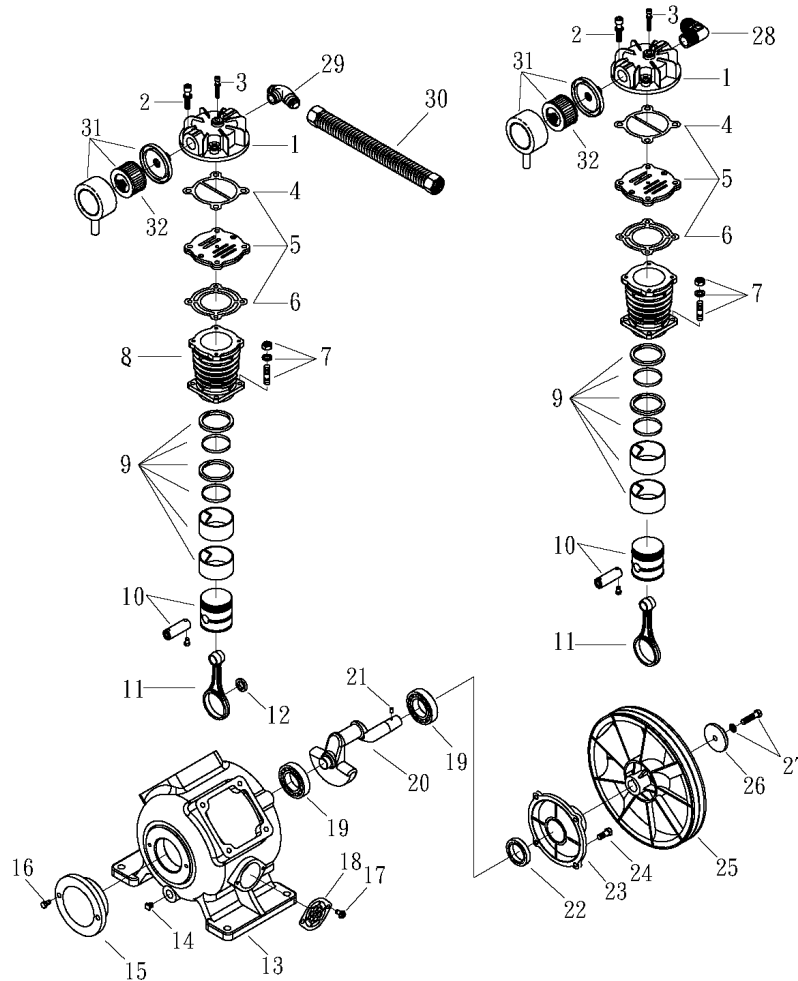

OMEGA COMPRESSORS

For us, it's not just business. It's personal.

BF-5000

Spare Parts List

Ref. No.	Description	Part Number	Qty.
1	Premium Gauge	GAL-25B2-300	1
2	Safety Valve	SV25-140	1
3	Pressure Switch	PSHD-U7090	1
4	Check Valve	CV-IL75	1
5	Pump	BF-50	1
6	Motor	MT-5-01	1
		MT-5-02	1
		MT-5-03	1
		MT-5-04	1
		MT-5-05	1
7	Magnetic Starter	MS-5-01	1
		MS-5-02	1
		MS-5-03	1
		MS-5-04	1
		MS-5-05	1
8	Sheave/Pulley	2MAL82	1
9	Bushing	LX1-1/8	1
10	A74 Belt	VBA74	2
11	Belt Guard	BG-2A	1

OMEGA COMPRESSORS

For us, it's not just business. It's personal.

MODEL : BF50

SPARE PARTS LIST

NO : QC-2012

REF. NO.	DESCRIPTION	PART NO.	QTY.	REF. NO.	DESCRIPTION	PART NO.	QTY.
1	Cylinder head	3101085AB	2	17	Bolt	2B00-FM05*010WB	4
2	Allen bolt set	3B01-M10*055V	8	18	Breather cover set	3321010	2
3	Allen bolt set	3B01-M06*052Z	2	19	Bearing	2N35-6307LLU	2
4	Cylinder head gasket	2G01-029C	2	20	Crankshaft & balancer	3304111	1
5	Inlet&Exhaust valve assembly	3B13-K95B95	2	21	Pulley key	2N47-63*09	1
6	Valve seat gasket	2G03-020C	2	22	Oil seal	2N50-TC30*50*11	1
7	Double head screw set	3B11-003-A	8	23	Rear bearing seat	3311042	1
8	Cylinder	3201095	2	24	Hexagon bolt	2B00-SM10*025	4
9	Piston ring set	3B32-BF5090	2	25	Pulley	3PBPF-160A230M	1
10	Piston set	3B31-BF5090	2	26	Plate washer	2B34-13*52*14	1
11	Rod set	3B33-BF50	2	27	Hexagon bolt	3B00-SM12*050V	1
12	Bushing	3156103	1	28	Exhaust elbow	3N06-10T10HP	1
13	Crankcase	3301144	1	29	Exhaust three way pipe	3N09-10H10T10H3P	1
14	Oil draining plug	2N33-002	1	30	Exhaust tube set	3B2-10*420	1
15	Front cover	3309051A	1	31	Air filter	2140009	2
16	Hexagon bolt	2B00-SM08*025	2	32	Filter element	2142002	2