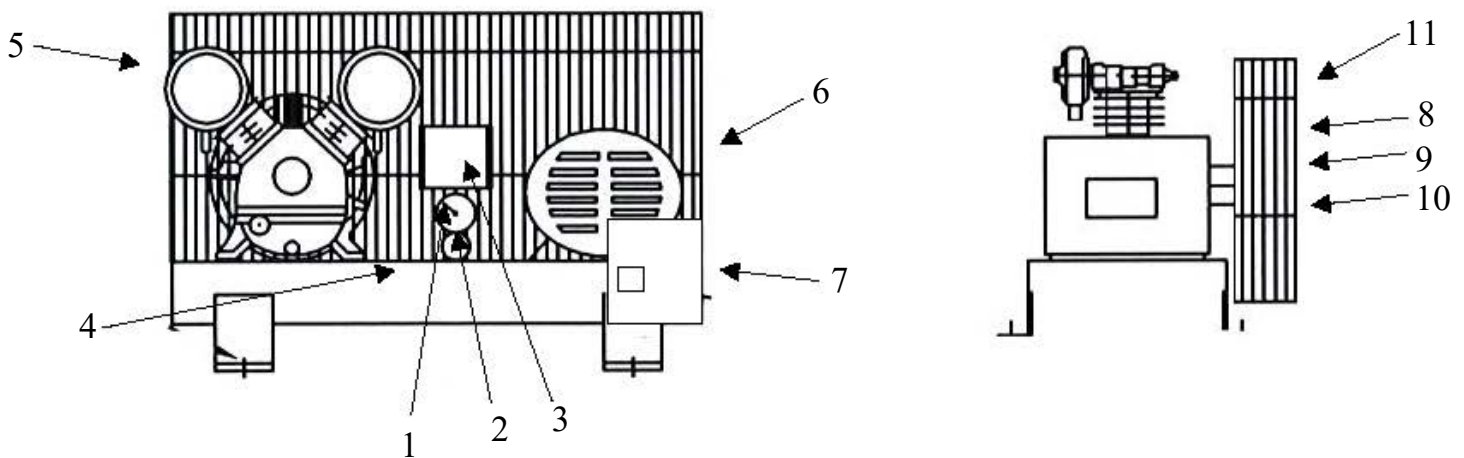

## Spare Parts List

Ref. No.	Description	Part Number	Qty.
1	Premium Gauge	GAL-25B2-300	1
2	Safety Valve	SV25-140	1
3	Pressure Switch	PSHD-U7090	1
4	Check Valve	CV-IL10	1
5	Pump	BF-100	1
6	Motor	MO-10-01	1
		MO-10-02	1
		MO-10-03	1
		MO-10-04	1
		MO-10-05	1
7	Magnetic Starter	MS-10-01	1
		MS-10-02	1
		MS-10-03	1
		MS-10-04	1
		MS-10-05	1
8	Sheave/Pulley	3B54	1
9	Bushing	SDX1-3/8	1
10	B64 Belt	VBB64	2
11	Belt Guard	BG-3	1

## SPARE PARTS LIST

NO : QC-2101

REF. NO.	DESCRIPTION	PART NO.	QTY.	REF. NO.	DESCRIPTION	PART NO.	QTY.
1	Cylinder head	3101085AB	3	19	Bearing	2N35-6308LLU	1
2	Allen bolt set	3B01-M10*050V	12	20	Crankshaft & balancer	3304112	1
3	Allen bolt set	3B01-M06*052Z	4	21	Pulley key	2N47-10*8*40	1
4	Cylinder head gasket	2G01-029C	3	22	Oil seal	2N50-TC43*68*12	1
5	Inlet&Exhaust valve assembly	3B13-K95B95	3	23	Bearing	2N35-6309LLU	1
6	Valve seat gasket	2G03-020C	3	24	Rear bearing seat	3311043	1
7	Double head screw	3B11-003-A	12	25	Hexagon bolt	2B00-SM10*025	4
8	Cylinder	3201095	3	26	Pulley	3PBF-115B243	1
9	Piston ring set	3B32-BF5090	3	27	Plate washer	2B34-13*75*13	1
10	Piston set	3B31-BF5090	3	28	Hexagon bolt set	3B00-SM12*050V	1
11	Rod set	3B33-BF50	3	29	Fly wheel	3PBF-516*228	1
12	Bushing	3156103	2	30	Hexagon bolt set	3B00-SM08*035AV	6
13	Crankcase	3301145	1	31	Exhaust three way pipe	3N09-10H10T10H3P	2
14	Oil draining plug	2N33-002	1	32	Exhaust three way pipe	3N09-10H10T10H4P	1
15	Front cover	3309052A	1	33	Exhaust tube set	3B2-10*270	2
16	Hexagon bolt	2B00-SM08*025	2	34	Air filter	2140011	3
17	Bolt	2B00-FM05*010WB	4	35	Filter element	2142009	3
18	Breather cover set	2321010	2				