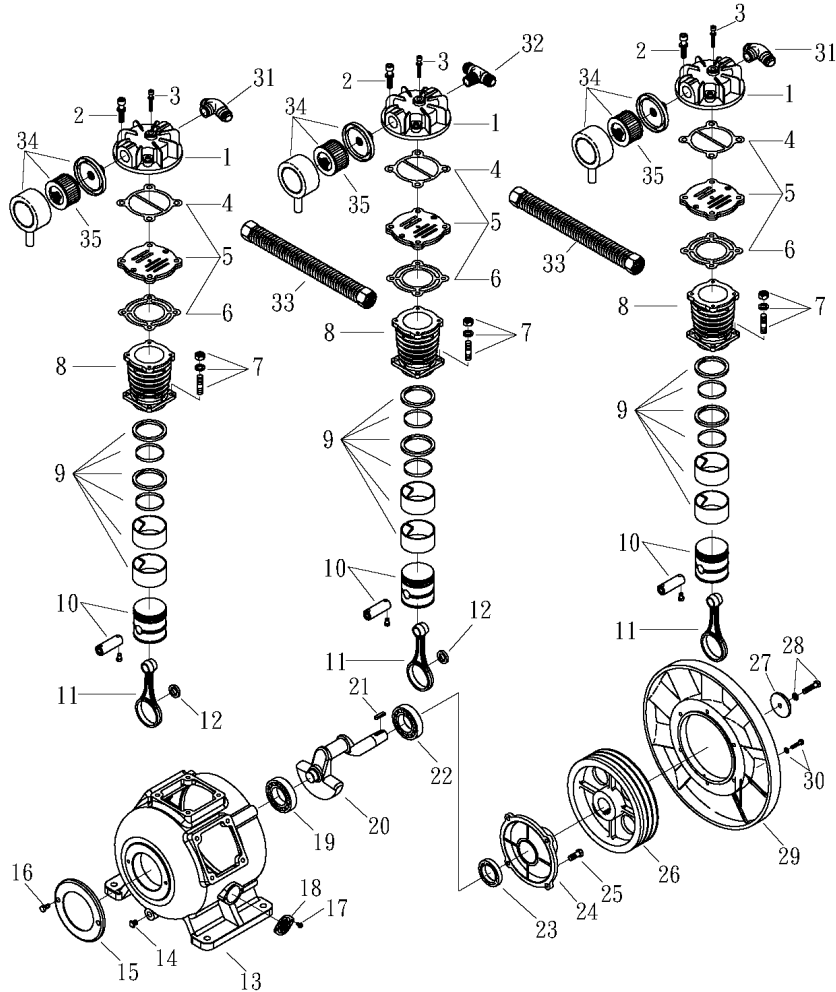

## Spare Parts List

Ref. No.	Description	Part Number	Qty.
1	Premium Gauge	GAL-25B2-300	1
2	Safety Valve	SV25-140	1
3	Pressure Switch	PSHD-U7090	1
4	Check Valve	CV-IL10	1
5	Pump	BF-100	1
6	Motor	MO-10-01	1
		MO-10-02	1
		MO-10-03	1
		MO-10-04	1
		MO-10-05	1
7	Magnetic Starter	MS-10-01	1
		MS-10-02	1
		MS-10-03	1
		MS-10-04	1
		MS-10-05	1
8	Sheave/Pulley	3B54	1
9	Bushing	SDX1-3/8	1
10	B64 Belt	VBB64	2
11	Belt Guard	BG-3	1

## SPARE PARTS LIST

NO : QC-2101

REF. NO.	DESCRIPTION	PART NO.	QTY.	REF. NO.	DESCRIPTION	PART NO.	QTY.
1	Cylinder head	3101085AB	3	19	Bearing	2N35-6308LLU	1
2	Allen bolt set	3B01-M10*050V	12	20	Crankshaft & balancer	3304112	1
3	Allen bolt set	3B01-M06*052Z	4	21	Pulley key	2N47-10*8*40	1
4	Cylinder head gasket	2G01-029C	3	22	Oil seal	2N50-TC43*68*12	1
5	Inlet&Exhaust valve assembly	3B13-K95B95	3	23	Bearing	2N35-6309LLU	1
6	Valve seat gasket	2G03-020C	3	24	Rear bearing seat	3311043	1
7	Double head screw	3B11-003-A	12	25	Hexagon bolt	2B00-SM10*025	4
8	Cylinder	3201095	3	26	Pulley	3PBF-115B243	1
9	Piston ring set	3B32-BF5090	3	27	Plate washer	2B34-13*75*13	1
10	Piston set	3B31-BF5090	3	28	Hexagon bolt set	3B00-SM12*050V	1
11	Rod set	3B33-BF50	3	29	Fly wheel	3PBF-516*228	1
12	Bushing	3156103	2	30	Hexagon bolt set	3B00-SM08*035AV	6
13	Crankcase	3301145	1	31	Exhaust three way pipe	3N09-10H10T10H3P	2
14	Oil draining plug	2N33-002	1	32	Exhaust three way pipe	3N09-10H10T10H4P	1
15	Front cover	3309052A	1	33	Exhaust tube set	3B2-10*270	2
16	Hexagon bolt	2B00-SM08*025	2	34	Air filter	2140011	3
17	Bolt	2B00-FM05*010WB	4	35	Filter element	2142009	3
18	Breather cover set	2321010	2				