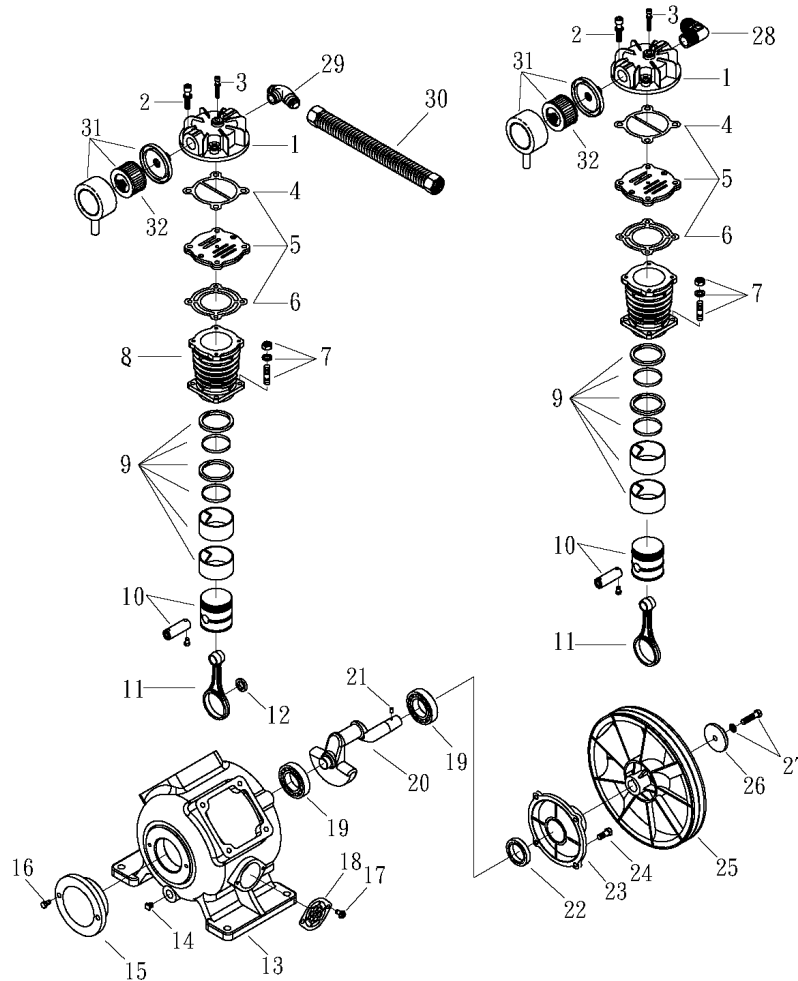

OMEGA COMPRESSORS

For us, it's not just business. It's personal.

BF-0360

Spare Parts List

Ref. No.	Description	Part Number	Qty.
1	Horizontal Receiver	AR-H60	1
2	Ball Valve	BV-25	1
3	Ball Valve	BV-75	1
4	Premium Gauge	GAD-20B2-300	1
5	Safety Valve	SV25-140	1
6	Pressure Switch	PSHD-U7090	1
7	Check Valve	CV-N7575ST	1
8	Pump	BF-50	1
9	Motor	MO-03-01	1
		MO-03-02	1
		MO-03-03	1
		MO-03-04	1
		MO-03-05	1
10	Magnetic Starter	MS-03-01	1
		MS-03-02	1
		MS-03-03	1
		MS-03-04	1
		MS-03-05	1
11	Sheave/Pulley	2MAL62	1
12	Bushing	LX1-1/8	1
13	A67 Belt	VBA67	2
14	Belt Guard	BG-2A	1

OMEGA COMPRESSORS

For us, it's not just business. It's personal.

MODEL : BF50

SPARE PARTS LIST

NO : QC-2012

REF. NO.	DESCRIPTION	PART NO.	QTY.	REF. NO.	DESCRIPTION	PART NO.	QTY.
1	Cylinder head	3101085AB	2	17	Bolt	2B00-FM05*010WB	4
2	Allen bolt set	3B01-M10*055V	8	18	Breather cover set	3321010	2
3	Allen bolt set	3B01-M06*052Z	2	19	Bearing	2N35-6307LLU	2
4	Cylinder head gasket	2G01-029C	2	20	Crankshaft & balancer	3304111	1
5	Inlet&Exhaust valve assembly	3B13-K95B95	2	21	Pulley key	2N47-63*09	1
6	Valve seat gasket	2G03-020C	2	22	Oil seal	2N50-TC30*50*11	1
7	Double head screw set	3B11-003-A	8	23	Rear bearing seat	3311042	1
8	Cylinder	3201095	2	24	Hexagon bolt	2B00-SM10*025	4
9	Piston ring set	3B32-BF5090	2	25	Pulley	3PBPF-160A230M	1
10	Piston set	3B31-BF5090	2	26	Plate washer	2B34-13*52*14	1
11	Rod set	3B33-BF50	2	27	Hexagon bolt	3B00-SM12*050V	1
12	Bushing	3156103	1	28	Exhaust elbow	3N06-10T10HP	1
13	Crankcase	3301144	1	29	Exhaust three way pipe	3N09-10H10T10H3P	1
14	Oil draining plug	2N33-002	1	30	Exhaust tube set	3B2-10*420	1
15	Front cover	3309051A	1	31	Air filter	2140009	2
16	Hexagon bolt	2B00-SM08*025	2	32	Filter element	2142002	2