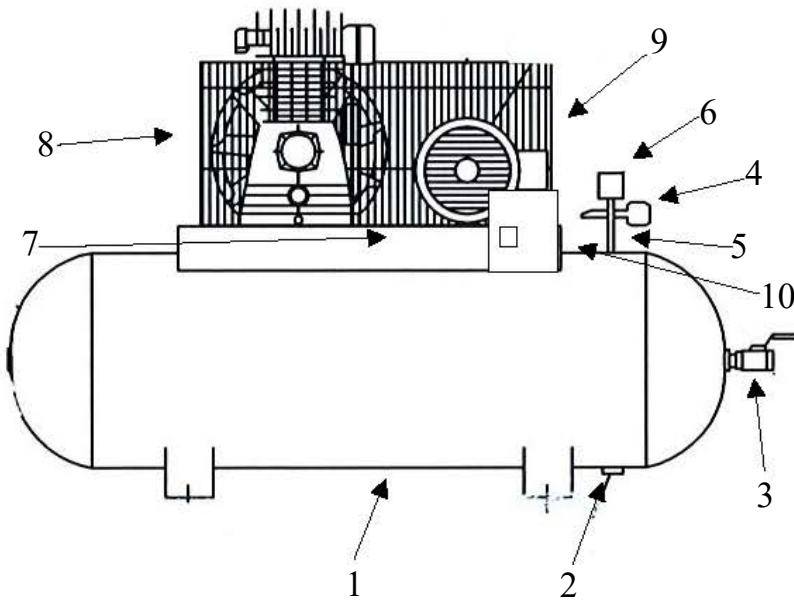

OMEGA COMPRESSORS

For us, it's not just business. It's personal.

BF-0360

Spare Parts List

Ref. No.	Description	Part Number	Qty.
1	Horizontal Receiver	AR-H60	1
2	Ball Valve	BV-25	1
3	Ball Valve	BV-75	1
4	Premium Gauge	GAD-20B2-300	1
5	Safety Valve	SV25-140	1
6	Pressure Switch	PSHD-U7090	1
7	Check Valve	CV-N7575ST	1
8	Pump	BF-50	1
9	Motor	MO-03-01	1
		MO-03-02	1
		MO-03-03	1
		MO-03-04	1
		MO-03-05	1
10	Magnetic Starter	MS-03-01	1
		MS-03-02	1
		MS-03-03	1
		MS-03-04	1
		MS-03-05	1
11	Sheave/Pulley	2MAL62	1
12	Bushing	LX1-1/8	1
13	A67 Belt	VBA67	2
14	Belt Guard	BG-2A	1

OMEGA COMPRESSORS

For us, it's not just business. It's personal.

MODEL : BF50

SPARE PARTS LIST

NO : QC-2012

REF. NO.	DESCRIPTION	PART NO.	QTY.	REF. NO.	DESCRIPTION	PART NO.	QTY.
1	Cylinder head	3101085AB	2	17	Bolt	2B00-FM05*010WB	4
2	Allen bolt set	3B01-M10*055V	8	18	Breather cover set	3321010	2
3	Allen bolt set	3B01-M06*052Z	2	19	Bearing	2N35-6307LLU	2
4	Cylinder head gasket	2G01-029C	2	20	Crankshaft & balancer	3304111	1
5	Inlet&Exhaust valve assembly	3B13-K95B95	2	21	Pulley key	2N47-63*09	1
6	Valve seat gasket	2G03-020C	2	22	Oil seal	2N50-TC30*50*11	1
7	Double head screw set	3B11-003-A	8	23	Rear bearing seat	3311042	1
8	Cylinder	3201095	2	24	Hexagon bolt	2B00-SM10*025	4
9	Piston ring set	3B32-BF5090	2	25	Pulley	3PBPF-160A230M	1
10	Piston set	3B31-BF5090	2	26	Plate washer	2B34-13*52*14	1
11	Rod set	3B33-BF50	2	27	Hexagon bolt	3B00-SM12*050V	1
12	Bushing	3156103	1	28	Exhaust elbow	3N06-10T10HP	1
13	Crankcase	3301144	1	29	Exhaust three way pipe	3N09-10H10T10H3P	1
14	Oil draining plug	2N33-002	1	30	Exhaust tube set	3B2-10*420	1
15	Front cover	3309051A	1	31	Air filter	2140009	2
16	Hexagon bolt	2B00-SM08*025	2	32	Filter element	2142002	2