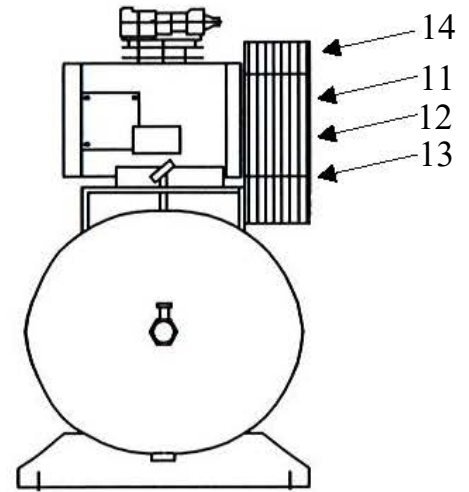

OMEGA COMPRESSORS

For us, it's not just business. It's personal.

BF-0360

Spare Parts List

Ref. No.	Description	Part Number	Qty.
1	Horizontal Receiver	AR-H60	1
2	Ball Valve	BV-25	1
3	Ball Valve	BV-75	1
4	Premium Gauge	GAD-20B2-300	1
5	Safety Valve	SV25-140	1
6	Pressure Switch	PSHD-U7090	1
7	Check Valve	CV-N7575ST	1
8	Pump	BF-50	1
9	Motor	MO-03-01	1
		MO-03-02	1
		MO-03-03	1
		MO-03-04	1
		MO-03-05	1
10	Magnetic Starter	MS-03-01	1
		MS-03-02	1
		MS-03-03	1
		MS-03-04	1
		MS-03-05	1
11	Sheave/Pulley	2MAL62	1
12	Bushing	LX1-1/8	1
13	A67 Belt	VBA67	2
14	Belt Guard	BG-2A	1

OMEGA COMPRESSORS

For us, it's not just business. It's personal.

MODEL : BF50

SPARE PARTS LIST

NO : QC-2012

REF. NO.	DESCRIPTION	PART NO.	QTY.	REF. NO.	DESCRIPTION	PART NO.	QTY.
1	Cylinder head	3101085AB	2	17	Bolt	2B00-FM05*010WB	4
2	Allen bolt set	3B01-M10*055V	8	18	Breather cover set	3321010	2
3	Allen bolt set	3B01-M06*052Z	2	19	Bearing	2N35-6307LLU	2
4	Cylinder head gasket	2G01-029C	2	20	Crankshaft & balancer	3304111	1
5	Inlet&Exhaust valve assembly	3B13-K95B95	2	21	Pulley key	2N47-63*09	1
6	Valve seat gasket	2G03-020C	2	22	Oil seal	2N50-TC30*50*11	1
7	Double head screw set	3B11-003-A	8	23	Rear bearing seat	3311042	1
8	Cylinder	3201095	2	24	Hexagon bolt	2B00-SM10*025	4
9	Piston ring set	3B32-BF5090	2	25	Pulley	3PBPF-160A230M	1
10	Piston set	3B31-BF5090	2	26	Plate washer	2B34-13*52*14	1
11	Rod set	3B33-BF50	2	27	Hexagon bolt	3B00-SM12*050V	1
12	Bushing	3156103	1	28	Exhaust elbow	3N06-10T10HP	1
13	Crankcase	3301144	1	29	Exhaust three way pipe	3N09-10H10T10H3P	1
14	Oil draining plug	2N33-002	1	30	Exhaust tube set	3B2-10*420	1
15	Front cover	3309051A	1	31	Air filter	2140009	2
16	Hexagon bolt	2B00-SM08*025	2	32	Filter element	2142002	2