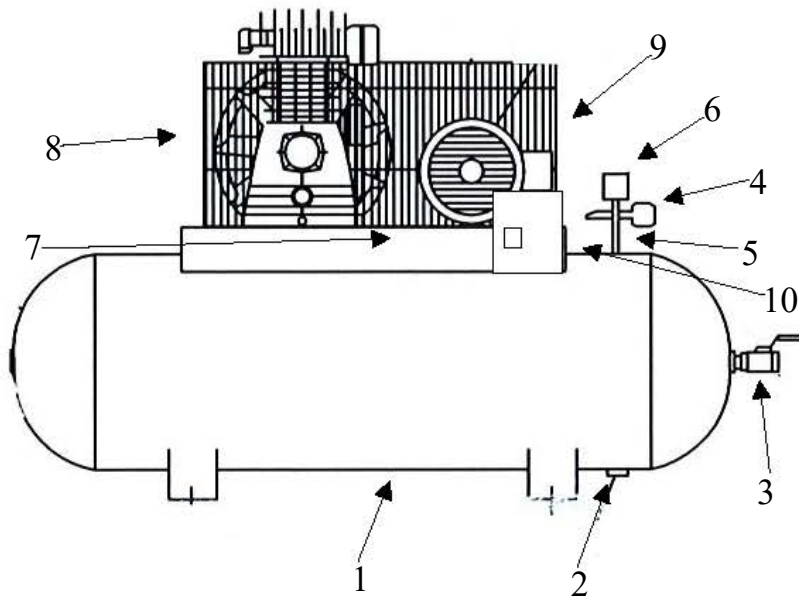

OMEGA COMPRESSORS

For us, it's not just business. It's personal.

BF-0260

Spare Parts List

Ref. No.	Description	Part Number	Qty.
1	Horizontal Receiver	AR-H60	1
2	Ball Valve	BV-25	1
3	Ball Valve	BV-75	1
4	Premium Gauge	GAD-20B2-300	1
5	Safety Valve	SV25-140	1
6	Pressure Switch	PSHD-U7090	1
7	Check Valve	CV-N5075ST	1
8	Pump	BF-20	1
9	Motor	MO-02-01	1
		MO-02-02	1
		MO-02-03	1
		MO-02-04	1
		MO-02-05	1
10	Magnetic Starter	MS-02-01	1
		MS-02-02	1
		MS-02-03	1
		MS-02-04	1
		MS-02-05	1
11	Sheave/Pulley	MAL64	1
12	Bushing	LX7/8	1
13	A62 Belt	VBA62	1
14	Belt Guard	BG-2A	1

OMEGA COMPRESSORS

For us, it's not just business. It's personal.

MODEL : BF20

SPARE PARTS LIST

NO:QC-2012

REF. NO.	DESCRIPTION	PART NO.	QTY.	REF. NO.	DESCRIPTION	PART NO.	QTY.
1	Cylinder head	3101084AB	2	17	Breather cover	3321010	1
2	Allen bolt set	3B01-M06*040V	8	18	Bearing	2N35-6205LLU	2
3	Cylinder head gasket	2G01-015C	2	19	Crankshaft & balancer	3304110	1
4	Inlet&Exhaust valve assembly	3B13-AC0765Y	2	20	Pulley key	2N47-63*09	1
5	Valve seat gasket	2G03-010H	2	21	Oil seal	2N50-TC24*47*07	1
6	Double head screw	3B11-001-A	8	22	Rear bearing seat	3311041	1
7	Cylinder	3201096	2	23	Hexagon bolt	2B00-SM08*025	4
8	Piston ring set	3B32-BF2065	2	24	Pulley	3PBF-125A124	1
9	Piston set	3B31-BF2065	2	25	Plate washer	2B30-08*35*35	1
10	Rod set	3B33-BF20	2	26	Hexagon bolt	3B00-SM08*035AV	1
11	Bushing	3156102	1	27	Exhaust elbow	2N06-04T04HC	1
12	Crankcase	3301143	1	28	Exhaust three way pipe	2N09-04H04T04H1C	1
13	Oil draining plug	2N33-002	1	29	Exhaust tube set	3B2-04*290	1
14	Front cover	3309050A	1	30	Air filter	2140038	2
15	Hexagon bolt	2B00-SM06*020	2	31	Filter element	2142021	2
16	Bolt	2B00-FM05*010WB	2				