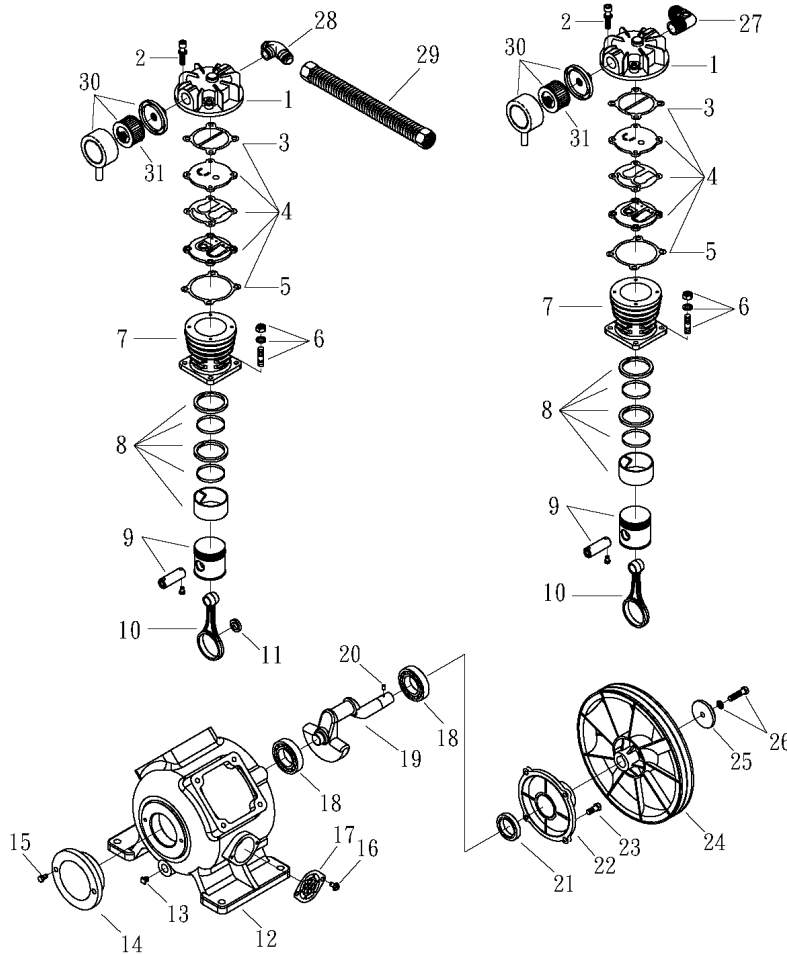

OMEGA COMPRESSORS

For us, it's not just business. It's personal.

BF-0260

Spare Parts List

Ref. No.	Description	Part Number	Qty.
1	Horizontal Receiver	AR-H60	1
2	Ball Valve	BV-25	1
3	Ball Valve	BV-75	1
4	Premium Gauge	GAD-20B2-300	1
5	Safety Valve	SV25-140	1
6	Pressure Switch	PSHD-U7090	1
7	Check Valve	CV-N5075ST	1
8	Pump	BF-20	1
9	Motor	MO-02-01	1
		MO-02-02	1
		MO-02-03	1
		MO-02-04	1
		MO-02-05	1
10	Magnetic Starter	MS-02-01	1
		MS-02-02	1
		MS-02-03	1
		MS-02-04	1
		MS-02-05	1
11	Sheave/Pulley	MAL64	1
12	Bushing	LX7/8	1
13	A62 Belt	VBA62	1
14	Belt Guard	BG-2A	1

OMEGA COMPRESSORS

For us, it's not just business. It's personal.

MODEL : BF20

SPARE PARTS LIST

NO:QC-2012

REF. NO.	DESCRIPTION	PART NO.	QTY.	REF. NO.	DESCRIPTION	PART NO.	QTY.
1	Cylinder head	3101084AB	2	17	Breather cover	3321010	1
2	Allen bolt set	3B01-M06*040V	8	18	Bearing	2N35-6205LLU	2
3	Cylinder head gasket	2G01-015C	2	19	Crankshaft & balancer	3304110	1
4	Inlet&Exhaust valve assembly	3B13-AC0765Y	2	20	Pulley key	2N47-63*09	1
5	Valve seat gasket	2G03-010H	2	21	Oil seal	2N50-TC24*47*07	1
6	Double head screw	3B11-001-A	8	22	Rear bearing seat	3311041	1
7	Cylinder	3201096	2	23	Hexagon bolt	2B00-SM08*025	4
8	Piston ring set	3B32-BF2065	2	24	Pulley	3PBF-125A124	1
9	Piston set	3B31-BF2065	2	25	Plate washer	2B30-08*35*35	1
10	Rod set	3B33-BF20	2	26	Hexagon bolt	3B00-SM08*035AV	1
11	Bushing	3156102	1	27	Exhaust elbow	2N06-04T04HC	1
12	Crankcase	3301143	1	28	Exhaust three way pipe	2N09-04H04T04H1C	1
13	Oil draining plug	2N33-002	1	29	Exhaust tube set	3B2-04*290	1
14	Front cover	3309050A	1	30	Air filter	2140038	2
15	Hexagon bolt	2B00-SM06*020	2	31	Filter element	2142021	2
16	Bolt	2B00-FM05*010WB	2				