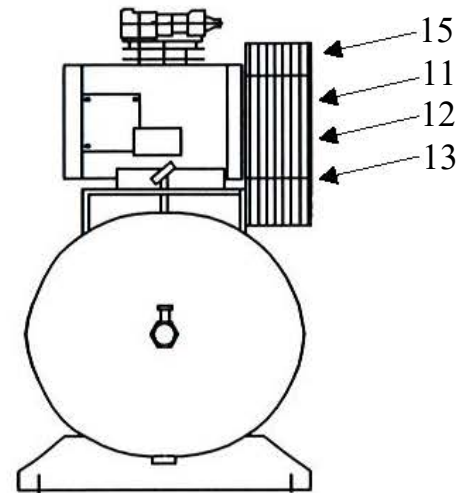

OMEGA COMPRESSORS

For us, it's not just business. It's personal.

BF-0260

Spare Parts List

Ref. No.	Description	Part Number	Qty.
1	Horizontal Receiver	AR-H60	1
2	Ball Valve	BV-25	1
3	Ball Valve	BV-75	1
4	Premium Gauge	GAD-20B2-300	1
5	Safety Valve	SV25-140	1
6	Pressure Switch	PSHD-U7090	1
7	Check Valve	CV-N5075ST	1
8	Pump	BF-20	1
9	Motor	MO-02-01	1
		MO-02-02	1
		MO-02-03	1
		MO-02-04	1
		MO-02-05	1
10	Magnetic Starter	MS-02-01	1
		MS-02-02	1
		MS-02-03	1
		MS-02-04	1
		MS-02-05	1
11	Sheave/Pulley	MAL64	1
12	Bushing	LX7/8	1
13	A62 Belt	VBA62	1
14	Belt Guard	BG-2A	1

OMEGA COMPRESSORS

For us, it's not just business. It's personal.

MODEL : BF20

SPARE PARTS LIST

NO:QC-2012

REF. NO.	DESCRIPTION	PART NO.	QTY.	REF. NO.	DESCRIPTION	PART NO.	QTY.
1	Cylinder head	3101084AB	2	17	Breather cover	3321010	1
2	Allen bolt set	3B01-M06*040V	8	18	Bearing	2N35-6205LLU	2
3	Cylinder head gasket	2G01-015C	2	19	Crankshaft & balancer	3304110	1
4	Inlet&Exhaust valve assembly	3B13-AC0765Y	2	20	Pulley key	2N47-63*09	1
5	Valve seat gasket	2G03-010H	2	21	Oil seal	2N50-TC24*47*07	1
6	Double head screw	3B11-001-A	8	22	Rear bearing seat	3311041	1
7	Cylinder	3201096	2	23	Hexagon bolt	2B00-SM08*025	4
8	Piston ring set	3B32-BF2065	2	24	Pulley	3PBF-125A124	1
9	Piston set	3B31-BF2065	2	25	Plate washer	2B30-08*35*35	1
10	Rod set	3B33-BF20	2	26	Hexagon bolt	3B00-SM08*035AV	1
11	Bushing	3156102	1	27	Exhaust elbow	2N06-04T04HC	1
12	Crankcase	3301143	1	28	Exhaust three way pipe	2N09-04H04T04H1C	1
13	Oil draining plug	2N33-002	1	29	Exhaust tube set	3B2-04*290	1
14	Front cover	3309050A	1	30	Air filter	2140038	2
15	Hexagon bolt	2B00-SM06*020	2	31	Filter element	2142021	2
16	Bolt	2B00-FM05*010WB	2				