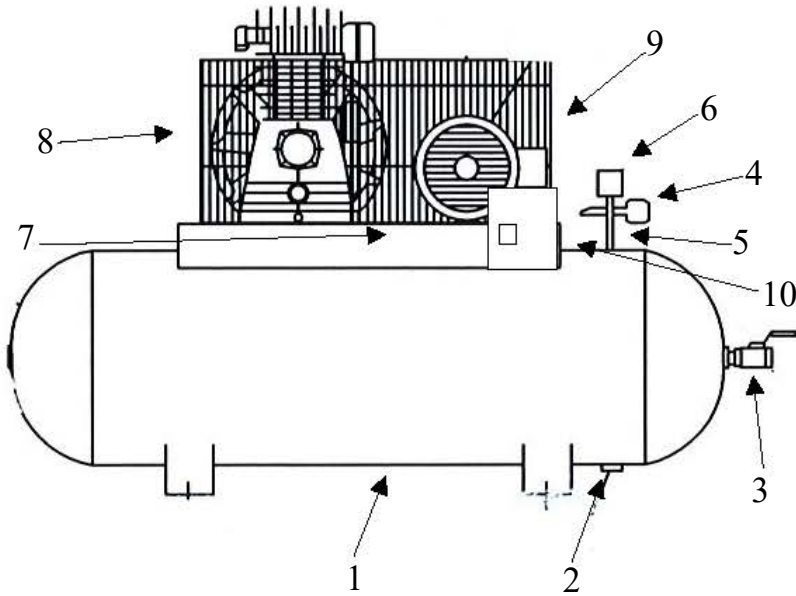

OMEGA COMPRESSORS

For us, it's not just business. It's personal.

BF-0230

Spare Parts List

Ref. No.	Description	Part Number	Qty.
1	Horizontal Receiver	AR-H30	1
2	Ball Valve	BV-25	1
3	Ball Valve	BV-50	1
4	Premium Gauge	GAD-20K2-300	1
5	Safety Valve	SV25-140	1
6	Pressure Switch	PSHD-U7090	1
7	Check Valve	CV-N5050ST	1
8	Pump	BF-20	1
9	Motor	MO-02-01	1
		MO-02-02	1
		MO-02-03	1
		MO-02-04	1
		MO-02-05	1
10	Magnetic Starter	MS-02-01	1
		MS-02-02	1
		MS-02-03	1
		MS-02-04	1
		MS-02-05	1
11	Sheave/Pulley	MAL64	1
12	Bushing	LX7/8	1
13	A54 Belt	VBA54	1
14	Belt Guard	3426092	1
15	Bottom of Belt Guard	3427201	1

OMEGA COMPRESSORS

For us, it's not just business. It's personal.

MODEL : BF20

SPARE PARTS LIST

NO:QC-2012

REF. NO.	DESCRIPTION	PART NO.	QTY.	REF. NO.	DESCRIPTION	PART NO.	QTY.
1	Cylinder head	3101084AB	2	17	Breather cover	3321010	1
2	Allen bolt set	3B01-M06*040V	8	18	Bearing	2N35-6205LLU	2
3	Cylinder head gasket	2G01-015C	2	19	Crankshaft & balancer	3304110	1
4	Inlet&Exhaust valve assembly	3B13-AC0765Y	2	20	Pulley key	2N47-63*09	1
5	Valve seat gasket	2G03-010H	2	21	Oil seal	2N50-TC24*47*07	1
6	Double head screw	3B11-001-A	8	22	Rear bearing seat	3311041	1
7	Cylinder	3201096	2	23	Hexagon bolt	2B00-SM08*025	4
8	Piston ring set	3B32-BF2065	2	24	Pulley	3PBF-125A124	1
9	Piston set	3B31-BF2065	2	25	Plate washer	2B30-08*35*35	1
10	Rod set	3B33-BF20	2	26	Hexagon bolt	3B00-SM08*035AV	1
11	Bushing	3156102	1	27	Exhaust elbow	2N06-04T04HC	1
12	Crankcase	3301143	1	28	Exhaust three way pipe	2N09-04H04T04H1C	1
13	Oil draining plug	2N33-002	1	29	Exhaust tube set	3B2-04*290	1
14	Front cover	3309050A	1	30	Air filter	2140038	2
15	Hexagon bolt	2B00-SM06*020	2	31	Filter element	2142021	2
16	Bolt	2B00-FM05*010WB	2				