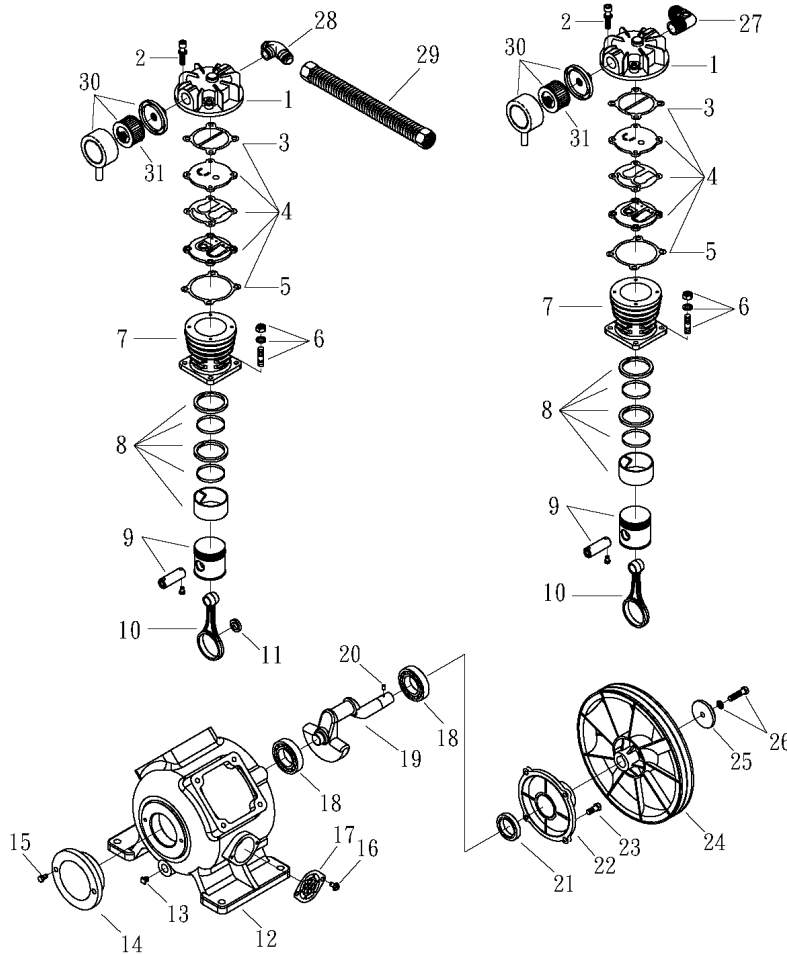

OMEGA COMPRESSORS

For us, it's not just business. It's personal.

BF-0230

Spare Parts List

Ref. No.	Description	Part Number	Qty.
1	Horizontal Receiver	AR-H30	1
2	Ball Valve	BV-25	1
3	Ball Valve	BV-50	1
4	Premium Gauge	GAD-20K2-300	1
5	Safety Valve	SV25-140	1
6	Pressure Switch	PSHD-U7090	1
7	Check Valve	CV-N5050ST	1
8	Pump	BF-20	1
9	Motor	MO-02-01	1
		MO-02-02	1
		MO-02-03	1
		MO-02-04	1
		MO-02-05	1
10	Magnetic Starter	MS-02-01	1
		MS-02-02	1
		MS-02-03	1
		MS-02-04	1
		MS-02-05	1
11	Sheave/Pulley	MAL64	1
12	Bushing	LX7/8	1
13	A54 Belt	VBA54	1
14	Belt Guard	3426092	1
15	Bottom of Belt Guard	3427201	1

OMEGA COMPRESSORS

For us, it's not just business. It's personal.

MODEL : BF20

SPARE PARTS LIST

NO:QC-2012

REF. NO.	DESCRIPTION	PART NO.	QTY.	REF. NO.	DESCRIPTION	PART NO.	QTY.
1	Cylinder head	3101084AB	2	17	Breather cover	3321010	1
2	Allen bolt set	3B01-M06*040V	8	18	Bearing	2N35-6205LLU	2
3	Cylinder head gasket	2G01-015C	2	19	Crankshaft & balancer	3304110	1
4	Inlet&Exhaust valve assembly	3B13-AC0765Y	2	20	Pulley key	2N47-63*09	1
5	Valve seat gasket	2G03-010H	2	21	Oil seal	2N50-TC24*47*07	1
6	Double head screw	3B11-001-A	8	22	Rear bearing seat	3311041	1
7	Cylinder	3201096	2	23	Hexagon bolt	2B00-SM08*025	4
8	Piston ring set	3B32-BF2065	2	24	Pulley	3PBF-125A124	1
9	Piston set	3B31-BF2065	2	25	Plate washer	2B30-08*35*35	1
10	Rod set	3B33-BF20	2	26	Hexagon bolt	3B00-SM08*035AV	1
11	Bushing	3156102	1	27	Exhaust elbow	2N06-04T04HC	1
12	Crankcase	3301143	1	28	Exhaust three way pipe	2N09-04H04T04H1C	1
13	Oil draining plug	2N33-002	1	29	Exhaust tube set	3B2-04*290	1
14	Front cover	3309050A	1	30	Air filter	2140038	2
15	Hexagon bolt	2B00-SM06*020	2	31	Filter element	2142021	2
16	Bolt	2B00-FM05*010WB	2				