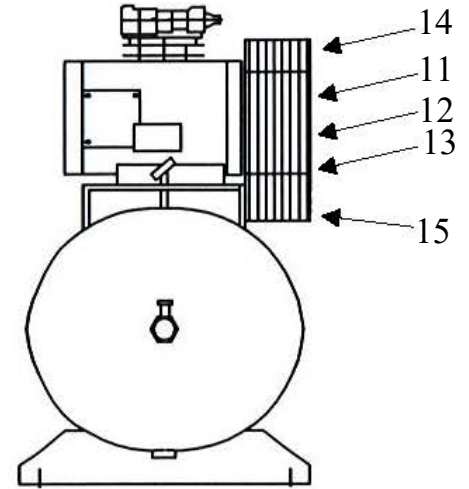

OMEGA COMPRESSORS

For us, it's not just business. It's personal.

BF-0230

Spare Parts List

Ref. No.	Description	Part Number	Qty.
1	Horizontal Receiver	AR-H30	1
2	Ball Valve	BV-25	1
3	Ball Valve	BV-50	1
4	Premium Gauge	GAD-20K2-300	1
5	Safety Valve	SV25-140	1
6	Pressure Switch	PSHD-U7090	1
7	Check Valve	CV-N5050ST	1
8	Pump	BF-20	1
9	Motor	MO-02-01	1
		MO-02-02	1
		MO-02-03	1
		MO-02-04	1
		MO-02-05	1
10	Magnetic Starter	MS-02-01	1
		MS-02-02	1
		MS-02-03	1
		MS-02-04	1
		MS-02-05	1
11	Sheave/Pulley	MAL64	1
12	Bushing	LX7/8	1
13	A54 Belt	VBA54	1
14	Belt Guard	3426092	1
15	Bottom of Belt Guard	3427201	1

OMEGA COMPRESSORS

For us, it's not just business. It's personal.

MODEL : BF20

SPARE PARTS LIST

NO:QC-2012

REF. NO.	DESCRIPTION	PART NO.	QTY.	REF. NO.	DESCRIPTION	PART NO.	QTY.
1	Cylinder head	3101084AB	2	17	Breather cover	3321010	1
2	Allen bolt set	3B01-M06*040V	8	18	Bearing	2N35-6205LLU	2
3	Cylinder head gasket	2G01-015C	2	19	Crankshaft & balancer	3304110	1
4	Inlet&Exhaust valve assembly	3B13-AC0765Y	2	20	Pulley key	2N47-63*09	1
5	Valve seat gasket	2G03-010H	2	21	Oil seal	2N50-TC24*47*07	1
6	Double head screw	3B11-001-A	8	22	Rear bearing seat	3311041	1
7	Cylinder	3201096	2	23	Hexagon bolt	2B00-SM08*025	4
8	Piston ring set	3B32-BF2065	2	24	Pulley	3PBF-125A124	1
9	Piston set	3B31-BF2065	2	25	Plate washer	2B30-08*35*35	1
10	Rod set	3B33-BF20	2	26	Hexagon bolt	3B00-SM08*035AV	1
11	Bushing	3156102	1	27	Exhaust elbow	2N06-04T04HC	1
12	Crankcase	3301143	1	28	Exhaust three way pipe	2N09-04H04T04H1C	1
13	Oil draining plug	2N33-002	1	29	Exhaust tube set	3B2-04*290	1
14	Front cover	3309050A	1	30	Air filter	2140038	2
15	Hexagon bolt	2B00-SM06*020	2	31	Filter element	2142021	2
16	Bolt	2B00-FM05*010WB	2				