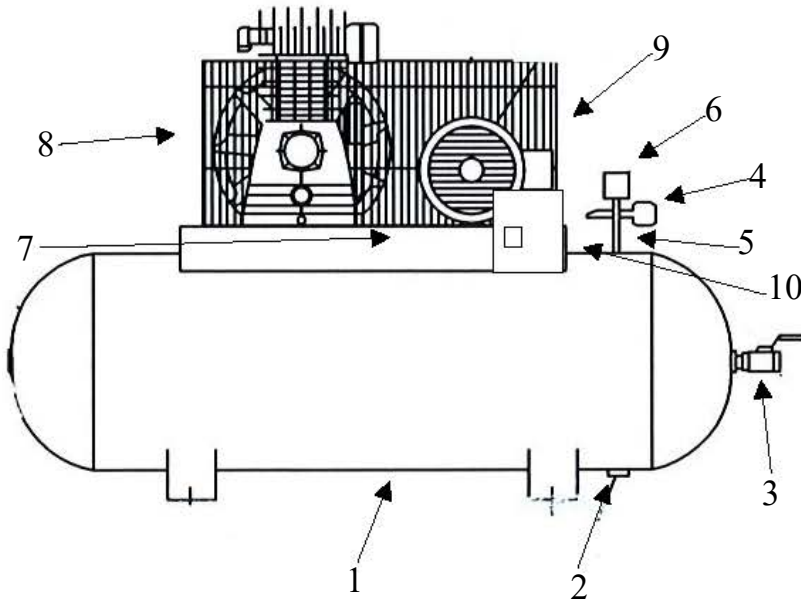

## Spare Parts List

Ref. No.	Description	Part Number	Qty.
1	Horizontal Receiver	AR-H20	1
2	Ball Valve	BV-25	1
3	Ball Valve	BV-50	1
4	Premium Gauge	GAD-20K2-300	1
5	Safety Valve	SV25-140	1
6	Pressure Switch	PSHD-U7090	1
7	Check Valve	CV-N5050ST	1
8	Pump	BF-20	1
9	Motor	MO-02-01	1
		MO-02-02	1
		MO-02-03	1
		MO-02-04	1
		MO-02-05	1
10	Magnetic Starter	MS-02-01	1
		MS-02-02	1
		MS-02-03	1
		MS-02-04	1
		MS-02-05	1
11	Sheave/Pulley	MAL64	1
12	Bushing	LX7/8	1
13	A54 Belt	VBA54	1
14	Belt Guard	3426092	1
15	Bottom of Belt Guard	3427201	1

## SPARE PARTS LIST

NO:QC-2012

REF. NO.	DESCRIPTION	PART NO.	QTY.	REF. NO.	DESCRIPTION	PART NO.	QTY.
1	Cylinder head	3101084AB	2	17	Breather cover	3321010	1
2	Allen bolt set	3B01-M06*040V	8	18	Bearing	2N35-6205LLU	2
3	Cylinder head gasket	2G01-015C	2	19	Crankshaft & balancer	3304110	1
4	Inlet&Exhaust valve assembly	3B13-AC0765Y	2	20	Pulley key	2N47-63*09	1
5	Valve seat gasket	2G03-010H	2	21	Oil seal	2N50-TC24*47*07	1
6	Double head screw	3B11-001-A	8	22	Rear bearing seat	3311041	1
7	Cylinder	3201096	2	23	Hexagon bolt	2B00-SM08*025	4
8	Piston ring set	3B32-BF2065	2	24	Pulley	3PBF-125A124	1
9	Piston set	3B31-BF2065	2	25	Plate washer	2B30-08*35*35	1
10	Rod set	3B33-BF20	2	26	Hexagon bolt	3B00-SM08*035AV	1
11	Bushing	3156102	1	27	Exhaust elbow	2N06-04T04HC	1
12	Crankcase	3301143	1	28	Exhaust three way pipe	2N09-04H04T04H1C	1
13	Oil draining plug	2N33-002	1	29	Exhaust tube set	3B2-04*290	1
14	Front cover	3309050A	1	30	Air filter	2140038	2
15	Hexagon bolt	2B00-SM06*020	2	31	Filter element	2142021	2
16	Bolt	2B00-FM05*010WB	2				