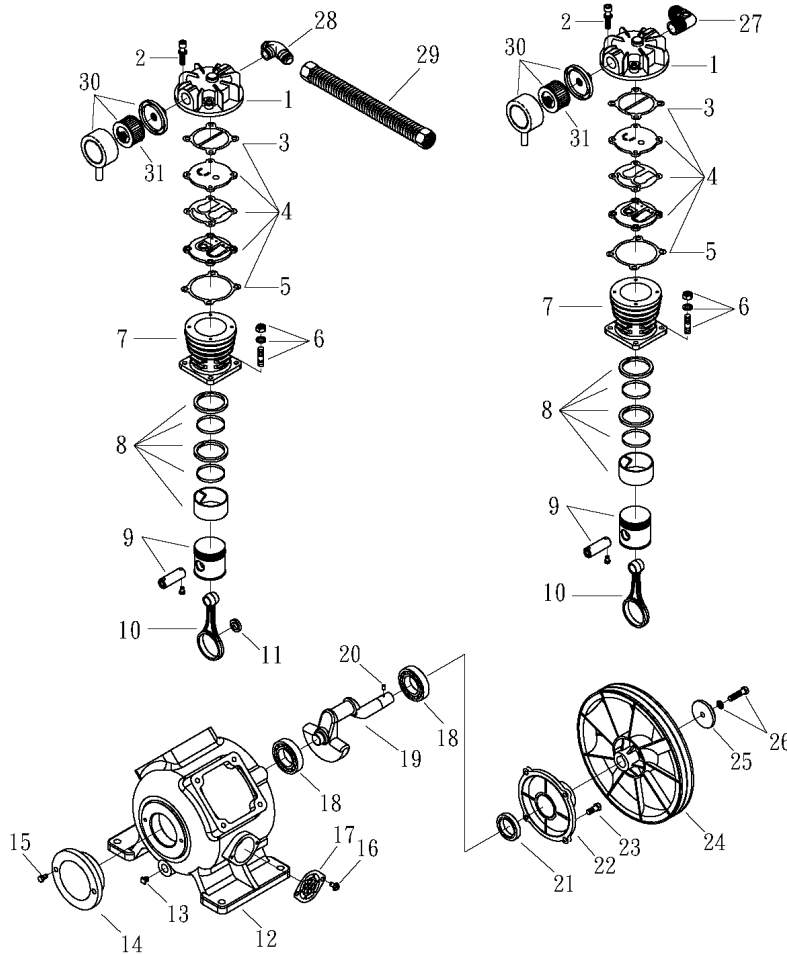

## Spare Parts List

Ref. No.	Description	Part Number	Qty.
1	Horizontal Receiver	AR-H20	1
2	Ball Valve	BV-25	1
3	Ball Valve	BV-50	1
4	Premium Gauge	GAD-20K2-300	1
5	Safety Valve	SV25-140	1
6	Pressure Switch	PSHD-U7090	1
7	Check Valve	CV-N5050ST	1
8	Pump	BF-20	1
9	Motor	MO-02-01	1
		MO-02-02	1
		MO-02-03	1
		MO-02-04	1
		MO-02-05	1
10	Magnetic Starter	MS-02-01	1
		MS-02-02	1
		MS-02-03	1
		MS-02-04	1
		MS-02-05	1
11	Sheave/Pulley	MAL64	1
12	Bushing	LX7/8	1
13	A54 Belt	VBA54	1
14	Belt Guard	3426092	1
15	Bottom of Belt Guard	3427201	1

## SPARE PARTS LIST

NO:QC-2012

REF. NO.	DESCRIPTION	PART NO.	QTY.	REF. NO.	DESCRIPTION	PART NO.	QTY.
1	Cylinder head	3101084AB	2	17	Breather cover	3321010	1
2	Allen bolt set	3B01-M06*040V	8	18	Bearing	2N35-6205LLU	2
3	Cylinder head gasket	2G01-015C	2	19	Crankshaft & balancer	3304110	1
4	Inlet&Exhaust valve assembly	3B13-AC0765Y	2	20	Pulley key	2N47-63*09	1
5	Valve seat gasket	2G03-010H	2	21	Oil seal	2N50-TC24*47*07	1
6	Double head screw	3B11-001-A	8	22	Rear bearing seat	3311041	1
7	Cylinder	3201096	2	23	Hexagon bolt	2B00-SM08*025	4
8	Piston ring set	3B32-BF2065	2	24	Pulley	3PBF-125A124	1
9	Piston set	3B31-BF2065	2	25	Plate washer	2B30-08*35*35	1
10	Rod set	3B33-BF20	2	26	Hexagon bolt	3B00-SM08*035AV	1
11	Bushing	3156102	1	27	Exhaust elbow	2N06-04T04HC	1
12	Crankcase	3301143	1	28	Exhaust three way pipe	2N09-04H04T04H1C	1
13	Oil draining plug	2N33-002	1	29	Exhaust tube set	3B2-04*290	1
14	Front cover	3309050A	1	30	Air filter	2140038	2
15	Hexagon bolt	2B00-SM06*020	2	31	Filter element	2142021	2
16	Bolt	2B00-FM05*010WB	2				