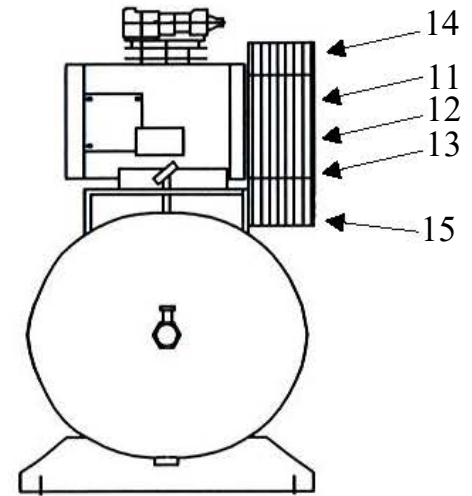

## Spare Parts List

Ref. No.	Description	Part Number	Qty.
1	Horizontal Receiver	AR-H20	1
2	Ball Valve	BV-25	1
3	Ball Valve	BV-50	1
4	Premium Gauge	GAD-20K2-300	1
5	Safety Valve	SV25-140	1
6	Pressure Switch	PSHD-U7090	1
7	Check Valve	CV-N5050ST	1
8	Pump	BF-20	1
9	Motor	MO-02-01	1
		MO-02-02	1
		MO-02-03	1
		MO-02-04	1
		MO-02-05	1
10	Magnetic Starter	MS-02-01	1
		MS-02-02	1
		MS-02-03	1
		MS-02-04	1
		MS-02-05	1
11	Sheave/Pulley	MAL64	1
12	Bushing	LX7/8	1
13	A54 Belt	VBA54	1
14	Belt Guard	3426092	1
15	Bottom of Belt Guard	3427201	1

## SPARE PARTS LIST

NO:QC-2012

REF. NO.	DESCRIPTION	PART NO.	QTY.	REF. NO.	DESCRIPTION	PART NO.	QTY.
1	Cylinder head	3101084AB	2	17	Breather cover	3321010	1
2	Allen bolt set	3B01-M06*040V	8	18	Bearing	2N35-6205LLU	2
3	Cylinder head gasket	2G01-015C	2	19	Crankshaft & balancer	3304110	1
4	Inlet&Exhaust valve assembly	3B13-AC0765Y	2	20	Pulley key	2N47-63*09	1
5	Valve seat gasket	2G03-010H	2	21	Oil seal	2N50-TC24*47*07	1
6	Double head screw	3B11-001-A	8	22	Rear bearing seat	3311041	1
7	Cylinder	3201096	2	23	Hexagon bolt	2B00-SM08*025	4
8	Piston ring set	3B32-BF2065	2	24	Pulley	3PBF-125A124	1
9	Piston set	3B31-BF2065	2	25	Plate washer	2B30-08*35*35	1
10	Rod set	3B33-BF20	2	26	Hexagon bolt	3B00-SM08*035AV	1
11	Bushing	3156102	1	27	Exhaust elbow	2N06-04T04HC	1
12	Crankcase	3301143	1	28	Exhaust three way pipe	2N09-04H04T04H1C	1
13	Oil draining plug	2N33-002	1	29	Exhaust tube set	3B2-04*290	1
14	Front cover	3309050A	1	30	Air filter	2140038	2
15	Hexagon bolt	2B00-SM06*020	2	31	Filter element	2142021	2
16	Bolt	2B00-FM05*010WB	2				