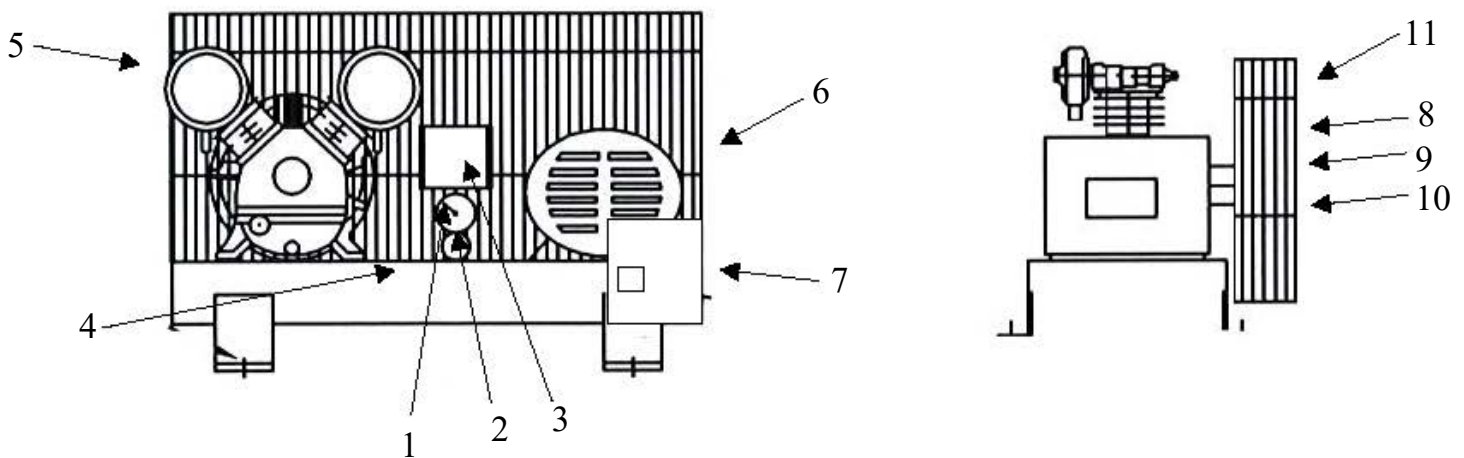

OMEGA COMPRESSORS

For us, it's not just business. It's personal.

BF-0200

Spare Parts List

Ref. No.	Description	Part Number	Qty.
1	Premium Gauge	GAL-25B2-300	1
2	Safety Valve	SV25-140	1
3	Pressure Switch	PSHD-U7090	1
4	Check Valve	CV-IL50	1
5	Pump	BF-20	1
6	Motor	MO-02-01	1
		MO-02-02	1
		MO-02-03	1
		MO-02-04	1
		MO-02-05	1
7	Magnetic Starter	MS-02-01	1
		MS-02-02	1
		MS-02-03	1
		MS-02-04	1
		MS-02-05	1
8	Sheave/Pulley	MAL64	1
9	Bushing	LX7/8	1
10	A55 Belt	VBA55	1
11	Belt Guard	BG-1	1

OMEGA COMPRESSORS

For us, it's not just business. It's personal.

MODEL : BF20

SPARE PARTS LIST

NO:QC-2012

REF. NO.	DESCRIPTION	PART NO.	QTY.	REF. NO.	DESCRIPTION	PART NO.	QTY.
1	Cylinder head	3101084AB	2	17	Breather cover	3321010	1
2	Allen bolt set	3B01-M06*040V	8	18	Bearing	2N35-6205LLU	2
3	Cylinder head gasket	2G01-015C	2	19	Crankshaft & balancer	3304110	1
4	Inlet&Exhaust valve assembly	3B13-AC0765Y	2	20	Pulley key	2N47-63*09	1
5	Valve seat gasket	2G03-010H	2	21	Oil seal	2N50-TC24*47*07	1
6	Double head screw	3B11-001-A	8	22	Rear bearing seat	3311041	1
7	Cylinder	3201096	2	23	Hexagon bolt	2B00-SM08*025	4
8	Piston ring set	3B32-BF2065	2	24	Pulley	3PBF-125A124	1
9	Piston set	3B31-BF2065	2	25	Plate washer	2B30-08*35*35	1
10	Rod set	3B33-BF20	2	26	Hexagon bolt	3B00-SM08*035AV	1
11	Bushing	3156102	1	27	Exhaust elbow	2N06-04T04HC	1
12	Crankcase	3301143	1	28	Exhaust three way pipe	2N09-04H04T04H1C	1
13	Oil draining plug	2N33-002	1	29	Exhaust tube set	3B2-04*290	1
14	Front cover	3309050A	1	30	Air filter	2140038	2
15	Hexagon bolt	2B00-SM06*020	2	31	Filter element	2142021	2
16	Bolt	2B00-FM05*010WB	2				