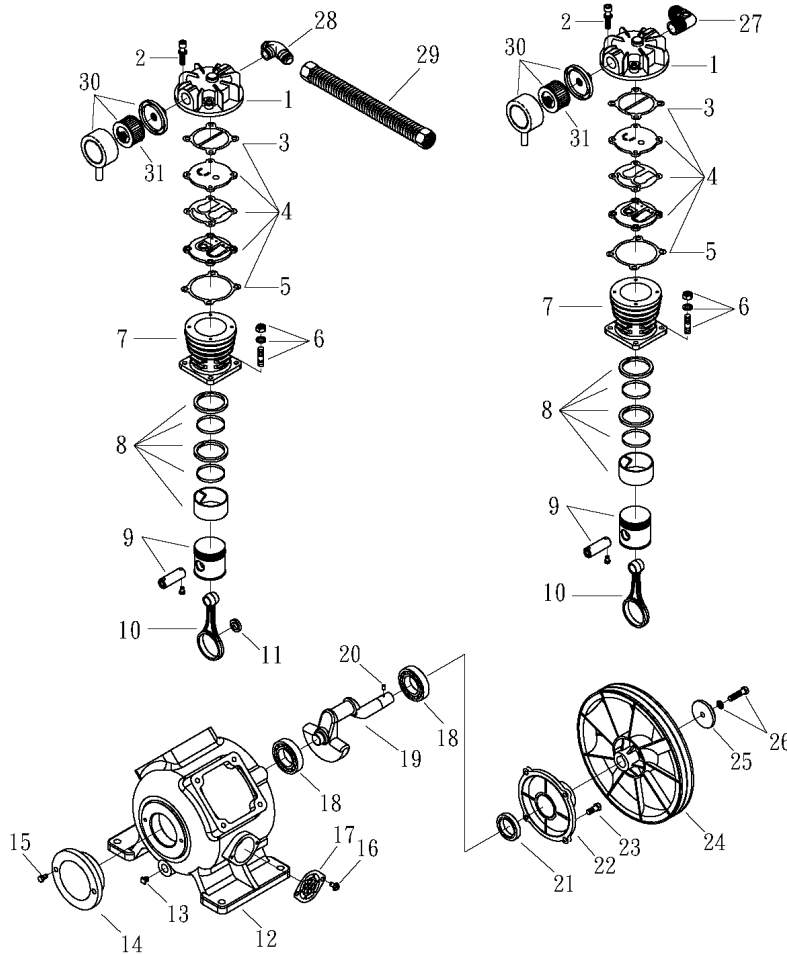

OMEGA COMPRESSORS

For us, it's not just business. It's personal.

BF-0200

Spare Parts List

Ref. No.	Description	Part Number	Qty.
1	Premium Gauge	GAL-25B2-300	1
2	Safety Valve	SV25-140	1
3	Pressure Switch	PSHD-U7090	1
4	Check Valve	CV-IL50	1
5	Pump	BF-20	1
6	Motor	MO-02-01	1
		MO-02-02	1
		MO-02-03	1
		MO-02-04	1
		MO-02-05	1
7	Magnetic Starter	MS-02-01	1
		MS-02-02	1
		MS-02-03	1
		MS-02-04	1
		MS-02-05	1
8	Sheave/Pulley	MAL64	1
9	Bushing	LX7/8	1
10	A55 Belt	VBA55	1
11	Belt Guard	BG-1	1

OMEGA COMPRESSORS

For us, it's not just business. It's personal.

MODEL : BF20

SPARE PARTS LIST

NO:QC-2012

REF. NO.	DESCRIPTION	PART NO.	QTY.	REF. NO.	DESCRIPTION	PART NO.	QTY.
1	Cylinder head	3101084AB	2	17	Breather cover	3321010	1
2	Allen bolt set	3B01-M06*040V	8	18	Bearing	2N35-6205LLU	2
3	Cylinder head gasket	2G01-015C	2	19	Crankshaft & balancer	3304110	1
4	Inlet&Exhaust valve assembly	3B13-AC0765Y	2	20	Pulley key	2N47-63*09	1
5	Valve seat gasket	2G03-010H	2	21	Oil seal	2N50-TC24*47*07	1
6	Double head screw	3B11-001-A	8	22	Rear bearing seat	3311041	1
7	Cylinder	3201096	2	23	Hexagon bolt	2B00-SM08*025	4
8	Piston ring set	3B32-BF2065	2	24	Pulley	3PBF-125A124	1
9	Piston set	3B31-BF2065	2	25	Plate washer	2B30-08*35*35	1
10	Rod set	3B33-BF20	2	26	Hexagon bolt	3B00-SM08*035AV	1
11	Bushing	3156102	1	27	Exhaust elbow	2N06-04T04HC	1
12	Crankcase	3301143	1	28	Exhaust three way pipe	2N09-04H04T04H1C	1
13	Oil draining plug	2N33-002	1	29	Exhaust tube set	3B2-04*290	1
14	Front cover	3309050A	1	30	Air filter	2140038	2
15	Hexagon bolt	2B00-SM06*020	2	31	Filter element	2142021	2
16	Bolt	2B00-FM05*010WB	2				