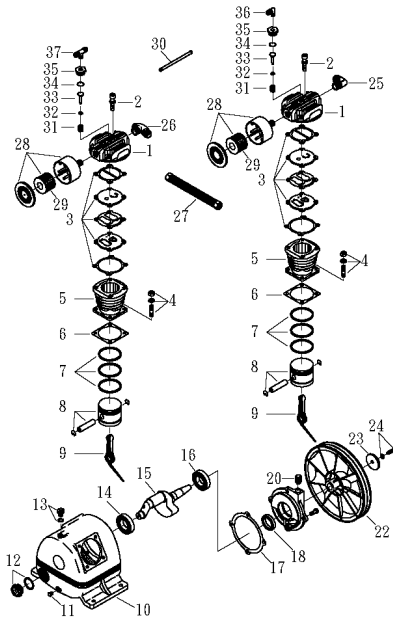

OMEGA COMPRESSORS

For us, it's not just business. It's personal.

MODEL : PUK-2008MDC (Pump)

SPARE PARTS LIST

NO : QC-2008

REF. NO.	DESCRIPTION	PART NO.	QTY	REF. NO.	DESCRIPTION	PART NO.	QTY
1	Cylinder head	3101055	2	20	Breathing cover	2321008	1
2	Allen bolt set	3B01-M06*040V	8	21	Hexagon blot	2B00-SM08*020	4
3	In. & Ex. valve assembly	3B13-AC0705C	2	22	Wulley	3B20-1054124	1
4	Double head screw set	3B11-001-A	8	23	Plate washer	2B30-08*35*35	1
5	Cylinder	3201035	2	24	Hexagon bolt set	3B00-SM08*035AY	1
6	Cylinder gasket	2C04-003	2	25	Exhaust elbow	2N06-04T04H	1
7	Piston ring set	3B32-65N	2	26	Exhaust three way pipe	2N09-04H04T04HIC	1
8	Piston set	3B31-65N	2	27	Exhaust tube set	3B2-04*240	1
9	Rod set	3B33-H20601	2	28	Air filter set	2140020A	2
10	Crankcase	3301015	1	29	Filter element	2142013	2
11	Oil draining plug	2N35-001	1	30	Unloading tube set	3B2-02*475N	1
12	Oil sight gauge set	2303012A	1	31	Unloading spring	2S03-001	2
13	Oil filling plug set	2319003A	1	32	O-ring	2N52-P06V	2
14	Bearing	2N35-0204	1	33	Unloading piston	2113006	2
15	Crankshaft & balancer	3304038	1	34	O-ring	2N52-P16*3V	2
16	Bearing	2N35-0205Z	1	35	Unloading nut	2B28-001	2
17	Rear bearing seat gasket	2C06-008	1	36	Unloading elbow	2N06-01T02H	1
18	Oil seal	2N50-TC24*47*07	1	37	Unloading three way pipe	2N09-02H01T02H4	1
18	Oil seal	3311034	1