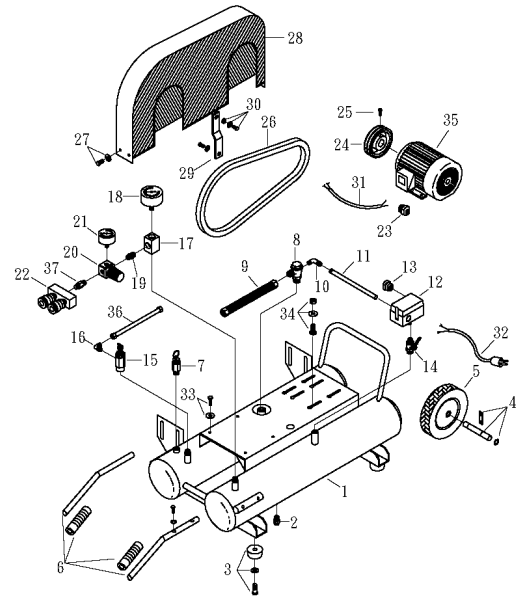

MODEL : PUK-2008MDC (Receive Tank)

SPARE PARTS LIST

NO : QC-2008

REF. NO.	DESCRIPTION	PART NO.	QTY	REF. NO.	DESCRIPTION	PART NO.	QTY
1	Air tank	3A0-3401343QC	1	20	Regulator	2408025L	1
2	Drain valve	2405011	2	21	Pressure gauge	2D12-15D2001Q	1
3	Rubber pad set	3433015-A	4	22	Quick coupler	07M0C2B-C	1
4	Tank wheel axis set	3418022-A	1	23	Strain relief bushing	2E04-012	1
5	Wheel	2402032HB	1	24	Motor pulley	3PMP-030A1M2408	1
6	Grip set	3432062-A	1	25	Hexagon bolt	2B00-SM08*015	2
7	Pressure relief valve	2406018A	1	26	V-belt	2N31-A49	1
8	Check valve	241025KT	1	27	Hexagon bolt set	3B00-PM08*015W	5
9	Exhaust tube set	3B2-04*440	1	28	Belt guard	3426007A	1
10	Unloading elbow	2N06-01T02H	1	29	Bracket	3427043A	1
11	Unloading tube	3B2-02*320F	1	30	Hexagon bolt set	3B00-SM06*020VW	1
12	Pressure switch	2E21-B027DC	1	31	Cable	2E02-0030802V3Q	1
13	Strain relief bushing	2E04-009	1	32	Power cable	2E01-012W	1
14	Ball valve	2413010	1	33	Hexagon bolt set	3B00-PM08*025V	4
15	Pilot valve	2407007	1	34	Motor feet bolt set	3B00-PM08*30-M	4
16	Unloading elbow	2N06-01N02H	1	35	Motor	2M02-0506	1
17	Brass 4-way pipe	2N04-C2234N	1	36	Unloading tube	3B2-02*380N	1
18	Pressure gauge	2D12-20D2001Q	1	37	Nipple	2N01-001	1
19	Nipple	2N01-058	1				