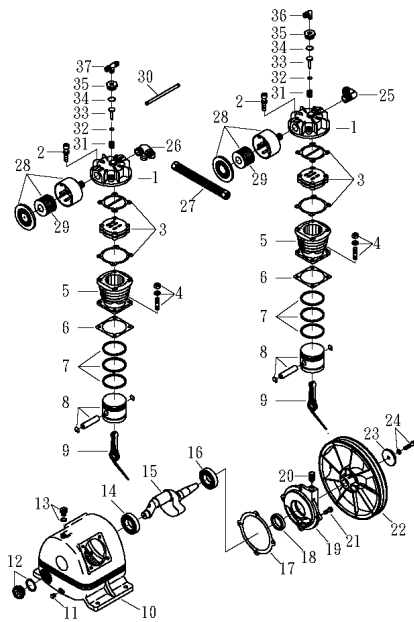

OMEGA COMPRESSORS

For us, it's not just business. It's personal.

MODEL : PUK-1520MDC (Pump)

SPARE PARTS LIST

NO : QC-2004

REF. NO.	DESCRIPTION	PART NO.	QTY.	REF. NO.	DESCRIPTION	PART NO.	QTY.
1	Cylinder head	3101084	2	20	Breathing cover	2321008	1
2	Allen bolt set	3801-M06*040V	8	21	Hexagon blot	2200-SM08*020	4
3	In. & Ex. valve assembly	3B13-K5051C	2	22	Pulley	3PRP-105A124	1
4	Double head screw set	3B11-001-A	8	23	Plate washer	2B30-08*35*35	1
5	Cylinder	3201036	2	24	Hexagon bolt set	3B00-SM08*035AV	1
6	Cylinder gasket	2G04-002	2	25	Exhaust elbow	2N06-04T04H	1
7	Piston ring set	3B32-51N	2	26	Exhaust three way pipe	2N09-04H04T04H1C	1
8	Piston set	3B31-51N	2	27	Exhaust tube set	3B2-04*215	1
9	Rod set	3B53-H1048	2	28	Air filter set	2140020A	2
10	Crankcase	3301014	1	29	Filter element	2142013	2
11	Oil draining plug	2N33-001	1	30	Unloading tube set	3B2-02*430N	1
12	Oil sight gauge set	2303012A	1	31	Unloading spring	2S03-001	2
13	Oil filling plug set	2319003A	1	32	O-ring	2N52-P06V	2
14	Bearing	2N35-6204	1	33	Unloading piston	2113007	2
15	Crankshaft & balancer	3304038	1	34	O-ring	2N52-P16*3V	2
16	Bearing	2N35-6205Z	1	35	Unloading nut	2B26-001	2
17	Rear bearing seat gasket	2G06-008	1	36	Unloading elbow	2N06-01T02H	1
18	Oil seal	2N50-TC24*47*07	1	37	Unloading three way pipe	2N09-02H01T02H4	1
19	Rear bearing seat	3311034	1