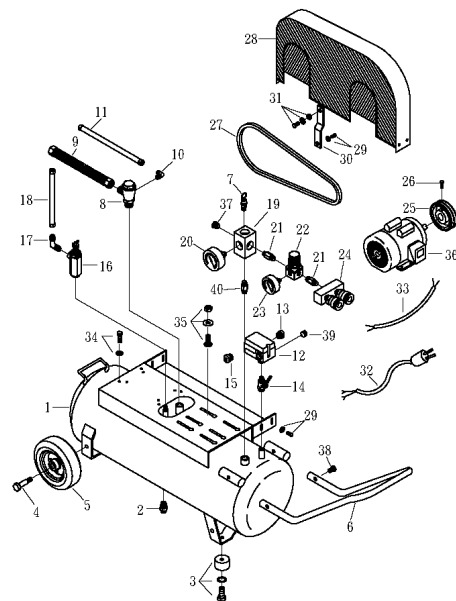

## SPARE PARTS LIST

NO : QC-2004

REF. NO.	DESCRIPTION	PART NO.	QTY.	REF. NO.	DESCRIPTION	PART NO.	QTY.
1	Air tank	3A0-3401A082UQC	1	21	Nipple	2N01-058	2
2	Drain valve	2405011	1	22	Regulator	2408025J	1
3	Rubber pad set	3433015-A	2	23	Pressure gauge	2D12-152001Q	1
4	Tank wheel bolt	2418005	2	24	Quick coupler	07MGC2B-C	1
5	Wheel wheel	2402032B	2	25	Motor pulley	3PMF-035A1W0515	1
6	Grip set	3432080A-A	1	26	Allen bolt	2B01-M08*020	2
7	Pressure relief valve	2406018A	1	27	V-belt	2N31-A48	1
8	Check valve	2414025T	1	28	Belt guard	3428007A	1
9	Exhaust tube set	3B2-04*440	1	29	Hexagon bolt set	3B00-FM08*015W	5
10	Unloading elbow	2N06-01T02H	1	30	Bracket	3427043A	1
11	Unloading tube	3B2-02*580F	1	31	Hexagon cable set	3B00-SM06*020VW	1
12	Pressure switch	2E21-B0250C	1	32	Power cable	2E01-012W	1
13	Strain relief bushing	2E04-009	1	33	Cable	2E02-2030382Y2T	1
14	Ball valve	2413010	1	34	Allen bolt set	3B00-FM08*030V	4
15	Strain relief bushing	2E04-012	1	35	Motor feet bolt set	3B08-FM08*20-M	4
16	Unloading valve	2407007	1	36	Motor	2M02-A7435Q	1
17	Unloading elbow	2N06-01N02H	1	37	Plug	2N33-009	1
18	Unloading tube	3B2-02*260N	1	38	Hexagon bolt	2B00-FM08*015	2
19	Brass 4-way pipe	2N05-C22224N	1	39	Plug	2E14-ST02E	3
20	Pressure gauge	2D12-20D2001Q	1	40	Nipple	2N01-04T04TS	1