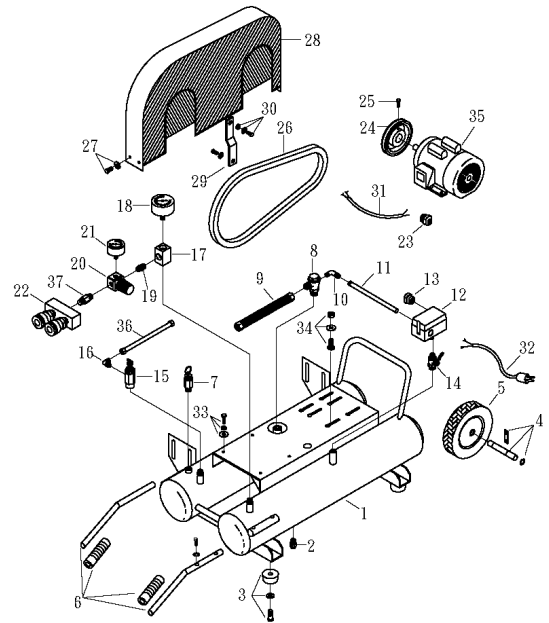

MODEL : PUK-1508MDC (Receive Tank)

SPARE PARTS LIST

NO : QC-2003

REF. NO.	DESCRIPTION	PART NO.	QTY.	REF. NO.	DESCRIPTION	PART NO.	QTY.
1	Cylinder head	3101084	2	20	Breathing cover	2321008	1
2	Allen bolt set	3R01-M06*040V	8	21	Hexagon blot	2B00-SM08*020	4
3	In. & Ex. valve assembly	3R13-K3051C	2	22	Pulley	3P07-105A124	1
4	Double head screw set	3R11-001-A	8	23	Plate washer	2B30-08*35*35	1
5	Cylinder	3201036	2	24	Hexagon bolt set	3B00-SM08*035AV	1
6	Cylinder gasket	2E04-002	2	25	Exhaust elbow	2N06-04T04H	1
7	Piston ring set	3R32-51N	2	26	Exhaust three way pipe	2N09-04H04T04H1C	1
8	Piston set	3R31-51N	2	27	Exhaust tube set	3B2-04*215	1
9	Rod set	3R33-H1048	2	28	Air filter set	2140020A	2
10	Crankcase	3301014	1	29	Filter element	2142013	2
11	Oil draining plug	2N33-001	1	30	Unloading tube set	3B2-02*430N	1
12	Oil sight gauge set	2303012A	1	31	Unloading spring	2S03-001	2
13	Oil filling plug set	2319003A	1	32	O-ring	2N52-P06V	2
14	Bearing	2N35-6204	1	33	Unloading piston	2113007	2
15	Crankshaft & balancer	3304038	1	34	O-ring	2N52-P16*3V	2
16	Bearing	2N35-6205Z	1	35	Unloading nut	2E26-001	2
17	Rear bearing seat gasket	2E06-008	1	36	Unloading elbow	2N06-01T02H	1
18	Oil seal	2N50-TC24*47*07	1	37	Unloading three way pipe	2N09-02H01T02H4	1
19	Rear bearing seat	3311034	1				

SPARE PARTS LIST

NO : QC-2003

REF. NO.	DESCRIPTION	PART NO.	QTY.	REF. NO.	DESCRIPTION	PART NO.	QTY.
1	Air tank	340-3401343QC	1	20	Regulator	2408025L	1
2	Drain valve	2405011	2	21	Pressure gauge	2D12-15D2001Q	1
3	Rubber pad set	3433015-A	4	22	Quick coupler	07M0C2B-C	1
4	Tank wheel axis set	3418022-A	1	23	Strain relief bushing	2E04-012	1
5	Wheel	2402032HB	1	24	Motor pulley	3PMF-035A1W0515	1
6	Grip set	3432062-A	1	25	Allen bolt	2B01-M08*020	2
7	Pressure relief valve	2406018A	1	26	V-belt	2N31-A50	1
8	Check valve	2414025RT	1	27	Hexagon bolt set	3B00-PM08*015W	5
9	Exhaust tube set	3B2-04*440	1	28	Belt guard	3426007A	1
10	Unloading elbow	2N06-01T02H	1	29	Bracket	3427043A	1
11	Unloading tube	3B2-02*300F	1	30	Hexagon bolt set	3B00-SM06*020VW	1
12	Pressure switch	2E21-B027DC	1	31	Cable	2E02-203002Y3Q	1
13	Strain relief bushing	2E04-009	1	32	Power cable	2E01-012W	1
14	Ball valve	2413010	1	33	Hexagon bolt set	3B00-PM08*025VW	4
15	Pilot valve	2407007	1	34	Motor feet bolt set	3B08-PM08*20-M	4
16	Unloading elbow	2N06-01N02H	1	35	Motor	2M02-A7435Q	1
17	Brass 4-way pipe	2E26-001	1	36	Unloading tube	3B2-02*350N	1
18	Pressure gauge	2D12-20D2001Q	1	37	Nipple	2N01-001	1
19	Nipple	2N01-058	1