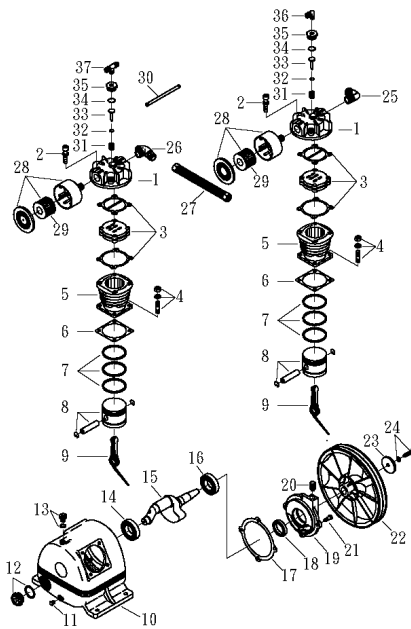

OMEGA COMPRESSORS

For us, it's not just business. It's personal.

MODEL : PUK-1508MDC (Pump)