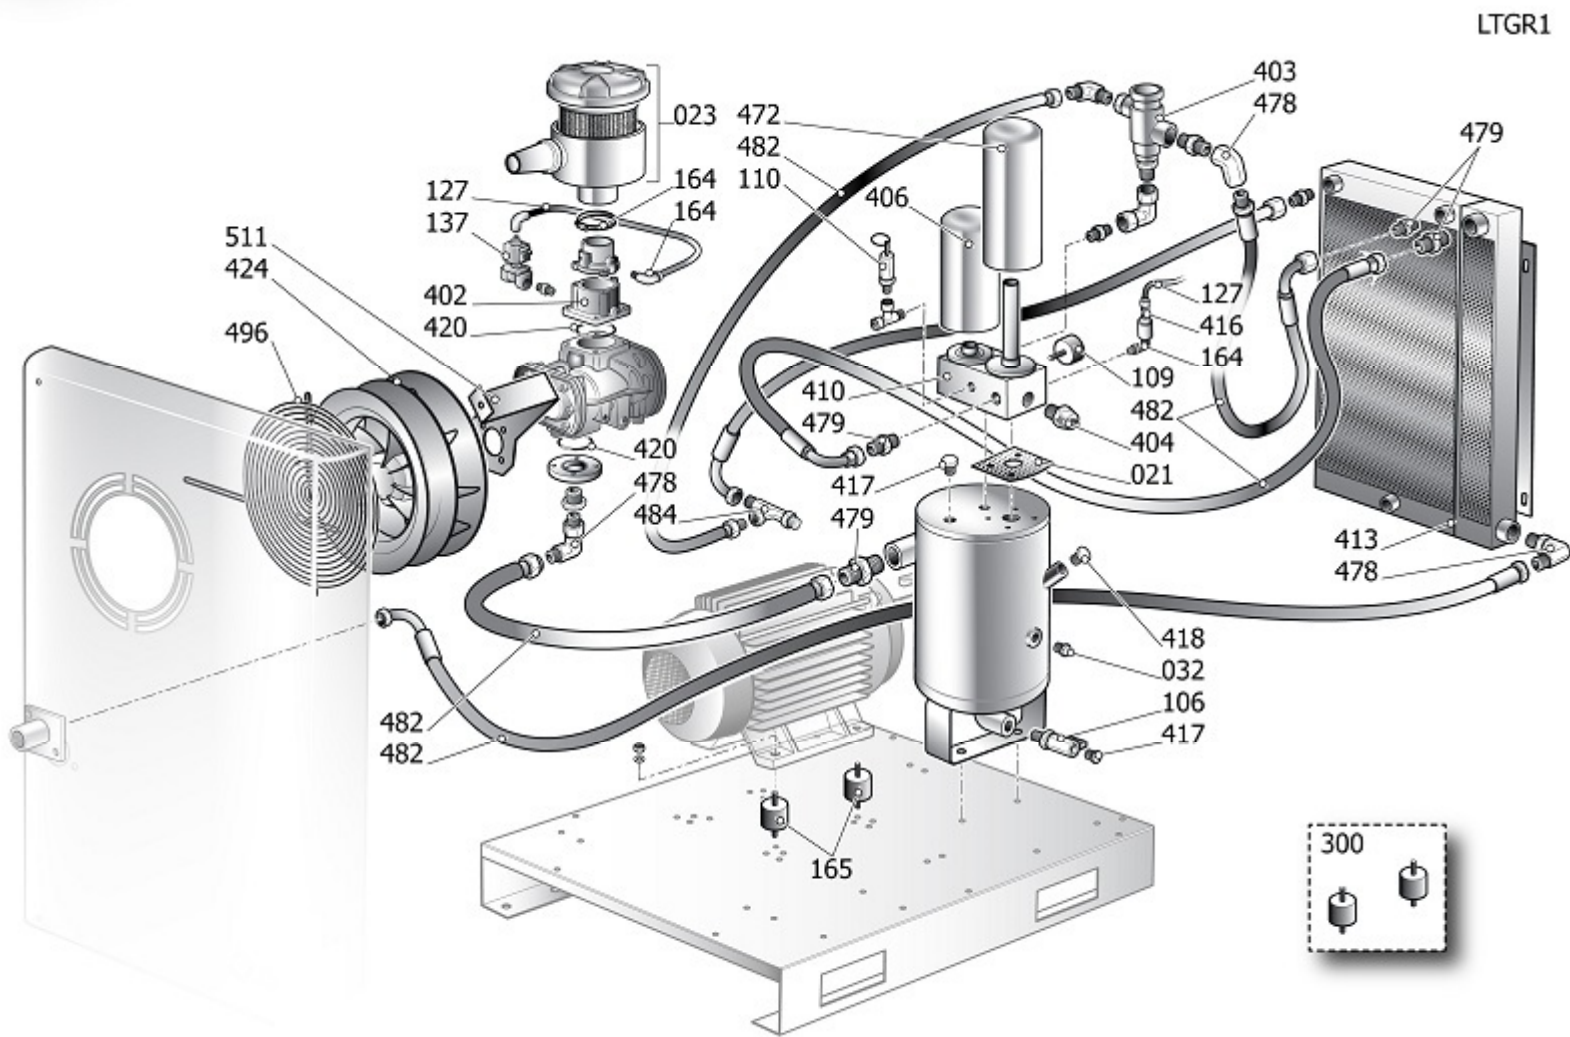

COMPRESSOR COMPONENT

Pos	Component	MU	Multiplier
107	#322055100	CONDENSATE DRAIN COCK	PZ 1,0
109	#330060000	PRESSURE GAUGE	PZ 1,0
110	9049165	RELIEF VALVE	PZ 1,0
124	#011413000	STRAIGHT FITTING 1/8X6 M	PZ 1,0
127	#046014000	HOSE 6X4 PA12 J7 BLACK	MT 0,5
127	#046018000	HOSE 6X4 PA12 BLU	MT 0,7
164	#011000180	ELBOW MM R1/8	PZ 1,0
164	4100714	RACC.1104/1CALZ.L1/8X6 011055	PZ 1,0
165	#020198000	VIBRATION DAMPER TIPO A 50/40	PZ 4,0
165	#020297000	ANTIV.50/20 M10X25-M10X33 60SH	PZ 4,0
300	41K0174	WHEELS/FEET MOUNTING KIT	PZ 1,0
406	9054200	OIL FILTER	PZ 1,0
413	#048532000	AIR-OIL RADIATOR	PZ 1,0
416	#012096000	OIL LIGHT	PZ 1,0
417	$36531140	OIL PLUG	PZ 1,0
418	#011999008	TAPPO ESAG.M3/4" C/SFIATO+GRN	PZ 1,0
420	$30502700	OR VITON 3187 BROWN UNDER COOL	PZ 1,0
420	#010124000	O RING 2087 VITON	PZ 1,0
424	#024110015	ELECTRIC FAN	PZ 1,0
467	#025078000	BOCCAGLIO VENTOLA 225	PZ 1,0
472	#048275000	SEPARATOR FILTER	PZ 1,0
478	#011455020	RACC.ADT.45$MM 1/2"OR-BSP	PZ 1,0
480	#151KL0042	FLANGE	PZ 1,0
482	#160TG0014	TUBO FLEX 1/2" BSP FD+F90 L520	PZ 1,0
482	#160TG0015	TUBO FLEX 3/4" BSP FD+F90 L707	PZ 1,0
482	#160TG0031	TUBO FLEX 1/2" 1FD+1F90 L1150	PZ 1,0
482	#160TG0033	TUBO OLIO 1/2 2F90 TERM-RAD UL	PZ 1,0
488	#160TG0010	FLANGE, DELIVERY END	PZ 1,0
496	#151JO0010V17	FAN GRILLE	PZ 1,0
511	#160NM0017V44	RADIAL FAN SUPPORT BRAKER D250	PZ 1,0
3008	#151PO0032	SEND.PIPE FLEX 1/2" 320MM	PZ 1,0
3027	#160QQ0091	TUBO FLEX 1/2" BSP 2FD L705	PZ 1,0
4001	#011000407	RACC.ADT.90$GIR MM1/2"X3/4"+OR	PZ 1,0
4004	#011000418	RACC.ADT.MM 1/2" BSP	PZ 4,0
4006	#011000411	RACC.ADT.90$MM 1/2"OR-BSP	PZ 2,0
4008	#011000410	RACC.ADT.90$MM 3/4"OR-BSP	PZ 1,0
4019	#011000406	RACC.ADT.MM 3/4" CNC-BSP	PZ 1,0