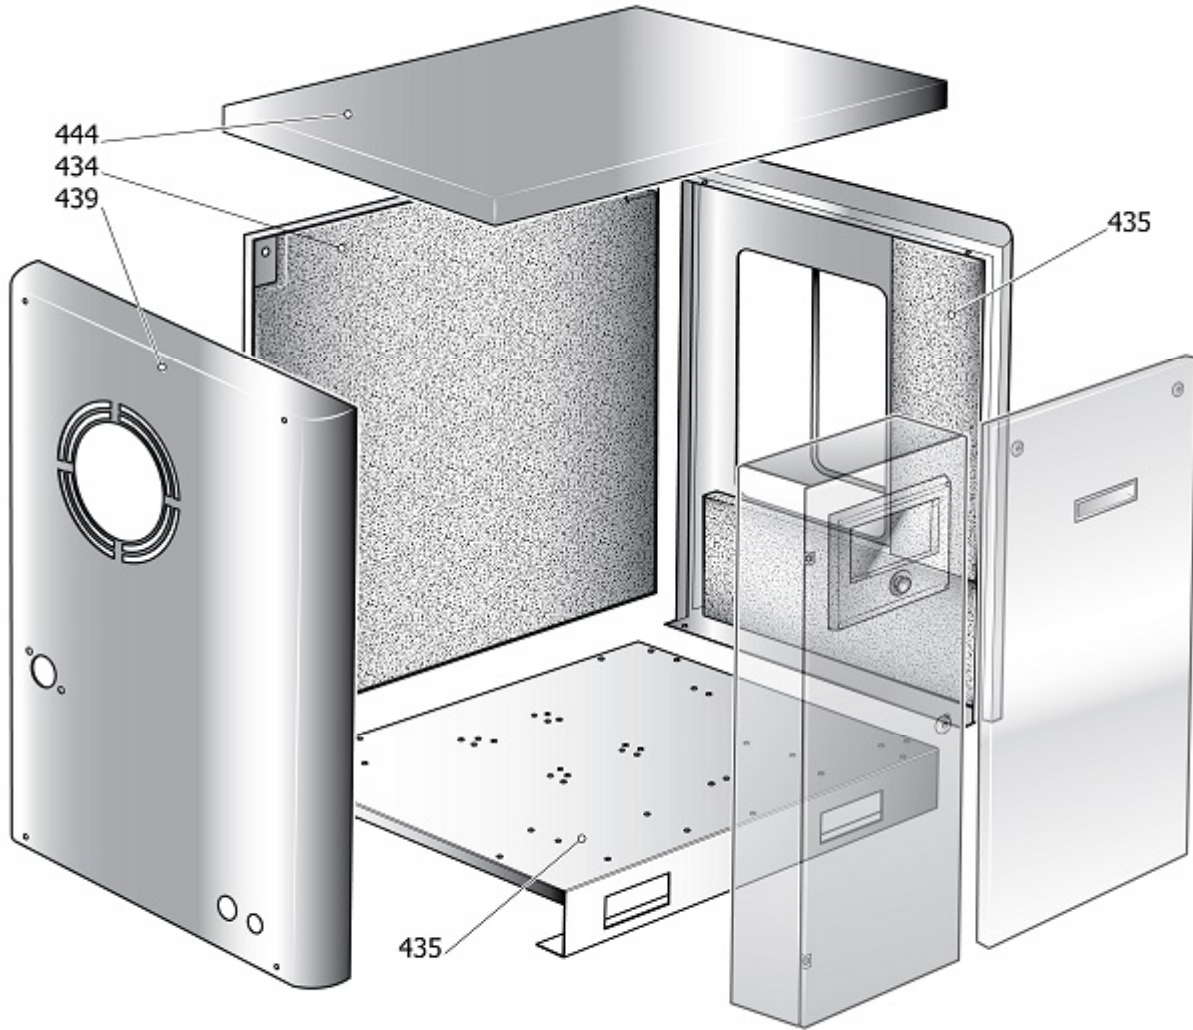

OMEGA POWER SYSTEM

For us, it's not just business. It's personal.

PASCAL 7.5-10 208/230/575-60

Pos	Component		MU	Multiplier
400	#460TG0010V80	COMPLETE HOUSING	PZ	1,0
421	S_150536	OIL SEPARATOR TANK	PZ	1,0
437	#260TG0004V80	FRONT DOOR	PZ	1,0
450		COMPRESSOR COMPONENT		
600	#460TT0098V80	ELECTRIC CABINET	PZ	1,0

MTGR1

Pos	Component		MU	Multiplier
434	#260TG0002V80	REAR PANEL	PZ	1,0
435	#260TG0005V45	RH REAR PANEL	PZ	1,0
436	#160TG0001V80	BASE PLATE	PZ	1,0
439	#260TG0006V45	LH REAR PANEL	PZ	1,0
444	#260TG0003V80	UPPER PANEL	PZ	1,0