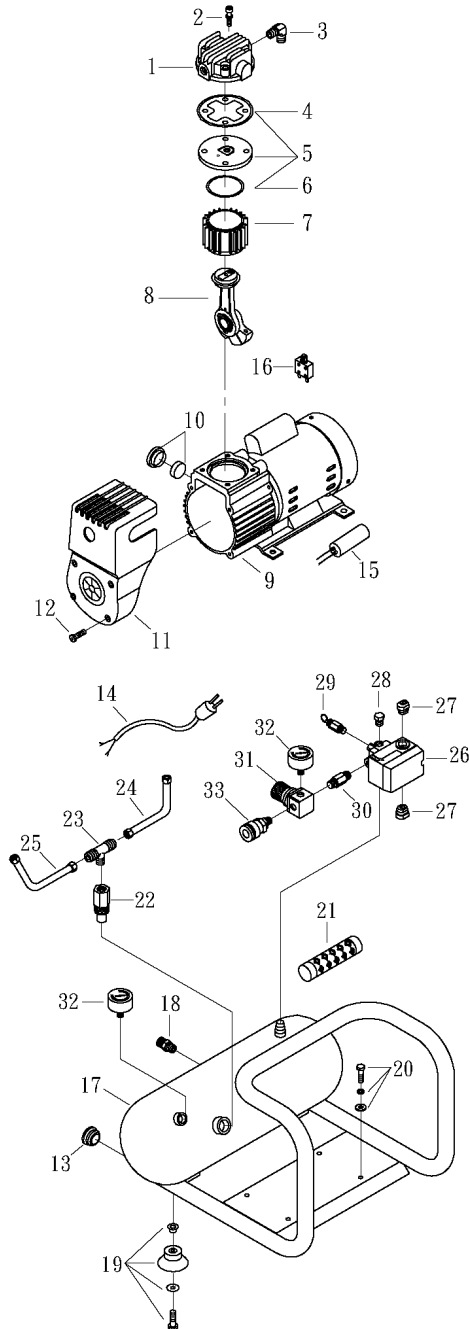

OMEGA COMPRESSORS

For us, it's not just business. It's personal.

MODEL : PN1004L

SPARE PARTS LIST

NO : QC-1401

REF. NO.	DESCRIPTION	PART NO.	QTY.
1	Cylinder head	3101063A	1
2	Allen bolt set	3B01-M05*060V	4
3	Exhaust elbow	2N06-01T02H	1
4	Cylinder head gasket	2G01-025H	1
5	Exhaust valve assembly	3B11-DC02A	1
6	Valve seat gasket	2G03-018	1
7	Cylinder	3201068	1
8	Rod assembly	3B34-MB02	1
9	Motor set	3B8-MB0202S	1
10	Air filter set	2140026	1
11	Shroud	2428015	1
12	Bolt	2B02-FM4*015B	4
13	Plug	2N32-W07	2
14	Power cable	2E01-012SS	1
15	Running capacitor	2E27-010F2525	1
16	Circuit breaker	2E25-05AS	1
17	Air tank	3401174	1
18	Drain valve	2405011	1
19	Rubber pad set	3433005-A	4
20	Hexagon bolt set	3B00-FM06*012VW	4
21	Grip	2432103	1
22	Check valve	2414033A	1
23	Unloading 3-way pipe	2N09-02H01T02H4	1
24	Unloading tube	3B2-02*190F	1
25	Discharge tube	3B2-02*190	1
26	Pressure switch	2E21-B027BC	1
27	Strain relief bushing	2E04-008	2
28	Plug	2N33-009	1
29	Pressure relief valve	2406018A	1
30	Nipple	2N01-02N02N045	1
31	Regulator	2408025R	1
32	Pressure gauge	2D12-15D200IQ	2
33	Quick coupler	07MS01/4M-B	1