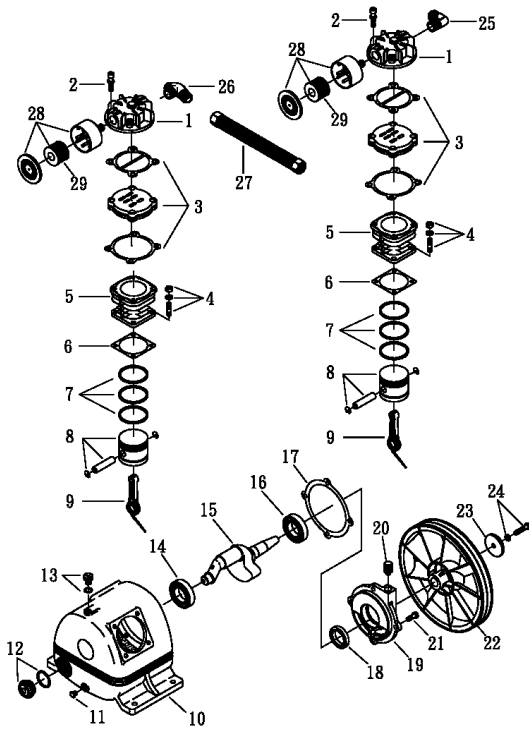

OMEGA COMPRESSORS

For us, it's not just business. It's personal.

MODEL : PK-5020VP(Pump)

SPARE PARTS LIST

NO : QC-1107

REF. NO.	DESCRIPTION	PART NO.	QTY.	REF. NO.	DESCRIPTION	PART NO.	QTY.
1	Cylinder head	3101084A	2	16	Bearing	2N35-6205Z	1
2	Allen bolt set	2B01-M06*040V	8	17	Rear bearing seat gasket	2G06-008	1
3	In. & Ex. valve assembly	3B13-K5051C	2	18	Oil seal	2N50-TC24*47*07	1
4	Double head screw set	2B11-001-A	8	19	Rear bearing seat	3311034	1
5	Cylinder	3201036	2	20	Breathing cover	2321008	1
6	Cylinder gasket	2G04-002	2	21	Hexagon bolt	2B00-SM08*020	4
7	Piston ring set	3B32-51N	2	22	Pulley	3PBF-105A124	1
8	Piston set	3B31-51N	2	23	Plate washer	2B30-08*35*35	1
9	Rod set	3B33-H1048	2	24	Hexagon bolt set	2B00-SM08*035AV	1
10	Crankcase	3301014	1	25	Exhaust elbow	2N06-04T04H	1
11	Oil draining plug	2N33-001	1	26	Exhaust three way pipe	2N09-04R04T04H1	1
12	Oil sight gauge set	2303022B	1	27	Exhaust tube set	3B2-04*225	1
13	Oil filling plug set	2319003A	1	28	Air filter set	2140020A	2
14	Bearing	2N35-6204	1	29	Filter element	2142013	2
15	Crankshaft & balancer	3304038	1	30