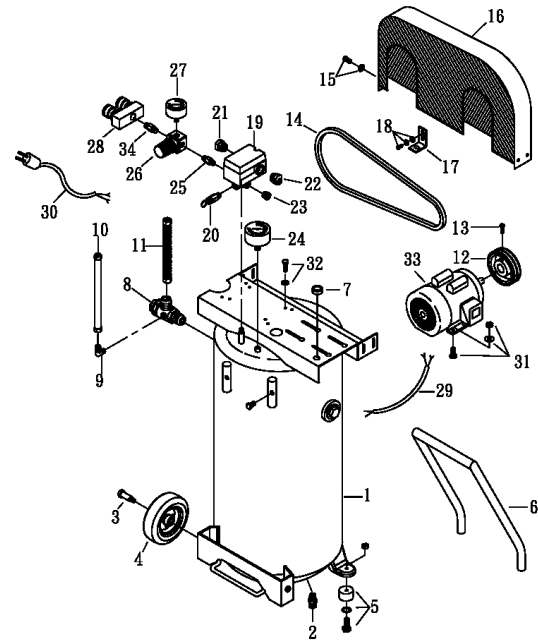

MODEL : PK-5020VP(Receiver Tank)

SPARE PARTS LIST

NO : QC-1107

REF. NO.	DESCRIPTION	PART NO.	QTY.	REF. NO.	DESCRIPTION	PART NO.	QTY.
1	Air tank	3401A035	1	18	Hexagon bolt set	2B00-SM06*015VW	2
2	Drain valve	2405011	1	19	Pressure switch	2E21-B027DC	1
3	Tank wheel bolt	2418005	2	20	Pressure relief valve	2406018A	1
4	Tank wheel	2402032B	2	21	Strain relief bushing	2E04-009	1
5	Rubber pad set	2433013A	2	22	Strain relief bushing	2E04-012	1
6	Grip	3432038-A	1	23	Plug	2B14-ST02E	1
7	Bushing	2E04-101	1	24	Pressure gauge	2D12-20D200IQ	1
8	Check valve	2414025T	1	25	Nipple	2N01-045	1
9	Unloading elbow	2N06-01T02H	1	26	Regulator	2408025L	1
10	Unloading tube	3B2-02*520F	1	27	Pressure gauge	2D12-15D200IQ	1
11	Exhaust tube set	3B2-04*440	1	28	Quick coupler	07MQC2B-B	1
12	Motor pulley	3PMF-035A1W0515	1	29	Cable	2E02-2030602Y2T	1
13	Allen bolt	2B01-M08*020	2	30	Power cable	2E01-012W	1
14	V-belt	2N31-A43	1	31	Motor feet set bolt	2B08-FM08*20-B	4
15	Hexagon bolt set	2B00-FM08*015W	5	32	Hexagon bolt set	2B00-FM08*025V	4
16	Belt guard	3426056B	1	33	Motor	2M02-A7426	1
17	Bracket	3427093	1	34	Nipple	2N01-001	1