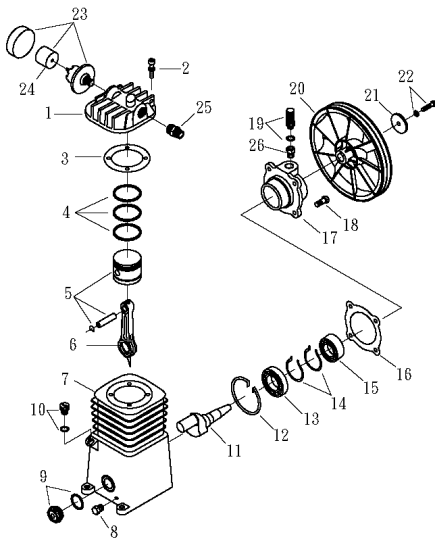

OMEGA COMPRESSORS

For us, it's not just business. It's personal.

MODEL : PK-1008(Pump)

SPARE PARTS LIST

NO : QC-2103

REF. NO.	DESCRIPTION	PART NO.	QTY.	REF. NO.	DESCRIPTION	PART NO.	QTY.
1	Cylinder head set	3B1-PP1	1	14	Crankshaft snap ring	2N42-S20	2
2	Allen bolt set	3B01-M06*020V	4	15	Bearing	2N35-6063LB	1
3	Cylinder head gasket	2G01-005	1	16	Rear bearing seat gasket	2G06-009	1
4	Piston ring set	3B32-51	1	17	Rear bearing seat	3311016	1
5	Piston set	3B31-51	1	18	Hexagon bolt	2B00-SM06*020	4
6	Rod	2315013	1	19	Breathing cover	2339013A	1
7	Crankcase	3301022	1	20	Pulley	3P3F-059A120	1
8	Oil draining plug	2N33-001	1	21	Plate washer	2B30-08*26*30	1
9	Oil sight gauge set	2363013A	1	22	Hexagon bolt set	3B00-SM08*030V	1
10	Oil filling plug set	2319001A	1	23	Air filter set	2146019A	1
11	Crankshaft & balancer	3304019	1	24	Filter element	2142013	1
12	Bearing snap ring	2N43-020	1	25	Nipple	2N01-012	1
13	Bearing	2N35-6204	1	26	Bushing	2N02-040	1

MODEL : PK-1008(Receiver Tank)

SPARE PARTS LIST

NO : QC-2103

REF. NO.	DESCRIPTION	PART NO.	QTY.	REF. NO.	DESCRIPTION	PART NO.	QTY.
1	Air tank	3A0-3401346QC	1	17	U-nut	2B21-PM05	2
2	Drain valve	2405011	1	18	Cable	2E02-2030852Y2T	1
3	Tank wheel bolt	2418005	2	19	Power cable	2E01-012W	1
4	Tank wheel	2402042B	2	20	Pressure switch	2E21-B027DC	1
5	Rubber pad set	3433011-A	2	21	Strain relief bushing	2E04-012	1
6	Grip set	3432035-A	1	22	Strain relief bushing	2E04-009	1
7	Check valve	2414013	1	23	Pressure relief valve	2406018A	1
8	Nipple	2N01-01102HS	1	24	Pressure gauge	2D12-202000IQ	1
9	Unloading tube	3B2-02*450P	1	25	Nipple	2N01-053	1
10	Exhaust tube set	3B2-03*250	1	26	Regulator	2408025L	1
11	Motor pulley	3PMR-636A1M1405	1	27	Pressure gauge	2D12-15D200IQ	1
12	Hexagon bolt	2B00-SM08*020	2	28	Quick coupler	07MQC2B-C	1
13	Y-belt	2N31-A33	1	29	Motor feet set bolt	3B08-PM08*20-M	4
14	Hexagon bolt set	3B00-PM08*015W	4	30	Hexagon bolt set	3B00-PM06*020V	4
15	Belt guard	3426042	1	31	Nipple	2N01-001	1
16	Nipple	2N01-012	1	32	Motor	2M02-A8235	1