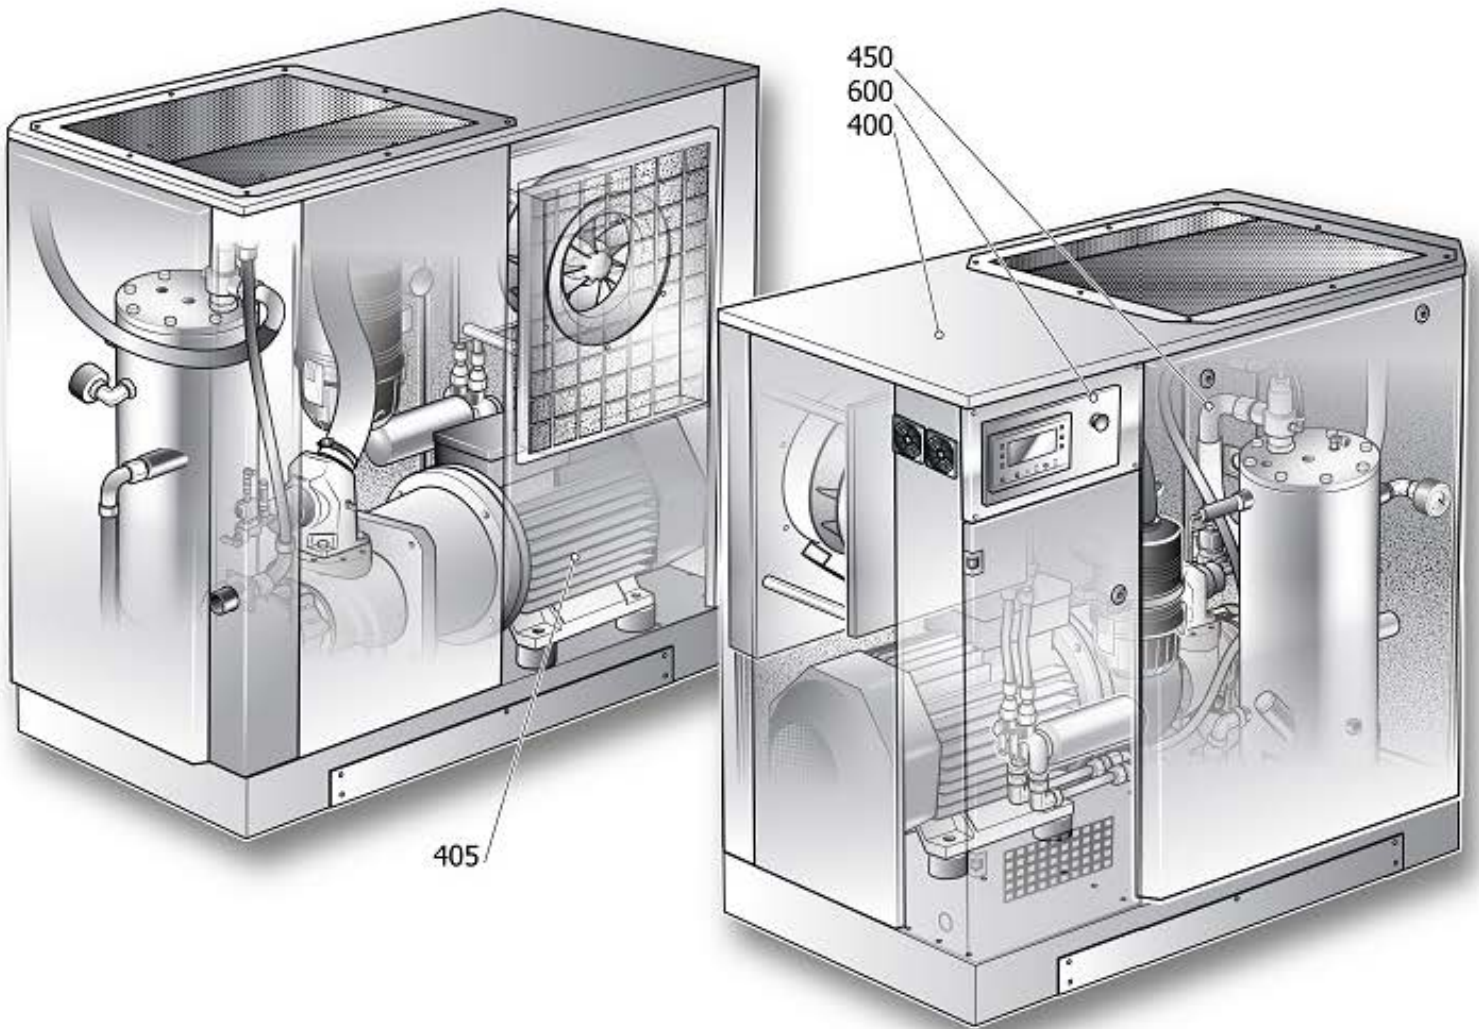

OMEGA POWER SYSTEM

For us, it's not just business. It's personal.

NOBEL 37-10 G 57560 CSA/UL PE

SCTR1

Pos	Component		MU	Multiplier
400	#460CT0010V80	COMPLETE HOUSING	PZ	1,0
405	#460CU73662V17	TRANSMISSION COMPONENTS	PZ	1,0
450		COMPRESSOR COMPONENT		
600	#460CT0043V45	ELECTRIC CABINET	PZ	1,0
1000		LONG LIFE KIT LIST		