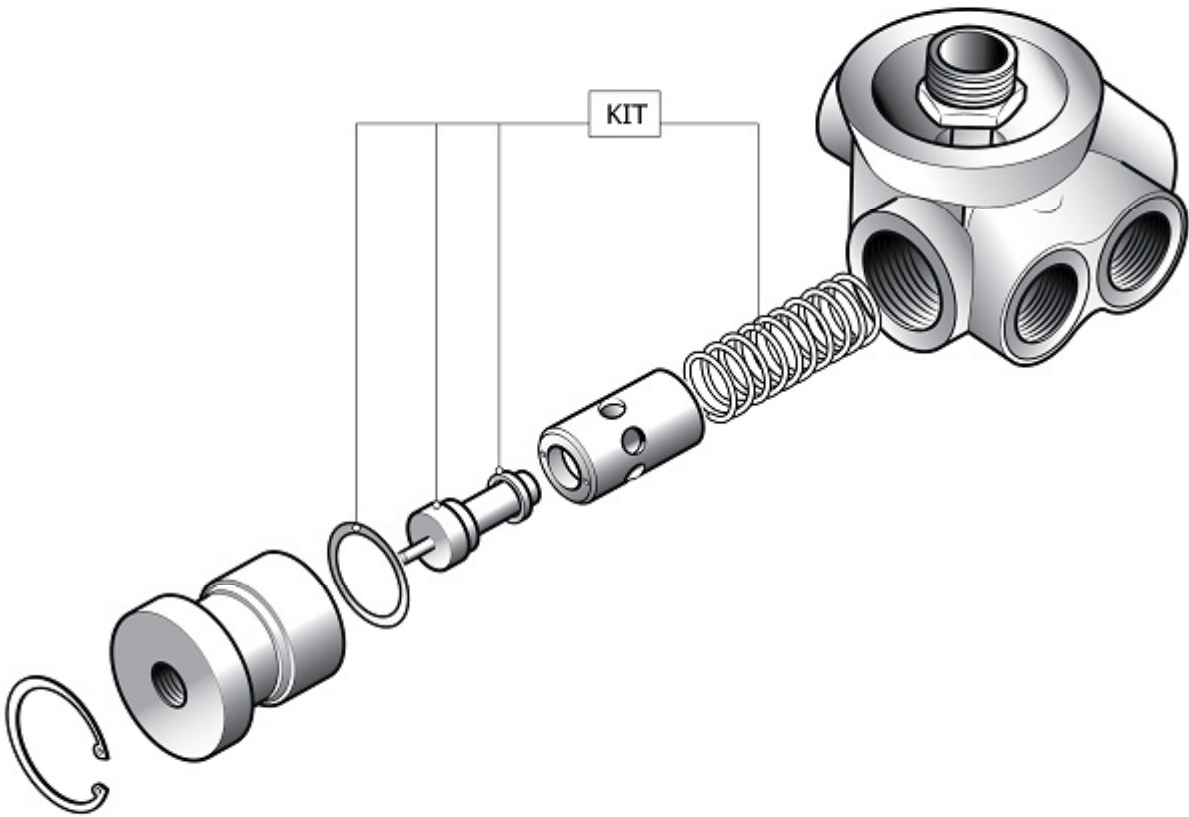

Pos	Component		MU	Multiplier
408	#017083000	FILTER ELEM.8UM D162 H352	PZ	1,0
408	#017083001	FILTER ELEM.6,7M3MIN D92,5H338	PZ	1,0