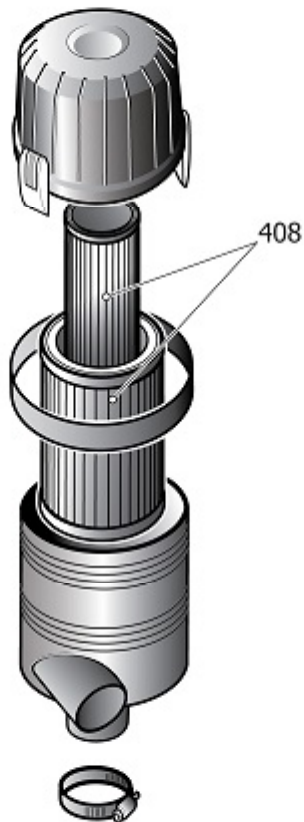

FAR08

Pos	Component		MU	Multiplier
408	#017083000	FILTER ELEM.8UM D162 H352	PZ	1,0
408	#017083001	FILTER ELEM.6,7M3MIN D92,5H338	PZ	1,0