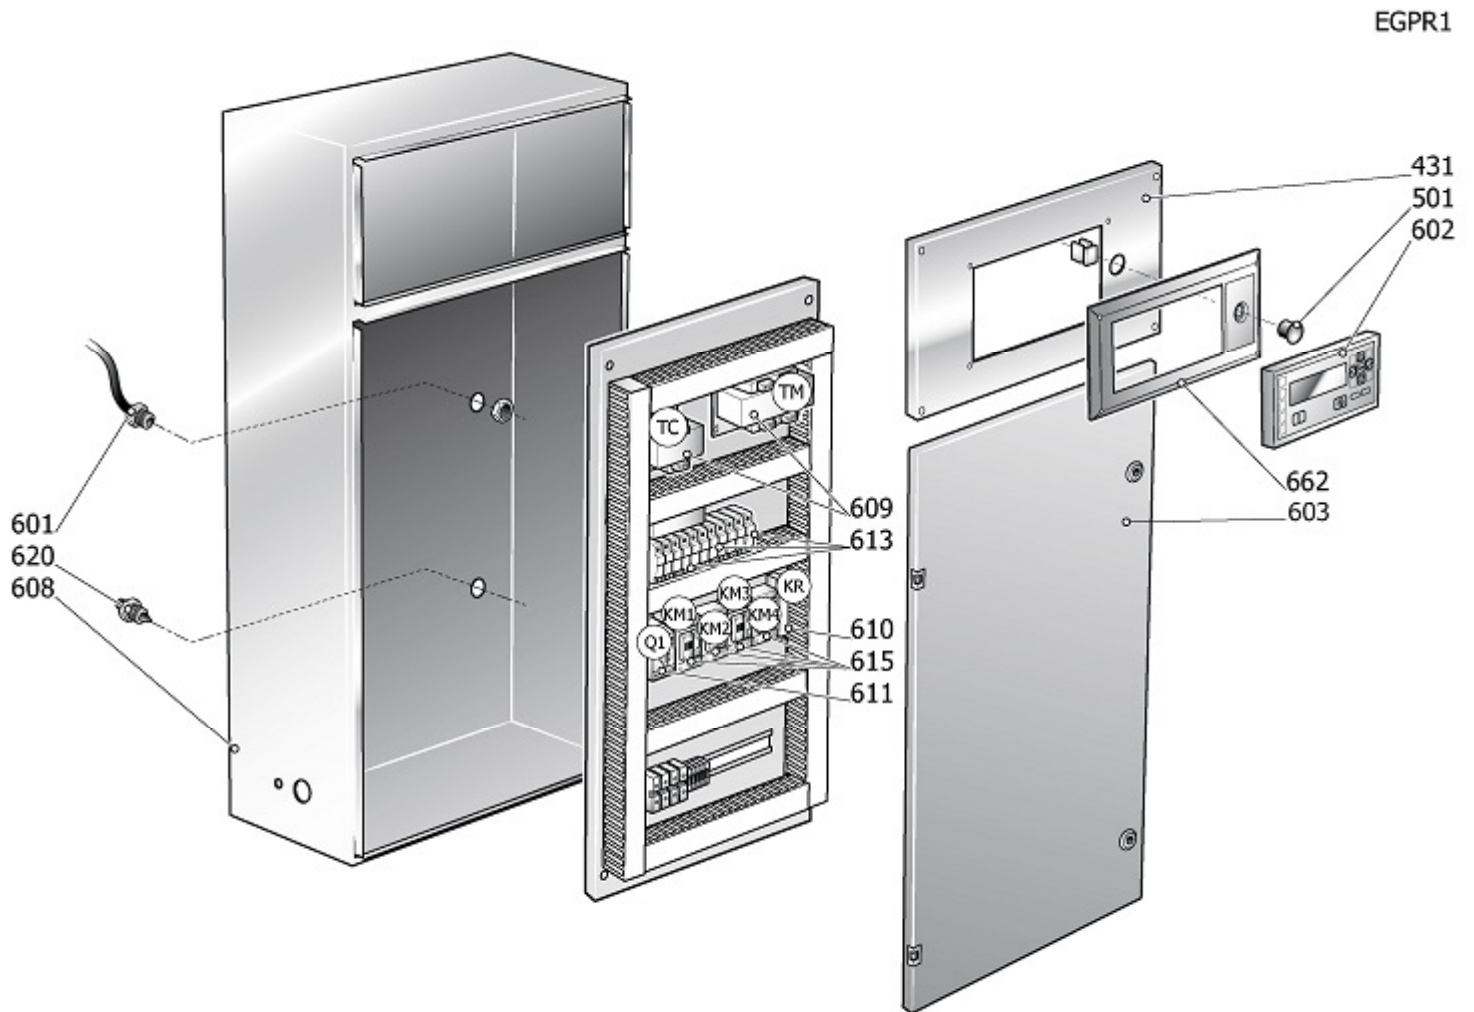

Pos	Component	MU	Multiplier
176	E0M13C403875	CONNECTOR	PZ 1,0
483	#008556000	THERMAL CUTOUT	PZ 1,0
501	EOP270KIT216	E-STOP BUTTON	PZ 1,0
601	#008333000	TEMP. PROBE	PZ 1,0
602	#305420100SGL	CONTROLLER	PZ 1,0
603	#160CT0008V45	ELECTRIC COMPT. DOOR	PZ 1,0
608	#160CT0006V80	ELECTRIC COMPARTMENT	PZ 1,0
609	#005699000	TRANSFORMER	PZ 1,0
609	#005718000	TRANSFORMER	PZ 1,0
610	#008490000	PHASE SEQUENCE RELAY	PZ 1,0
613	#005429000	FUSE 6,3X32 1A	PZ 2,0
613	#005691000	FUS.6A 10X38 KTK-R-6 600V UL/C	PZ 2,0
613	#005692000	FUS.1A 10X38 KTK-R-1 600V UL/C	PZ 2,0
613	#005693000	FUS.1A 10X38 LPCC 600V UL/CSA	PZ 6,0
613	#005719000	FUS.3A 10X38 LPCC 600V UL/CSA	PZ 12,0
615	#005634000	CNT.S0 25A 24V 3RT2026-1AC20	PZ 1,0
615	E0M013201	CNT.S00 7A 24V 3RT2015-1AB01	PZ 1,0
615	E0M013665	CNT.S0 32A 24V 3RT2027-1AC20	PZ 2,0
620	#008167010	TRANSDUCER	PZ 1,0
662	#160CT0007V45	CONTROL.FRAME ETIV	PZ 1,0
662	#160SG0006	CONTROL.FRAME ETIV	PZ 1,0