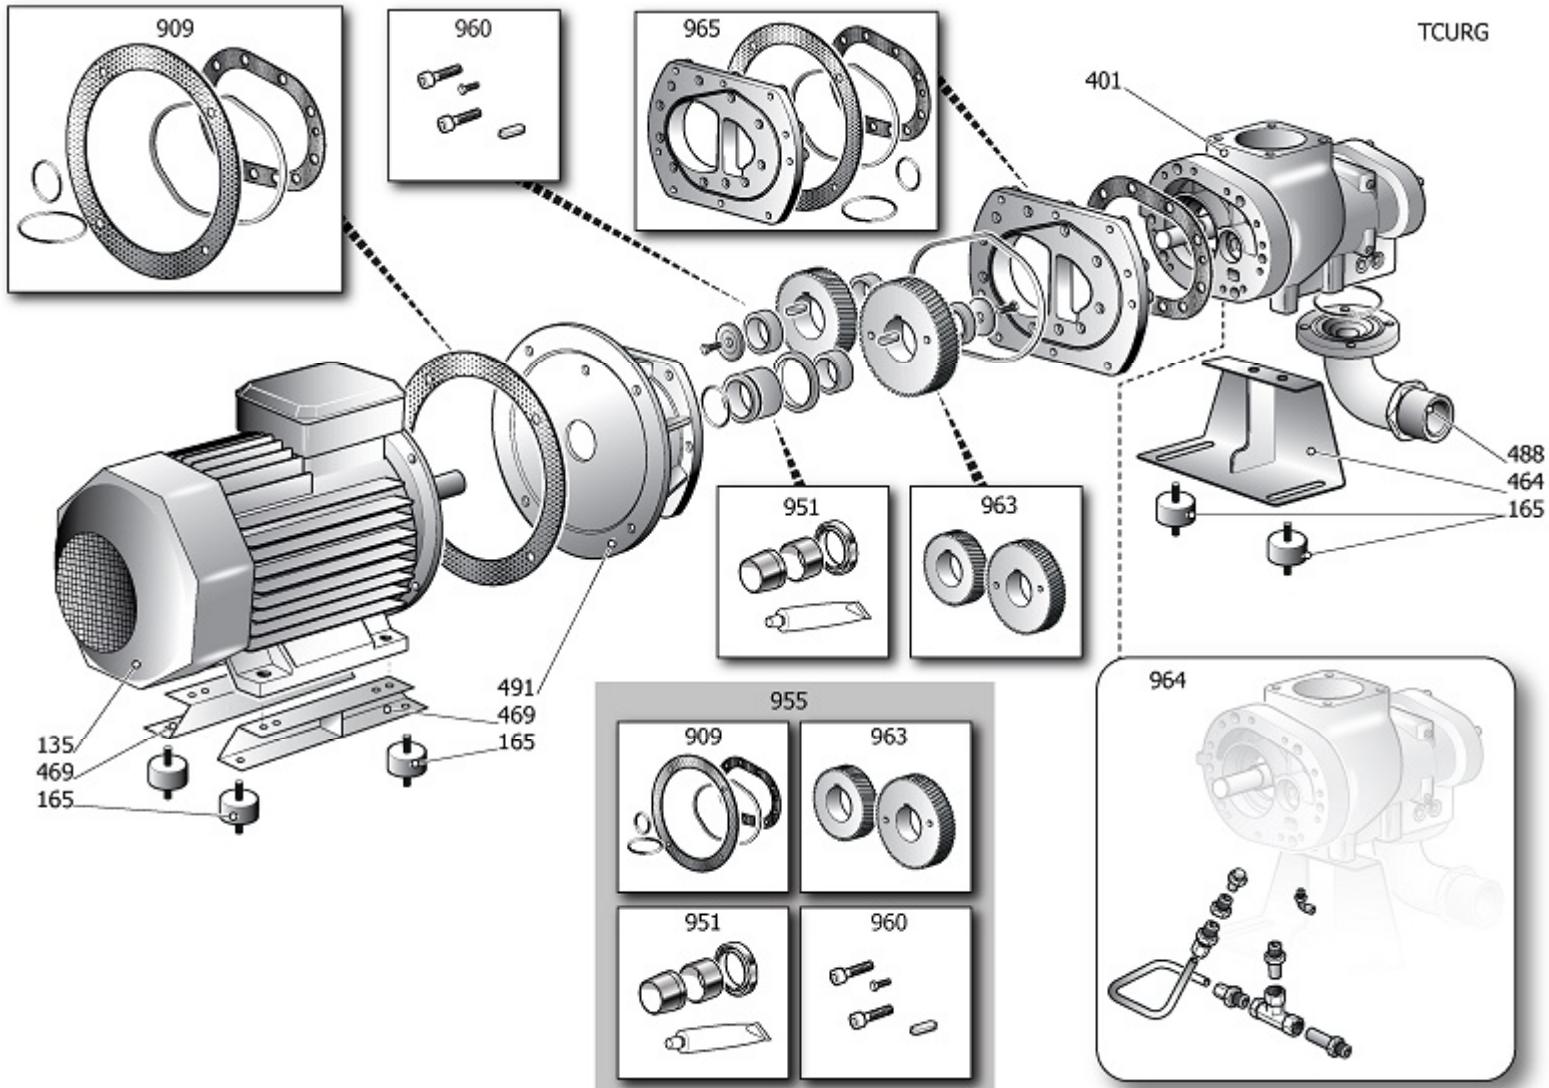

OMEGA POWER SYSTEM

For us, it's not just business. It's personal.

NOBEL 37-10 G 57560 CSA/UL PE

SCTR1

Pos	Component		MU	Multiplier
400	#460CT0010V80	COMPLETE HOUSING	PZ	1,0
405	#460CU73662V17	TRANSMISSION COMPONENTS	PZ	1,0
450		COMPRESSOR COMPONENT		
600	#460CT0043V45	ELECTRIC CABINET	PZ	1,0
1000		LONG LIFE KIT LIST		

Pos	Component	MU	Multiplier	
432	#160CT0012V80	RADIATOR BRACKET	PZ	1,0
433	#260NS0028V80	FAN PANEL	PZ	1,0
434	#260NS0030V80	REAR PANEL	PZ	1,0
435	#260CT0004V45	RH REAR PANEL	PZ	1,0
436	#160CT0001V80	BASE PLATE	PZ	1,0
437	#260CT0005V45	FRONT DOOR	PZ	1,0
439	#260NS0026V80	LH REAR PANEL	PZ	1,0
444	#260CT0011V80	UPPER PANEL	PZ	1,0
474	#260CT0003V80	FRONT POST RH	PZ	1,0
475	#260NS0036V80	REAR POST LH	PZ	1,0
476	#260CT0002V80	REAR POST RH	PZ	1,0
497	#160NS0023	PREFILTER	PZ	1,0
498	#160NS0021V80	PREFILTER FRAME	PZ	1,0
507	#160NS0049V80	CONNECTION PLATE	PZ	2,0

Pos	Component		MU	Multiplier
135	#540S015662PE	MOTOR	PZ	1,0
165	#020078000	VIBRATION DAMPER MF 7550 (LAGO	PZ	6,0
401	S_120065V17SGL	AIR END	PZ	1,0
464	S_200190	SCREW PLATE	PZ	1,0
469	#160DV0003V17	MOTOR PLATE	PZ	2,0
488	#160DV0010	FLANGE, DELIVERY END	PZ	1,0
491	#130700005	SCREW-TO-MOTOR COUPLING	PZ	1,0
955	#260CP0200	AIR END OVERHAUL KIT	PZ	1,0
964	#260CU0100	KIT REC.OLIO+INIEZ.GEAR 37-10	PZ	1,0
965	#260CU0150	KIT FLANGIA CF90 GEAR	PZ	1,0

Pos	Component	MU	Multiplier
962	#213500030 KIT MPV G40 1"1/2	PZ	1,0

ASS.SEPARAT.COND.NOBEL30/37CSA

KSC37

Pos	Component		MU	Multiplier
101	#048604000	TANK	PZ	1,0
110	9049308	RELIEF VALVE	PZ	1,0
119	S_460106	RACC.TREPEZZI 1"1/4 MF DIR	PZ	1,0
124	#011161000	STRAIGHT FITTING M1/4 PIPE 6	PZ	1,0
137	#008550000	SOLENOID VALVE	PZ	1,0
164	4101290	L-SHAPED COUPLING MF G3/8"	PZ	1,0
176	#160TT0019	CONNECTOR	PZ	1,0
418	#011999007	TAPPO ESAG.M3/8" C/SFIATO+GRN	PZ	1,0
4035	#011342000	L FITTING MM R1-1/4+ OR VITON	PZ	1,0
4047	#199140750	RID.CIL 1"1/2-1"1/4 ZINCATA	PZ	1,0