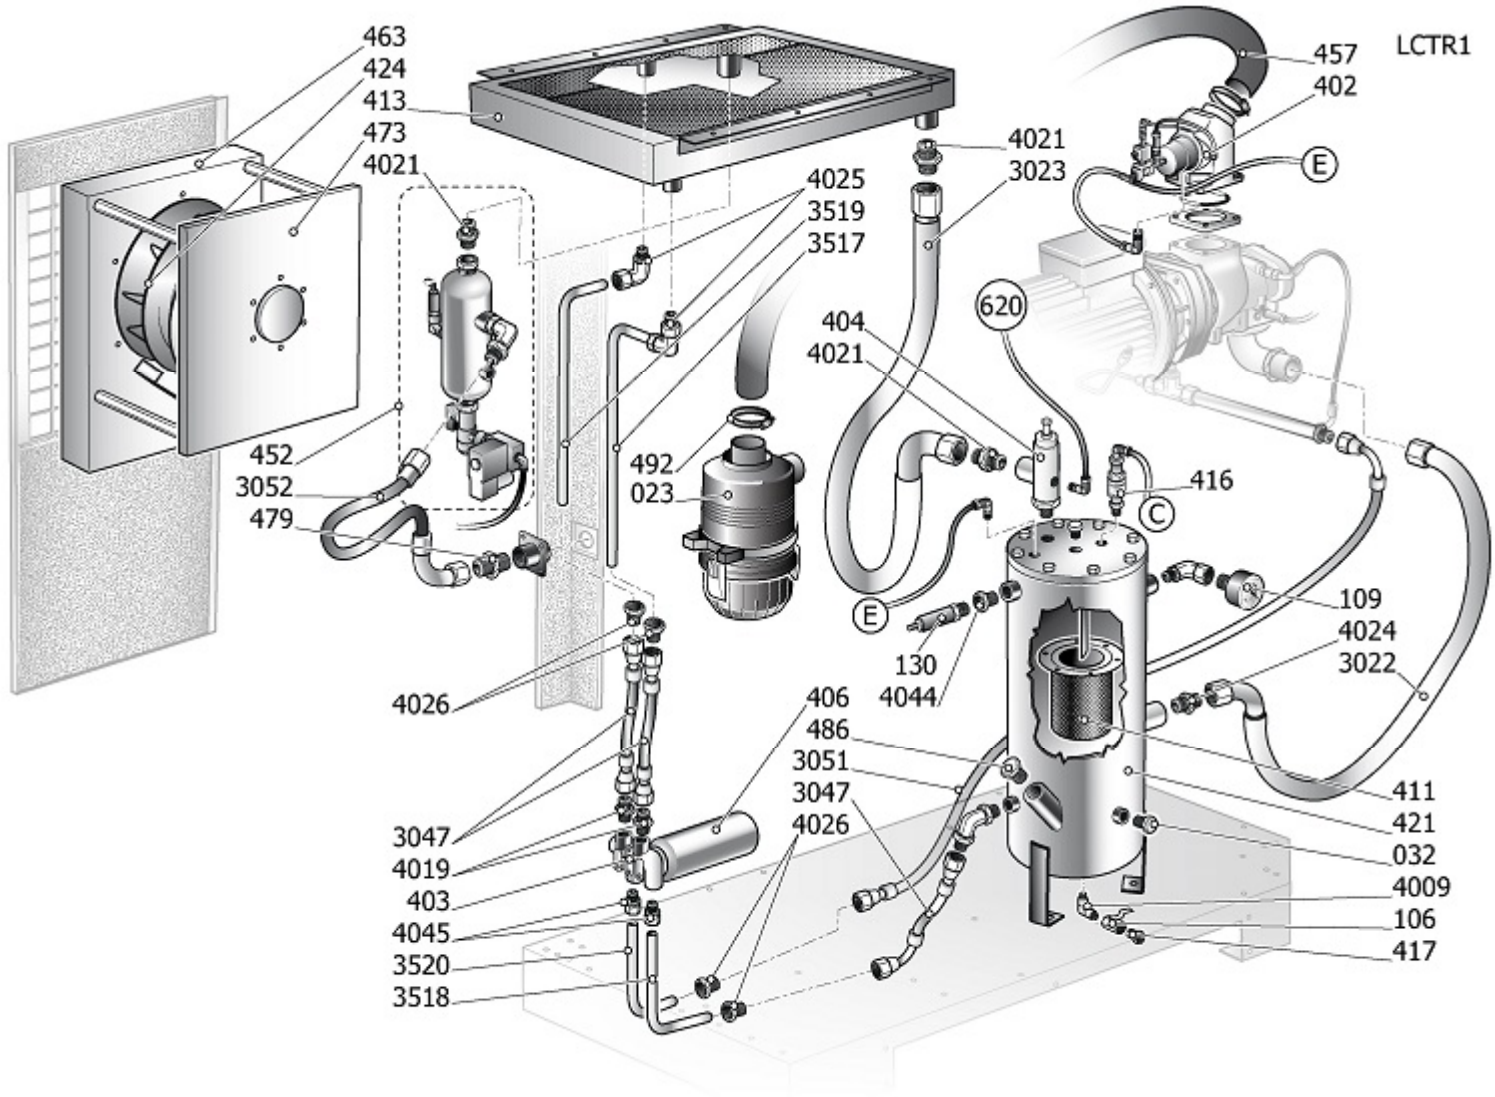

COMPRESSOR COMPONENT

Pos	Component	MU	Multiplier
23	#317083000	AIR FILTER ASSEMBLY	PZ 1,0
32	#012088000	OIL LIGHT	PZ 1,0
106	#322056010	LINE COCK	PZ 1,0
109	#330060100	PRESSURE GAUGE	PZ 1,0
110	9049317	RELIEF VALVE	PZ 1,0
122	#047060000	SINGLE-ACTING VALVE	PZ 1,0
403	S_241502	THERM. EXPANSION VALVE	PZ 1,0
404	S_241005	MIN. PRESSURE VALVE	PZ 1,0
406	9054204	OIL FILTER	PZ 1,0
411	#048602000	OIL SEPARATOR FILTER	PZ 1,0
413	#048524010	AIR-OIL RADIATOR	PZ 1,0
416	#012120000	OIL LIGHT	PZ 1,0
417	#012077000	OIL PLUG	PZ 1,0
421	#160CM0003V41	OIL SEPARATOR TANK	PZ 1,0
424	#024114003	ELECTRIC FAN	PZ 1,0
452		ASS.SEPARAT.COND.NOBEL30/37CSA	
457	#160AH0046	AIR TUBE	MT 1,3
463	#160BH0025V44	FAN COVER	PZ 1,0
473	#160BH0026V44	FAN SPACER	PZ 1,0
486	#011999009	PLUG	PZ 1,0
492	#015129000	COLLAR	PZ 1,0
705	#419265011SGL	GR.ASP.IR100-24V CSA/UL (1)	PZ 1,0
3022	#160CT0150	TUBO FLX 2" FD+F90+OR L750	PZ 1,0
3023	#160CT0151	TUBO FLX 1"1/2 FD+F90+OR L1000	PZ 1,0
3047	#160CT0152	TUBO FLX 3/4 FDM30+FD+OR L230	PZ 3,0
3051	#160GP0157	TUBO FLX 3/4 FDM30+F90+OR L410	PZ 1,0
3088	#160NS0143	TUBO FLX 1"1/2 FD+F90+OR L730	PZ 1,0
3517	#160CT0153	TUBO RGD NBK D22+OG 230X200(L)	PZ 1,0
3518	#160CT0155	TUBO RGD NBK D22+OG 310X145(L)	PZ 1,0
3519	#160CT0159	TUBO RGD NBK D22+OG 740X230(L)	PZ 1,0
3520	#160CT0160	TUBO RGD NBK D22+OG 380X115(L)	PZ 1,0
4009	#011225000	MAINS COUPLING L MM R1/2 ART 2	PZ 1,0
4019	#011000406	RACC.ADT.MM 3/4" CNC-BSP	PZ 2,0
4021	#011000408	RACC.ADT.MM 1"1/2 OR-BSP	PZ 4,0
4024	S_460675	RACC.ADT.MM 2" BSP	PZ 1,0
4025	#011259110	RACC.ESTR.90$M3/4 TB.22 CORPO	PZ 2,0
4026	#011259120	RACC.GIUNZ.DIRITTO TB.22 CORPO	PZ 4,0
4044	S_460504	RID.CON 1"-3/4"MF 2080	PZ 1,0
4045	#011115101	RACC.ESTR.D.M3/4 TB22+OR CORPO	PZ 2,0
4046	S_460060	RACC ESTR.DIR.M1/4"XØ6 CIL	PZ 1,0
4055	#011000405	RACC.ADT.MM 1"X3/4" BSP	PZ 1,0