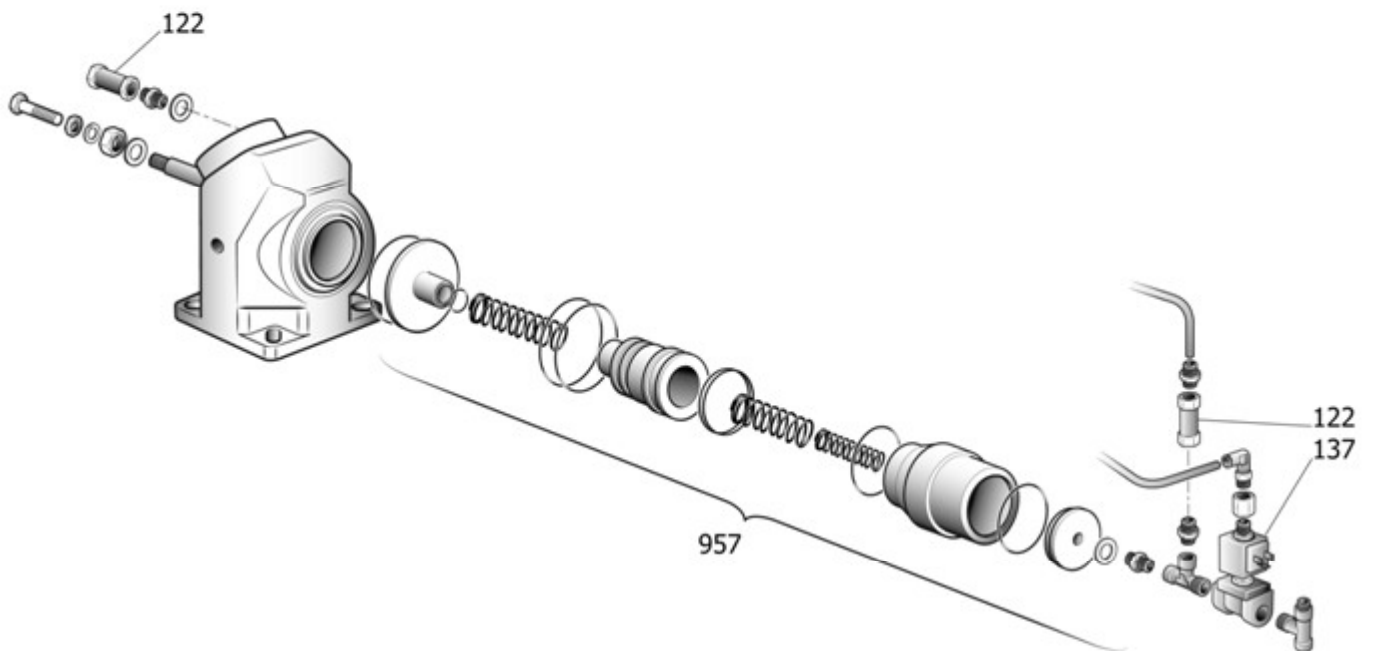

FAR08

Pos	Component		MU	Multiplier
408	#017083000	FILTER ELEM.8UM D162 H352	PZ	1,0
408	#017083001	FILTER ELEM.6,7M3MIN D92,5H338	PZ	1,0

Pos	Component	MU	Multiplier
958	\$12506540 THERM. EXPANSION VALVE KIT	PZ	1,0

Pos	Component	MU	Multiplier
962	#213500030 KIT MPV G40 1"1/2	PZ	1,0

ASS.SEPARAT.COND.NOBEL30/37CSA

KSC37

Pos	Component		MU	Multiplier
101	#048604000	TANK	PZ	1,0
110	9049308	RELIEF VALVE	PZ	1,0
119	S_460106	RACC.TREPEZZI 1"1/4 MF DIR	PZ	1,0
124	#011161000	STRAIGHT FITTING M1/4 PIPE 6	PZ	1,0
137	#008550000	SOLENOID VALVE	PZ	1,0
164	4101290	L-SHAPED COUPLING MF G3/8"	PZ	1,0
176	#160TT0019	CONNECTOR	PZ	1,0
418	#011999007	TAPPO ESAG.M3/8" C/SFIATO+GRN	PZ	1,0
4035	#011342000	L FITTING MM R1-1/4+ OR VITON	PZ	1,0
4047	#199140750	RID.CIL 1"1/2-1"1/4 ZINCATA	PZ	1,0