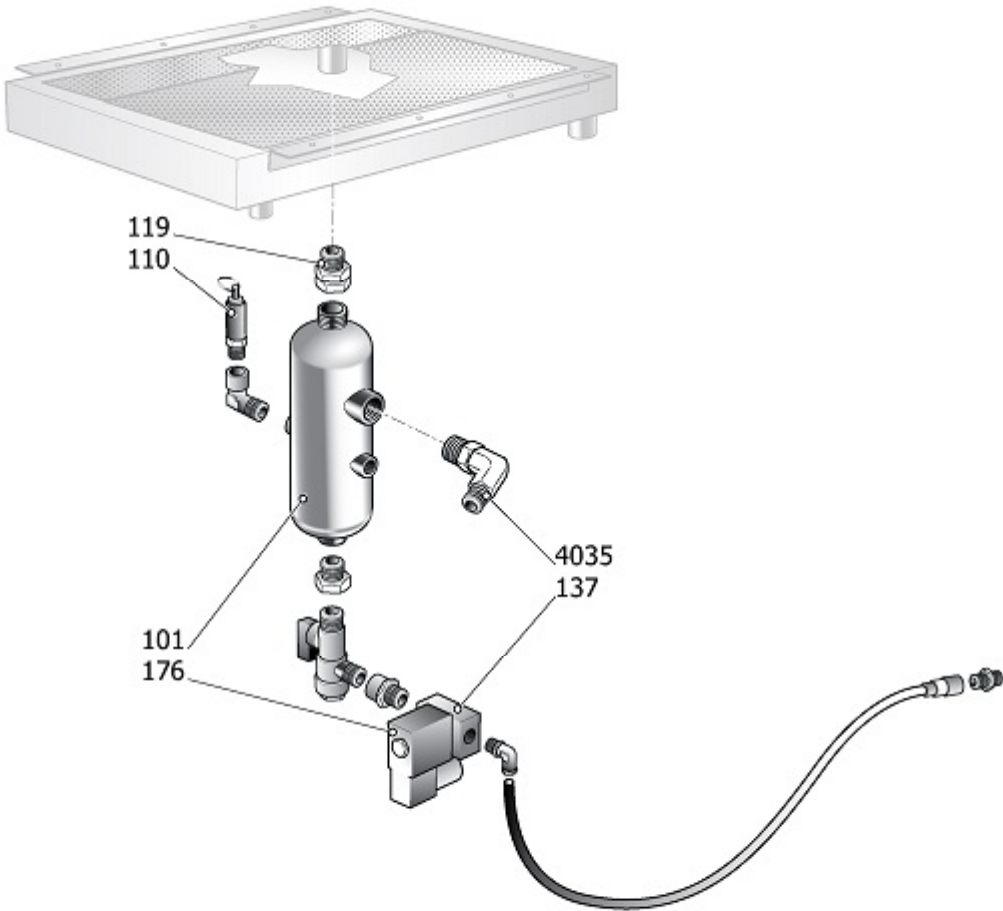

FAR08

Pos	Component		MU	Multiplier
408	#017083000	FILTER ELEM.8UM D162 H352	PZ	1,0
408	#017083001	FILTER ELEM.6,7M3MIN D92,5H338	PZ	1,0

Pos	Component	MU	Multiplier
958	\$12506540 THERM. EXPANSION VALVE KIT	PZ	1,0

Pos	Component	MU	Multiplier
962	#213500030 KIT MPV G40 1"1/2	PZ	1,0

ASS.SEPARAT.COND.NOBEL30/37CSA

KSC37

Pos	Component		MU	Multiplier
101	#048604000	TANK	PZ	1,0
110	9049308	RELIEF VALVE	PZ	1,0
119	S_460106	RACC.TREPEZZI 1"1/4 MF DIR	PZ	1,0
124	#011161000	STRAIGHT FITTING M1/4 PIPE 6	PZ	1,0
137	#008550000	SOLENOID VALVE	PZ	1,0
164	4101290	L-SHAPED COUPLING MF G3/8"	PZ	1,0
176	#160TT0019	CONNECTOR	PZ	1,0
418	#011999007	TAPPO ESAG.M3/8" C/SFIATO+GRN	PZ	1,0
4035	#011342000	L FITTING MM R1-1/4+ OR VITON	PZ	1,0
4047	#199140750	RID.CIL 1"1/2-1"1/4 ZINCATA	PZ	1,0