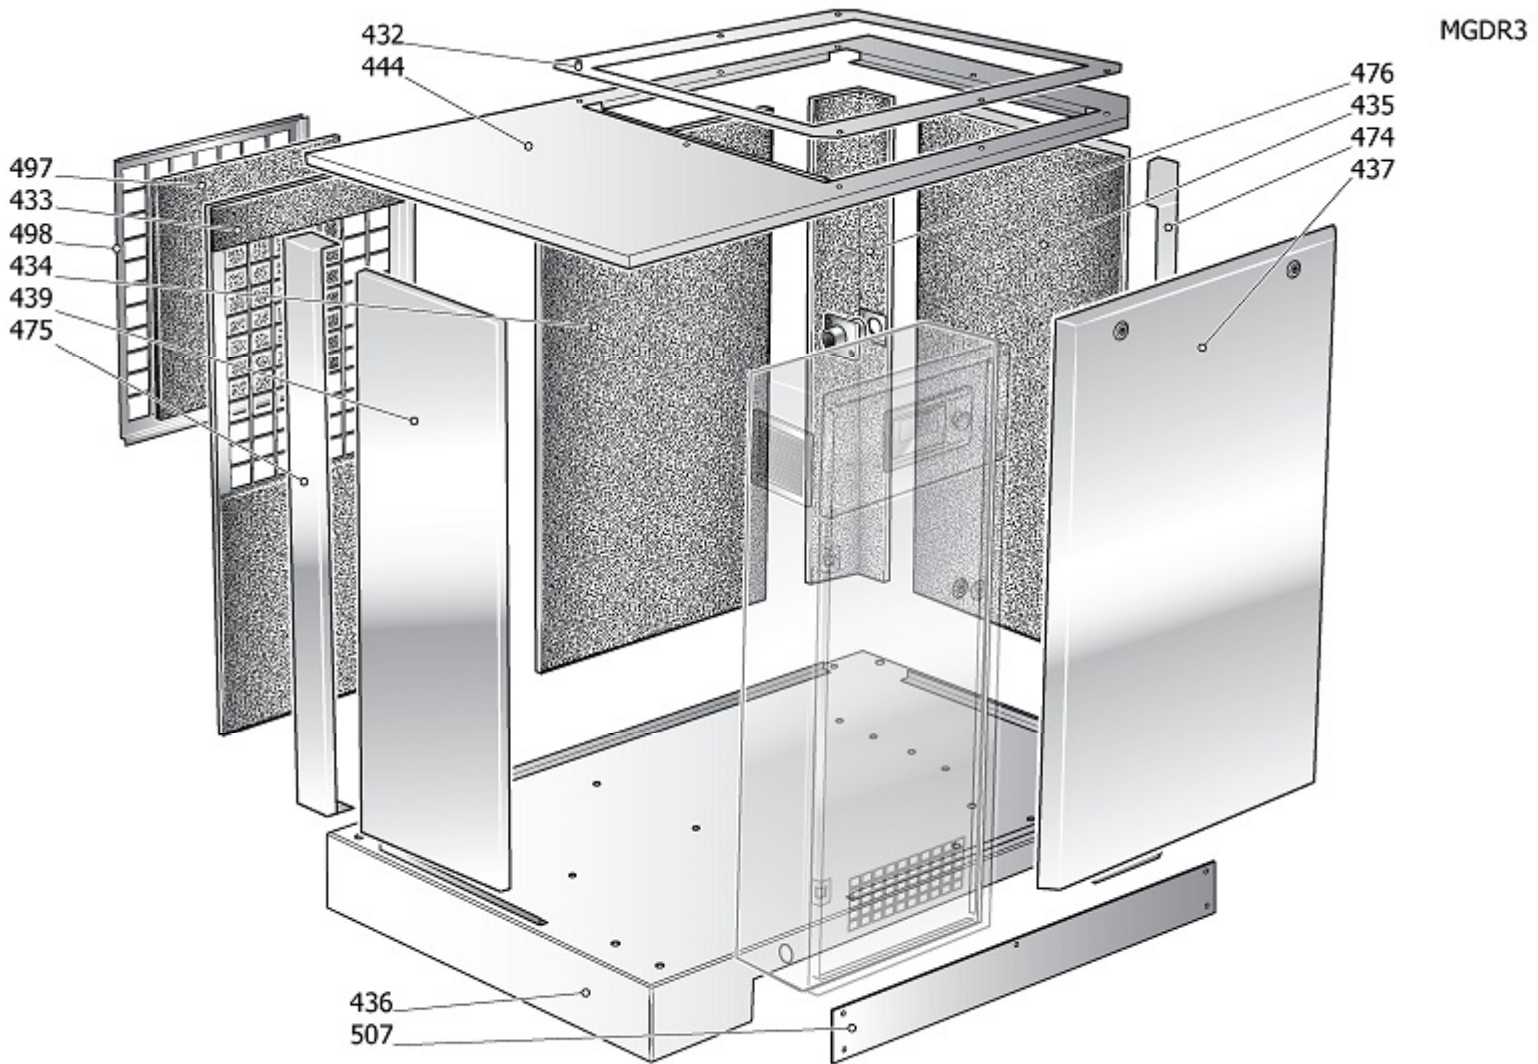

OMEGA POWER SYSTEM

For us, it's not just business. It's personal.

NOBEL 37-10 G 57560 CSA/UL PE

SCTR1

Pos	Component		MU	Multiplier
400	#460CT0010V80	COMPLETE HOUSING	PZ	1,0
405	#460CU73662V17	TRANSMISSION COMPONENTS	PZ	1,0
450		COMPRESSOR COMPONENT		
600	#460CT0043V45	ELECTRIC CABINET	PZ	1,0
1000		LONG LIFE KIT LIST		

Pos	Component	MU	Multiplier	
432	#160CT0012V80	RADIATOR BRACKET	PZ	1,0
433	#260NS0028V80	FAN PANEL	PZ	1,0
434	#260NS0030V80	REAR PANEL	PZ	1,0
435	#260CT0004V45	RH REAR PANEL	PZ	1,0
436	#160CT0001V80	BASE PLATE	PZ	1,0
437	#260CT0005V45	FRONT DOOR	PZ	1,0
439	#260NS0026V80	LH REAR PANEL	PZ	1,0
444	#260CT0011V80	UPPER PANEL	PZ	1,0
474	#260CT0003V80	FRONT POST RH	PZ	1,0
475	#260NS0036V80	REAR POST LH	PZ	1,0
476	#260CT0002V80	REAR POST RH	PZ	1,0
497	#160NS0023	PREFILTER	PZ	1,0
498	#160NS0021V80	PREFILTER FRAME	PZ	1,0
507	#160NS0049V80	CONNECTION PLATE	PZ	2,0