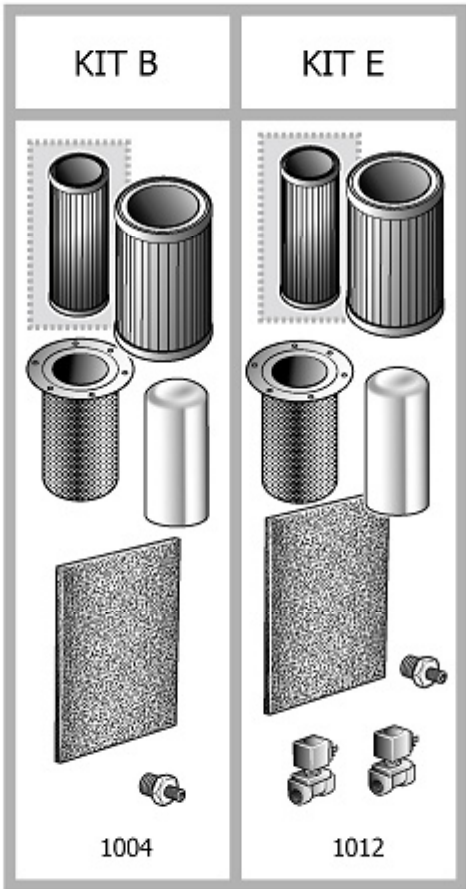

Pos	Component	MU	Multiplier
176	E0M13C403875	CONNECTOR	PZ 1,0
483	#008556000	THERMAL CUTOUT	PZ 1,0
501	EOP270KIT216	E-STOP BUTTON	PZ 1,0
601	#008333000	TEMP. PROBE	PZ 1,0
602	#305420100SGL	CONTROLLER	PZ 1,0
603	#160CT0008V45	ELECTRIC COMPT. DOOR	PZ 1,0
608	#160CT0006V80	ELECTRIC COMPARTMENT	PZ 1,0
609	#005699000	TRANSFORMER	PZ 1,0
609	#005718000	TRANSFORMER	PZ 1,0
610	#008490000	PHASE SEQUENCE RELAY	PZ 1,0
613	#005429000	FUSE 6,3X32 1A	PZ 2,0
613	#005691000	FUS.6A 10X38 KTK-R-6 600V UL/C	PZ 2,0
613	#005692000	FUS.1A 10X38 KTK-R-1 600V UL/C	PZ 2,0
613	#005693000	FUS.1A 10X38 LPCC 600V UL/CSA	PZ 6,0
613	#005719000	FUS.3A 10X38 LPCC 600V UL/CSA	PZ 12,0
615	#005634000	CNT.S0 25A 24V 3RT2026-1AC20	PZ 1,0
615	E0M013201	CNT.S00 7A 24V 3RT2015-1AB01	PZ 1,0
615	E0M013665	CNT.S0 32A 24V 3RT2027-1AC20	PZ 2,0
620	#008167010	TRANSDUCER	PZ 1,0
662	#160CT0007V45	CONTROL.FRAME ETIV	PZ 1,0
662	#160SG0006	CONTROL.FRAME ETIV	PZ 1,0

LONG LIFE KIT LIST

LLK56