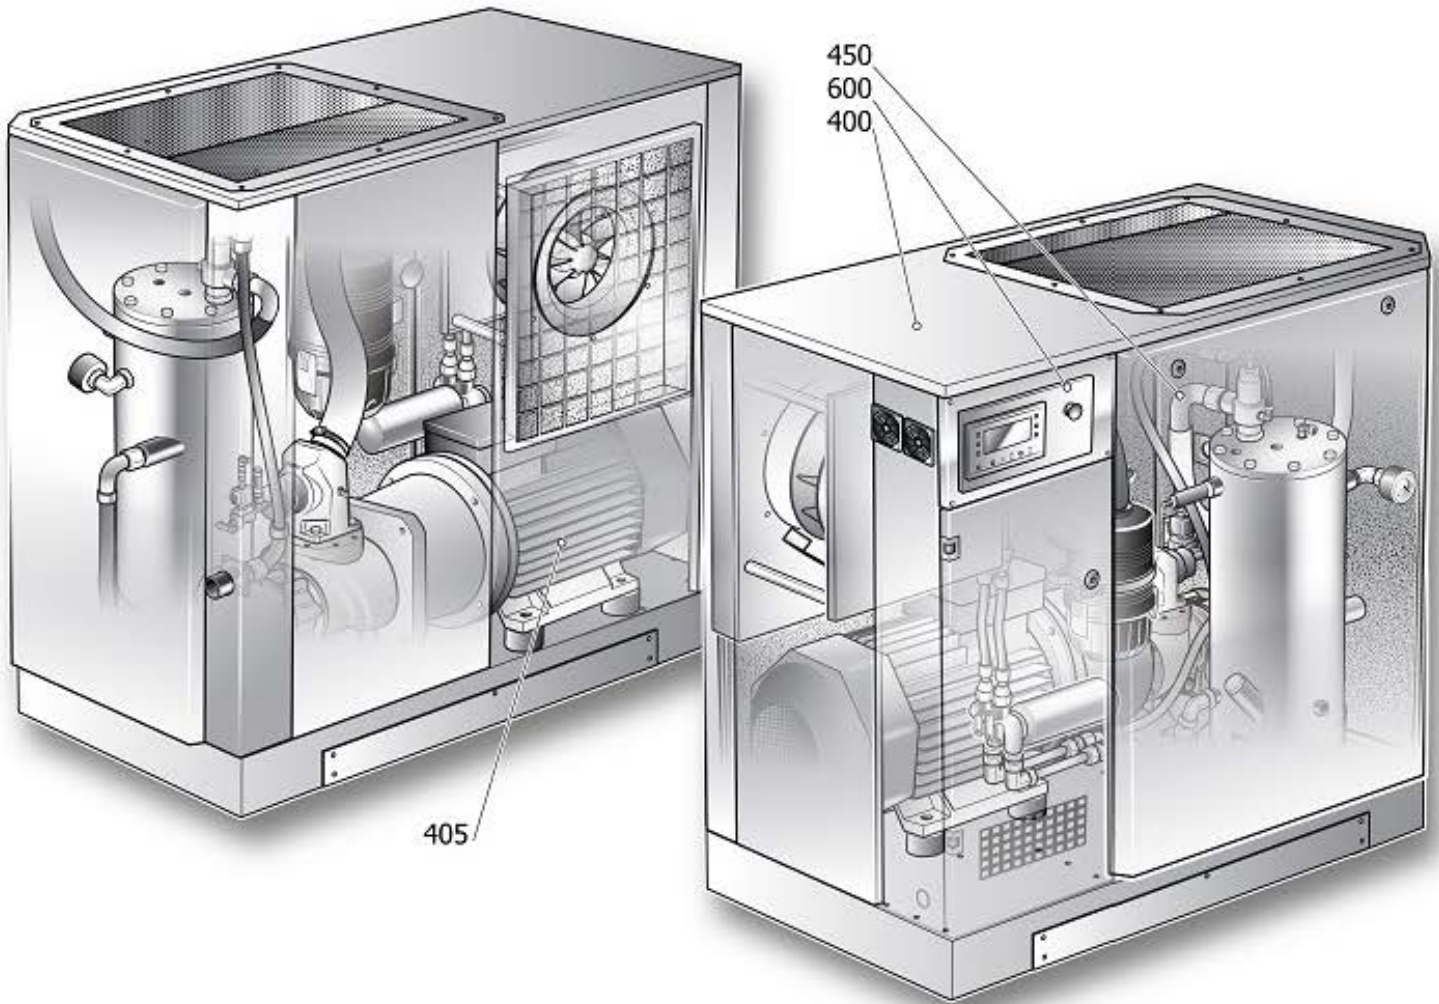

OMEGA POWER SYSTEM

For us, it's not just business. It's personal.

NOBEL 37-10 DV 57560 CSA/UL PE

SCTR1

Pos	Component		MU	Multiplier
400	#460CT0010V80	COMPLETE HOUSING	PZ	1,0
405	#460DV72662V17	TRANSMISSION COMPONENTS	PZ	1,0
450		COMPRESSOR COMPONENT		
600	#460CT0065V45	ELECTRIC CABINET	PZ	1,0
1000		LONG LIFE KIT LIST		