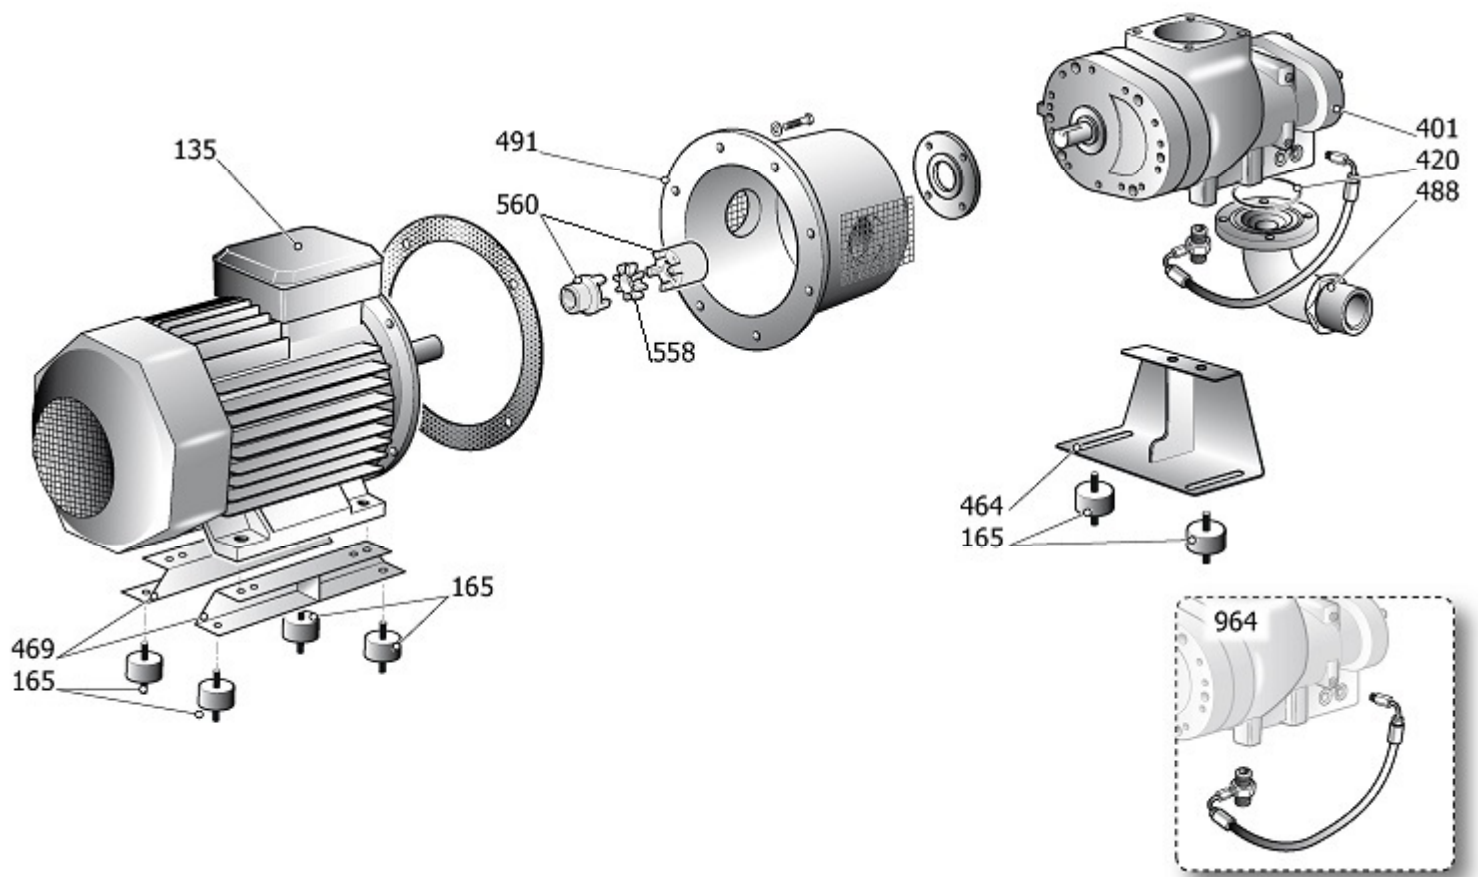

OMEGA POWER SYSTEM

For us, it's not just business. It's personal.

NOBEL 37-10 DV 57560 CSA/UL PE

SCTR1

Pos	Component		MU	Multiplier
400	#460CT0010V80	COMPLETE HOUSING	PZ	1,0
405	#460DV72662V17	TRANSMISSION COMPONENTS	PZ	1,0
450		COMPRESSOR COMPONENT		
600	#460CT0065V45	ELECTRIC CABINET	PZ	1,0
1000		LONG LIFE KIT LIST		

TDRR2

Pos	Component	MU	Multiplier
135	#540S015662PE MOTOR	PZ	1,0
165	#020078000 VIBRATION DAMPER MF 7550 (LAGO	PZ	6,0
401	S_120065V17SGL AIR END	PZ	1,0
420	#010047000 O RING 4375	PZ	1,0
464	S_200190 SCREW PLATE	PZ	1,0
469	#160DV0003V17 MOTOR PLATE	PZ	2,0
488	#160DV0010 FLANGE, DELIVERY END	PZ	1,0
491	#160CU0002V17 SCREW-TO-MOTOR COUPLING	PZ	1,0
558	S_390019 INNER RING	PZ	1,0
560	S_390208 JOINT HUB P48-60 B D55	PZ	1,0
560	S_390240 JOINT HUB P48-60 B D50	PZ	1,0
964	#260CU0050 KIT LUBRIF.CUSCINETTI CF 90D4	PZ	1,0