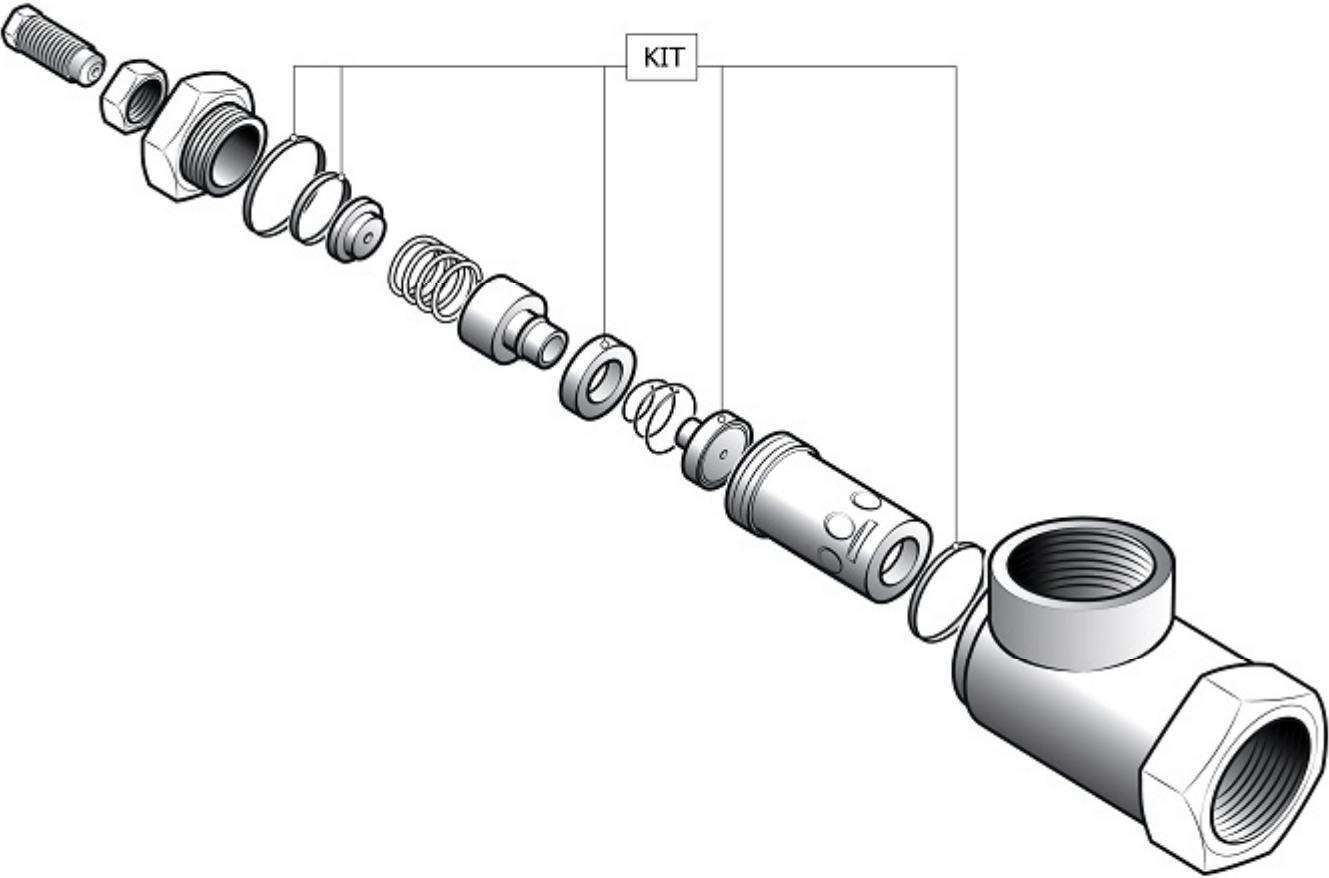

COMPRESSOR COMPONENT

Pos	Component	MU	Multiplier
23	#317083000	AIR FILTER ASSEMBLY	PZ 1,0
32	#012088000	OIL LIGHT	PZ 1,0
106	#322056010	LINE COCK	PZ 1,0
109	#330060100	PRESSURE GAUGE	PZ 1,0
110	9049317	RELIEF VALVE	PZ 1,0
403	S_241502	THERM. EXPANSION VALVE	PZ 1,0
404	S_241005	MIN. PRESSURE VALVE	PZ 1,0
406	9054204	OIL FILTER	PZ 1,0
411	#048602000	OIL SEPARATOR FILTER	PZ 1,0
413	#048524010	AIR-OIL RADIATOR	PZ 1,0
416	#012120000	OIL LIGHT	PZ 1,0
417	#012077000	OIL PLUG	PZ 1,0
421	#160CM0003V41	OIL SEPARATOR TANK	PZ 1,0
424	#024114003	ELECTRIC FAN	PZ 1,0
452		ASS.SEPARAT.COND.NOBEL30/37CSA	
457	#160AH0046	AIR TUBE	MT 1,3
463	#160BH0025V44	FAN COVER	PZ 1,0
473	#160BH0026V44	FAN SPACER	PZ 1,0
486	#011999009	PLUG	PZ 1,0
492	#015129000	COLLAR	PZ 1,0
499	#160CT0156	TUBO RGD NBK D22+OG 380X220(L)	PZ 1,0
705	#419265011SGL	GR.ASP.IR100-24V CSA/UL (1)	PZ 1,0
3022	#160CT0150	TUBO FLX 2" FD+F90+OR L750	PZ 1,0
3023	#160CT0151	TUBO FLX 1"1/2 FD+F90+OR L1000	PZ 1,0
3047	#160CT0152	TUBO FLX 3/4 FDM30+FD+OR L230	PZ 3,0
3051	#160GP0157	TUBO FLX 3/4 FDM30+F90+OR L410	PZ 1,0
3088	#160NS0143	TUBO FLX 1"1/2 FD+F90+OR L730	PZ 1,0
3517	#160CT0153	TUBO RGD NBK D22+OG 230X200(L)	PZ 1,0
3518	#160CT0155	TUBO RGD NBK D22+OG 310X145(L)	PZ 1,0
3519	#160CT0159	TUBO RGD NBK D22+OG 740X230(L)	PZ 1,0
4009	#011225000	MAINS COUPLING L MM R1/2 ART 2	PZ 1,0
4019	#011000406	RACC.ADT.MM 3/4" CNC-BSP	PZ 2,0
4021	#011000408	RACC.ADT.MM 1"1/2 OR-BSP	PZ 4,0
4024	S_460675	RACC.ADT.MM 2" BSP	PZ 1,0
4025	#011259110	RACC.ESTR.90\$M3/4 TB.22 CORPO	PZ 2,0
4026	#011259120	RACC.GIUNZ.DIRITTO TB.22 CORPO	PZ 4,0
4044	S_460504	RID.CON 1"-3/4"MF 2080	PZ 1,0
4045	#011115101	RACC.ESTR.D.M3/4 TB22+OR CORPO	PZ 2,0
4046	S_460060	RACC.ESTR.DIR.M1/4"XØ6 CIL	PZ 1,0
4055	#011000405	RACC.ADT.MM 1"X3/4" BSP	PZ 1,0

FAR08

Pos	Component		MU	Multiplier
408	#017083000	FILTER ELEM.8UM D162 H352	PZ	1,0
408	#017083001	FILTER ELEM.6,7M3MIN D92,5H338	PZ	1,0

Pos	Component	MU	Multiplier
958	\$12506540 THERM. EXPANSION VALVE KIT	PZ	1,0