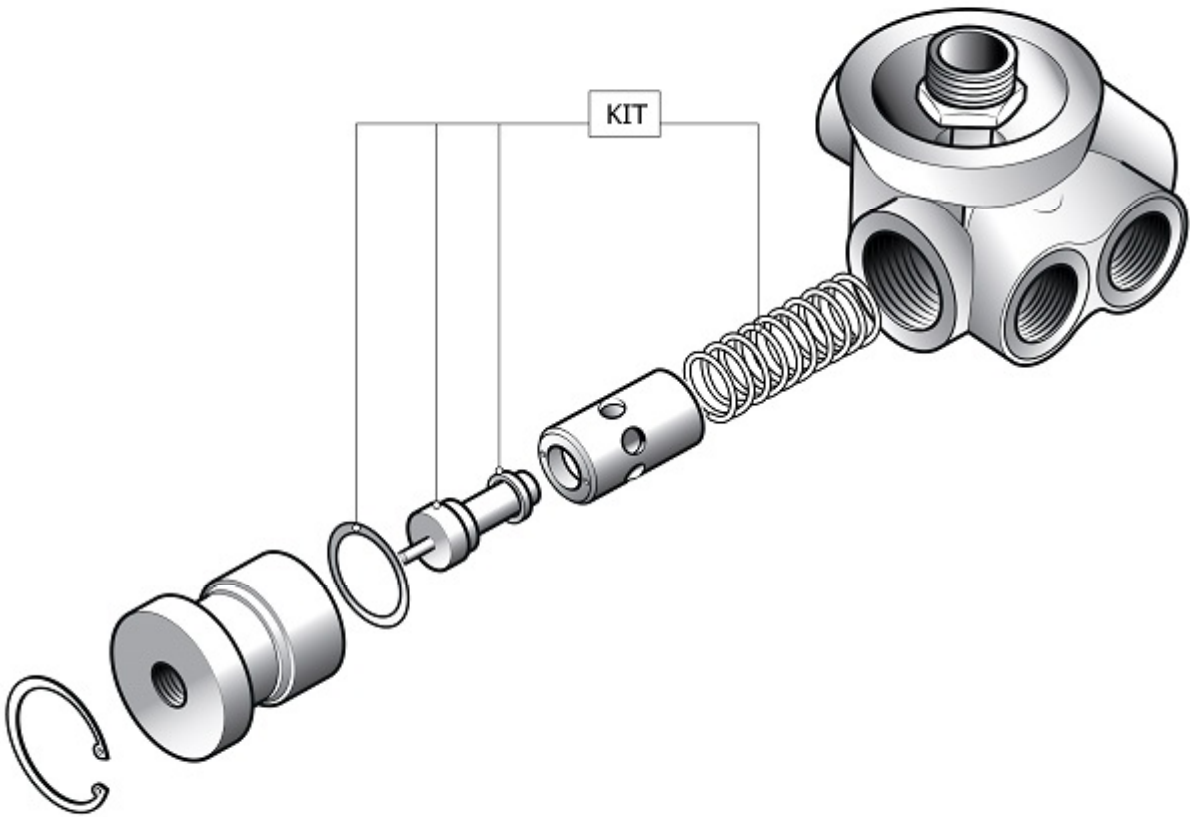

Pos	Component		MU	Multiplier
408	#017083000	FILTER ELEM.8UM D162 H352	PZ	1,0
408	#017083001	FILTER ELEM.6,7M3MIN D92,5H338	PZ	1,0