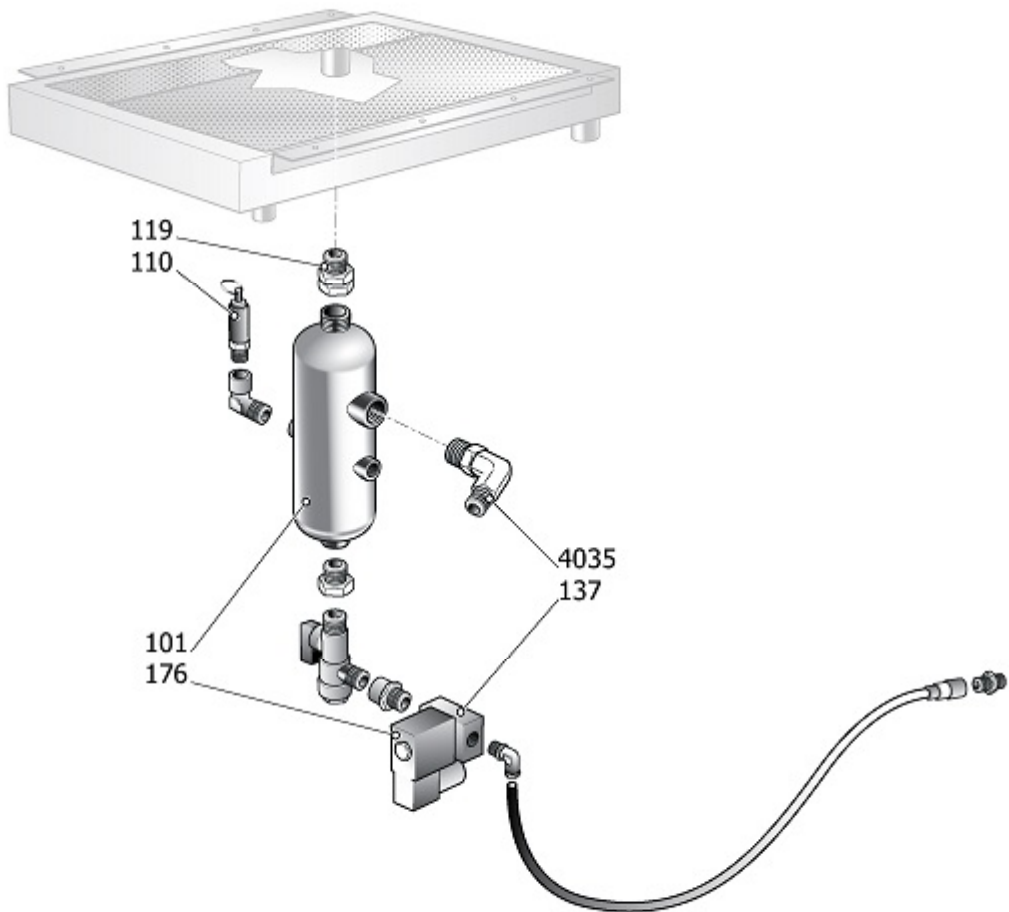

FAR08

Pos	Component		MU	Multiplier
408	#017083000	FILTER ELEM.8UM D162 H352	PZ	1,0
408	#017083001	FILTER ELEM.6,7M3MIN D92,5H338	PZ	1,0

Pos	Component	MU	Multiplier
958	\$12506540 THERM. EXPANSION VALVE KIT	PZ	1,0

Pos	Component	MU	Multiplier
962	#213500030 KIT MPV G40 1"1/2	PZ	1,0

ASS.SEPARAT.COND.NOBEL30/37CSA

KSC37

Pos	Component		MU	Multiplier
101	#048604000	TANK	PZ	1,0
110	9049308	RELIEF VALVE	PZ	1,0
119	S_460106	RACC.TREPEZZI 1"1/4 MF DIR	PZ	1,0
124	#011161000	STRAIGHT FITTING M1/4 PIPE 6	PZ	1,0
137	#008550000	SOLENOID VALVE	PZ	1,0
164	4101290	L-SHAPED COUPLING MF G3/8"	PZ	1,0
176	#160TT0019	CONNECTOR	PZ	1,0
418	#011999007	TAPPO ESAG.M3/8" C/SFIATO+GRN	PZ	1,0
4035	#011342000	L FITTING MM R1-1/4+ OR VITON	PZ	1,0
4047	#199140750	RID.CIL 1"1/2-1"1/4 ZINCATA	PZ	1,0