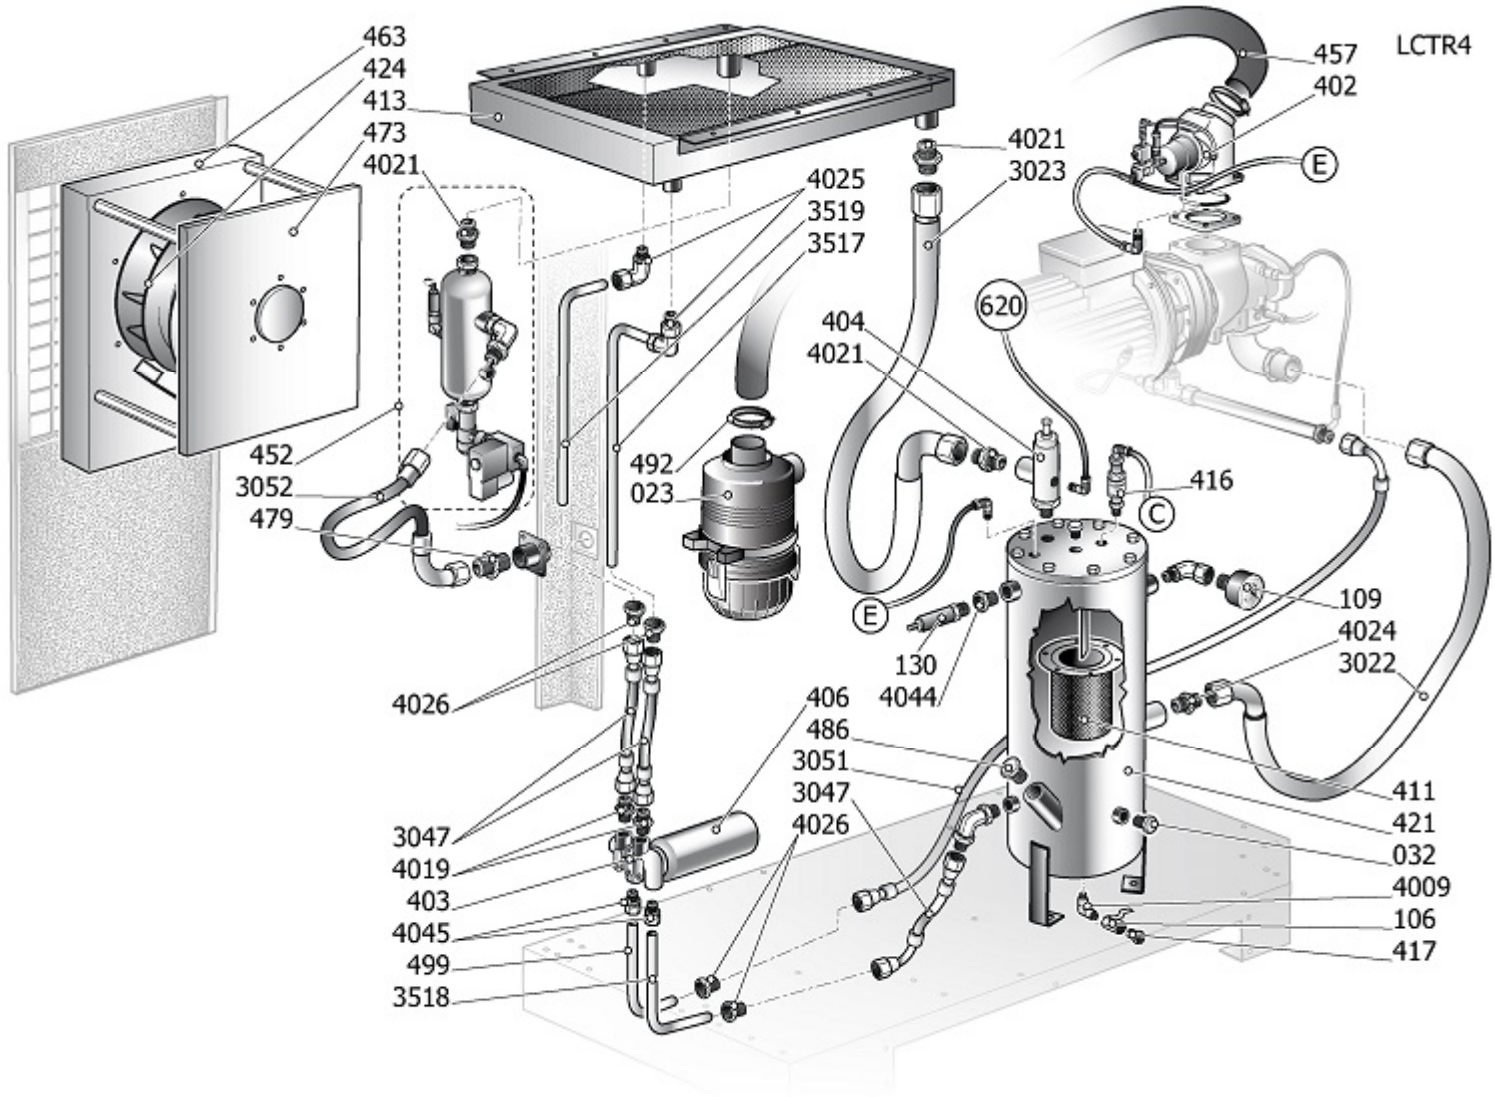

COMPRESSOR COMPONENT

Pos	Component	MU	Multiplier
23	#317083000	AIR FILTER ASSEMBLY	PZ 1,0
32	#012088000	OIL LIGHT	PZ 1,0
106	#322056010	LINE COCK	PZ 1,0
109	#330060100	PRESSURE GAUGE	PZ 1,0
110	9049317	RELIEF VALVE	PZ 1,0
403	S_241502	THERM. EXPANSION VALVE	PZ 1,0
404	S_241005	MIN. PRESSURE VALVE	PZ 1,0
406	9054204	OIL FILTER	PZ 1,0
411	#048602000	OIL SEPARATOR FILTER	PZ 1,0
413	#048524010	AIR-OIL RADIATOR	PZ 1,0
416	#012120000	OIL LIGHT	PZ 1,0
417	#012077000	OIL PLUG	PZ 1,0
421	#160CM0003V41	OIL SEPARATOR TANK	PZ 1,0
424	#024114003	ELECTRIC FAN	PZ 1,0
452		ASS.SEPARAT.COND.NOBEL30/37CSA	
457	#160AH0046	AIR TUBE	MT 1,3
463	#160BH0025V44	FAN COVER	PZ 1,0
473	#160BH0026V44	FAN SPACER	PZ 1,0
486	#011999009	PLUG	PZ 1,0
492	#015129000	COLLAR	PZ 1,0
499	#160CT0156	TUBO RGD NBK D22+OG 380X220(L)	PZ 1,0
705	#419265011SGL	GR.ASP.IR100-24V CSA/UL (1)	PZ 1,0
3022	#160CT0150	TUBO FLX 2" FD+F90+OR L750	PZ 1,0
3023	#160CT0151	TUBO FLX 1"1/2 FD+F90+OR L1000	PZ 1,0
3047	#160CT0152	TUBO FLX 3/4 FDM30+FD+OR L230	PZ 3,0
3051	#160GP0157	TUBO FLX 3/4 FDM30+F90+OR L410	PZ 1,0
3088	#160NS0143	TUBO FLX 1"1/2 FD+F90+OR L730	PZ 1,0
3517	#160CT0153	TUBO RGD NBK D22+OG 230X200(L)	PZ 1,0
3518	#160CT0155	TUBO RGD NBK D22+OG 310X145(L)	PZ 1,0
3519	#160CT0159	TUBO RGD NBK D22+OG 740X230(L)	PZ 1,0
4009	#011225000	MAINS COUPLING L MM R1/2 ART 2	PZ 1,0
4019	#011000406	RACC.ADT.MM 3/4" CNC-BSP	PZ 2,0
4021	#011000408	RACC.ADT.MM 1"1/2 OR-BSP	PZ 4,0
4024	S_460675	RACC.ADT.MM 2" BSP	PZ 1,0
4025	#011259110	RACC.ESTR.90$M3/4 TB.22 CORPO	PZ 2,0
4026	#011259120	RACC.GIUNZ.DIRITTO TB.22 CORPO	PZ 4,0
4044	S_460504	RID.CON 1"-3/4"MF 2080	PZ 1,0
4045	#011115101	RACC.ESTR.D.M3/4 TB22+OR CORPO	PZ 2,0
4046	S_460060	RACC.ESTR.DIR.M1/4"XØ6 CIL	PZ 1,0
4055	#011000405	RACC.ADT.MM 1"X3/4" BSP	PZ 1,0