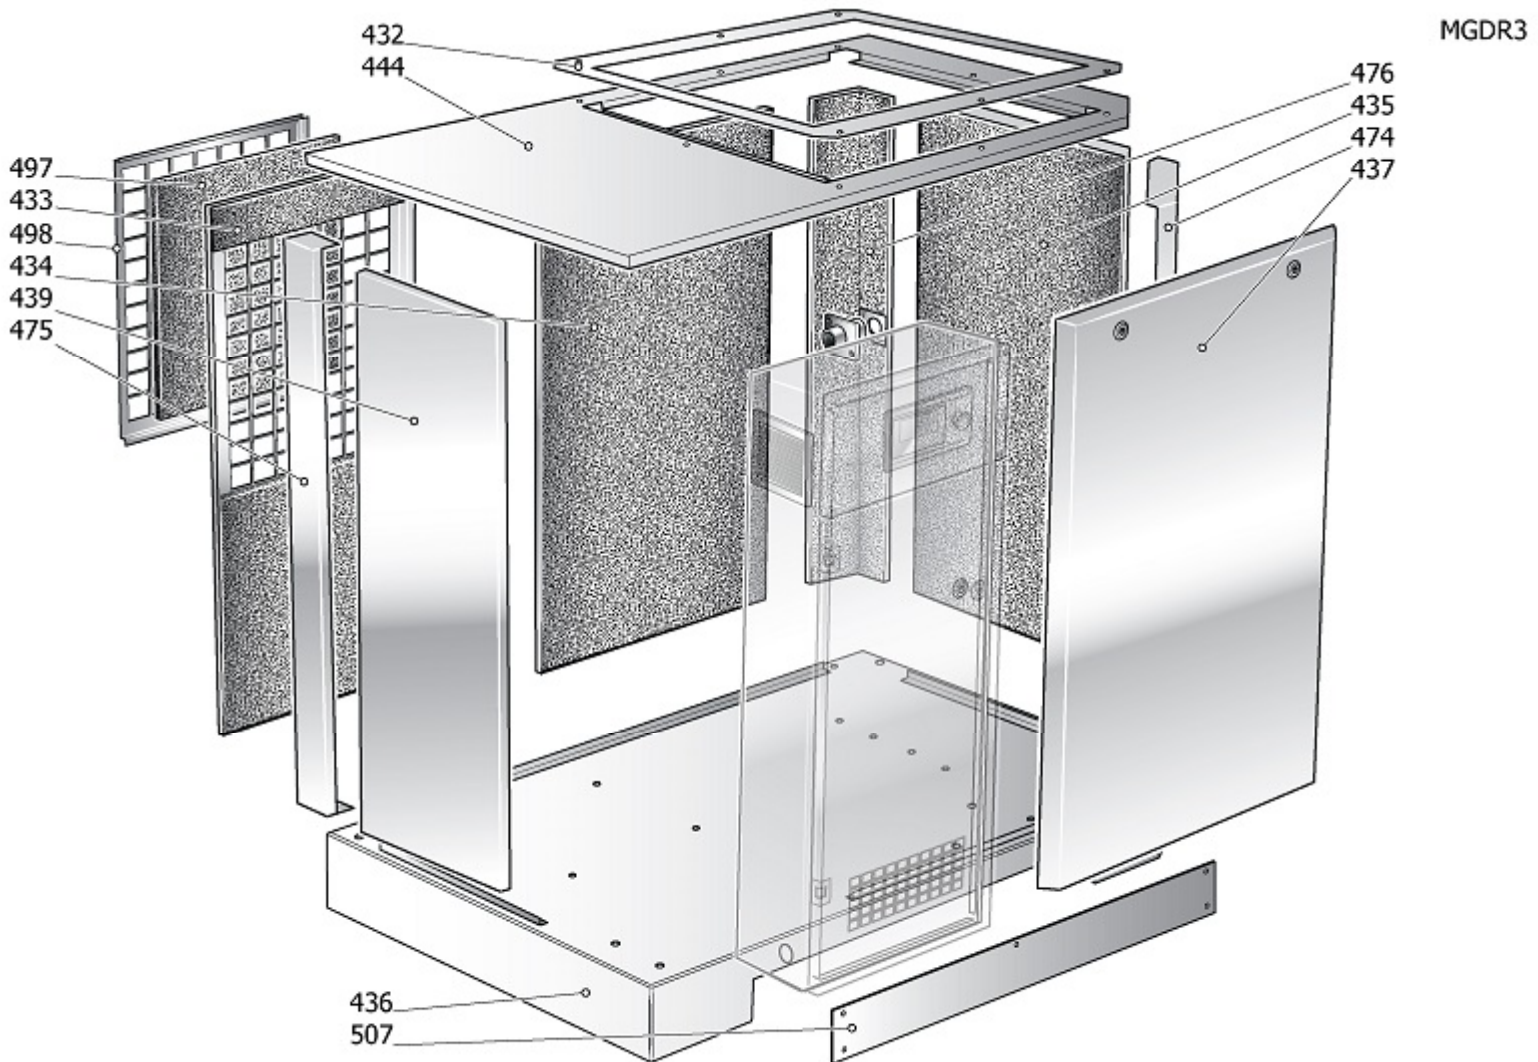

OMEGA POWER SYSTEM

For us, it's not just business. It's personal.

NOBEL 37-10 DV 57560 CSA/UL PE

SCTR1

Pos	Component		MU	Multiplier
400	#460CT0010V80	COMPLETE HOUSING	PZ	1,0
405	#460DV72662V17	TRANSMISSION COMPONENTS	PZ	1,0
450		COMPRESSOR COMPONENT		
600	#460CT0065V45	ELECTRIC CABINET	PZ	1,0
1000		LONG LIFE KIT LIST		

Pos	Component	MU	Multiplier	
432	#160CT0012V80	RADIATOR BRACKET	PZ	1,0
433	#260NS0028V80	FAN PANEL	PZ	1,0
434	#260NS0030V80	REAR PANEL	PZ	1,0
435	#260CT0004V45	RH REAR PANEL	PZ	1,0
436	#160CT0001V80	BASE PLATE	PZ	1,0
437	#260CT0005V45	FRONT DOOR	PZ	1,0
439	#260NS0026V80	LH REAR PANEL	PZ	1,0
444	#260CT0011V80	UPPER PANEL	PZ	1,0
474	#260CT0003V80	FRONT POST RH	PZ	1,0
475	#260NS0036V80	REAR POST LH	PZ	1,0
476	#260CT0002V80	REAR POST RH	PZ	1,0
497	#160NS0023	PREFILTER	PZ	1,0
498	#160NS0021V80	PREFILTER FRAME	PZ	1,0
507	#160NS0049V80	CONNECTION PLATE	PZ	2,0