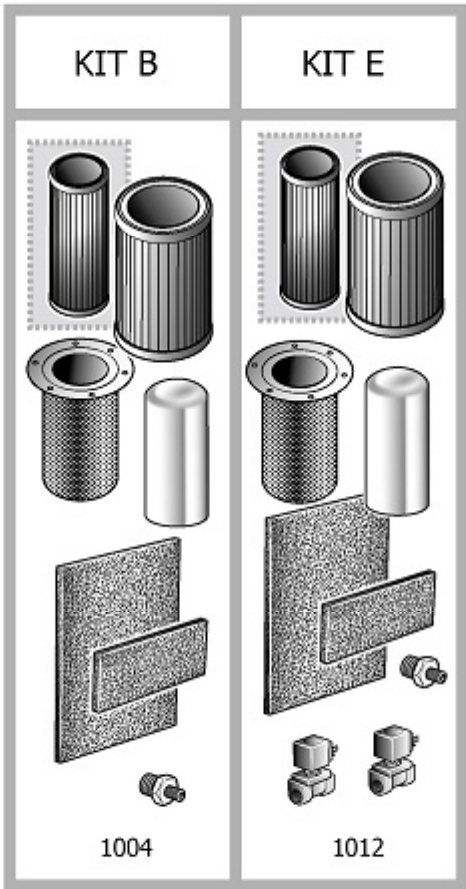

Pos	Component	MU	Multiplier
176	E0M13C403875	CONNECTOR	PZ 1,0
424	#224119000	ELECTRIC FAN	PZ 1,0
497	#160DV0020	PREFILTER	PZ 1,0
501	EOP270KIT216	E-STOP BUTTON	PZ 1,0
601	#008333000	TEMP. PROBE	PZ 1,0
602	#305420100SGL	CONTROLLER	PZ 1,0
603	#160CT0010V45	ELECTRIC COMPT. DOOR	PZ 1,0
604	#305450100	INVERTER	PZ 1,0
606	#008415000	REALY GAVAZZI RMIA/B4-524 AC	PZ 1,0
608	#160CT0009V80	ELECTRIC COMPARTMENT	PZ 1,0
609	#005684200	TRANSFORMER	PZ 1,0
609	#005718000	TRANSFORMER	PZ 1,0
610	#008490000	PHASE SEQUENCE RELAY	PZ 1,0
613	#005529100	FUS.80A 600V BUSSMANN-JJS	PZ 6,0
613	#005692000	FUS.1A 10X38 KTK-R-1 600V UL/C	PZ 4,0
613	#005693000	FUS.1A 10X38 LPCC 600V UL/CSA	PZ 10,0
613	#005719000	FUS.3A 10X38 LPCC 600V UL/CSA	PZ 12,0
613	#005721000	FUS.8A 10X38 KTK-R-8 600V UL/C	PZ 2,0
615	#005660000	CNT.S2 65A 24V 3RT2037-1AC20	PZ 1,0
615	E0M013201	CNT.S00 7A 24V 3RT2015-1AB01	PZ 1,0
620	#008167010	TRANSDUCER	PZ 1,0
662	#160CT0007V45	CONTROL.FRAME ETIV	PZ 1,0
662	#160SG0006	CONTROL.FRAME ETIV	PZ 1,0

LONG LIFE KIT LIST

LLK59