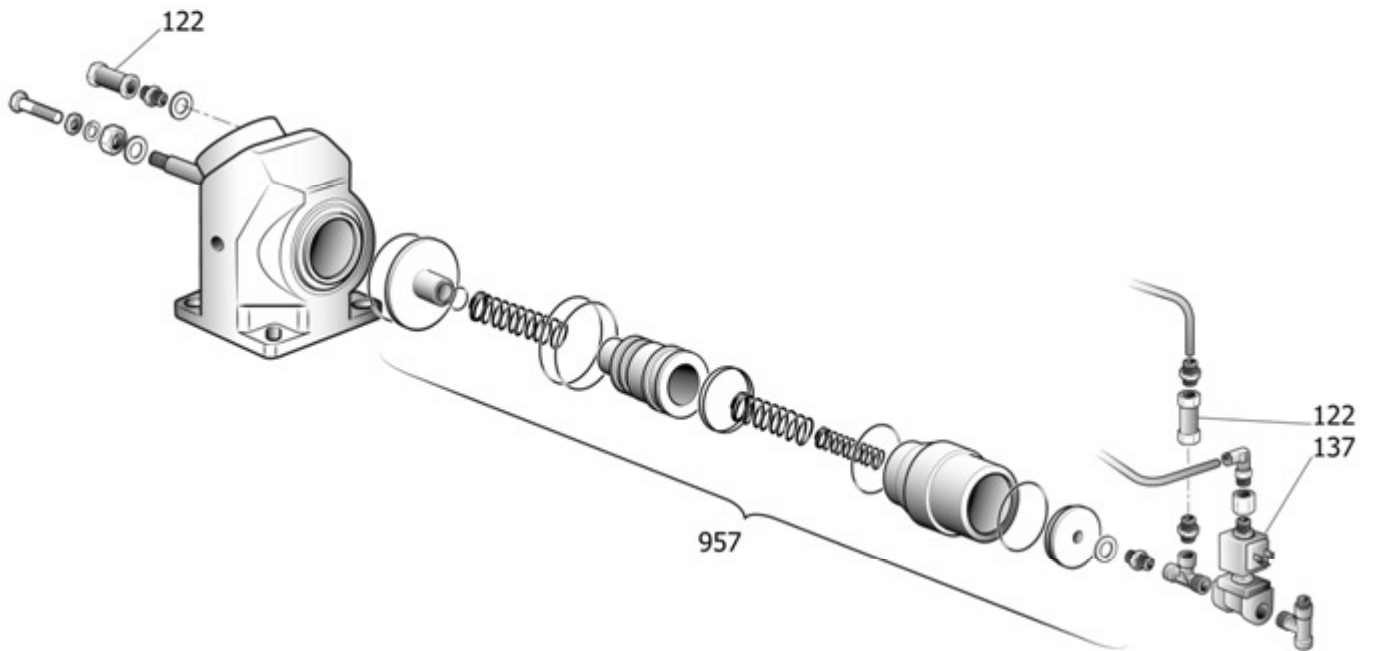

FAR08

Pos	Component		MU	Multiplier
408	#017083000	FILTER ELEM.8UM D162 H352	PZ	1,0
408	#017083001	FILTER ELEM.6,7M3MIN D92,5H338	PZ	1,0

Pos	Component	MU	Multiplier
958	\$12506540 THERM. EXPANSION VALVE KIT	PZ	1,0

Pos	Component	MU	Multiplier
962	#213500030 KIT MPV G40 1"1/2	PZ	1,0

ASS.SEPARAT.COND.NOBEL30/37CSA

KSC37

Pos	Component		MU	Multiplier
101	#048604000	TANK	PZ	1,0
110	9049308	RELIEF VALVE	PZ	1,0
119	S_460106	RACC.TREPEZZI 1"1/4 MF DIR	PZ	1,0
124	#011161000	STRAIGHT FITTING M1/4 PIPE 6	PZ	1,0
137	#008550000	SOLENOID VALVE	PZ	1,0
164	4101290	L-SHAPED COUPLING MF G3/8"	PZ	1,0
176	#160TT0019	CONNECTOR	PZ	1,0
418	#011999007	TAPPO ESAG.M3/8" C/SFIATO+GRN	PZ	1,0
4035	#011342000	L FITTING MM R1-1/4+ OR VITON	PZ	1,0
4047	#199140750	RID.CIL 1"1/2-1"1/4 ZINCATA	PZ	1,0