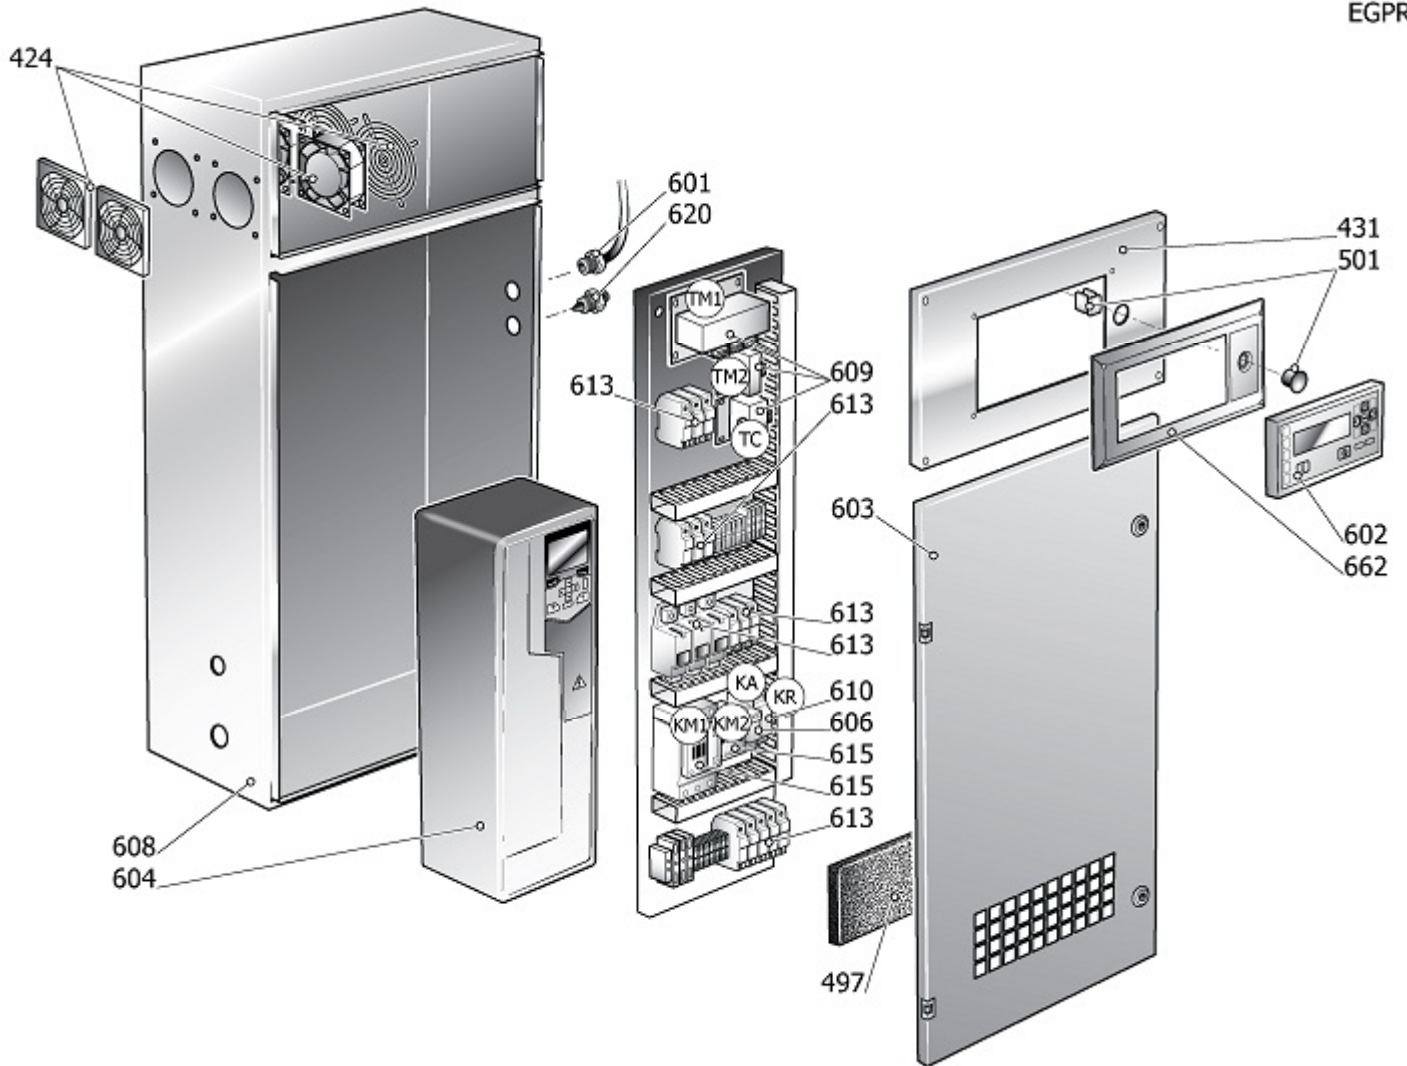

EGPR2

Pos	Component	MU	Multiplier
176	E0M13C403875	CONNECTOR	PZ 1,0
424	#224119000	ELECTRIC FAN	PZ 1,0
497	#160DV0020	PREFILTER	PZ 1,0
501	EOP270KIT216	E-STOP BUTTON	PZ 1,0
601	#008333000	TEMP. PROBE	PZ 1,0
602	#305420100SGL	CONTROLLER	PZ 1,0
603	#160CT0010V45	ELECTRIC COMPT. DOOR	PZ 1,0
604	#305450100	INVERTER	PZ 1,0
606	#008415000	REALY GAVAZZI RMIA/B4-524 AC	PZ 1,0
608	#160CT0009V80	ELECTRIC COMPARTMENT	PZ 1,0
609	#005684200	TRANSFORMER	PZ 1,0
609	#005718000	TRANSFORMER	PZ 1,0
610	#008490000	PHASE SEQUENCE RELAY	PZ 1,0
613	#005529100	FUS.80A 600V BUSSMANN-JJS	PZ 6,0
613	#005692000	FUS.1A 10X38 KTK-R-1 600V UL/C	PZ 4,0
613	#005693000	FUS.1A 10X38 LPCC 600V UL/CSA	PZ 10,0
613	#005719000	FUS.3A 10X38 LPCC 600V UL/CSA	PZ 12,0
613	#005721000	FUS.8A 10X38 KTK-R-8 600V UL/C	PZ 2,0
615	#005660000	CNT.S2 65A 24V 3RT2037-1AC20	PZ 1,0
615	E0M013201	CNT.S00 7A 24V 3RT2015-1AB01	PZ 1,0
620	#008167010	TRANSDUCER	PZ 1,0
662	#160CT0007V45	CONTROL.FRAME ETIV	PZ 1,0
662	#160SG0006	CONTROL.FRAME ETIV	PZ 1,0