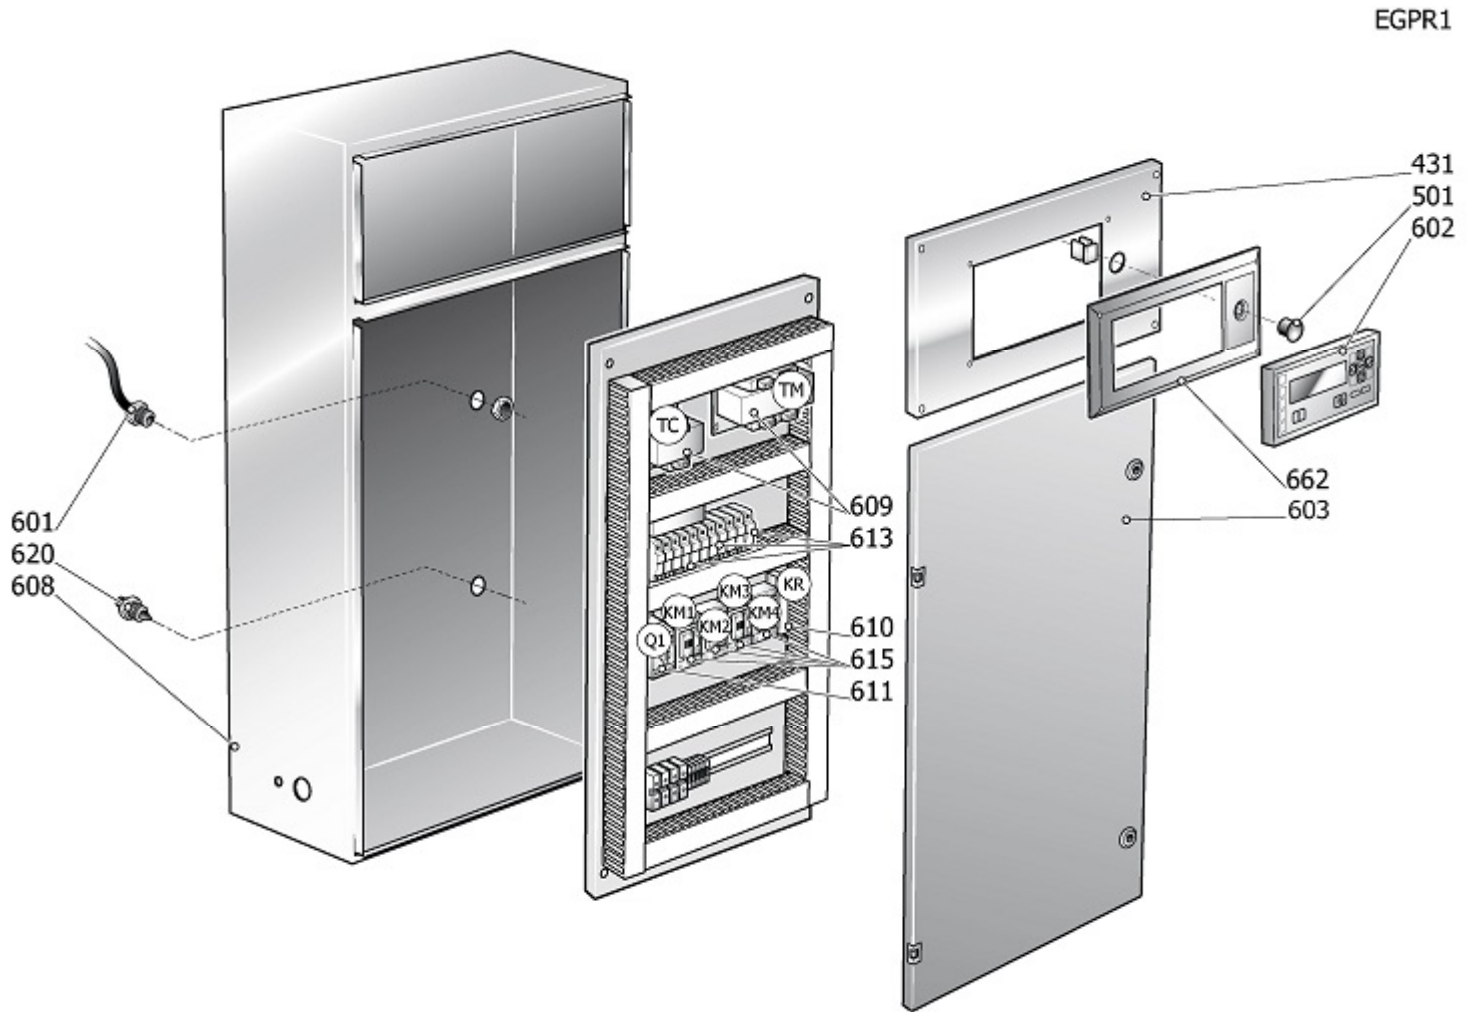

Pos	Component	MU	Multiplier
176	E0M13C403875	CONNECTOR	PZ 1,0
483	#008556000	THERMAL CUTOUT	PZ 1,0
501	EOP270KIT216	E-STOP BUTTON	PZ 1,0
601	#008333000	TEMP. PROBE	PZ 1,0
602	#305420100SGL	CONTROLLER	PZ 1,0
603	#160CT0008V45	ELECTRIC COMPT. DOOR	PZ 1,0
608	#160CT0006V80	ELECTRIC COMPARTMENT	PZ 1,0
609	#005699000	TRANSFORMER	PZ 1,0
609	#005718000	TRANSFORMER	PZ 1,0
610	#008490000	PHASE SEQUENCE RELAY	PZ 1,0
613	#005429000	FUSE 6,3X32 1A	PZ 2,0
613	#005691000	FUS.6A 10X38 KTK-R-6 600V UL/C	PZ 2,0
613	#005692000	FUS.1A 10X38 KTK-R-1 600V UL/C	PZ 2,0
613	#005693000	FUS.1A 10X38 LPCC 600V UL/CSA	PZ 6,0
613	#005719000	FUS.3A 10X38 LPCC 600V UL/CSA	PZ 12,0
615	#005634000	CNT.S0 25A 24V 3RT2026-1AC20	PZ 1,0
615	E0M013201	CNT.S00 7A 24V 3RT2015-1AB01	PZ 1,0
615	E0M013665	CNT.S0 32A 24V 3RT2027-1AC20	PZ 2,0
620	#008167010	TRANSDUCER	PZ 1,0
662	#160CT0007V45	CONTROL.FRAME ETIV	PZ 1,0
662	#160SG0006	CONTROL.FRAME ETIV	PZ 1,0