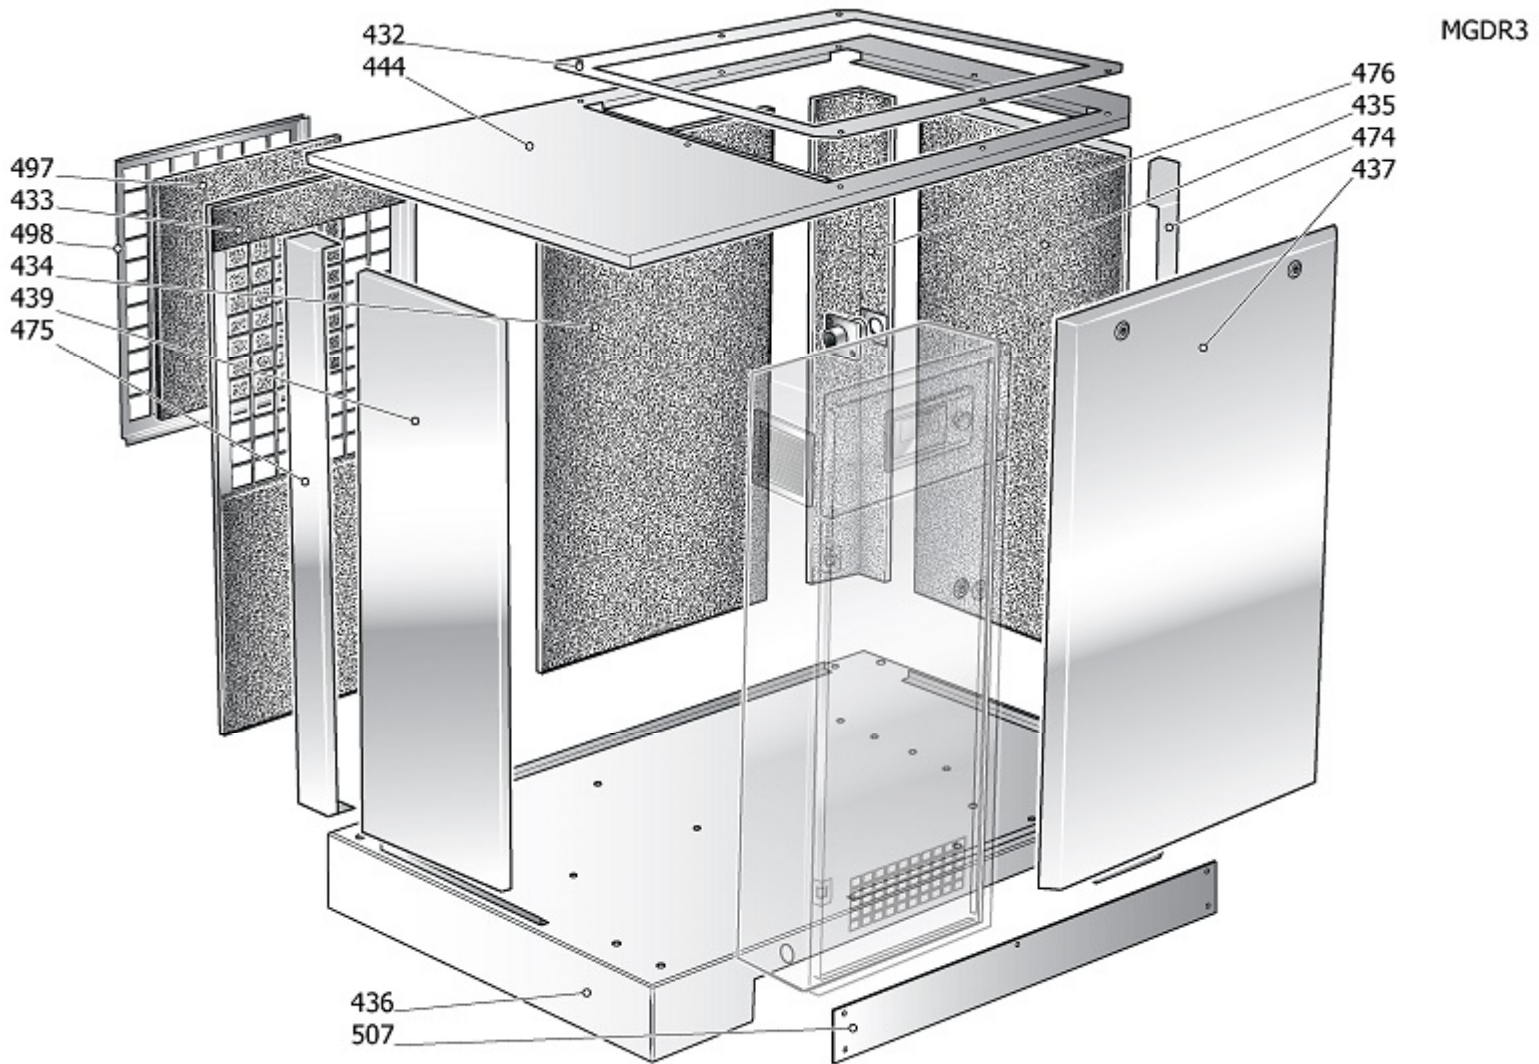

OMEGA POWER SYSTEM

For us, it's not just business. It's personal.

NOBEL 37-08 G 57560 CSA/UL PE

SCTR1

Pos	Component		MU	Multiplier
400	#460CT0010V80	COMPLETE HOUSING	PZ	1,0
405	#460CT15662V17	TRANSMISSION COMPONENTS	PZ	1,0
450		COMPRESSOR COMPONENT		
600	#460CT0043V45	ELECTRIC CABINET	PZ	1,0
1000		LONG LIFE KIT LIST		

Pos	Component	MU	Multiplier	
432	#160CT0012V80	RADIATOR BRACKET	PZ	1,0
433	#260NS0028V80	FAN PANEL	PZ	1,0
434	#260NS0030V80	REAR PANEL	PZ	1,0
435	#260CT0004V45	RH REAR PANEL	PZ	1,0
436	#160CT0001V80	BASE PLATE	PZ	1,0
437	#260CT0005V45	FRONT DOOR	PZ	1,0
439	#260NS0026V80	LH REAR PANEL	PZ	1,0
444	#260CT0011V80	UPPER PANEL	PZ	1,0
474	#260CT0003V80	FRONT POST RH	PZ	1,0
475	#260NS0036V80	REAR POST LH	PZ	1,0
476	#260CT0002V80	REAR POST RH	PZ	1,0
497	#160NS0023	PREFILTER	PZ	1,0
498	#160NS0021V80	PREFILTER FRAME	PZ	1,0
507	#160NS0049V80	CONNECTION PLATE	PZ	2,0