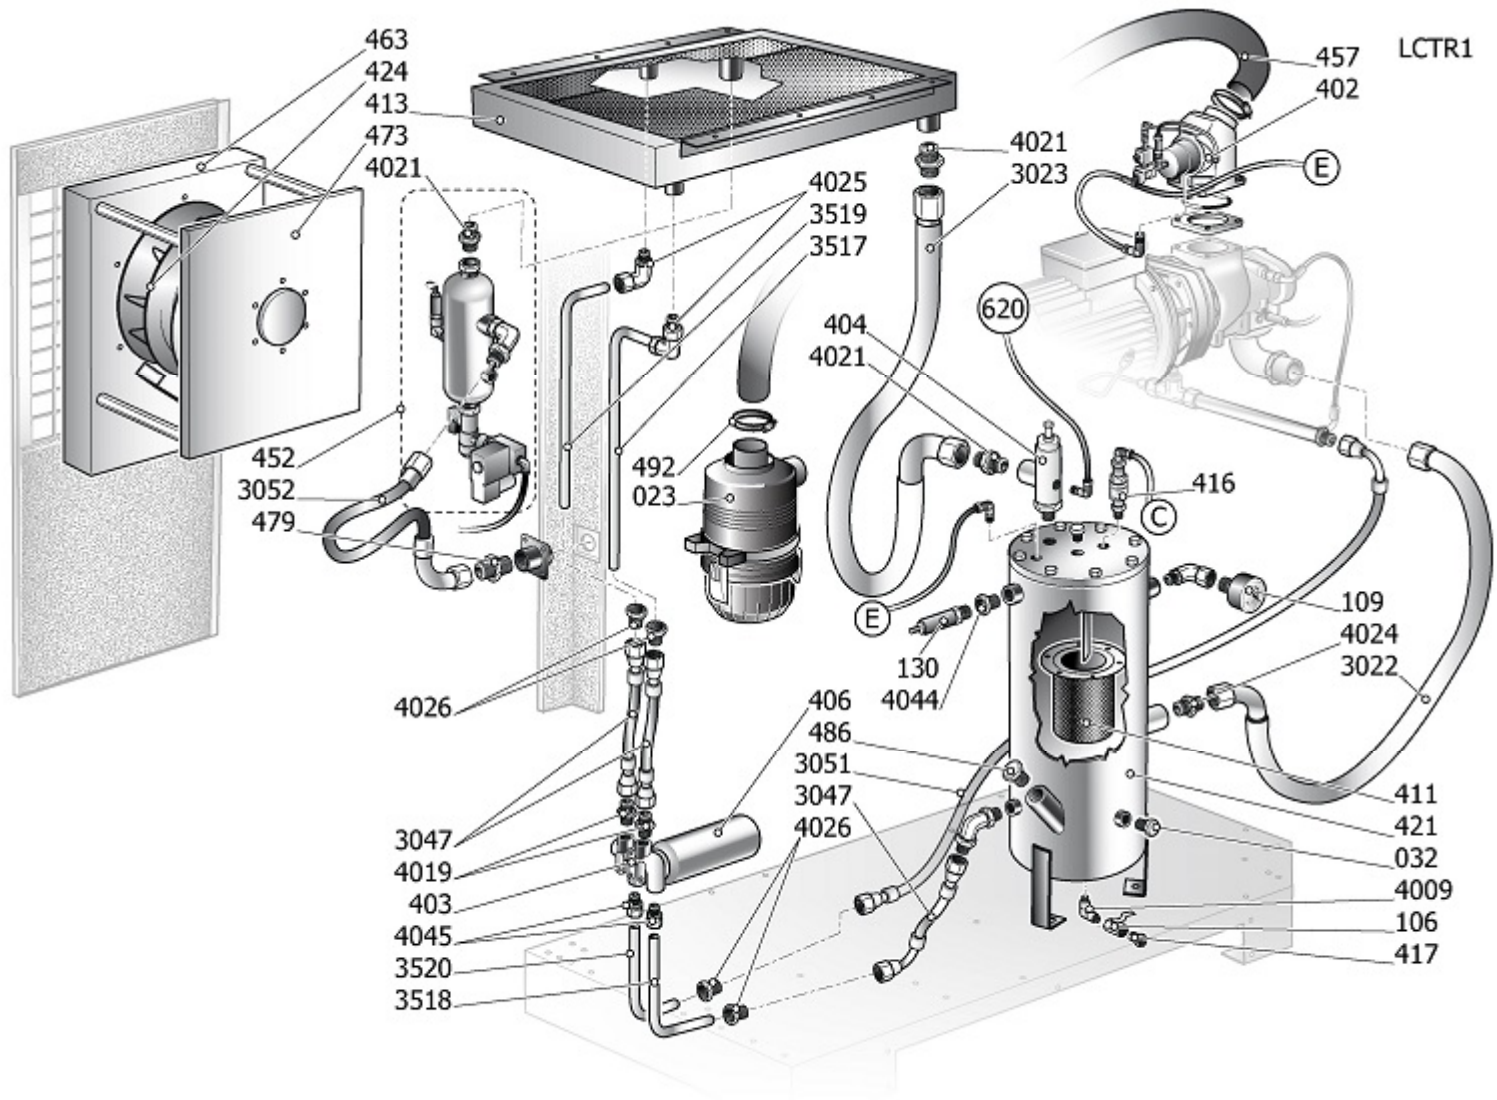

COMPRESSOR COMPONENT

Pos	Component	MU	Multiplier
23	#317083000	AIR FILTER ASSEMBLY	PZ 1,0
32	#012088000	OIL LIGHT	PZ 1,0
106	#322056010	LINE COCK	PZ 1,0
109	#330060100	PRESSURE GAUGE	PZ 1,0
110	9049317	RELIEF VALVE	PZ 1,0
122	#047060000	SINGLE-ACTING VALVE	PZ 1,0
403	S_241502	THERM. EXPANSION VALVE	PZ 1,0
404	S_241005	MIN. PRESSURE VALVE	PZ 1,0
406	9054204	OIL FILTER	PZ 1,0
411	#048602000	OIL SEPARATOR FILTER	PZ 1,0
413	#048524010	AIR-OIL RADIATOR	PZ 1,0
416	#012120000	OIL LIGHT	PZ 1,0
417	#012077000	OIL PLUG	PZ 1,0
421	#160CM0003V41	OIL SEPARATOR TANK	PZ 1,0
424	#024114003	ELECTRIC FAN	PZ 1,0
452		ASS.SEPARAT.COND.NOBEL30/37CSA	
457	#160AH0046	AIR TUBE	MT 1,3
463	#160BH0025V44	FAN COVER	PZ 1,0
473	#160BH0026V44	FAN SPACER	PZ 1,0
486	#011999009	PLUG	PZ 1,0
492	#015129000	COLLAR	PZ 1,0
705	#419265011SGL	GR.ASP.IR100-24V CSA/UL (1)	PZ 1,0
3022	#160CT0150	TUBO FLX 2" FD+F90+OR L750	PZ 1,0
3023	#160CT0151	TUBO FLX 1"1/2 FD+F90+OR L1000	PZ 1,0
3047	#160CT0152	TUBO FLX 3/4 FDM30+FD+OR L230	PZ 3,0
3051	#160GP0157	TUBO FLX 3/4 FDM30+F90+OR L410	PZ 1,0
3088	#160NS0143	TUBO FLX 1"1/2 FD+F90+OR L730	PZ 1,0
3517	#160CT0153	TUBO RGD NBK D22+OG 230X200(L)	PZ 1,0
3518	#160CT0155	TUBO RGD NBK D22+OG 310X145(L)	PZ 1,0
3519	#160CT0159	TUBO RGD NBK D22+OG 740X230(L)	PZ 1,0
3520	#160CT0160	TUBO RGD NBK D22+OG 380X115(L)	PZ 1,0
4009	#011225000	MAINS COUPLING L MM R1/2 ART 2	PZ 1,0
4019	#011000406	RACC.ADT.MM 3/4" CNC-BSP	PZ 2,0
4021	#011000408	RACC.ADT.MM 1"1/2 OR-BSP	PZ 4,0
4024	S_460675	RACC.ADT.MM 2" BSP	PZ 1,0
4025	#011259110	RACC.ESTR.90$M3/4 TB.22 CORPO	PZ 2,0
4026	#011259120	RACC.GIUNZ.DIRITTO TB.22 CORPO	PZ 4,0
4044	S_460504	RID.CON 1"-3/4"MF 2080	PZ 1,0
4045	#011115101	RACC.ESTR.D.M3/4 TB22+OR CORPO	PZ 2,0
4046	S_460060	RACC ESTR.DIR.M1/4"XØ6 CIL	PZ 1,0
4055	#011000405	RACC.ADT.MM 1"X3/4" BSP	PZ 1,0