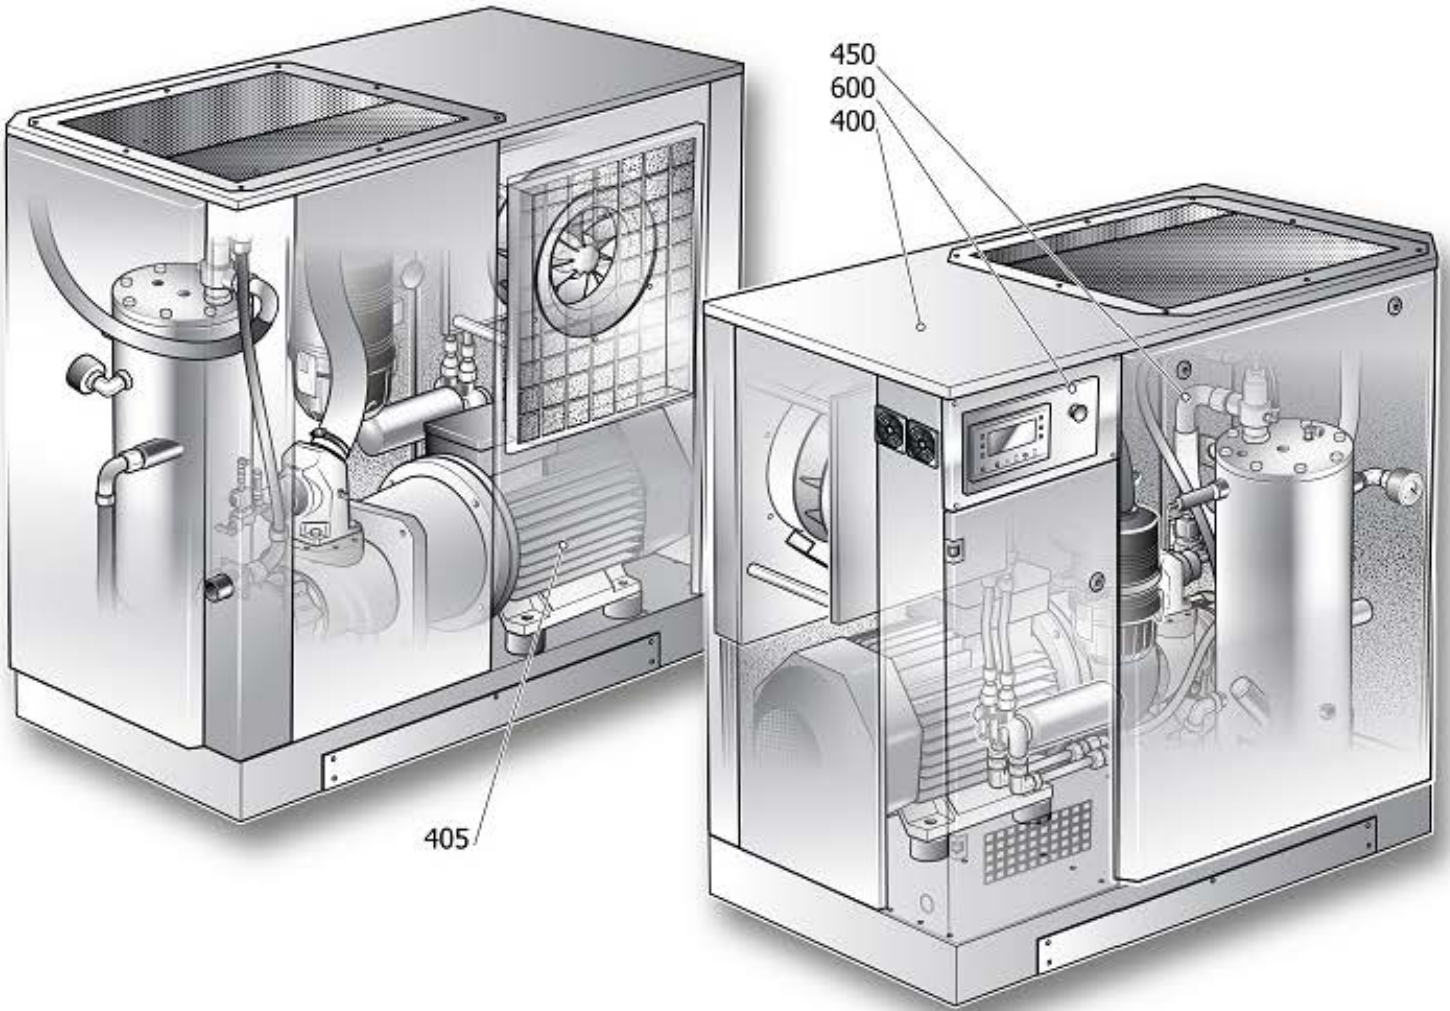

OMEGA POWER SYSTEM

For us, it's not just business. It's personal.

NOBEL 37-08 G 57560 CSA/UL PE

SCTR1

Pos	Component		MU	Multiplier
400	#460CT0010V80	COMPLETE HOUSING	PZ	1,0
405	#460CT15662V17	TRANSMISSION COMPONENTS	PZ	1,0
450		COMPRESSOR COMPONENT		
600	#460CT0043V45	ELECTRIC CABINET	PZ	1,0
1000		LONG LIFE KIT LIST		