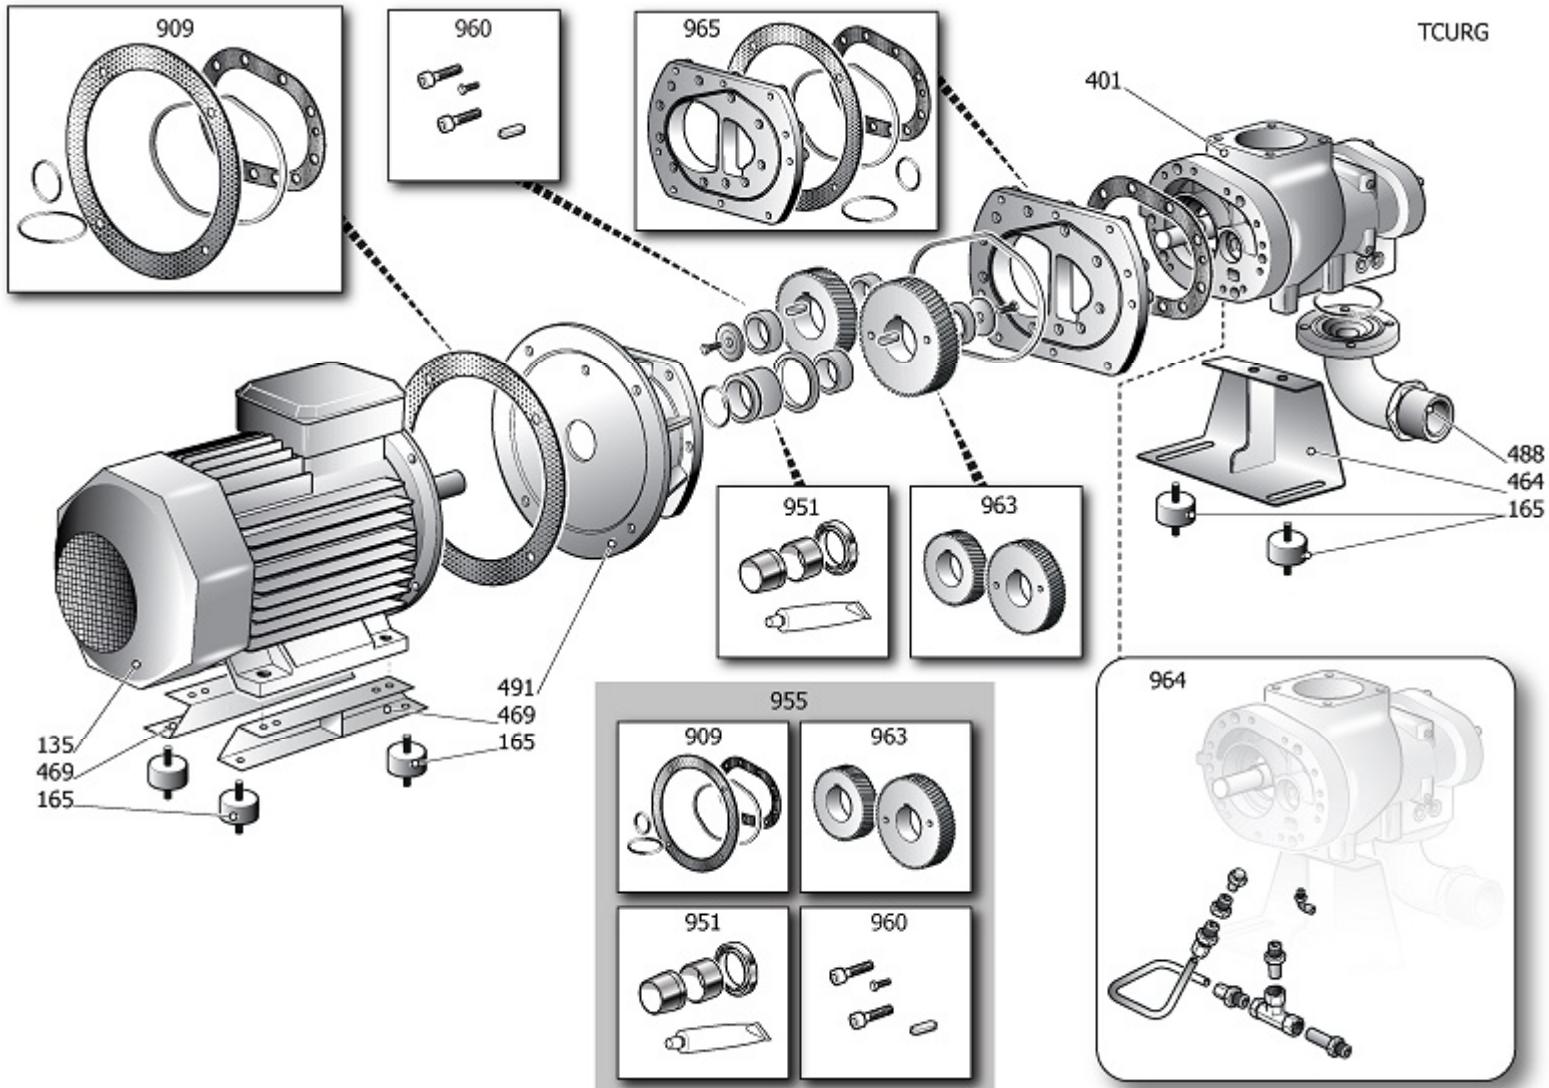

Pos	Component	MU	Multiplier	
432	#160CT0012V80	RADIATOR BRACKET	PZ	1,0
433	#260NS0028V80	FAN PANEL	PZ	1,0
434	#260NS0030V80	REAR PANEL	PZ	1,0
435	#260CT0004V45	RH REAR PANEL	PZ	1,0
436	#160CT0001V80	BASE PLATE	PZ	1,0
437	#260CT0005V45	FRONT DOOR	PZ	1,0
439	#260NS0026V80	LH REAR PANEL	PZ	1,0
444	#260CT0011V80	UPPER PANEL	PZ	1,0
474	#260CT0003V80	FRONT POST RH	PZ	1,0
475	#260NS0036V80	REAR POST LH	PZ	1,0
476	#260CT0002V80	REAR POST RH	PZ	1,0
497	#160NS0023	PREFILTER	PZ	1,0
498	#160NS0021V80	PREFILTER FRAME	PZ	1,0
507	#160NS0049V80	CONNECTION PLATE	PZ	2,0

Pos	Component	MU	Multiplier
135	#540S015662PE	MOTOR	PZ 1,0
165	#020078000	VIBRATION DAMPER MF 7550 (LAGO	PZ 6,0
401	S_120065V17SGL	AIR END	PZ 1,0
464	S_200190	SCREW PLATE	PZ 1,0
469	#160DV0003V17	MOTOR PLATE	PZ 2,0
488	#160DV0010	FLANGE, DELIVERY END	PZ 1,0
491	#130700005	SCREW-TO-MOTOR COUPLING	PZ 1,0
909	#260CU0110	KIT GUARN.TRAINO GEAR CF90	PZ 1,0
951	#260CU0130	SEAL KIT	PZ 1,0
955	#260CV0200	AIR END OVERHAUL KIT	PZ 1,0
960	#260CU0140	BOLTS AND SCREWS KIT	PZ 1,0
964	#260CU0100	KIT REC.OLIO+INIEZ.GEAR 37-10	PZ 1,0
965	#260CU0150	KIT FLANGIA CF90 GEAR	PZ 1,0

Pos	Component	MU	Multiplier
962	#213500030 KIT MPV G40 1"1/2	PZ	1,0

ASS.SEPARAT.COND.NOBEL30/37CSA

KSC37

Pos	Component		MU	Multiplier
101	#048604000	TANK	PZ	1,0
110	9049308	RELIEF VALVE	PZ	1,0
119	S_460106	RACC.TREPEZZI 1"1/4 MF DIR	PZ	1,0
124	#011161000	STRAIGHT FITTING M1/4 PIPE 6	PZ	1,0
137	#008550000	SOLENOID VALVE	PZ	1,0
164	4101290	L-SHAPED COUPLING MF G3/8"	PZ	1,0
176	#160TT0019	CONNECTOR	PZ	1,0
418	#011999007	TAPPO ESAG.M3/8" C/SFIATO+GRN	PZ	1,0
4035	#011342000	L FITTING MM R1-1/4+ OR VITON	PZ	1,0
4047	#199140750	RID.CIL 1"1/2-1"1/4 ZINCATA	PZ	1,0