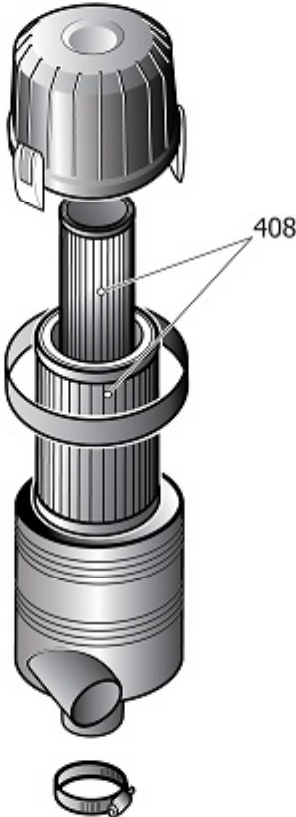

FAR08

Pos	Component		MU	Multiplier
408	#017083000	FILTER ELEM.8UM D162 H352	PZ	1,0
408	#017083001	FILTER ELEM.6,7M3MIN D92,5H338	PZ	1,0