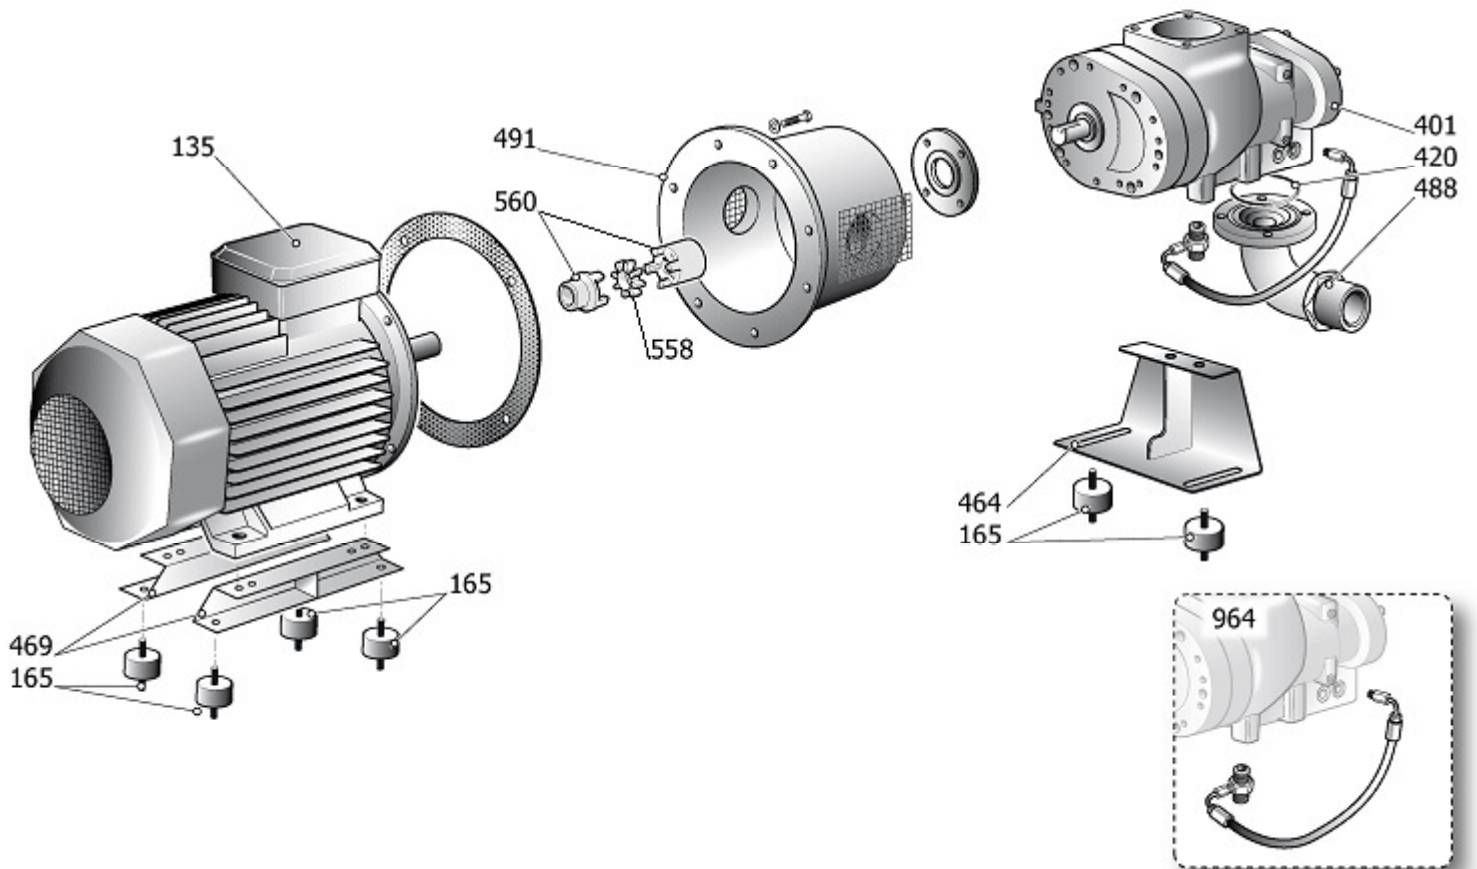

OMEGA POWER SYSTEM

For us, it's not just business. It's personal.

NOBEL 37-08 DV 57560 CSA/UL PE

SCTR1

Pos	Component		MU	Multiplier
400	#460CT0010V80	COMPLETE HOUSING	PZ	1,0
405	#460DV72662V17	TRANSMISSION COMPONENTS	PZ	1,0
450		COMPRESSOR COMPONENT		
600	#460CT0065V45	ELECTRIC CABINET	PZ	1,0
1000		LONG LIFE KIT LIST		

TDRR2

Pos	Component		MU	Multiplier
135	#540S015662PE	MOTOR	PZ	1,0
165	#020078000	VIBRATION DAMPER MF 7550 (LAGO	PZ	6,0
401	S_120065V17SGL	AIR END	PZ	1,0
420	#010047000	O RING 4375	PZ	1,0
464	S_200190	SCREW PLATE	PZ	1,0
469	#160DV0003V17	MOTOR PLATE	PZ	2,0
488	#160DV0010	FLANGE, DELIVERY END	PZ	1,0
491	#160CU0002V17	SCREW-TO-MOTOR COUPLING	PZ	1,0
558	S_390019	INNER RING	PZ	1,0
560	S_390208	JOINT HUB P48-60 B D55	PZ	1,0
560	S_390240	JOINT HUB P48-60 B D50	PZ	1,0
964	#260CU0050	KIT LUBRIF.CUSCINETTI CF 90D4	PZ	1,0