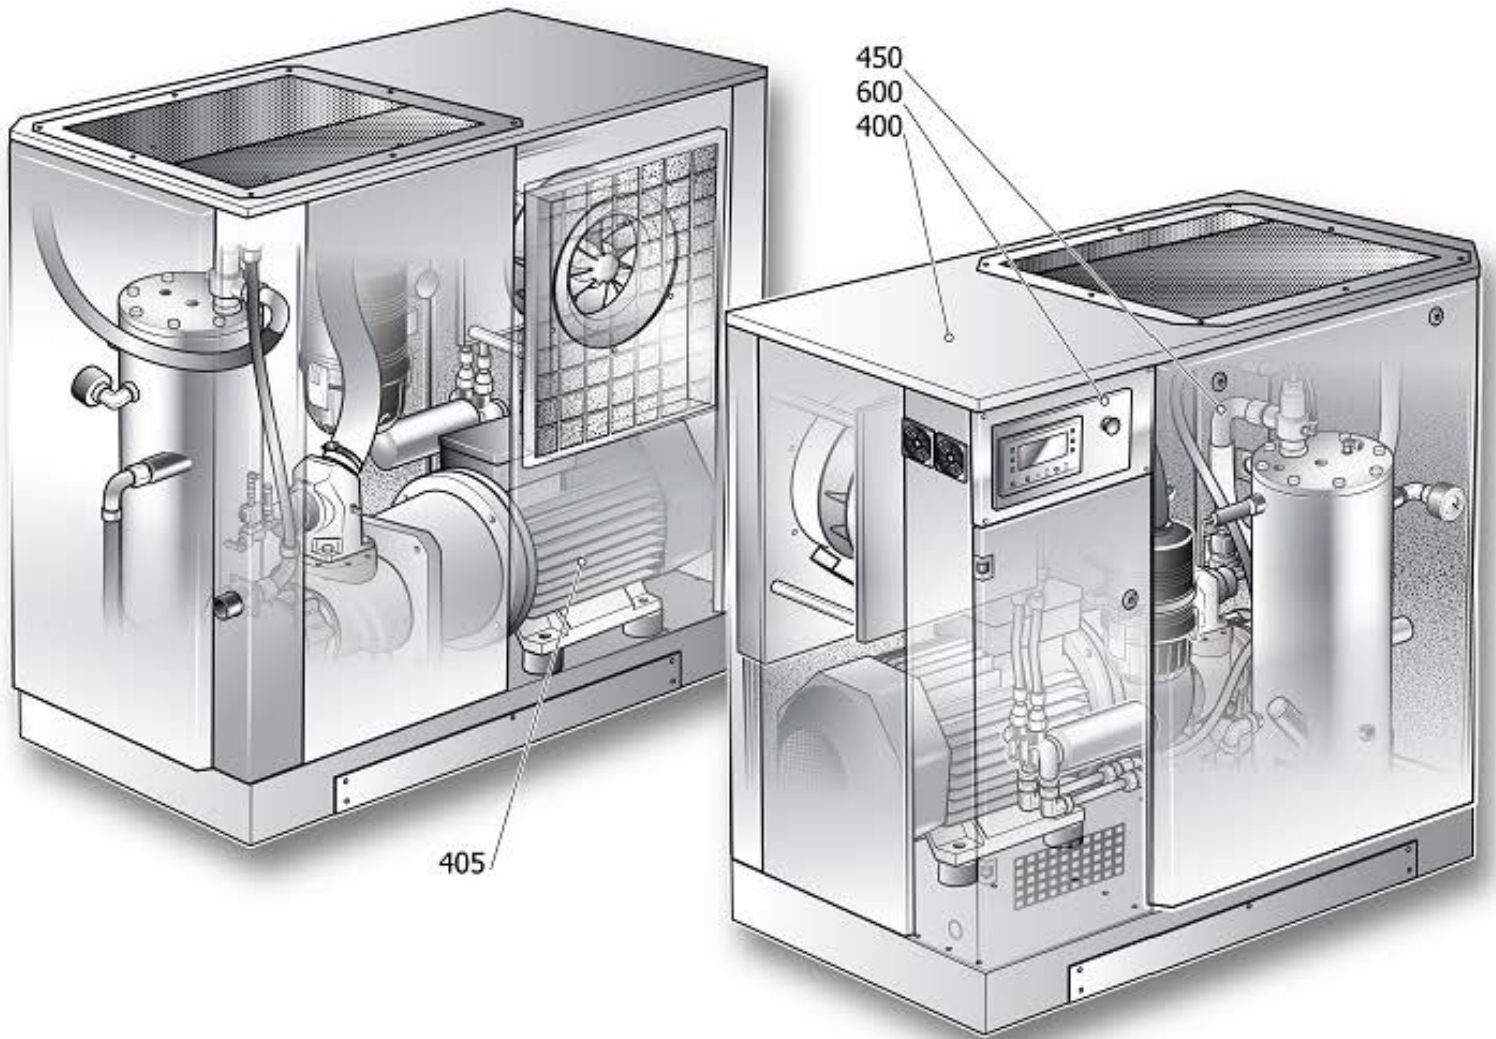

OMEGA POWER SYSTEM

For us, it's not just business. It's personal.

NOBEL 37-08 DV 57560 CSA/UL PE

SCTR1

Pos	Component		MU	Multiplier
400	#460CT0010V80	COMPLETE HOUSING	PZ	1,0
405	#460DV72662V17	TRANSMISSION COMPONENTS	PZ	1,0
450		COMPRESSOR COMPONENT		
600	#460CT0065V45	ELECTRIC CABINET	PZ	1,0
1000		LONG LIFE KIT LIST		