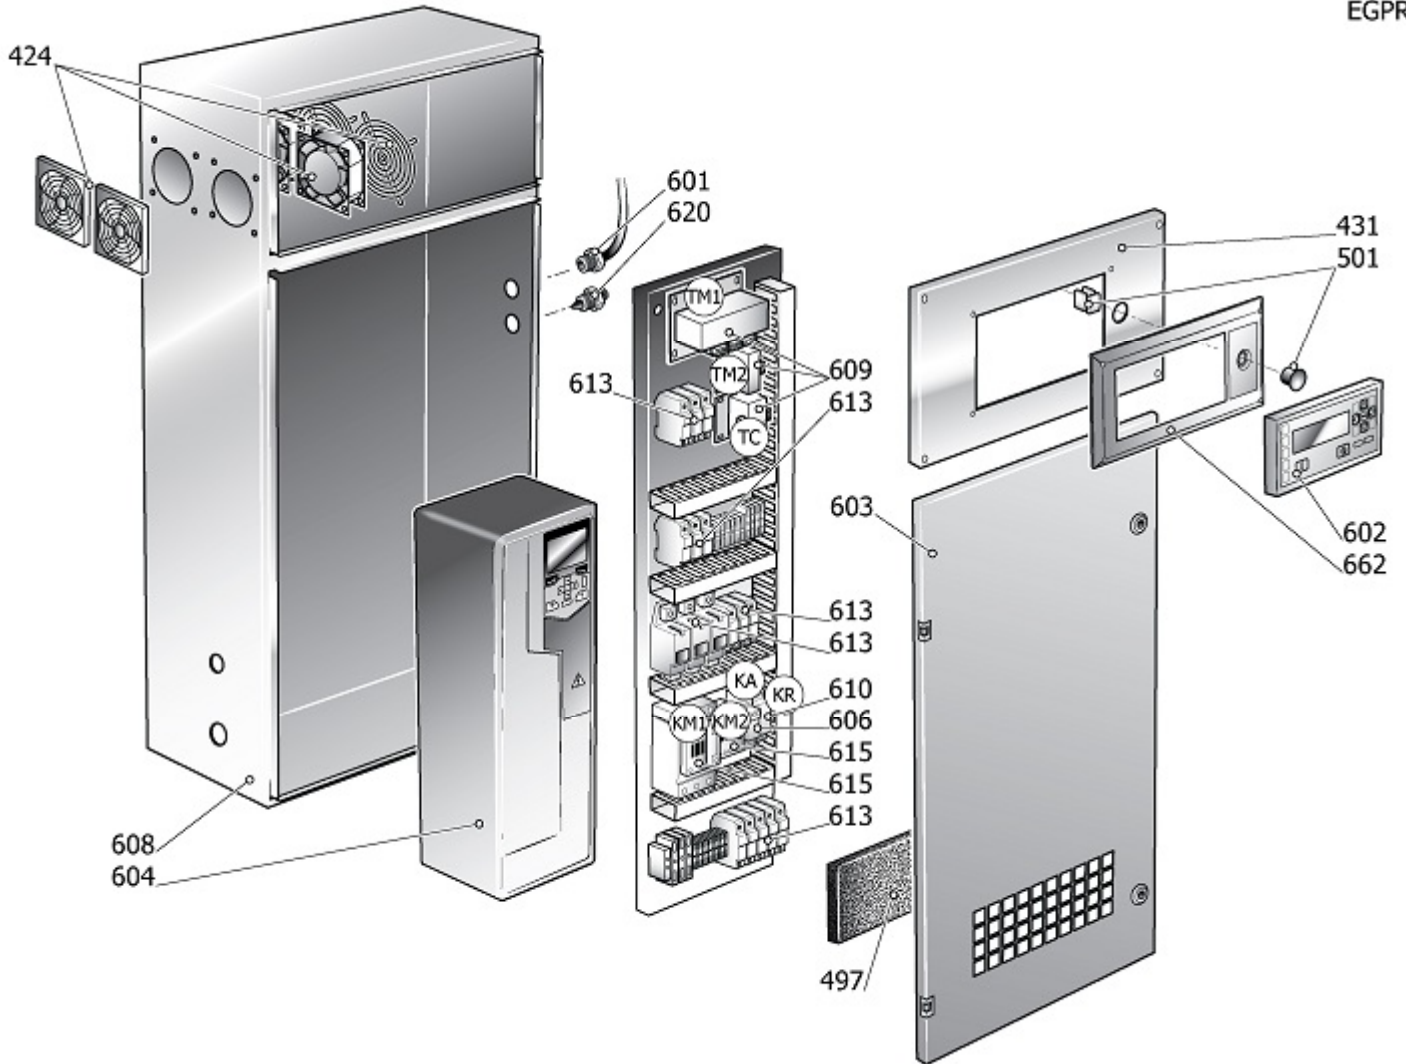

EGPR2

Pos	Component	MU	Multiplier
176	E0M13C403875	CONNECTOR	PZ 1,0
424	#224119000	ELECTRIC FAN	PZ 1,0
497	#160DV0020	PREFILTER	PZ 1,0
501	EOP270KIT216	E-STOP BUTTON	PZ 1,0
601	#008333000	TEMP. PROBE	PZ 1,0
602	#305420100SGL	CONTROLLER	PZ 1,0
603	#160CT0010V45	ELECTRIC COMPT. DOOR	PZ 1,0
604	#305450100	INVERTER	PZ 1,0
606	#008415000	REALY GAVAZZI RMIA/B4-524 AC	PZ 1,0
608	#160CT0009V80	ELECTRIC COMPARTMENT	PZ 1,0
609	#005684200	TRANSFORMER	PZ 1,0
609	#005718000	TRANSFORMER	PZ 1,0
610	#008490000	PHASE SEQUENCE RELAY	PZ 1,0
613	#005529100	FUS.80A 600V BUSSMANN-JJS	PZ 6,0
613	#005692000	FUS.1A 10X38 KTK-R-1 600V UL/C	PZ 4,0
613	#005693000	FUS.1A 10X38 LPCC 600V UL/CSA	PZ 10,0
613	#005719000	FUS.3A 10X38 LPCC 600V UL/CSA	PZ 12,0
613	#005721000	FUS.8A 10X38 KTK-R-8 600V UL/C	PZ 2,0
615	#005660000	CNT.S2 65A 24V 3RT2037-1AC20	PZ 1,0
615	E0M013201	CNT.S00 7A 24V 3RT2015-1AB01	PZ 1,0
620	#008167010	TRANSDUCER	PZ 1,0
662	#160CT0007V45	CONTROL.FRAME ETIV	PZ 1,0
662	#160SG0006	CONTROL.FRAME ETIV	PZ 1,0