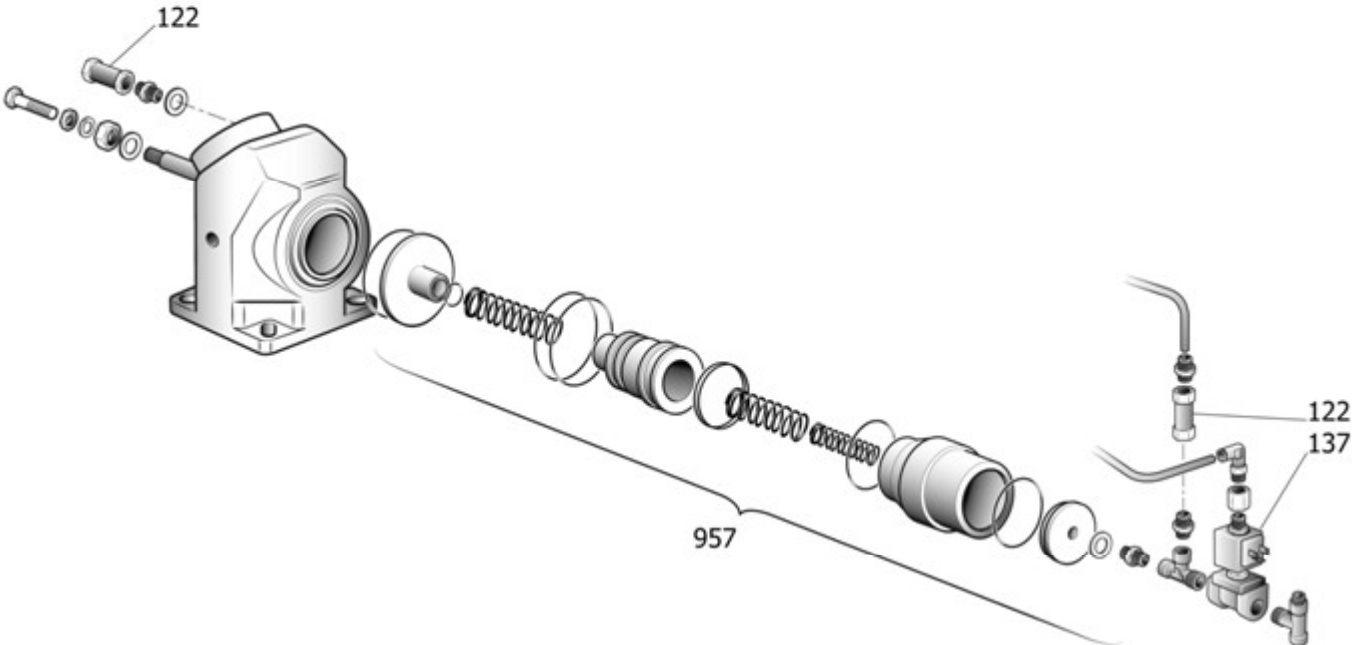

FAR08

Pos	Component		MU	Multiplier
408	#017083000	FILTER ELEM.8UM D162 H352	PZ	1,0
408	#017083001	FILTER ELEM.6,7M3MIN D92,5H338	PZ	1,0

Pos	Component	MU	Multiplier
958	\$12506540 THERM. EXPANSION VALVE KIT	PZ	1,0

Pos	Component	MU	Multiplier
962	#213500030 KIT MPV G40 1"1/2	PZ	1,0

ASS.SEPARAT.COND.NOBEL30/37CSA

KSC37

Pos	Component		MU	Multiplier
101	#048604000	TANK	PZ	1,0
110	9049308	RELIEF VALVE	PZ	1,0
119	S_460106	RACC.TREPEZZI 1"1/4 MF DIR	PZ	1,0
124	#011161000	STRAIGHT FITTING M1/4 PIPE 6	PZ	1,0
137	#008550000	SOLENOID VALVE	PZ	1,0
164	4101290	L-SHAPED COUPLING MF G3/8"	PZ	1,0
176	#160TT0019	CONNECTOR	PZ	1,0
418	#011999007	TAPPO ESAG.M3/8" C/SFIATO+GRN	PZ	1,0
4035	#011342000	L FITTING MM R1-1/4+ OR VITON	PZ	1,0
4047	#199140750	RID.CIL 1"1/2-1"1/4 ZINCATA	PZ	1,0