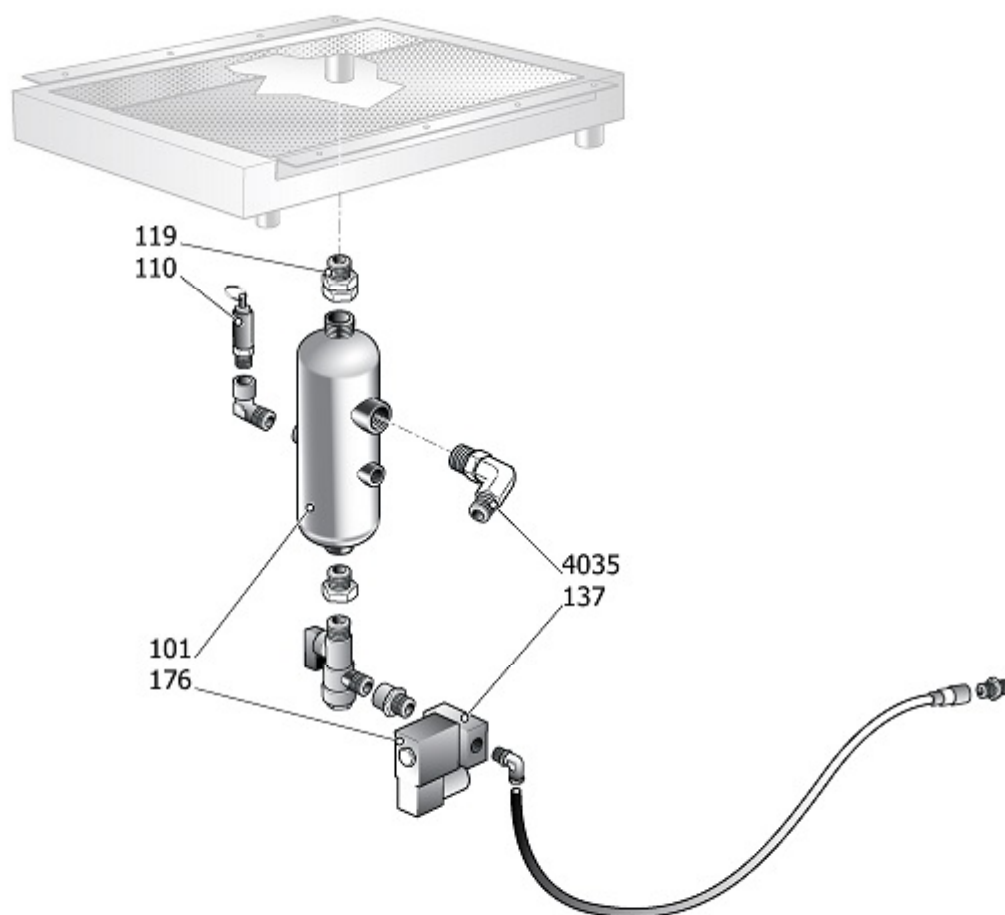

FAR08

Pos	Component		MU	Multiplier
408	#017083000	FILTER ELEM.8UM D162 H352	PZ	1,0
408	#017083001	FILTER ELEM.6,7M3MIN D92,5H338	PZ	1,0

Pos	Component	MU	Multiplier
958	\$12506540 THERM. EXPANSION VALVE KIT	PZ	1,0

Pos	Component	MU	Multiplier
962	#213500030 KIT MPV G40 1"1/2	PZ	1,0

ASS.SEPARAT.COND.NOBEL30/37CSA

KSC37

Pos	Component		MU	Multiplier
101	#048604000	TANK	PZ	1,0
110	9049308	RELIEF VALVE	PZ	1,0
119	S_460106	RACC.TREPEZZI 1"1/4 MF DIR	PZ	1,0
124	#011161000	STRAIGHT FITTING M1/4 PIPE 6	PZ	1,0
137	#008550000	SOLENOID VALVE	PZ	1,0
164	4101290	L-SHAPED COUPLING MF G3/8"	PZ	1,0
176	#160TT0019	CONNECTOR	PZ	1,0
418	#011999007	TAPPO ESAG.M3/8" C/SFIATO+GRN	PZ	1,0
4035	#011342000	L FITTING MM R1-1/4+ OR VITON	PZ	1,0
4047	#199140750	RID.CIL 1"1/2-1"1/4 ZINCATA	PZ	1,0