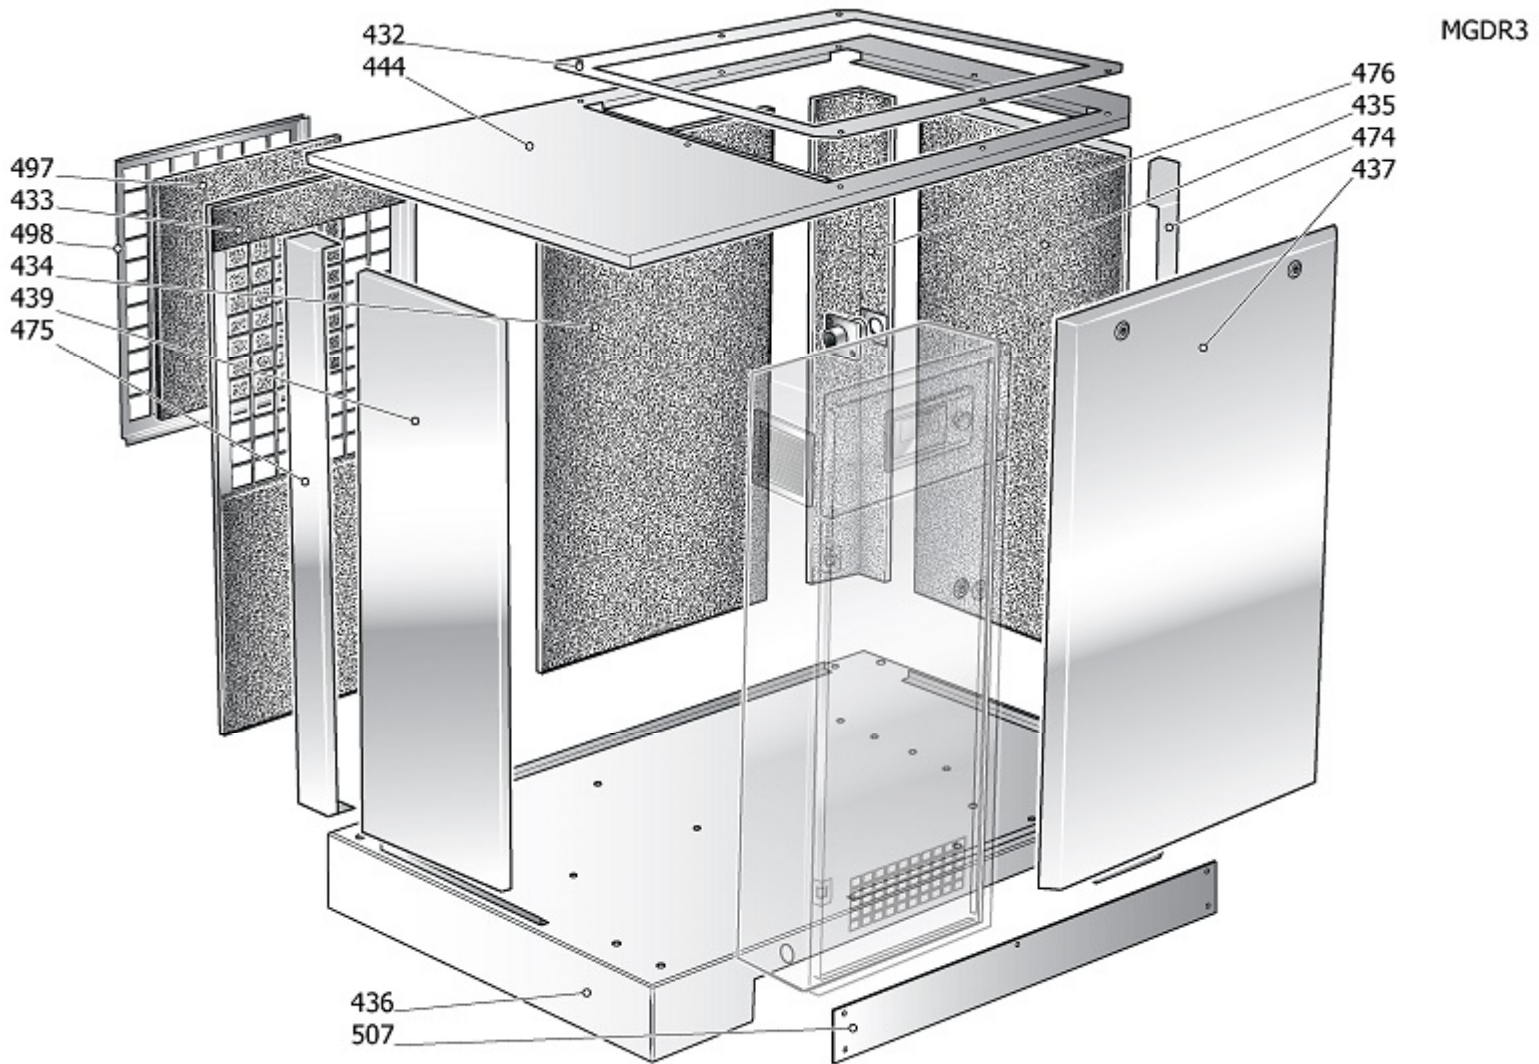

OMEGA POWER SYSTEM

For us, it's not just business. It's personal.

NOBEL 37-08 DV 57560 CSA/UL PE

SCTR1

Pos	Component		MU	Multiplier
400	#460CT0010V80	COMPLETE HOUSING	PZ	1,0
405	#460DV72662V17	TRANSMISSION COMPONENTS	PZ	1,0
450		COMPRESSOR COMPONENT		
600	#460CT0065V45	ELECTRIC CABINET	PZ	1,0
1000		LONG LIFE KIT LIST		

Pos	Component	MU	Multiplier	
432	#160CT0012V80	RADIATOR BRACKET	PZ	1,0
433	#260NS0028V80	FAN PANEL	PZ	1,0
434	#260NS0030V80	REAR PANEL	PZ	1,0
435	#260CT0004V45	RH REAR PANEL	PZ	1,0
436	#160CT0001V80	BASE PLATE	PZ	1,0
437	#260CT0005V45	FRONT DOOR	PZ	1,0
439	#260NS0026V80	LH REAR PANEL	PZ	1,0
444	#260CT0011V80	UPPER PANEL	PZ	1,0
474	#260CT0003V80	FRONT POST RH	PZ	1,0
475	#260NS0036V80	REAR POST LH	PZ	1,0
476	#260CT0002V80	REAR POST RH	PZ	1,0
497	#160NS0023	PREFILTER	PZ	1,0
498	#160NS0021V80	PREFILTER FRAME	PZ	1,0
507	#160NS0049V80	CONNECTION PLATE	PZ	2,0