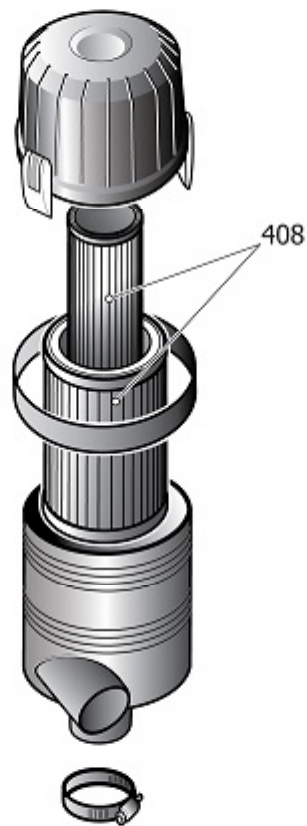

FAR08

Pos	Component		MU	Multiplier
408	#017083000	FILTER ELEM.8UM D162 H352	PZ	1,0
408	#017083001	FILTER ELEM.6,7M3MIN D92,5H338	PZ	1,0