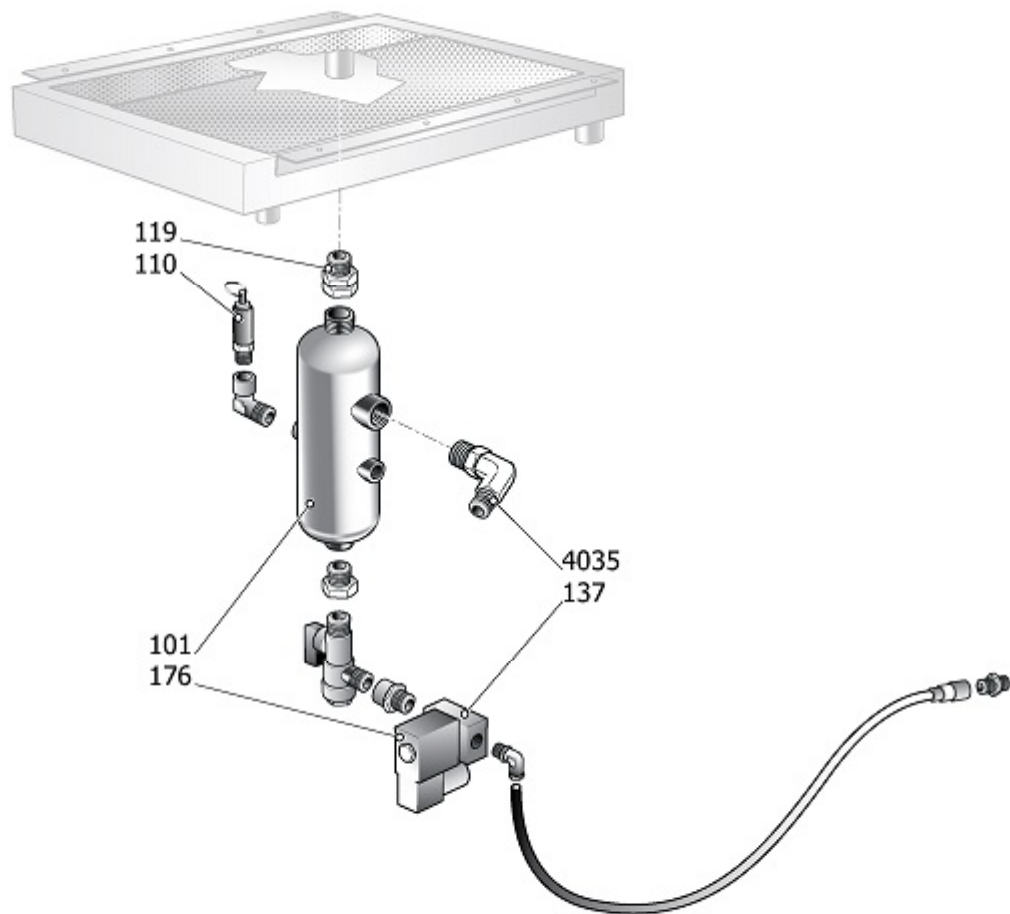

FAR08

Pos	Component		MU	Multiplier
408	#017083000	FILTER ELEM.8UM D162 H352	PZ	1,0
408	#017083001	FILTER ELEM.6,7M3MIN D92,5H338	PZ	1,0

<b>Pos</b>	<b>Component</b>		<b>MU</b>	<b>Multiplier</b>
958	\$12506540	THERM. EXPANSION VALVE KIT	PZ	1,0

<b>Pos</b>	<b>Component</b>	<b>MU</b>	<b>Multiplier</b>
962	#213500030 KIT MPV G40 1"1/2	PZ	1,0

ASS.SEPARAT.COND.NOBEL30/37CSA

KSC37

Pos	Component		MU	Multiplier
101	#048604000	TANK	PZ	1,0
110	9049308	RELIEF VALVE	PZ	1,0
119	S_460106	RACC.TREPEZZI 1"1/4 MF DIR	PZ	1,0
124	#011161000	STRAIGHT FITTING M1/4 PIPE 6	PZ	1,0
137	#008550000	SOLENOID VALVE	PZ	1,0
164	4101290	L-SHAPED COUPLING MF G3/8"	PZ	1,0
176	#160TT0019	CONNECTOR	PZ	1,0
418	#011999007	TAPPO ESAG.M3/8" C/SFIATO+GRN	PZ	1,0
4035	#011342000	L FITTING MM R1-1/4+ OR VITON	PZ	1,0
4047	#199140750	RID.CIL 1"1/2-1"1/4 ZINCATA	PZ	1,0