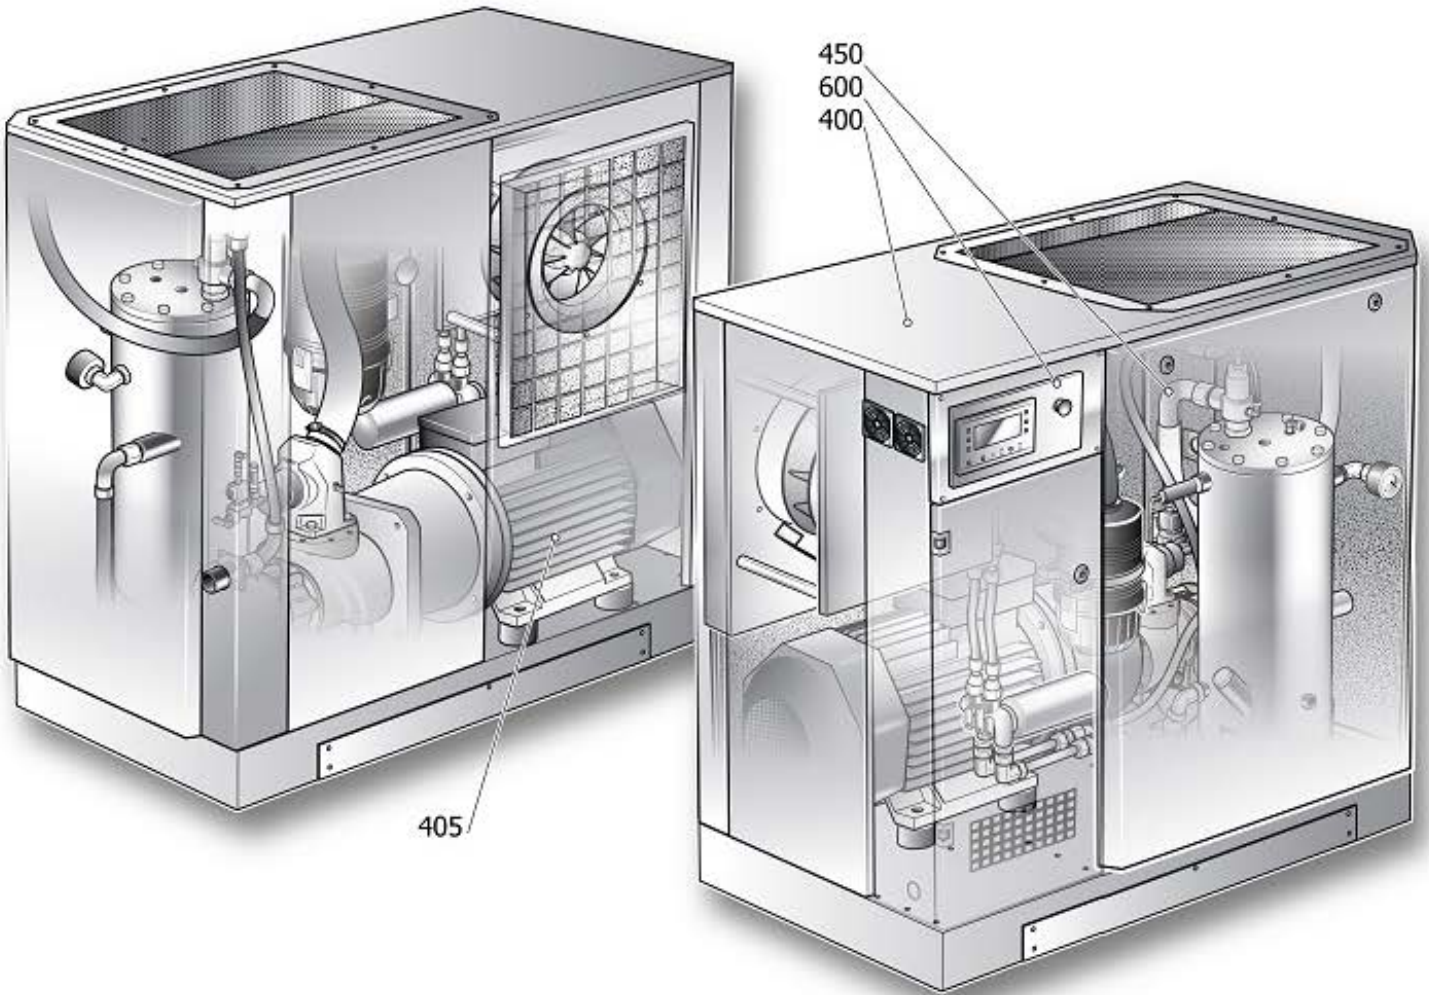

# OMEGA POWER SYSTEM

For us, it's not just business. It's personal.

NOBEL 30-80 G 57560 CSA/UL PE

SCTR1

Pos	Component		MU	Multiplier
400	#460CT0010V80	COMPLETE HOUSING	PZ	1,0
405	#460CP73662V17	TRANSMISSION COMPONENTS	PZ	1,0
450		COMPRESSOR COMPONENT		
600	#460CP0045V45	ELECTRIC CABINET	PZ	1,0
1000		LONG LIFE KIT LIST		