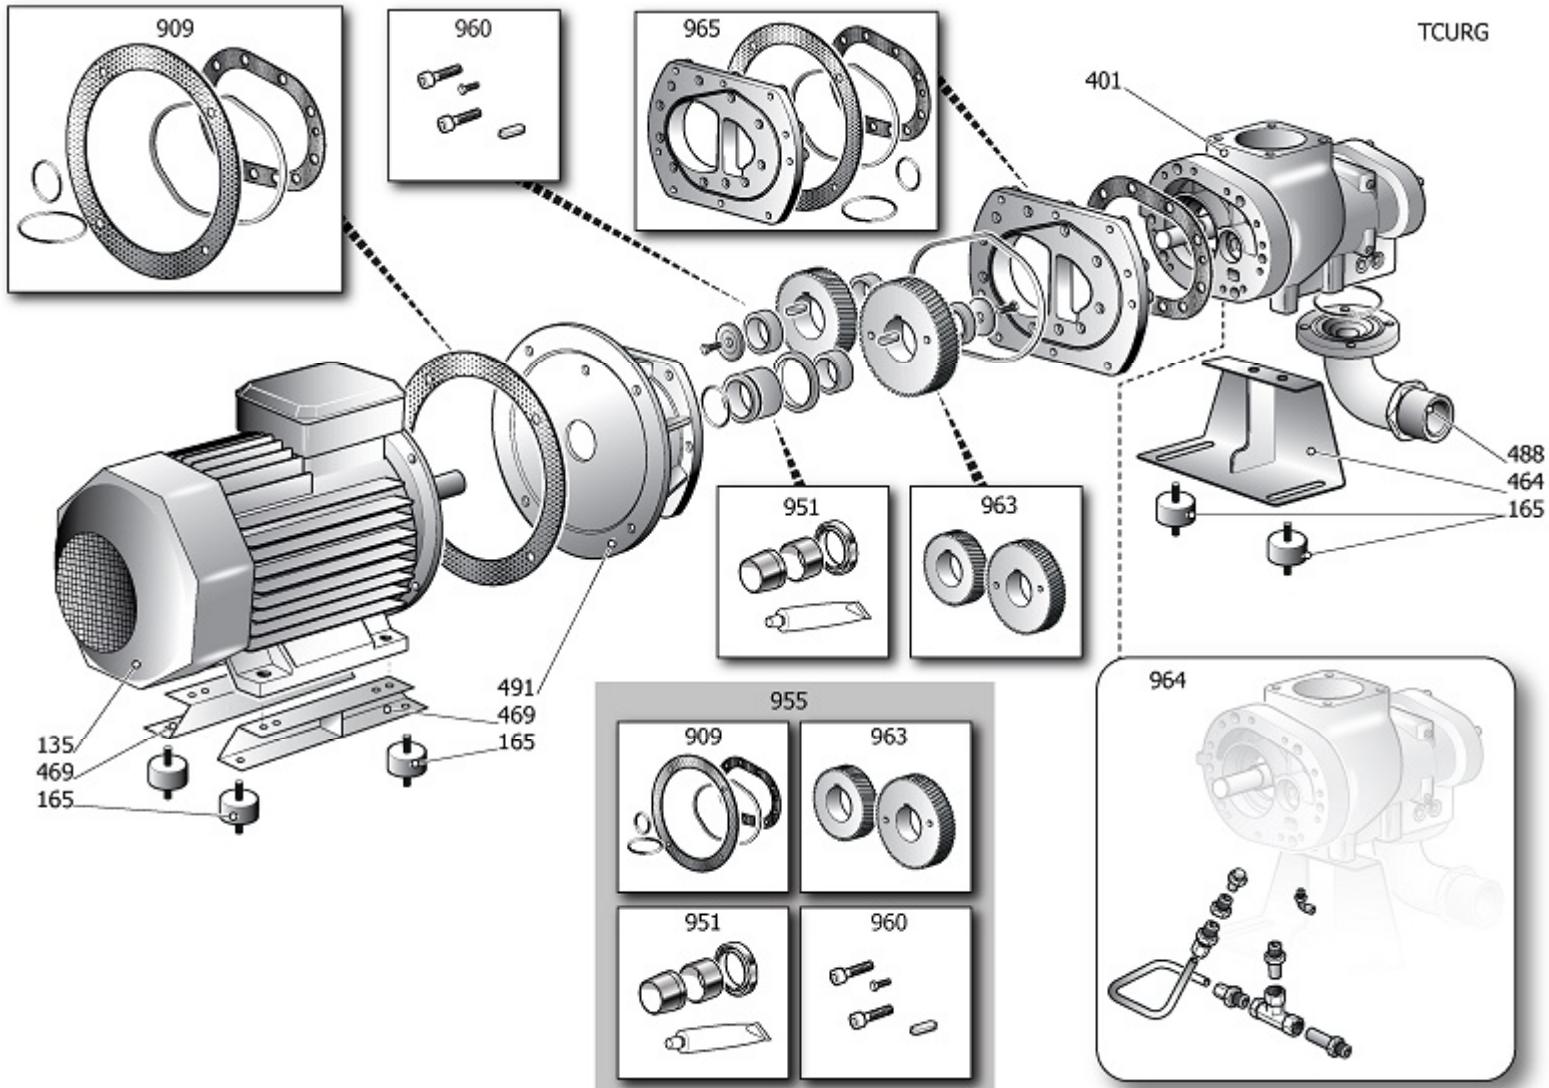

Pos	Component	MU	Multiplier	
432	#160CT0012V80	RADIATOR BRACKET	PZ	1,0
433	#260NS0028V80	FAN PANEL	PZ	1,0
434	#260NS0030V80	REAR PANEL	PZ	1,0
435	#260CT0004V45	RH REAR PANEL	PZ	1,0
436	#160CT0001V80	BASE PLATE	PZ	1,0
437	#260CT0005V45	FRONT DOOR	PZ	1,0
439	#260NS0026V80	LH REAR PANEL	PZ	1,0
444	#260CT0011V80	UPPER PANEL	PZ	1,0
474	#260CT0003V80	FRONT POST RH	PZ	1,0
475	#260NS0036V80	REAR POST LH	PZ	1,0
476	#260CT0002V80	REAR POST RH	PZ	1,0
497	#160NS0023	PREFILTER	PZ	1,0
498	#160NS0021V80	PREFILTER FRAME	PZ	1,0
507	#160NS0049V80	CONNECTION PLATE	PZ	2,0

Pos	Component		MU	Multiplier
135	#540R011662PE	MOTOR	PZ	1,0
165	#020078000	VIBRATION DAMPER MF 7550 (LAGO	PZ	6,0
401	S_120065V17SGL	AIR END	PZ	1,0
464	S_200190	SCREW PLATE	PZ	1,0
469	#160DV0003V17	MOTOR PLATE	PZ	2,0
488	#160DV0010	FLANGE, DELIVERY END	PZ	1,0
491	#130700005	SCREW-TO-MOTOR COUPLING	PZ	1,0
955	#260CP0210	AIR END OVERHAUL KIT	PZ	1,0
964	#260CU0100	KIT REC.OLIO+INIEZ.GEAR 37-10	PZ	1,0

<b>Pos</b>	<b>Component</b>	<b>MU</b>	<b>Multiplier</b>
962	#213500030 KIT MPV G40 1"1/2	PZ	1,0

ASS.SEPARAT.COND.NOBEL30/37CSA

KSC37

Pos	Component		MU	Multiplier
101	#048604000	TANK	PZ	1,0
110	9049308	RELIEF VALVE	PZ	1,0
119	S_460106	RACC.TREPEZZI 1"1/4 MF DIR	PZ	1,0
124	#011161000	STRAIGHT FITTING M1/4 PIPE 6	PZ	1,0
137	#008550000	SOLENOID VALVE	PZ	1,0
164	4101290	L-SHAPED COUPLING MF G3/8"	PZ	1,0
176	#160TT0019	CONNECTOR	PZ	1,0
418	#011999007	TAPPO ESAG.M3/8" C/SFIATO+GRN	PZ	1,0
4035	#011342000	L FITTING MM R1-1/4+ OR VITON	PZ	1,0
4047	#199140750	RID.CIL 1"1/2-1"1/4 ZINCATA	PZ	1,0