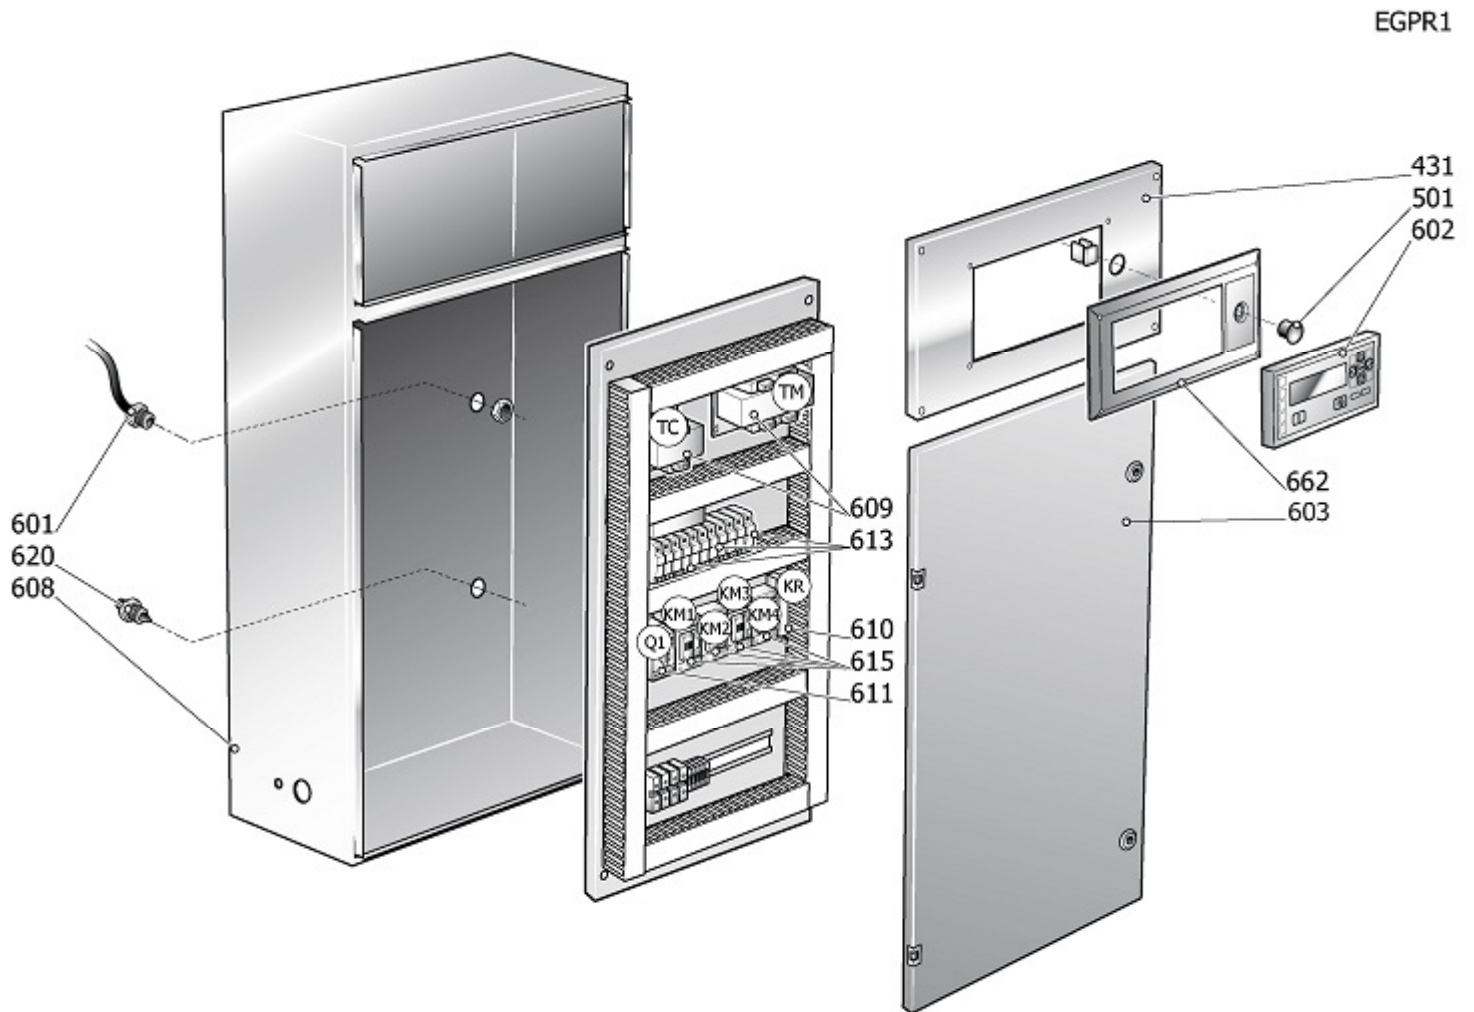

Pos	Component	MU	Multiplier
176	E0M13C403875	CONNECTOR	PZ 1,0
501	EOP270KIT216	E-STOP BUTTON	PZ 1,0
601	#008333000	TEMP. PROBE	PZ 1,0
602	#305420100SGL	CONTROLLER	PZ 1,0
603	#160CT0008V45	ELECTRIC COMPT. DOOR	PZ 1,0
608	#160CT0006V80	ELECTRIC COMPARTMENT	PZ 1,0
609	#005699000	TRANSFORMER	PZ 1,0
609	#005718000	TRANSFORMER	PZ 1,0
610	#008490000	PHASE SEQUENCE RELAY	PZ 1,0
611	#008557000	RELE' TRM.3RV2032-4VA10(35-45)	PZ 1,0
613	#005691000	FUS.6A 10X38 KTK-R-6 600V UL/C	PZ 2,0
613	#005692000	FUS.1A 10X38 KTK-R-1 600V UL/C	PZ 2,0
613	#005693000	FUS.1A 10X38 LPCC 600V UL/CSA	PZ 6,0
613	#005719000	FUS.3A 10X38 LPCC 600V UL/CSA	PZ 12,0
615	#005634000	CNT.S0 25A 24V 3RT2026-1AC20	PZ 1,0
615	E0M013201	CNT.S00 7A 24V 3RT2015-1AB01	PZ 1,0
615	E0M013665	CNT.S0 32A 24V 3RT2027-1AC20	PZ 2,0
620	#008167010	TRANSDUCER	PZ 1,0
662	#160CT0007V45	CONTROL.FRAME ETIV	PZ 1,0
662	#160SG0006	CONTROL.FRAME ETIV	PZ 1,0