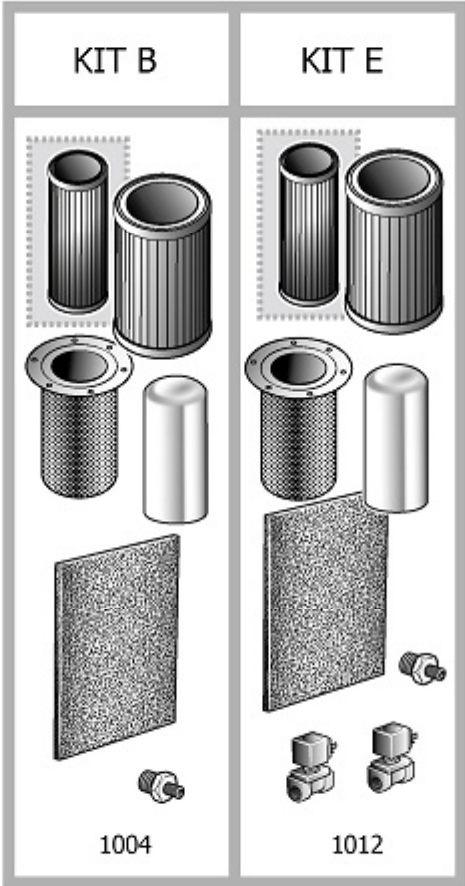

Pos	Component	MU	Multiplier
176	E0M13C403875	CONNECTOR	PZ 1,0
501	EOP270KIT216	E-STOP BUTTON	PZ 1,0
601	#008333000	TEMP. PROBE	PZ 1,0
602	#305420100SGL	CONTROLLER	PZ 1,0
603	#160CT0008V45	ELECTRIC COMPT. DOOR	PZ 1,0
608	#160CT0006V80	ELECTRIC COMPARTMENT	PZ 1,0
609	#005699000	TRANSFORMER	PZ 1,0
609	#005718000	TRANSFORMER	PZ 1,0
610	#008490000	PHASE SEQUENCE RELAY	PZ 1,0
611	#008557000	RELE' TRM.3RV2032-4VA10(35-45)	PZ 1,0
613	#005691000	FUS.6A 10X38 KTK-R-6 600V UL/C	PZ 2,0
613	#005692000	FUS.1A 10X38 KTK-R-1 600V UL/C	PZ 2,0
613	#005693000	FUS.1A 10X38 LPCC 600V UL/CSA	PZ 6,0
613	#005719000	FUS.3A 10X38 LPCC 600V UL/CSA	PZ 12,0
615	#005634000	CNT.S0 25A 24V 3RT2026-1AC20	PZ 1,0
615	E0M013201	CNT.S00 7A 24V 3RT2015-1AB01	PZ 1,0
615	E0M013665	CNT.S0 32A 24V 3RT2027-1AC20	PZ 2,0
620	#008167010	TRANSDUCER	PZ 1,0
662	#160CT0007V45	CONTROL.FRAME ETIV	PZ 1,0
662	#160SG0006	CONTROL.FRAME ETIV	PZ 1,0

LONG LIFE KIT LIST

LLK56