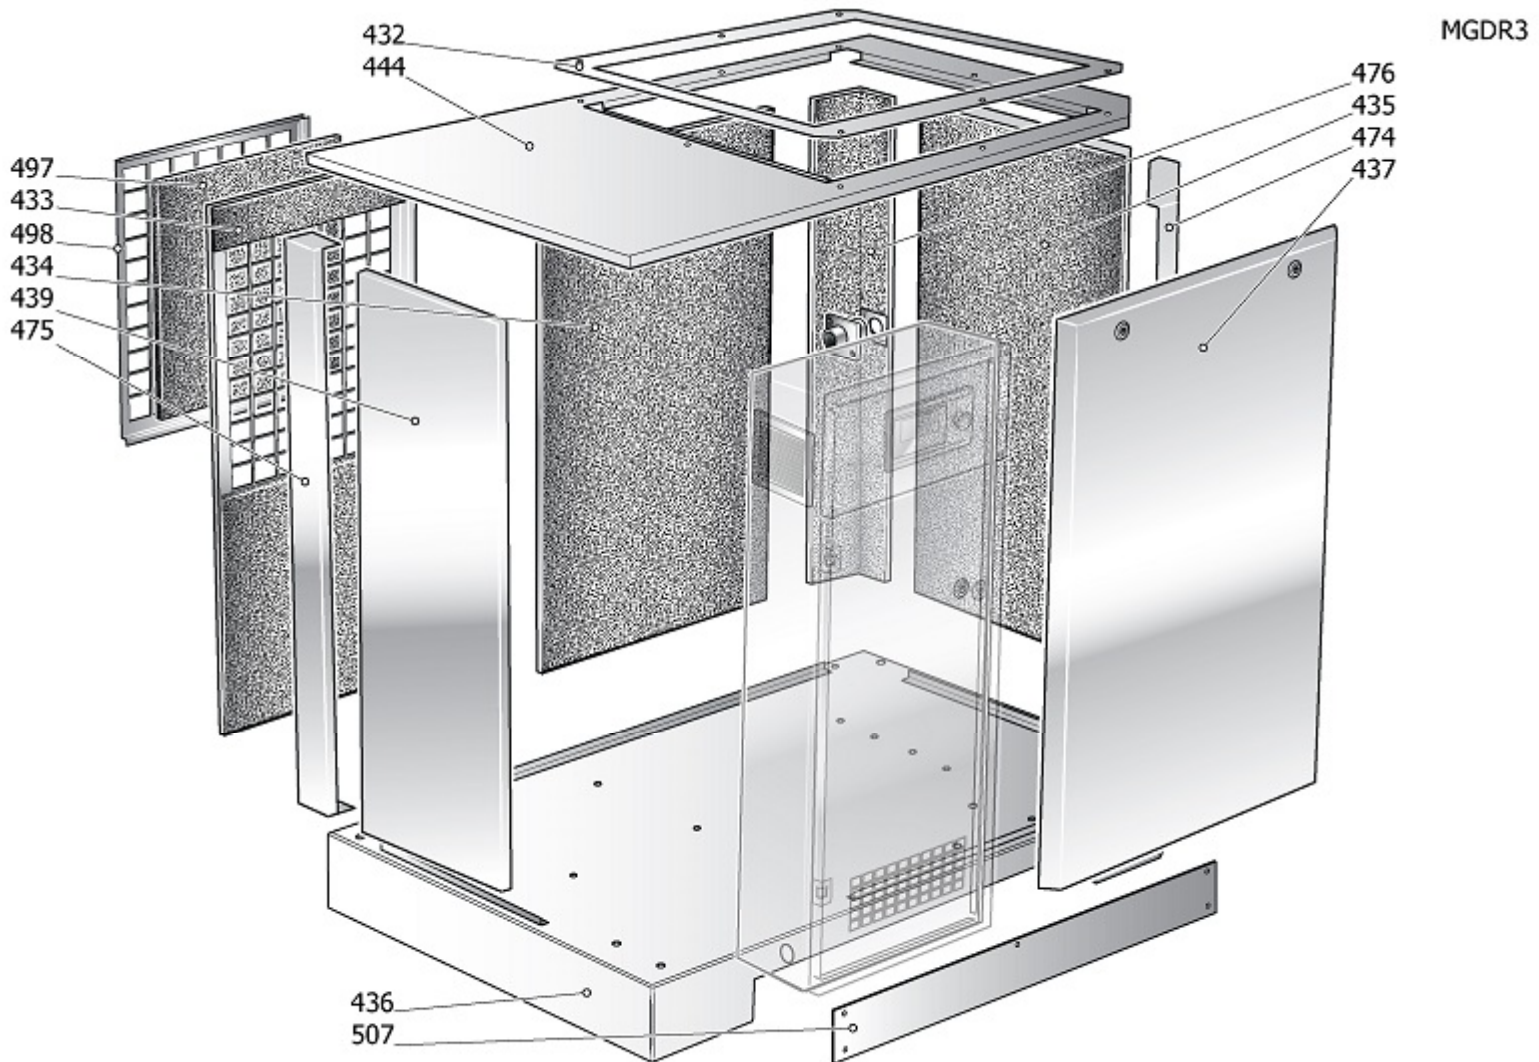

# OMEGA POWER SYSTEM

For us, it's not just business. It's personal.

NOBEL 30-80 G 57560 CSA/UL PE

SCTR1

Pos	Component		MU	Multiplier
400	#460CT0010V80	COMPLETE HOUSING	PZ	1,0
405	#460CP73662V17	TRANSMISSION COMPONENTS	PZ	1,0
450		COMPRESSOR COMPONENT		
600	#460CP0045V45	ELECTRIC CABINET	PZ	1,0
1000		LONG LIFE KIT LIST		

Pos	Component	MU	Multiplier	
432	#160CT0012V80	RADIATOR BRACKET	PZ	1,0
433	#260NS0028V80	FAN PANEL	PZ	1,0
434	#260NS0030V80	REAR PANEL	PZ	1,0
435	#260CT0004V45	RH REAR PANEL	PZ	1,0
436	#160CT0001V80	BASE PLATE	PZ	1,0
437	#260CT0005V45	FRONT DOOR	PZ	1,0
439	#260NS0026V80	LH REAR PANEL	PZ	1,0
444	#260CT0011V80	UPPER PANEL	PZ	1,0
474	#260CT0003V80	FRONT POST RH	PZ	1,0
475	#260NS0036V80	REAR POST LH	PZ	1,0
476	#260CT0002V80	REAR POST RH	PZ	1,0
497	#160NS0023	PREFILTER	PZ	1,0
498	#160NS0021V80	PREFILTER FRAME	PZ	1,0
507	#160NS0049V80	CONNECTION PLATE	PZ	2,0