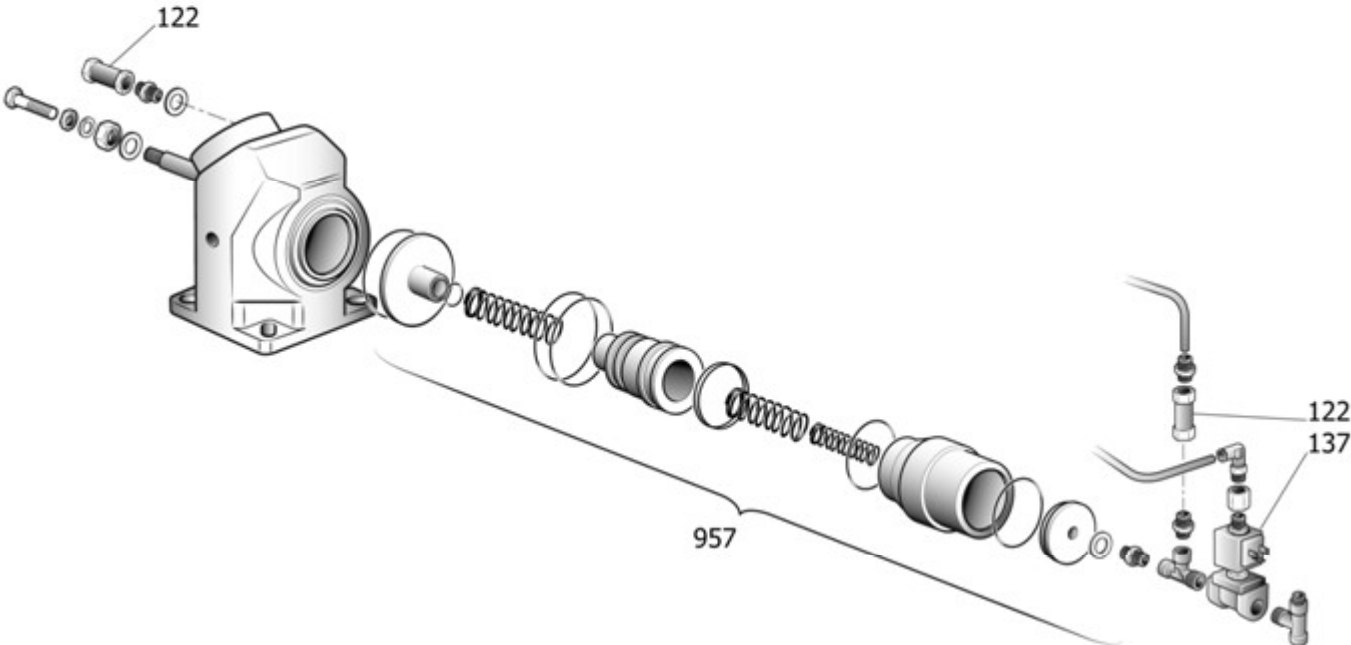

Pos	Component		MU	Multiplier
122	#047009000	SINGLE-ACTING VALVE	PZ	2,0
127	9270046	RILSAN PIPE 4/6 BLK IT PA12_LC	MT	0,7
137	#008465005	SOLENOID VALVE	PZ	1,0
484	4101206	UNION TEE R3/8	PZ	1,0
957	#419265010	INTAKE VALVE KIT	PZ	1,0