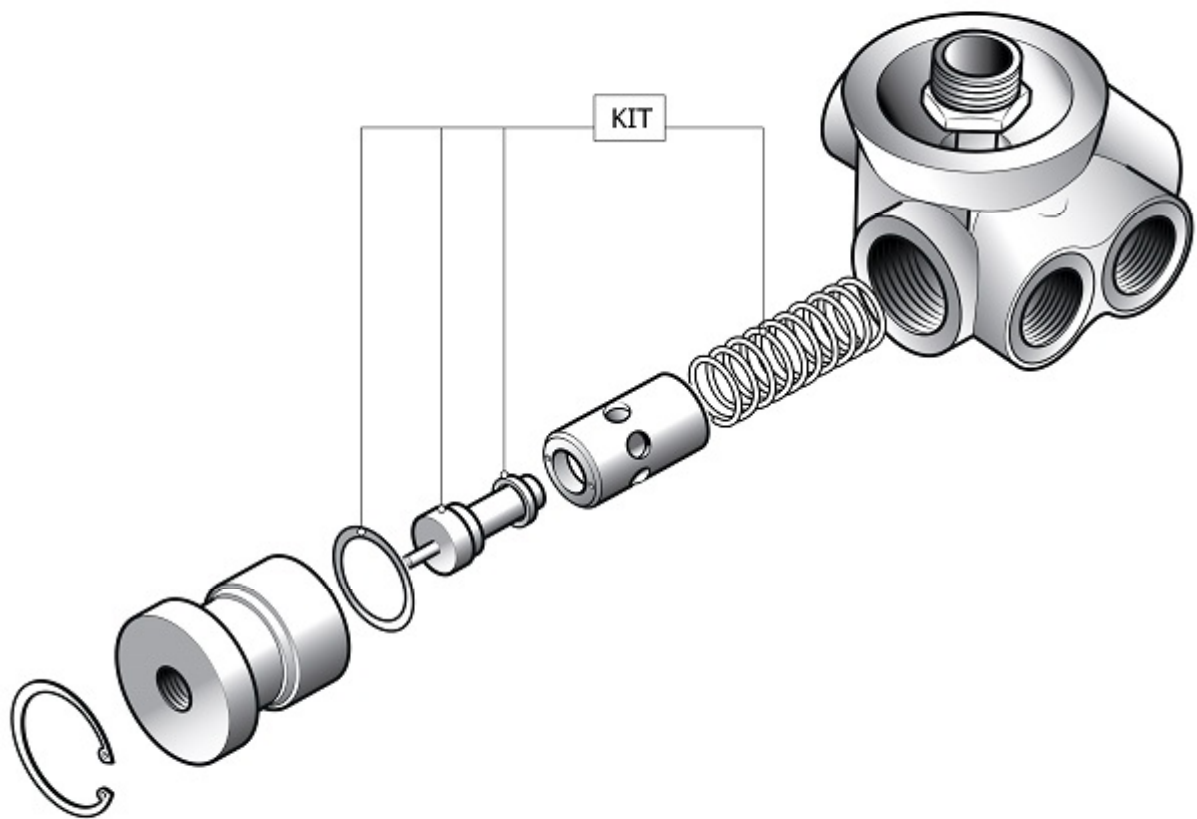

Pos	Component		MU	Multiplier
408	#017083000	FILTER ELEM.8UM D162 H352	PZ	1,0
408	#017083001	FILTER ELEM.6,7M3MIN D92,5H338	PZ	1,0