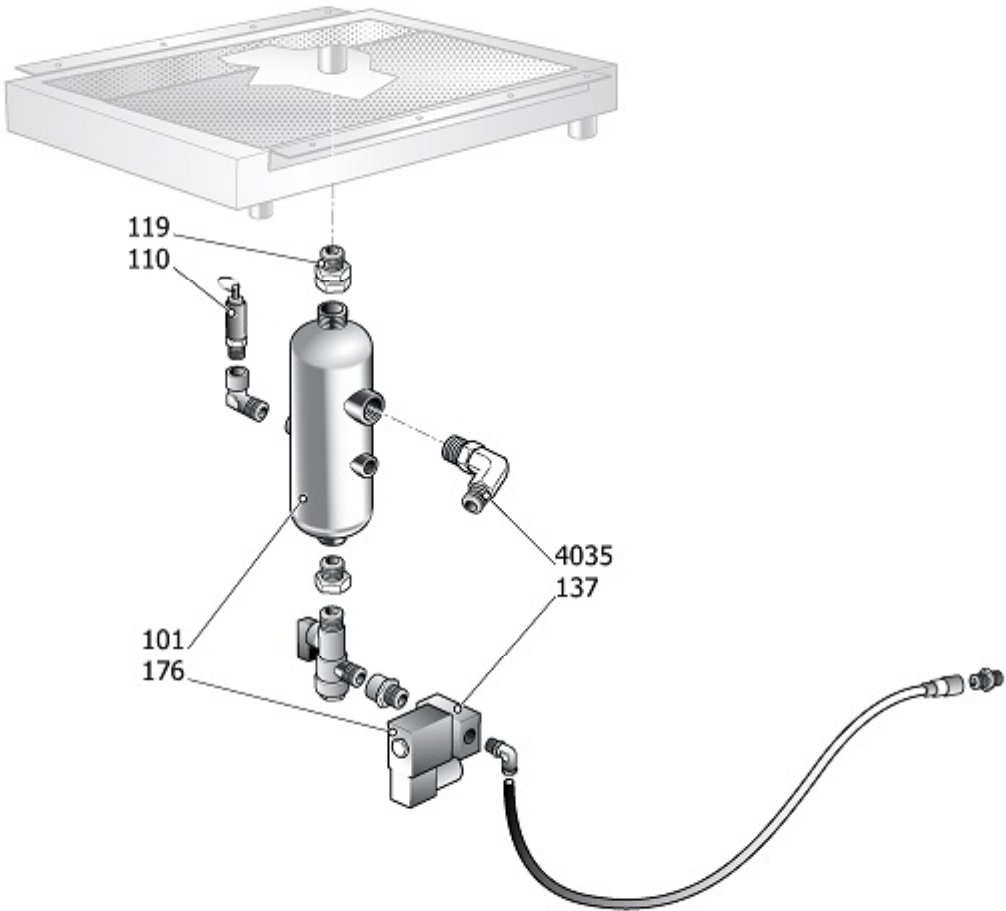

FAR08

Pos	Component		MU	Multiplier
408	#017083000	FILTER ELEM.8UM D162 H352	PZ	1,0
408	#017083001	FILTER ELEM.6,7M3MIN D92,5H338	PZ	1,0

Pos	Component	MU	Multiplier
958	\$12506540 THERM. EXPANSION VALVE KIT	PZ	1,0

Pos	Component	MU	Multiplier
962	#213500030 KIT MPV G40 1"1/2	PZ	1,0

ASS.SEPARAT.COND.NOBEL30/37CSA

KSC37

Pos	Component		MU	Multiplier
101	#048604000	TANK	PZ	1,0
110	9049308	RELIEF VALVE	PZ	1,0
119	S_460106	RACC.TREPEZZI 1"1/4 MF DIR	PZ	1,0
124	#011161000	STRAIGHT FITTING M1/4 PIPE 6	PZ	1,0
137	#008550000	SOLENOID VALVE	PZ	1,0
164	4101290	L-SHAPED COUPLING MF G3/8"	PZ	1,0
176	#160TT0019	CONNECTOR	PZ	1,0
418	#011999007	TAPPO ESAG.M3/8" C/SFIATO+GRN	PZ	1,0
4035	#011342000	L FITTING MM R1-1/4+ OR VITON	PZ	1,0
4047	#199140750	RID.CIL 1"1/2-1"1/4 ZINCATA	PZ	1,0