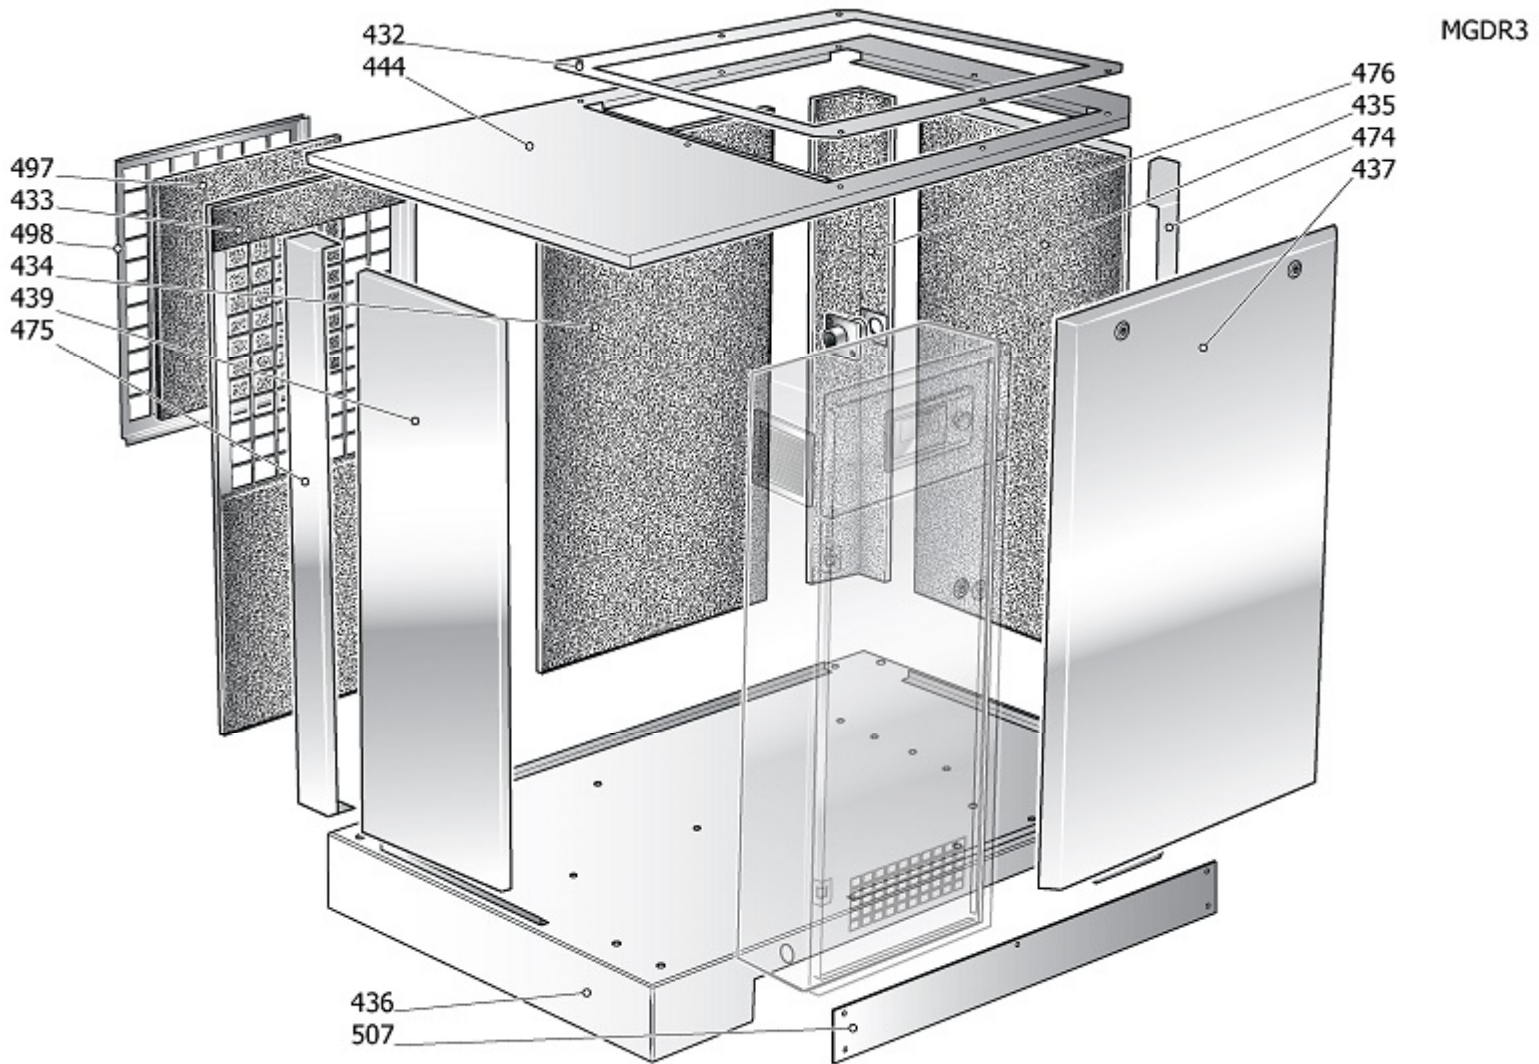

OMEGA POWER SYSTEM

For us, it's not just business. It's personal.

NOBEL 30-08 G 57560 CSA/UL PE

SCTR1

Pos	Component		MU	Multiplier
400	#460CT0010V80	COMPLETE HOUSING	PZ	1,0
405	#460CM73662V17	TRANSMISSION COMPONENTS	PZ	1,0
450		COMPRESSOR COMPONENT		
600	#460CP0045V45	ELECTRIC CABINET	PZ	1,0
1000		LONG LIFE KIT LIST		

Pos	Component	MU	Multiplier	
432	#160CT0012V80	RADIATOR BRACKET	PZ	1,0
433	#260NS0028V80	FAN PANEL	PZ	1,0
434	#260NS0030V80	REAR PANEL	PZ	1,0
435	#260CT0004V45	RH REAR PANEL	PZ	1,0
436	#160CT0001V80	BASE PLATE	PZ	1,0
437	#260CT0005V45	FRONT DOOR	PZ	1,0
439	#260NS0026V80	LH REAR PANEL	PZ	1,0
444	#260CT0011V80	UPPER PANEL	PZ	1,0
474	#260CT0003V80	FRONT POST RH	PZ	1,0
475	#260NS0036V80	REAR POST LH	PZ	1,0
476	#260CT0002V80	REAR POST RH	PZ	1,0
497	#160NS0023	PREFILTER	PZ	1,0
498	#160NS0021V80	PREFILTER FRAME	PZ	1,0
507	#160NS0049V80	CONNECTION PLATE	PZ	2,0