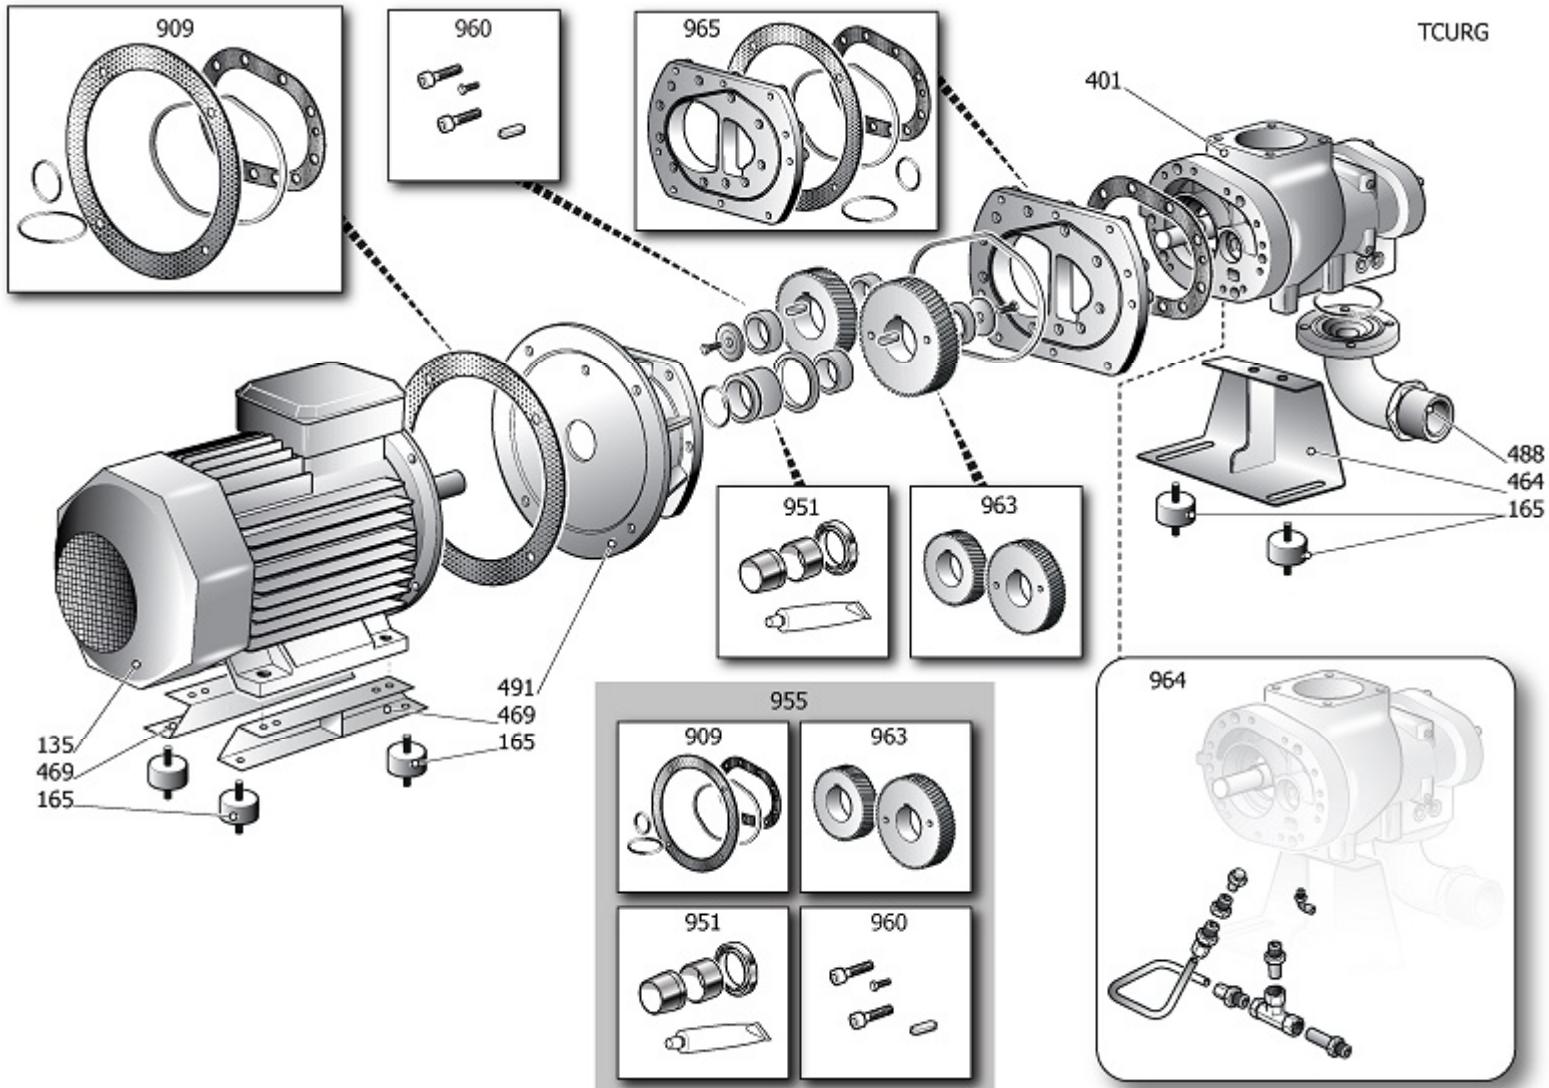

OMEGA POWER SYSTEM

For us, it's not just business. It's personal.

NOBEL 30-08 G 57560 CSA/UL PE

SCTR1

Pos	Component		MU	Multiplier
400	#460CT0010V80	COMPLETE HOUSING	PZ	1,0
405	#460CM73662V17	TRANSMISSION COMPONENTS	PZ	1,0
450		COMPRESSOR COMPONENT		
600	#460CP0045V45	ELECTRIC CABINET	PZ	1,0
1000		LONG LIFE KIT LIST		

Pos	Component	MU	Multiplier	
432	#160CT0012V80	RADIATOR BRACKET	PZ	1,0
433	#260NS0028V80	FAN PANEL	PZ	1,0
434	#260NS0030V80	REAR PANEL	PZ	1,0
435	#260CT0004V45	RH REAR PANEL	PZ	1,0
436	#160CT0001V80	BASE PLATE	PZ	1,0
437	#260CT0005V45	FRONT DOOR	PZ	1,0
439	#260NS0026V80	LH REAR PANEL	PZ	1,0
444	#260CT0011V80	UPPER PANEL	PZ	1,0
474	#260CT0003V80	FRONT POST RH	PZ	1,0
475	#260NS0036V80	REAR POST LH	PZ	1,0
476	#260CT0002V80	REAR POST RH	PZ	1,0
497	#160NS0023	PREFILTER	PZ	1,0
498	#160NS0021V80	PREFILTER FRAME	PZ	1,0
507	#160NS0049V80	CONNECTION PLATE	PZ	2,0

Pos	Component		MU	Multiplier
135	#540R011662PE	MOTOR	PZ	1,0
165	#020078000	VIBRATION DAMPER MF 7550 (LAGO	PZ	6,0
401	S_120065V17SGL	AIR END	PZ	1,0
464	S_200190	SCREW PLATE	PZ	1,0
469	#160DV0003V17	MOTOR PLATE	PZ	2,0
488	#160DV0010	FLANGE, DELIVERY END	PZ	1,0
491	#130700005	SCREW-TO-MOTOR COUPLING	PZ	1,0
955	#260CM0200	AIR END OVERHAUL KIT	PZ	1,0
964	#260CU0100	KIT REC.OLIO+INIEZ.GEAR 37-10	PZ	1,0

Pos	Component	MU	Multiplier
962	#213500030 KIT MPV G40 1"1/2	PZ	1,0

ASS.SEPARAT.COND.NOBEL30/37CSA

KSC37

Pos	Component		MU	Multiplier
101	#048604000	TANK	PZ	1,0
110	9049308	RELIEF VALVE	PZ	1,0
119	S_460106	RACC.TREPEZZI 1"1/4 MF DIR	PZ	1,0
124	#011161000	STRAIGHT FITTING M1/4 PIPE 6	PZ	1,0
137	#008550000	SOLENOID VALVE	PZ	1,0
164	4101290	L-SHAPED COUPLING MF G3/8"	PZ	1,0
176	#160TT0019	CONNECTOR	PZ	1,0
418	#011999007	TAPPO ESAG.M3/8" C/SFIATO+GRN	PZ	1,0
4035	#011342000	L FITTING MM R1-1/4+ OR VITON	PZ	1,0
4047	#199140750	RID.CIL 1"1/2-1"1/4 ZINCATA	PZ	1,0