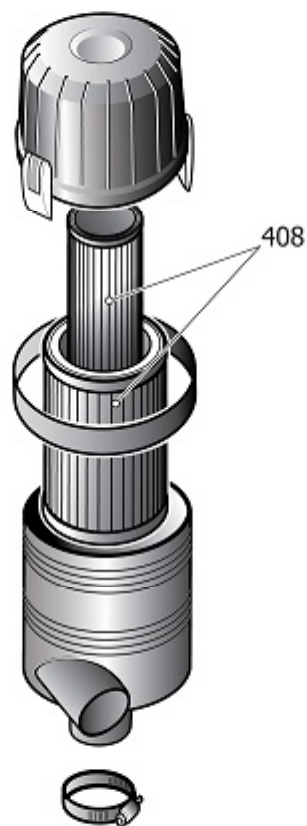

FAR08

Pos	Component		MU	Multiplier
408	#017083000	FILTER ELEM.8UM D162 H352	PZ	1,0
408	#017083001	FILTER ELEM.6,7M3MIN D92,5H338	PZ	1,0