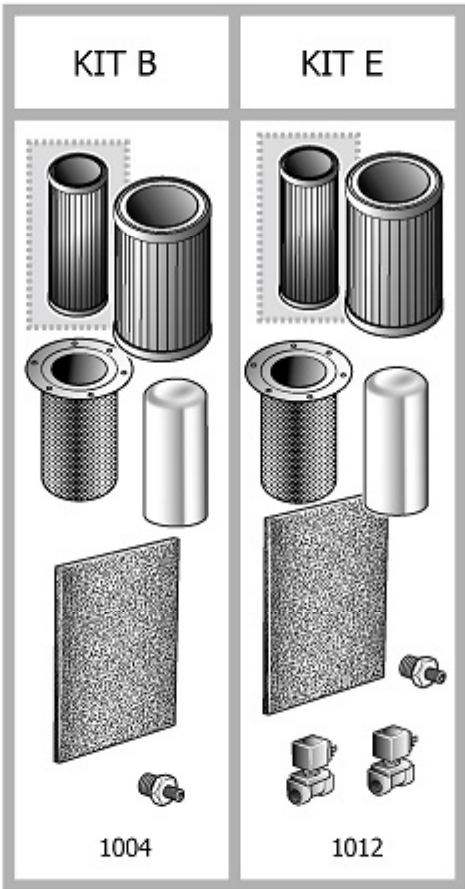

Pos	Component	MU	Multiplier
176	E0M13C403875	CONNECTOR	PZ 1,0
501	EOP270KIT216	E-STOP BUTTON	PZ 1,0
601	#008333000	TEMP. PROBE	PZ 1,0
602	#305420100SGL	CONTROLLER	PZ 1,0
603	#160CT0008V45	ELECTRIC COMPT. DOOR	PZ 1,0
608	#160CT0006V80	ELECTRIC COMPARTMENT	PZ 1,0
609	#005699000	TRANSFORMER	PZ 1,0
609	#005718000	TRANSFORMER	PZ 1,0
610	#008490000	PHASE SEQUENCE RELAY	PZ 1,0
611	#008557000	RELE' TRM.3RV2032-4VA10(35-45)	PZ 1,0
613	#005691000	FUS.6A 10X38 KTK-R-6 600V UL/C	PZ 2,0
613	#005692000	FUS.1A 10X38 KTK-R-1 600V UL/C	PZ 2,0
613	#005693000	FUS.1A 10X38 LPCC 600V UL/CSA	PZ 6,0
613	#005719000	FUS.3A 10X38 LPCC 600V UL/CSA	PZ 12,0
615	#005634000	CNT.S0 25A 24V 3RT2026-1AC20	PZ 1,0
615	E0M013201	CNT.S00 7A 24V 3RT2015-1AB01	PZ 1,0
615	E0M013665	CNT.S0 32A 24V 3RT2027-1AC20	PZ 2,0
620	#008167010	TRANSDUCER	PZ 1,0
662	#160CT0007V45	CONTROL.FRAME ETIV	PZ 1,0
662	#160SG0006	CONTROL.FRAME ETIV	PZ 1,0

LONG LIFE KIT LIST

LLK56