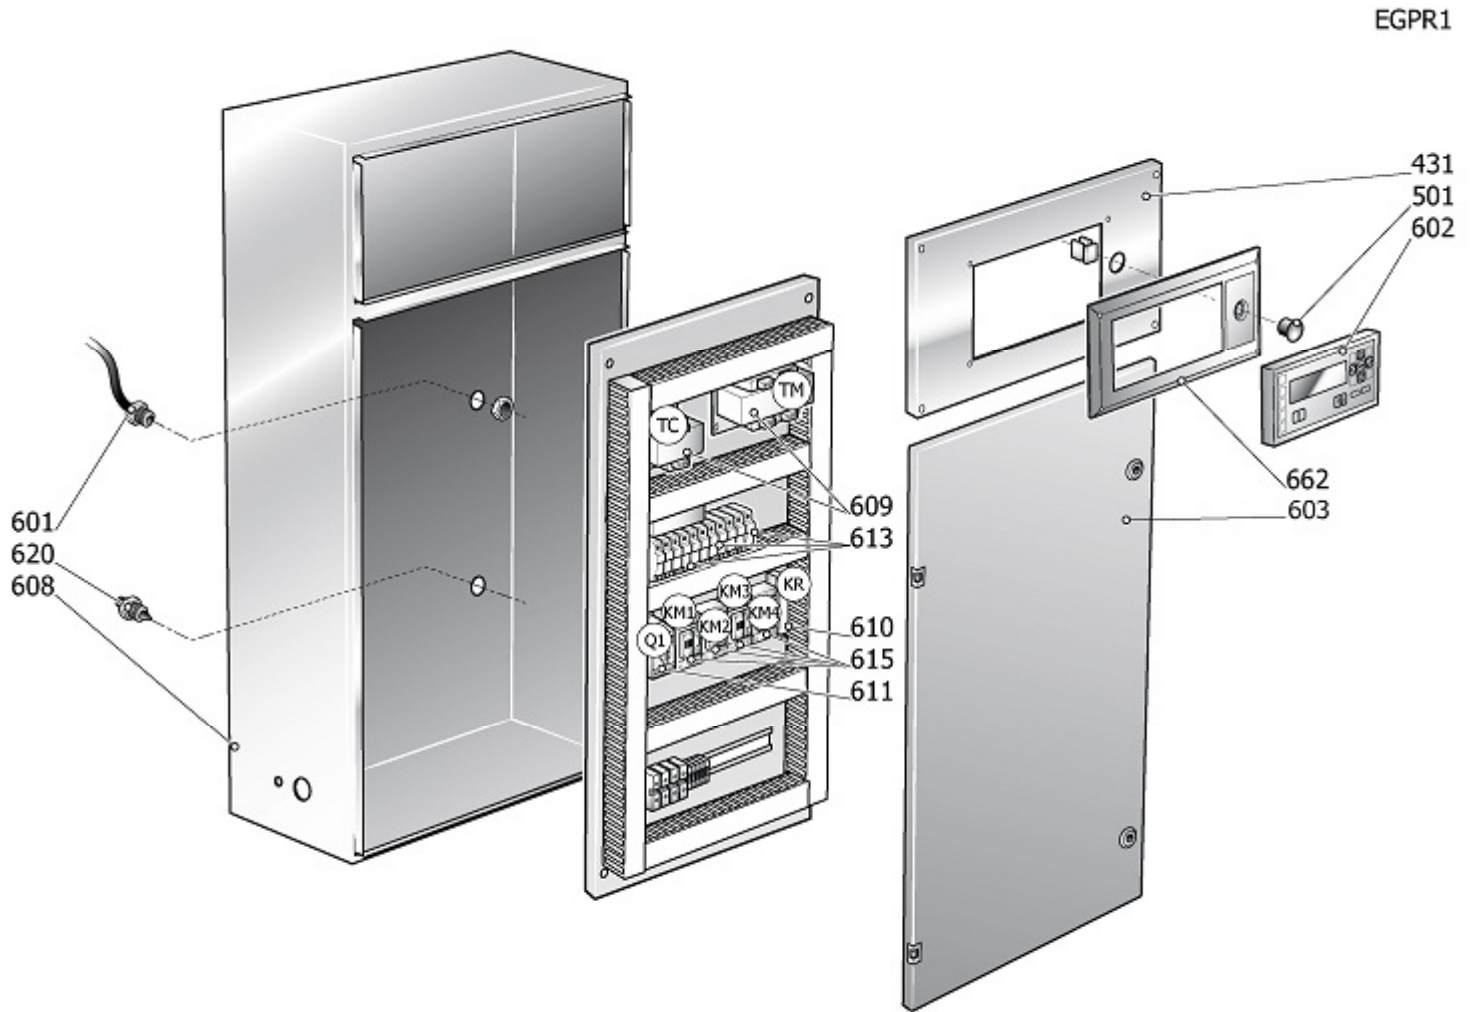

Pos	Component	MU	Multiplier
176	E0M13C403875	CONNECTOR	PZ 1,0
501	EOP270KIT216	E-STOP BUTTON	PZ 1,0
601	#008333000	TEMP. PROBE	PZ 1,0
602	#305420100SGL	CONTROLLER	PZ 1,0
603	#160CT0008V45	ELECTRIC COMPT. DOOR	PZ 1,0
608	#160CT0006V80	ELECTRIC COMPARTMENT	PZ 1,0
609	#005699000	TRANSFORMER	PZ 1,0
609	#005718000	TRANSFORMER	PZ 1,0
610	#008490000	PHASE SEQUENCE RELAY	PZ 1,0
611	#008557000	RELE' TRM.3RV2032-4VA10(35-45)	PZ 1,0
613	#005691000	FUS.6A 10X38 KTK-R-6 600V UL/C	PZ 2,0
613	#005692000	FUS.1A 10X38 KTK-R-1 600V UL/C	PZ 2,0
613	#005693000	FUS.1A 10X38 LPCC 600V UL/CSA	PZ 6,0
613	#005719000	FUS.3A 10X38 LPCC 600V UL/CSA	PZ 12,0
615	#005634000	CNT.S0 25A 24V 3RT2026-1AC20	PZ 1,0
615	E0M013201	CNT.S00 7A 24V 3RT2015-1AB01	PZ 1,0
615	E0M013665	CNT.S0 32A 24V 3RT2027-1AC20	PZ 2,0
620	#008167010	TRANSDUCER	PZ 1,0
662	#160CT0007V45	CONTROL.FRAME ETIV	PZ 1,0
662	#160SG0006	CONTROL.FRAME ETIV	PZ 1,0