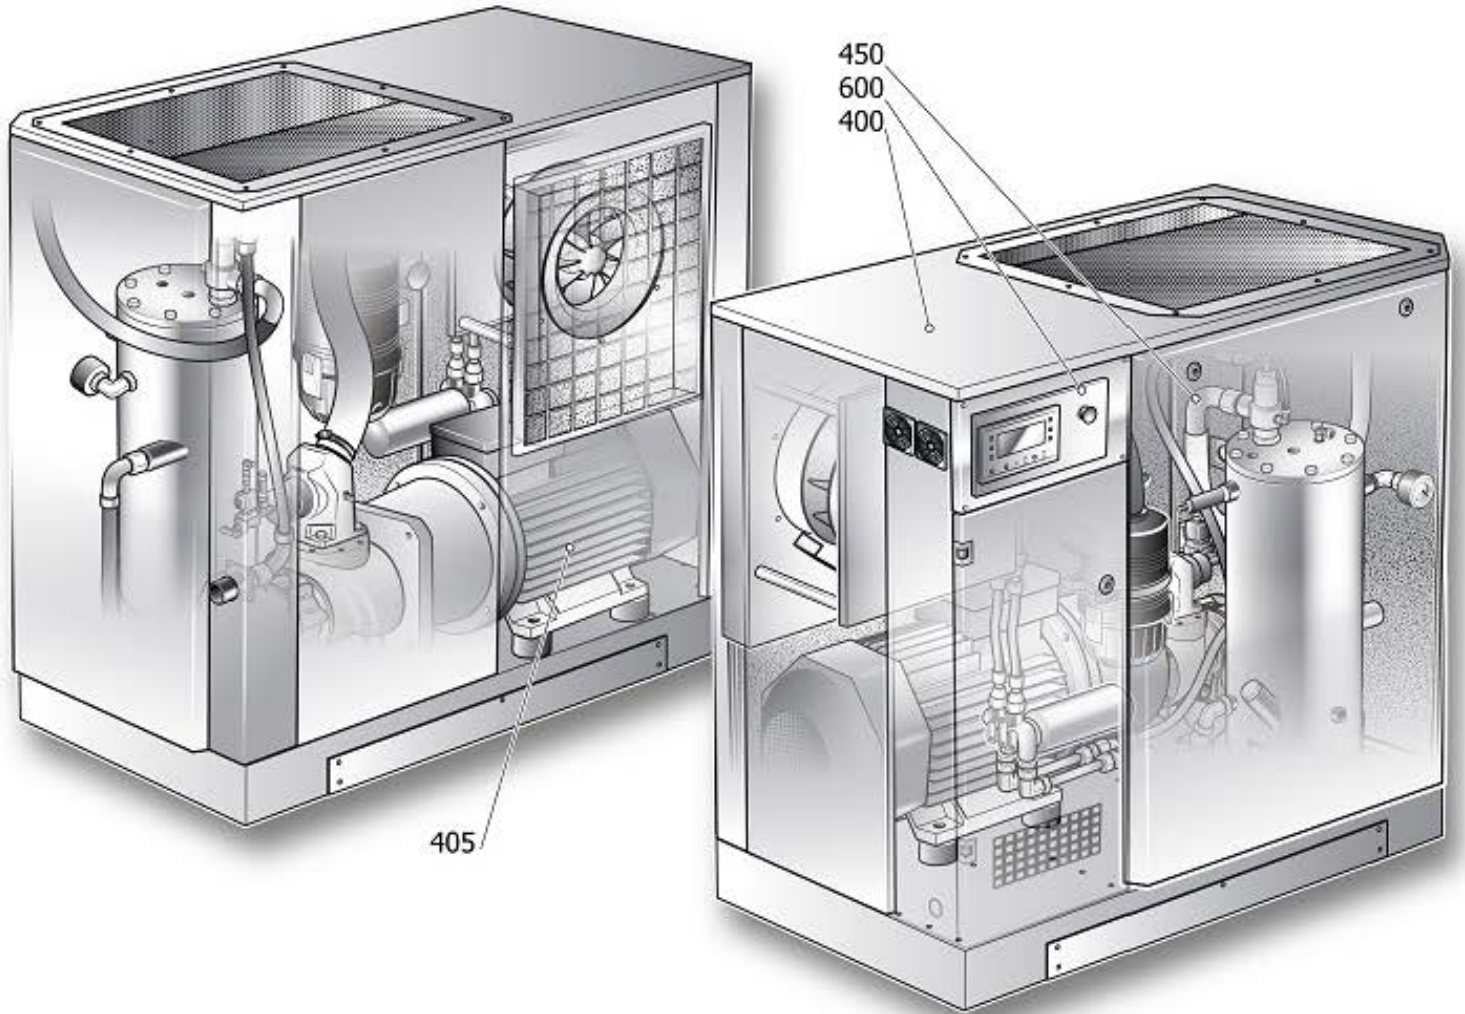

OMEGA POWER SYSTEM

For us, it's not just business. It's personal.

NOBEL 30-08 G 57560 CSA/UL PE

SCTR1

Pos	Component		MU	Multiplier
400	#460CT0010V80	COMPLETE HOUSING	PZ	1,0
405	#460CM73662V17	TRANSMISSION COMPONENTS	PZ	1,0
450		COMPRESSOR COMPONENT		
600	#460CP0045V45	ELECTRIC CABINET	PZ	1,0
1000		LONG LIFE KIT LIST		