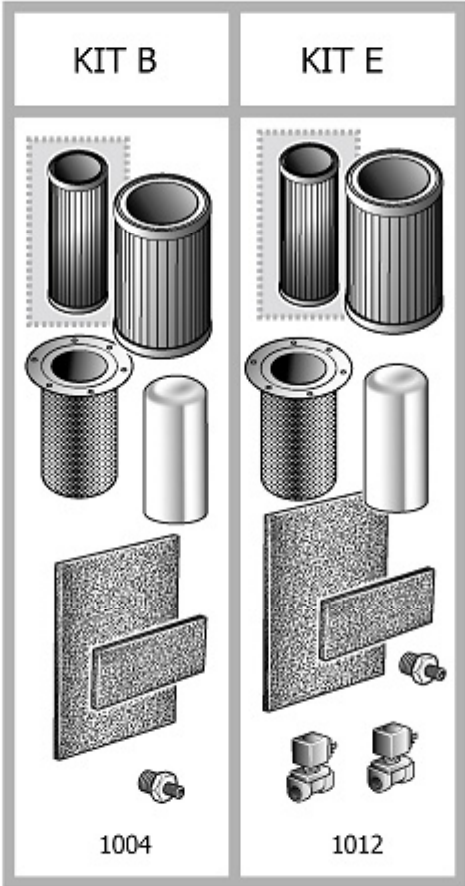

Pos	Component	MU	Multiplier
176	E0M13C403875	CONNECTOR	PZ 1,0
497	#160DV0020	PREFILTER	PZ 1,0
501	EOP270KIT216	E-STOP BUTTON	PZ 1,0
601	#008333000	TEMP. PROBE	PZ 1,0
602	#305420100SGL	CONTROLLER	PZ 1,0
603	#160CT0010V45	ELECTRIC COMPT. DOOR	PZ 1,0
604	#305456100	INVERTER	PZ 1,0
606	#008415000	REALY GAVAZZI RMIA/B4-524 AC	PZ 1,0
608	#160CT0009V80	ELECTRIC COMPARTMENT	PZ 1,0
609	#005684200	TRANSFORMER	PZ 1,0
609	#005718000	TRANSFORMER	PZ 1,0
610	#008490000	PHASE SEQUENCE RELAY	PZ 1,0
613	#005529100	FUS.80A 600V BUSSMANN-JJS	PZ 6,0
613	#005692000	FUS.1A 10X38 KTK-R-1 600V UL/C	PZ 4,0
613	#005693000	FUS.1A 10X38 LPCC 600V UL/CSA	PZ 10,0
613	#005719000	FUS.3A 10X38 LPCC 600V UL/CSA	PZ 12,0
613	#005721000	FUS.8A 10X38 KTK-R-8 600V UL/C	PZ 2,0
615	#005660000	CNT.S2 65A 24V 3RT2037-1AC20	PZ 1,0
615	E0M013201	CNT.S00 7A 24V 3RT2015-1AB01	PZ 1,0
620	#008167010	TRANSDUCER	PZ 1,0
662	#160CT0007V45	CONTROL.FRAME ETIV	PZ 1,0
662	#160SG0006	CONTROL.FRAME ETIV	PZ 1,0

LONG LIFE KIT LIST

LLK59