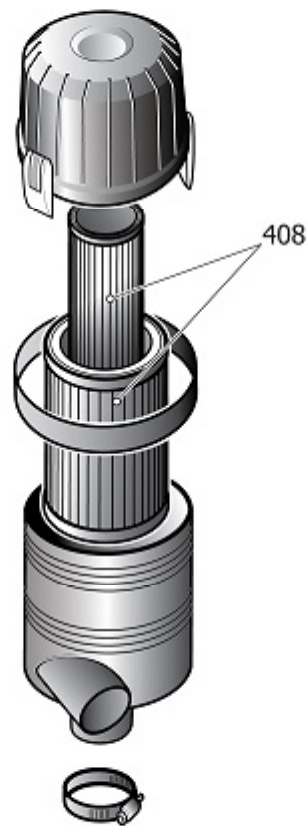

FAR08

Pos	Component		MU	Multiplier
408	#017083000	FILTER ELEM.8UM D162 H352	PZ	1,0
408	#017083001	FILTER ELEM.6,7M3MIN D92,5H338	PZ	1,0