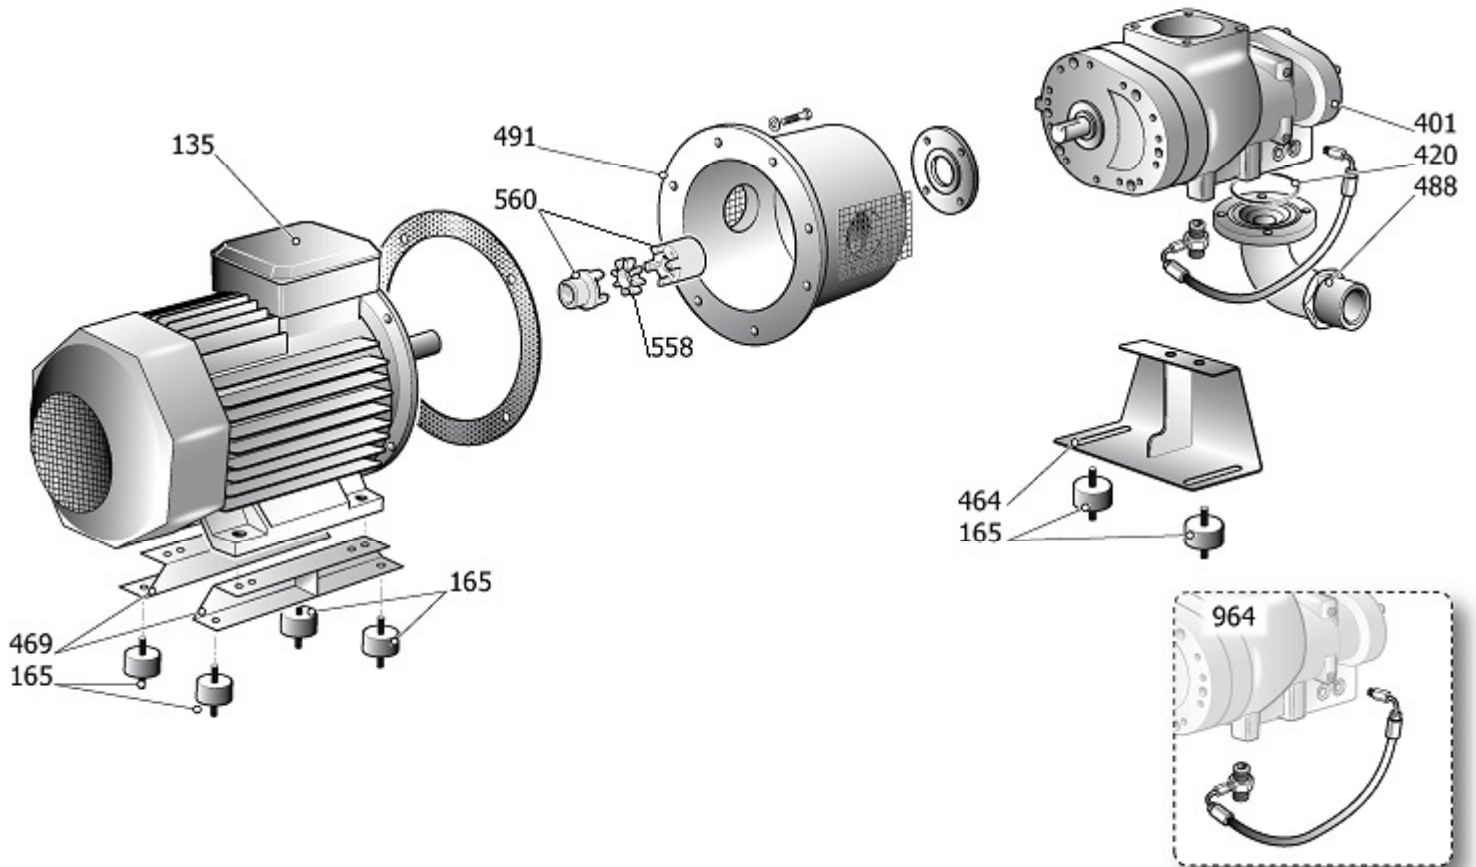

OMEGA POWER SYSTEM

For us, it's not just business. It's personal.

NOBEL 30-08 DV 57560 CSA/UL PE

SCTR1

Pos	Component	MU	Multiplier
400	#460CT0010V80	COMPLETE HOUSING	PZ 1,0
405	#460CM74662V17	TRANSMISSION COMPONENTS	PZ 1,0
450		COMPRESSOR COMPONENT	
600	#460CP0043V45	ELECTRIC CABINET	PZ 1,0
1000		LONG LIFE KIT LIST	

TDRR2

Pos	Component	MU	Multiplier
135	#540R011662PE MOTOR	PZ	1,0
165	#020078000 VIBRATION DAMPER MF 7550 (LAGO	PZ	6,0
401	S_120065V17SGL AIR END	PZ	1,0
420	#010047000 O RING 4375	PZ	1,0
464	S_200190 SCREW PLATE	PZ	1,0
469	#160DV0003V17 MOTOR PLATE	PZ	2,0
488	#160DV0010 FLANGE, DELIVERY END	PZ	1,0
491	#160CU0002V17 SCREW-TO-MOTOR COUPLING	PZ	1,0
558	S_390019 INNER RING	PZ	1,0
560	S_390208 JOINT HUB P48-60 B D55	PZ	1,0
560	S_390240 JOINT HUB P48-60 B D50	PZ	1,0
964	#260CU0050 KIT LUBRIF.CUSCINETTI CF 90D4	PZ	1,0