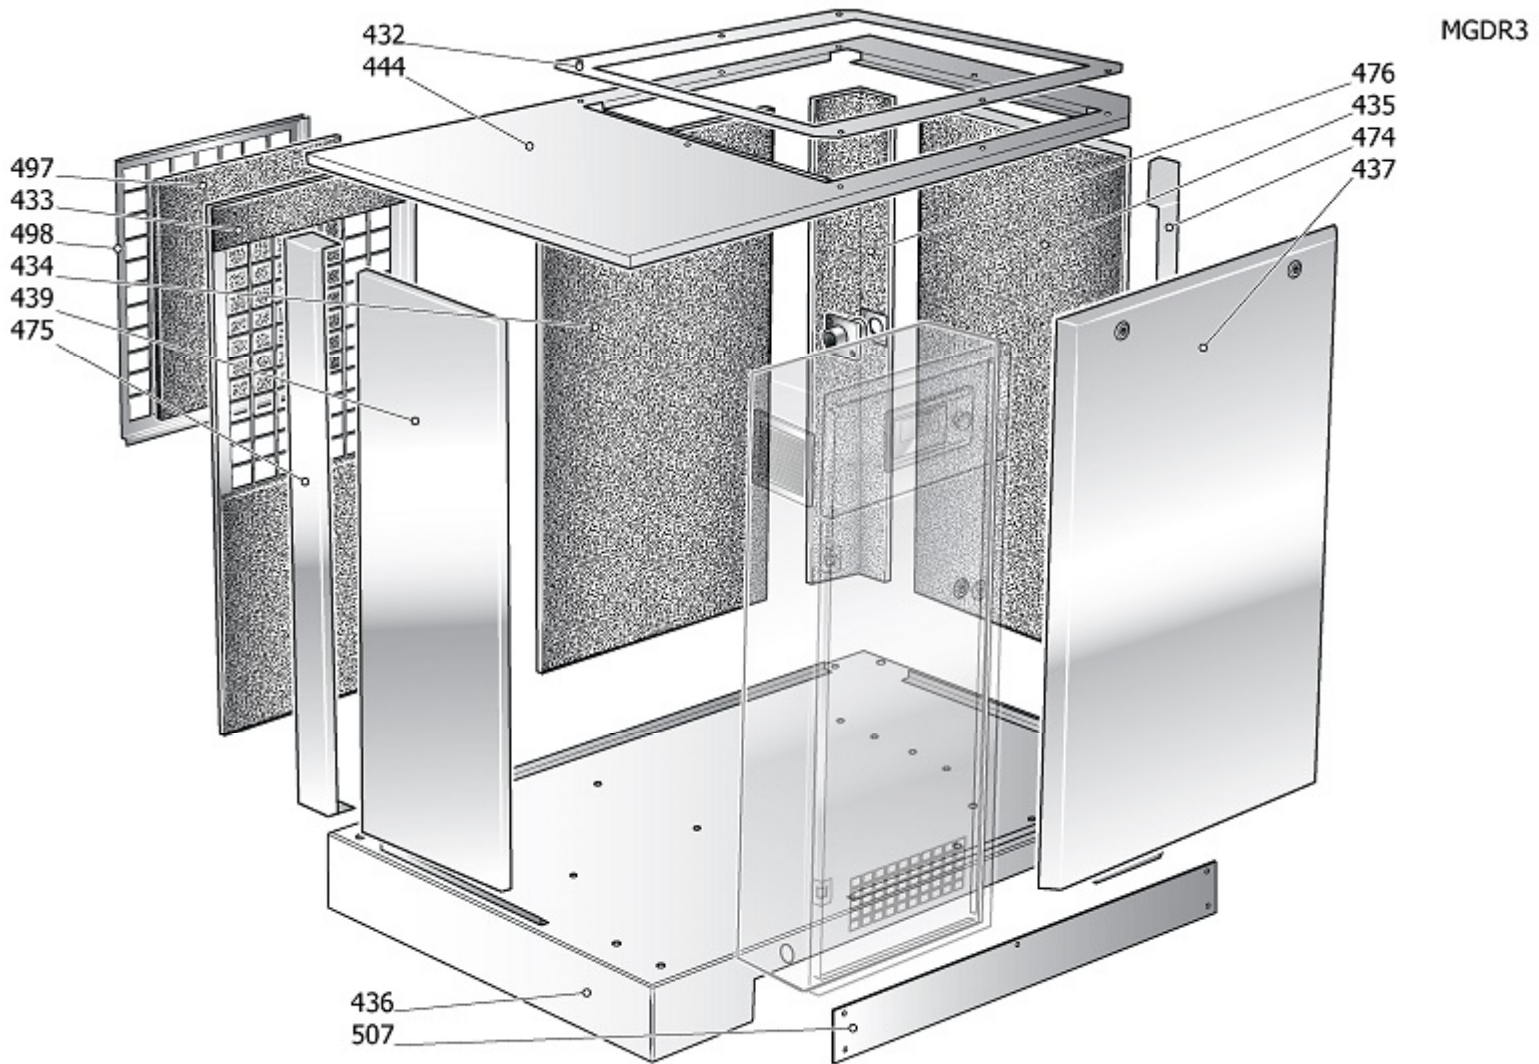

OMEGA POWER SYSTEM

For us, it's not just business. It's personal.

NOBEL 30-08 DV 57560 CSA/UL PE

SCTR1

Pos	Component	MU	Multiplier
400	#460CT0010V80	COMPLETE HOUSING	PZ 1,0
405	#460CM74662V17	TRANSMISSION COMPONENTS	PZ 1,0
450		COMPRESSOR COMPONENT	
600	#460CP0043V45	ELECTRIC CABINET	PZ 1,0
1000		LONG LIFE KIT LIST	

Pos	Component	MU	Multiplier	
432	#160CT0012V80	RADIATOR BRACKET	PZ	1,0
433	#260NS0028V80	FAN PANEL	PZ	1,0
434	#260NS0030V80	REAR PANEL	PZ	1,0
435	#260CT0004V45	RH REAR PANEL	PZ	1,0
436	#160CT0001V80	BASE PLATE	PZ	1,0
437	#260CT0005V45	FRONT DOOR	PZ	1,0
439	#260NS0026V80	LH REAR PANEL	PZ	1,0
444	#260CT0011V80	UPPER PANEL	PZ	1,0
474	#260CT0003V80	FRONT POST RH	PZ	1,0
475	#260NS0036V80	REAR POST LH	PZ	1,0
476	#260CT0002V80	REAR POST RH	PZ	1,0
497	#160NS0023	PREFILTER	PZ	1,0
498	#160NS0021V80	PREFILTER FRAME	PZ	1,0
507	#160NS0049V80	CONNECTION PLATE	PZ	2,0