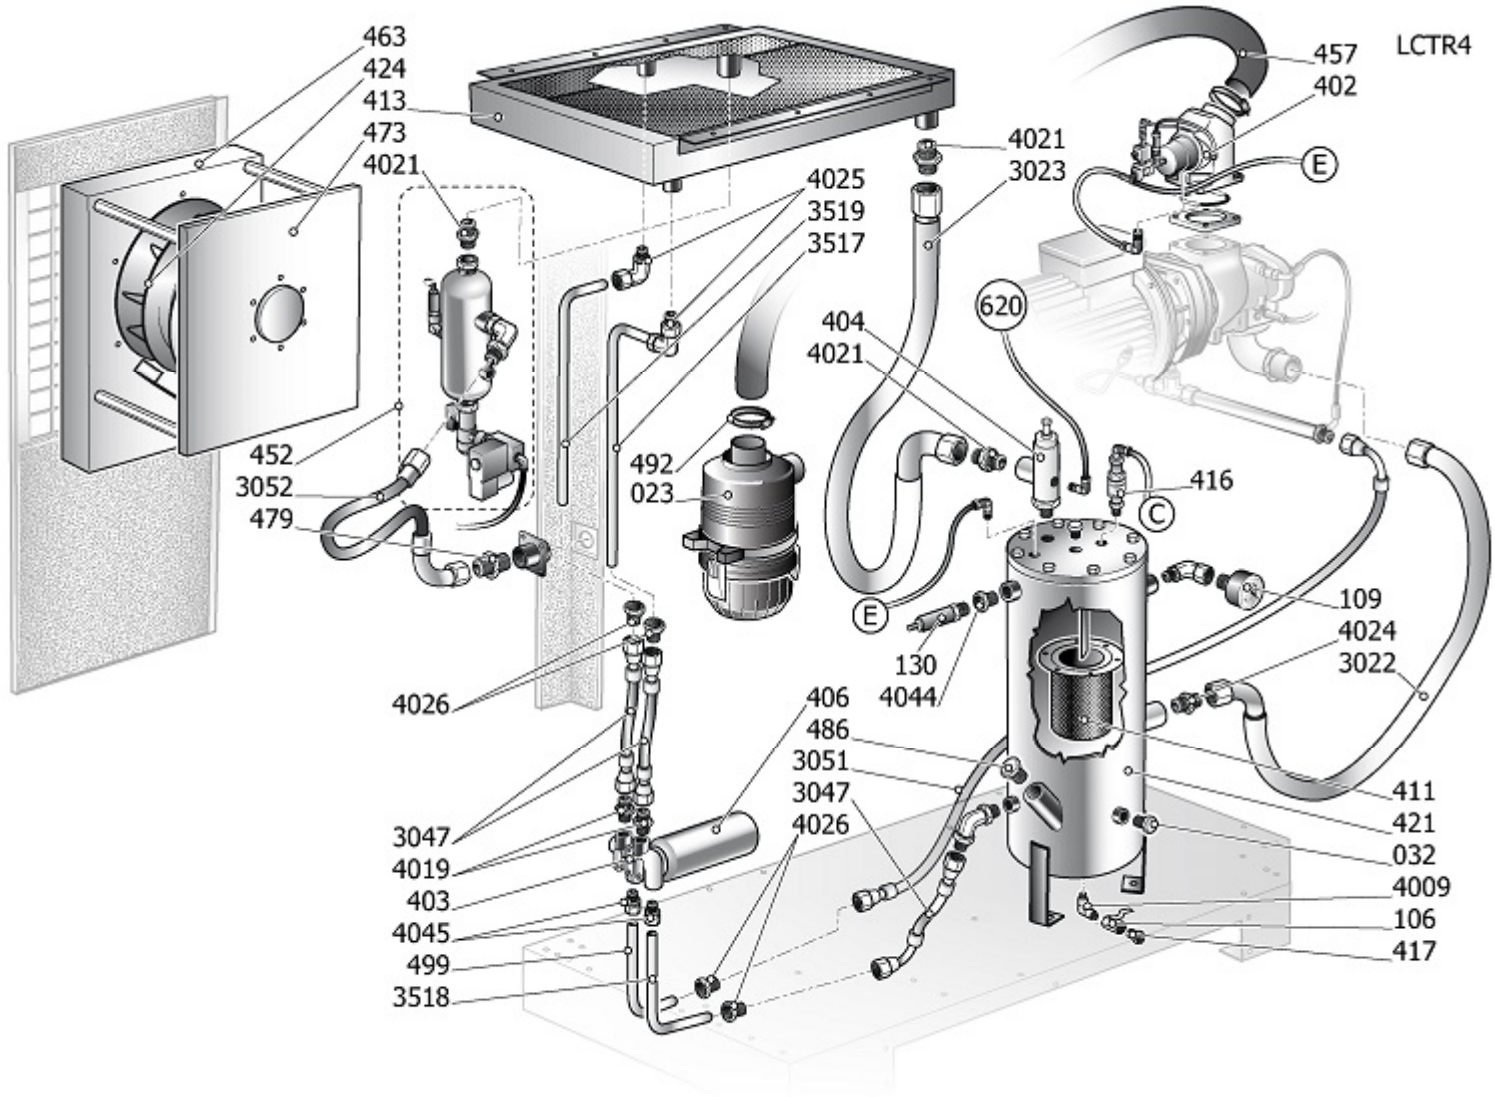

OMEGA POWER SYSTEM

COMPRESSOR COMPONENT

Pos	Component	MU	Multiplier
23	#317083000	AIR FILTER ASSEMBLY	PZ 1,0
32	#012088000	OIL LIGHT	PZ 1,0
106	#322056010	LINE COCK	PZ 1,0
109	#330060100	PRESSURE GAUGE	PZ 1,0
110	9049317	RELIEF VALVE	PZ 1,0
403	S_241502	THERM. EXPANSION VALVE	PZ 1,0
404	S_241005	MIN. PRESSURE VALVE	PZ 1,0
406	9054204	OIL FILTER	PZ 1,0
411	#048602000	OIL SEPARATOR FILTER	PZ 1,0
413	#048524010	AIR-OIL RADIATOR	PZ 1,0
416	#012120000	OIL LIGHT	PZ 1,0
417	#012077000	OIL PLUG	PZ 1,0
421	#160CM0003V41	OIL SEPARATOR TANK	PZ 1,0
424	#024114003	ELECTRIC FAN	PZ 1,0
452		ASS.SEPARAT.COND.NOBEL30/37CSA	
457	#160AH0046	AIR TUBE	MT 1,3
463	#160BH0025V44	FAN COVER	PZ 1,0
473	#160BH0026V44	FAN SPACER	PZ 1,0
486	#011999009	PLUG	PZ 1,0
492	#015129000	COLLAR	PZ 1,0
499	#160CT0156	TUBO RGD NBK D22+OG 380X220(L)	PZ 1,0
705	#419265011SGL	GR.ASP.IR100-24V CSA/UL (1)	PZ 1,0
3022	#160CT0150	TUBO FLX 2" FD+F90+OR L750	PZ 1,0
3023	#160CT0151	TUBO FLX 1"1/2 FD+F90+OR L1000	PZ 1,0
3047	#160CT0152	TUBO FLX 3/4 FDM30+FD+OR L230	PZ 3,0
3051	#160GP0157	TUBO FLX 3/4 FDM30+F90+OR L410	PZ 1,0
3088	#160NS0143	TUBO FLX 1"1/2 FD+F90+OR L730	PZ 1,0
3517	#160CT0153	TUBO RGD NBK D22+OG 230X200(L)	PZ 1,0
3518	#160CT0155	TUBO RGD NBK D22+OG 310X145(L)	PZ 1,0
3519	#160CT0159	TUBO RGD NBK D22+OG 740X230(L)	PZ 1,0
4009	#011225000	MAINS COUPLING L MM R1/2 ART 2	PZ 1,0
4019	#011000406	RACC.ADT.MM 3/4" CNC-BSP	PZ 2,0
4021	#011000408	RACC.ADT.MM 1"1/2 OR-BSP	PZ 4,0
4024	S_460675	RACC.ADT.MM 2" BSP	PZ 1,0
4025	#011259110	RACC.ESTR.90$M3/4 TB.22 CORPO	PZ 2,0
4026	#011259120	RACC.GIUNZ.DIRITTO TB.22 CORPO	PZ 4,0
4044	S_460504	RID.CON 1"-3/4"MF 2080	PZ 1,0
4045	#011115101	RACC.ESTR.D.M3/4 TB22+OR CORPO	PZ 2,0
4046	S_460060	RACC ESTR.DIR.M1/4"XØ6 CIL	PZ 1,0
4055	#011000405	RACC.ADT.MM 1"X3/4" BSP	PZ 1,0