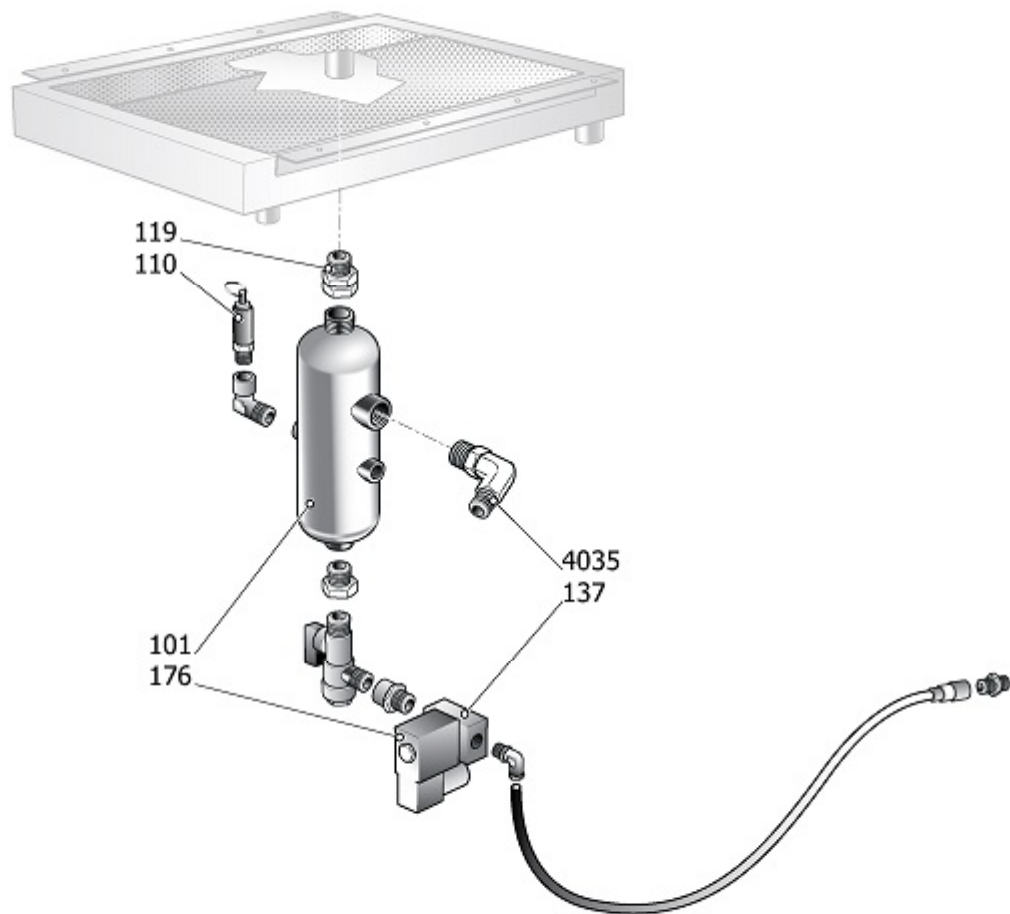

FAR08

Pos	Component		MU	Multiplier
408	#017083000	FILTER ELEM.8UM D162 H352	PZ	1,0
408	#017083001	FILTER ELEM.6,7M3MIN D92,5H338	PZ	1,0

Pos	Component	MU	Multiplier
958	\$12506540 THERM. EXPANSION VALVE KIT	PZ	1,0

Pos	Component	MU	Multiplier
962	#213500030 KIT MPV G40 1"1/2	PZ	1,0

ASS.SEPARAT.COND.NOBEL30/37CSA

KSC37

Pos	Component		MU	Multiplier
101	#048604000	TANK	PZ	1,0
110	9049308	RELIEF VALVE	PZ	1,0
119	S_460106	RACC.TREPEZZI 1"1/4 MF DIR	PZ	1,0
124	#011161000	STRAIGHT FITTING M1/4 PIPE 6	PZ	1,0
137	#008550000	SOLENOID VALVE	PZ	1,0
164	4101290	L-SHAPED COUPLING MF G3/8"	PZ	1,0
176	#160TT0019	CONNECTOR	PZ	1,0
418	#011999007	TAPPO ESAG.M3/8" C/SFIATO+GRN	PZ	1,0
4035	#011342000	L FITTING MM R1-1/4+ OR VITON	PZ	1,0
4047	#199140750	RID.CIL 1"1/2-1"1/4 ZINCATA	PZ	1,0