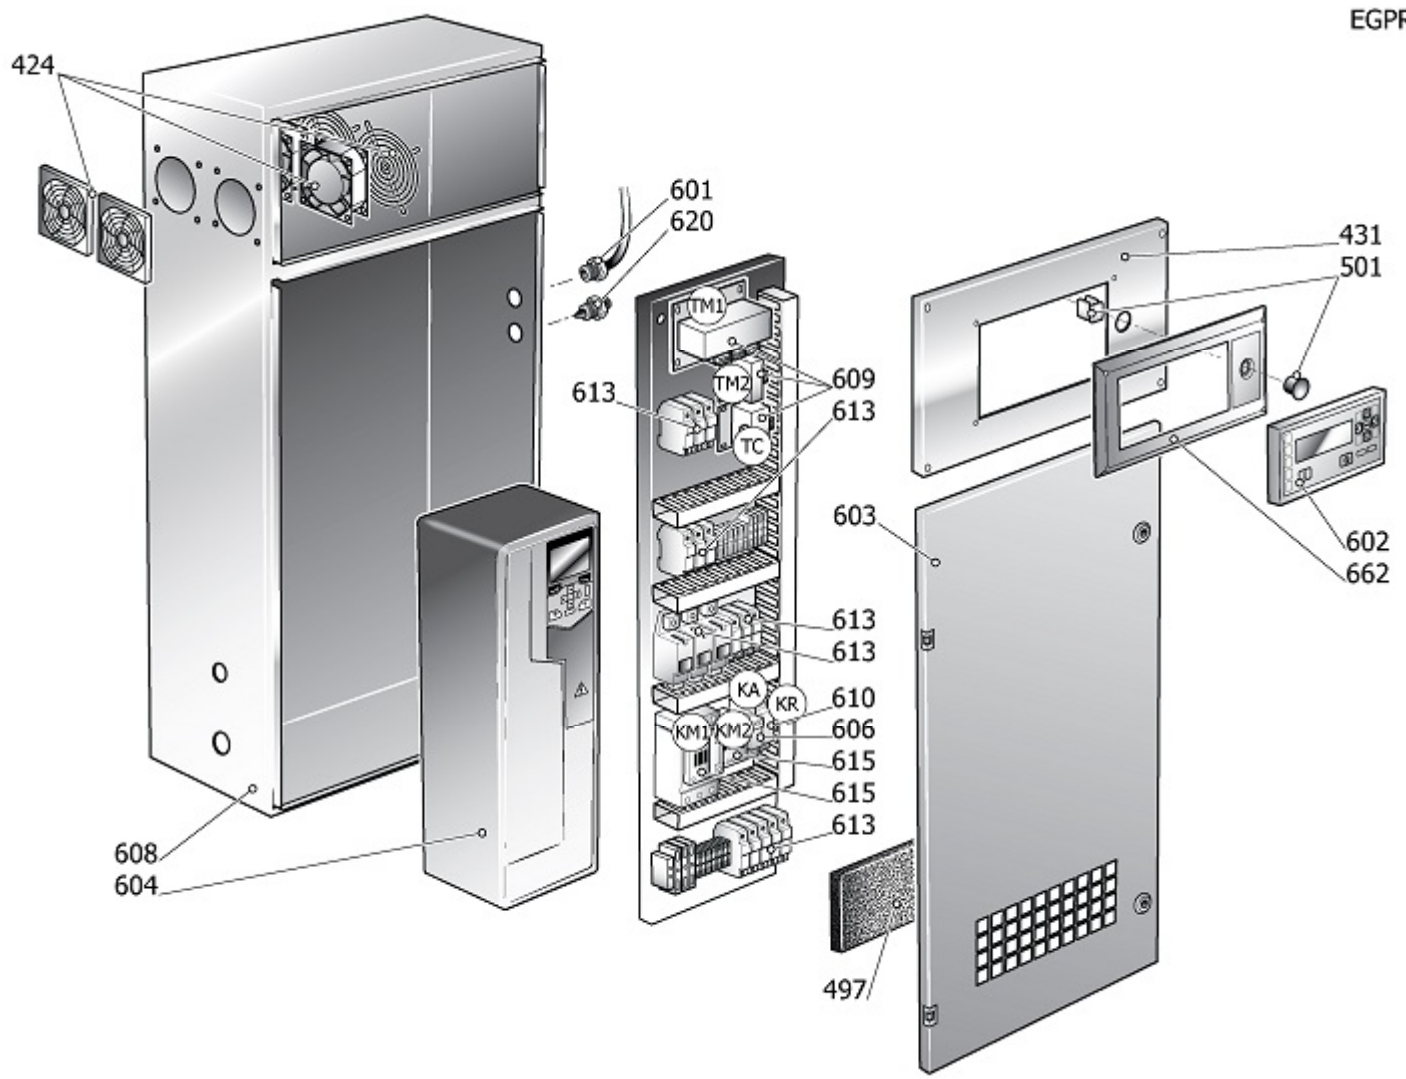

EGPR2

Pos	Component	MU	Multiplier
176	E0M13C403875	CONNECTOR	PZ 1,0
497	#160DV0020	PREFILTER	PZ 1,0
501	EOP270KIT216	E-STOP BUTTON	PZ 1,0
601	#008333000	TEMP. PROBE	PZ 1,0
602	#305420100SGL	CONTROLLER	PZ 1,0
603	#160CT0010V45	ELECTRIC COMPT. DOOR	PZ 1,0
604	#305456100	INVERTER	PZ 1,0
606	#008415000	REALY GAVAZZI RMIA/B4-524 AC	PZ 1,0
608	#160CT0009V80	ELECTRIC COMPARTMENT	PZ 1,0
609	#005684200	TRANSFORMER	PZ 1,0
609	#005718000	TRANSFORMER	PZ 1,0
610	#008490000	PHASE SEQUENCE RELAY	PZ 1,0
613	#005529100	FUS.80A 600V BUSSMANN-JJS	PZ 6,0
613	#005692000	FUS.1A 10X38 KTK-R-1 600V UL/C	PZ 4,0
613	#005693000	FUS.1A 10X38 LPCC 600V UL/CSA	PZ 10,0
613	#005719000	FUS.3A 10X38 LPCC 600V UL/CSA	PZ 12,0
613	#005721000	FUS.8A 10X38 KTK-R-8 600V UL/C	PZ 2,0
615	#005660000	CNT.S2 65A 24V 3RT2037-1AC20	PZ 1,0
615	E0M013201	CNT.S00 7A 24V 3RT2015-1AB01	PZ 1,0
620	#008167010	TRANSDUCER	PZ 1,0
662	#160CT0007V45	CONTROL.FRAME ETIV	PZ 1,0
662	#160SG0006	CONTROL.FRAME ETIV	PZ 1,0