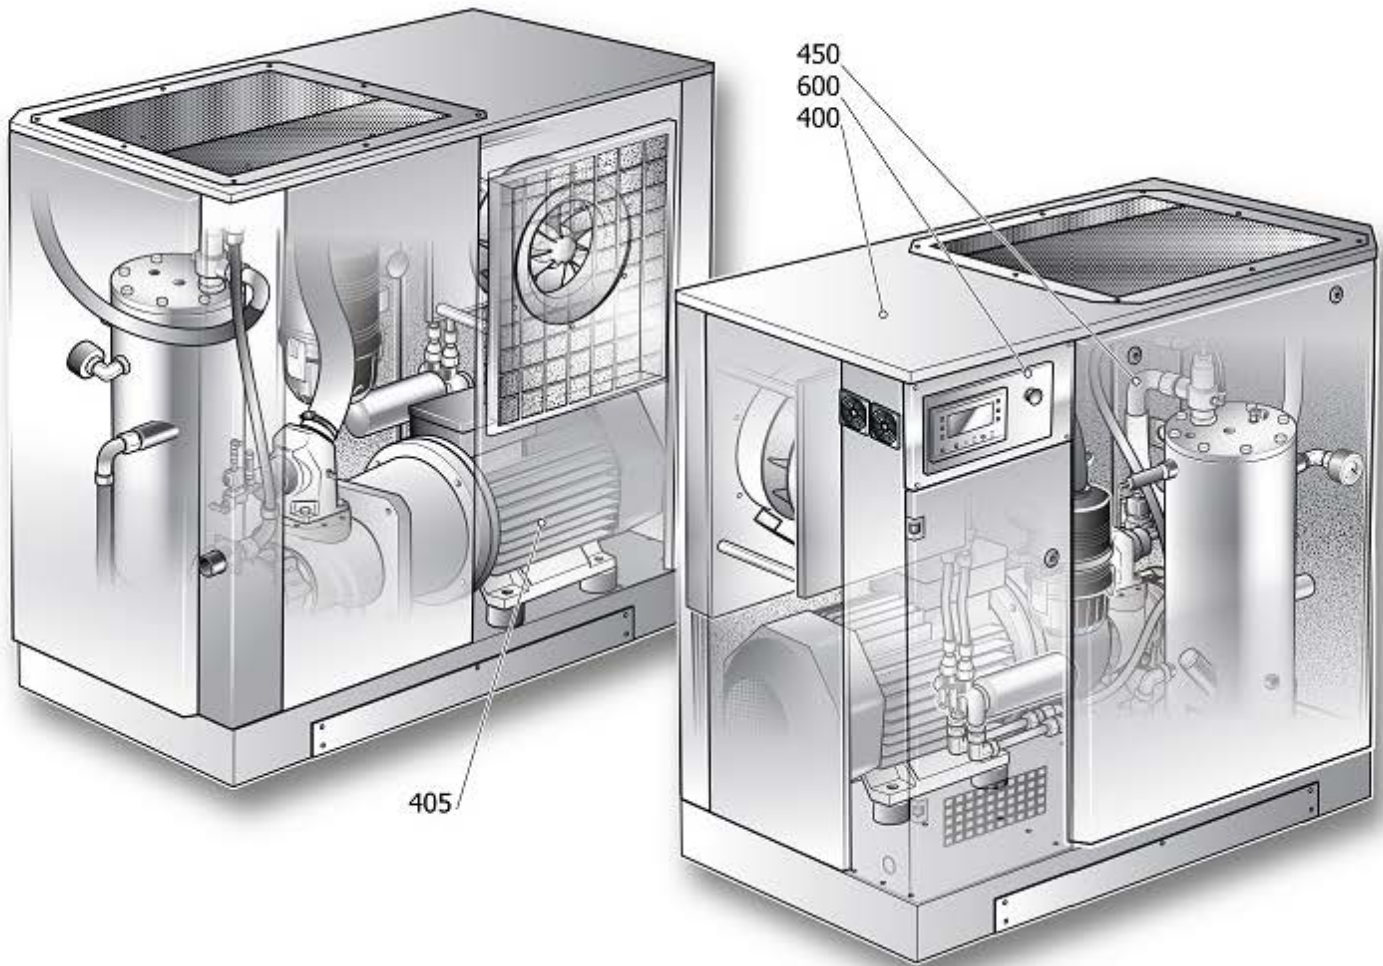

OMEGA POWER SYSTEM

For us, it's not just business. It's personal.

NOBEL 30-08 DV 57560 CSA/UL PE

SCTR1

Pos	Component	MU	Multiplier
400	#460CT0010V80	COMPLETE HOUSING	PZ 1,0
405	#460CM74662V17	TRANSMISSION COMPONENTS	PZ 1,0
450		COMPRESSOR COMPONENT	
600	#460CP0043V45	ELECTRIC CABINET	PZ 1,0
1000		LONG LIFE KIT LIST	