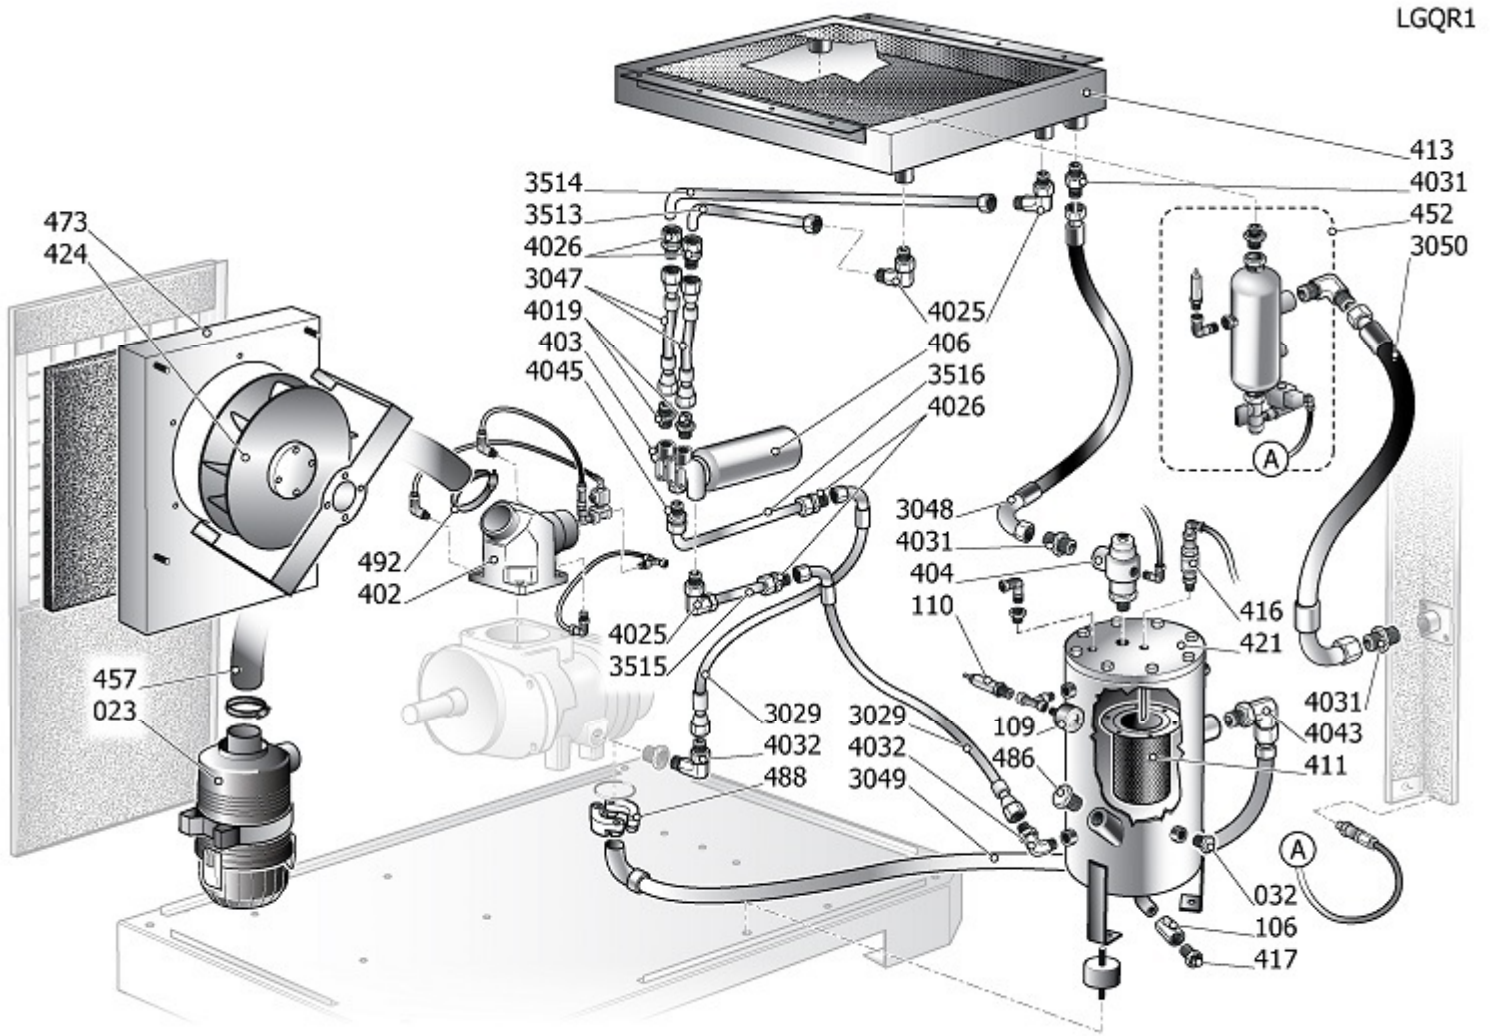

Pos	Component	MU	Multiplier
23	#317083000	AIR FILTER ASSEMBLY	PZ 1,0
32	#012088000	OIL LIGHT	PZ 1,0
106	#322056010	LINE COCK	PZ 1,0
109	#330060100	PRESSURE GAUGE	PZ 1,0
110	9049308	RELIEF VALVE	PZ 1,0
127	$14300990	NEUTRAL RILSAN HOSE 10X8	MT 0,6
403	S_241502	THERM. EXPANSION VALVE	PZ 1,0
404	S_241015	MIN. PRESSURE VALVE	PZ 1,0
406	9054204	OIL FILTER	PZ 1,0
411	#048603000	OIL SEPARATOR FILTER	PZ 1,0
413	#048525000	AIR-OIL RADIATOR	PZ 1,0
416	#012120000	OIL LIGHT	PZ 1,0
417	#012077000	OIL PLUG	PZ 1,0
420	S_590032	ANELLO OR 4325 VITON	PZ 1,0
424	#024124010	ELECTRIC FAN	PZ 1,0
452		ASS.SEPARATORE COND.NOBEL18CSA	
457	#160TV0099	AIR TUBE	MT 1,0
473	#160DR0014V44	FAN SPACER	PZ 1,0
484	4105975	UNION TEE R3/8	PZ 1,0
486	#011999009	PLUG	PZ 1,0
488	#160AP0068	FLANGE, DELIVERY END	PZ 1,0
492	#015129000	COLLAR	PZ 1,0
511	#160DR0016V44	STAFFA SUP.VENT.RAD.D355 CSA	PZ 1,0
705	#419253005SGL	GR.ASP.IR60-24V CSA/UL (1)	PZ 1,0
3029	#160CT0157	TUBO FLX 3/4 F90M30+FD+OR L265	PZ 2,0
3047	#160CT0152	TUBO FLX 3/4 FDM30+FD+OR L230	PZ 2,0
3048	#160GP0151	TUBO FLX 1"1/4 FD+F90+OR L800	PZ 1,0
3049	#160GP0160	TUBO FLX 1"1/2 SAE90+FD+OR 750	PZ 1,0
3087	#160TV0141	TUBO FLX 1"1/4 FD+F90+OR L633	PZ 1,0
3513	#160GP0153	TUBO RGD NBK D22+OG 205X105(L)	PZ 1,0
3514	#160GP0154	TUBO RGD NBK D22+OG 500X105(L)	PZ 1,0
3515	#160GP0155	TUBO RGD NBK D22+OG L155 (D)	PZ 1,0
3516	#160GP0159	TUBO RGD NBK D22+OG 500X90 (L)	PZ 1,0
4009	#011225000	MAINS COUPLING L MM R1/2 ART 2	PZ 1,0
4019	#011000406	RACC.ADT.MM 3/4" CNC-BSP	PZ 2,0
4025	#011259110	RACC.ESTR.90$M3/4 TB.22 CORPO	PZ 3,0
4026	#011259120	RACC.GIUNZ.DIRITTO TB.22 CORPO	PZ 4,0
4031	#011456000	FITTING 1-1/4 + OR	PZ 4,0
4032	#011000421	RACC.ADT.90$GIR MM 3/4X1/2+OR	PZ 1,0
4043	#011001400	RACC.ADT.90$MM1"1/2-OR VTN-BSP	PZ 1,0
4045	#011115101	RACC.ESTR.D.M3/4 TB22+OR CORPO	PZ 1,0
4046	S_460060	RACC ESTR.DIR.M1/4"XØ6 CIL	PZ 1,0