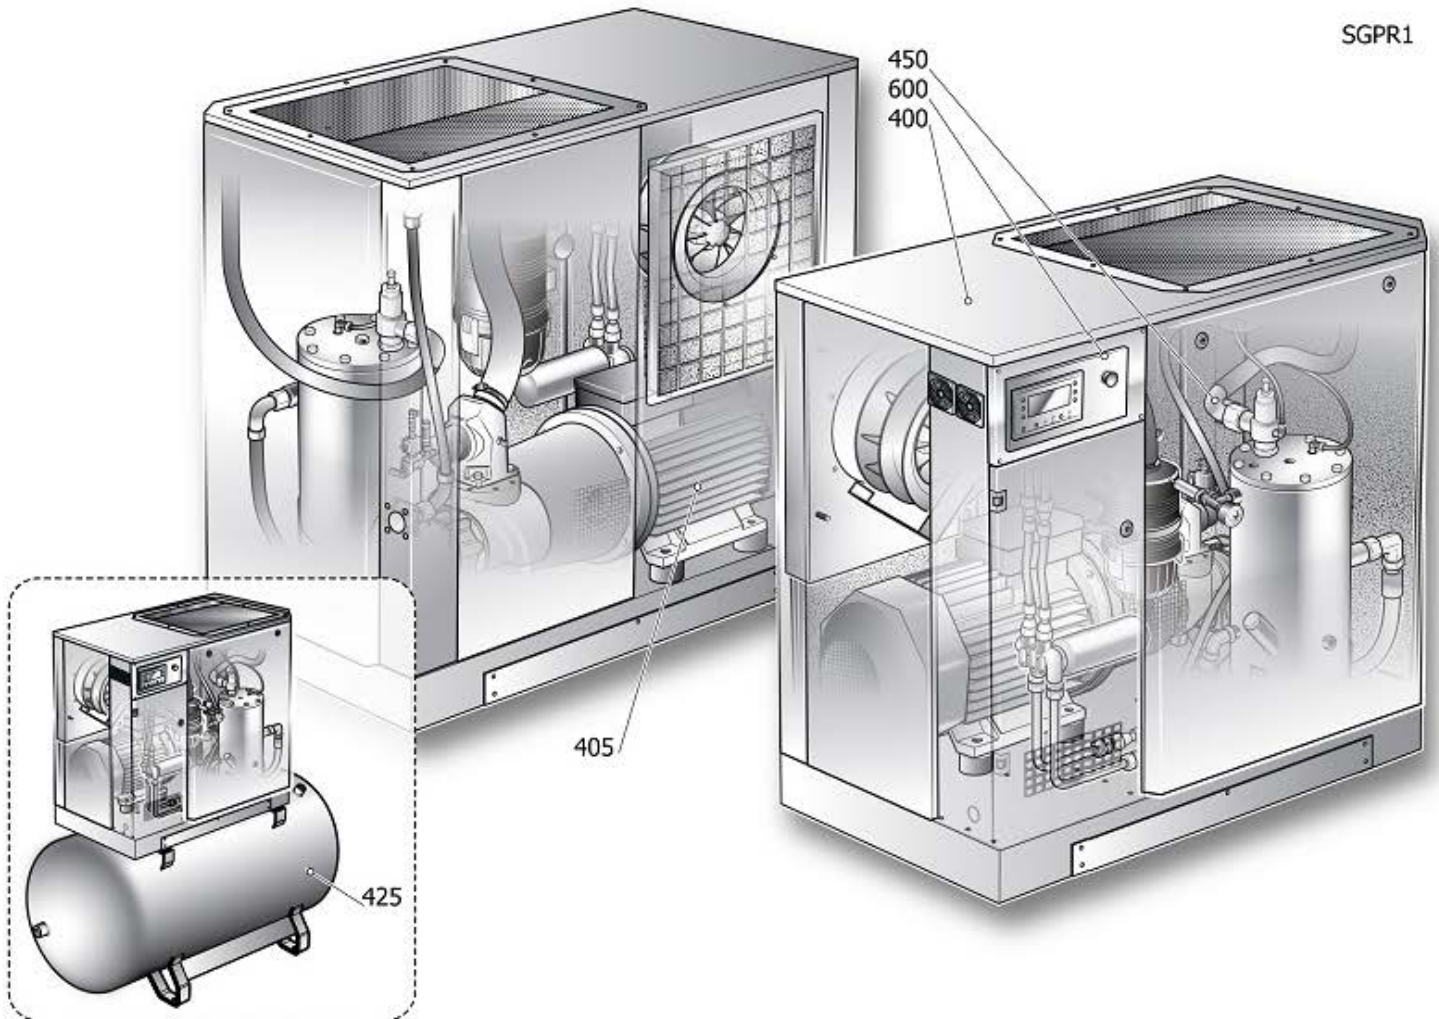

OMEGA POWER SYSTEM

For us, it's not just business. It's personal.

V60GQ99PWP445

NOBEL 22-10 G 57560 CSA/UL PE

Validity date 26/08/2021

SGPR1

Pos	Component	MU	Multiplier
400	#460GP0010V80	COMPLETE HOUSING	PZ 1,0
405	#460GQ68662V17	TRANSMISSION COMPONENTS	PZ 1,0
450		COMPRESSOR COMPONENT	
600	#460GP0045V45	ELECTRIC CABINET	PZ 1,0
1000		LONG LIFE KIT LIST