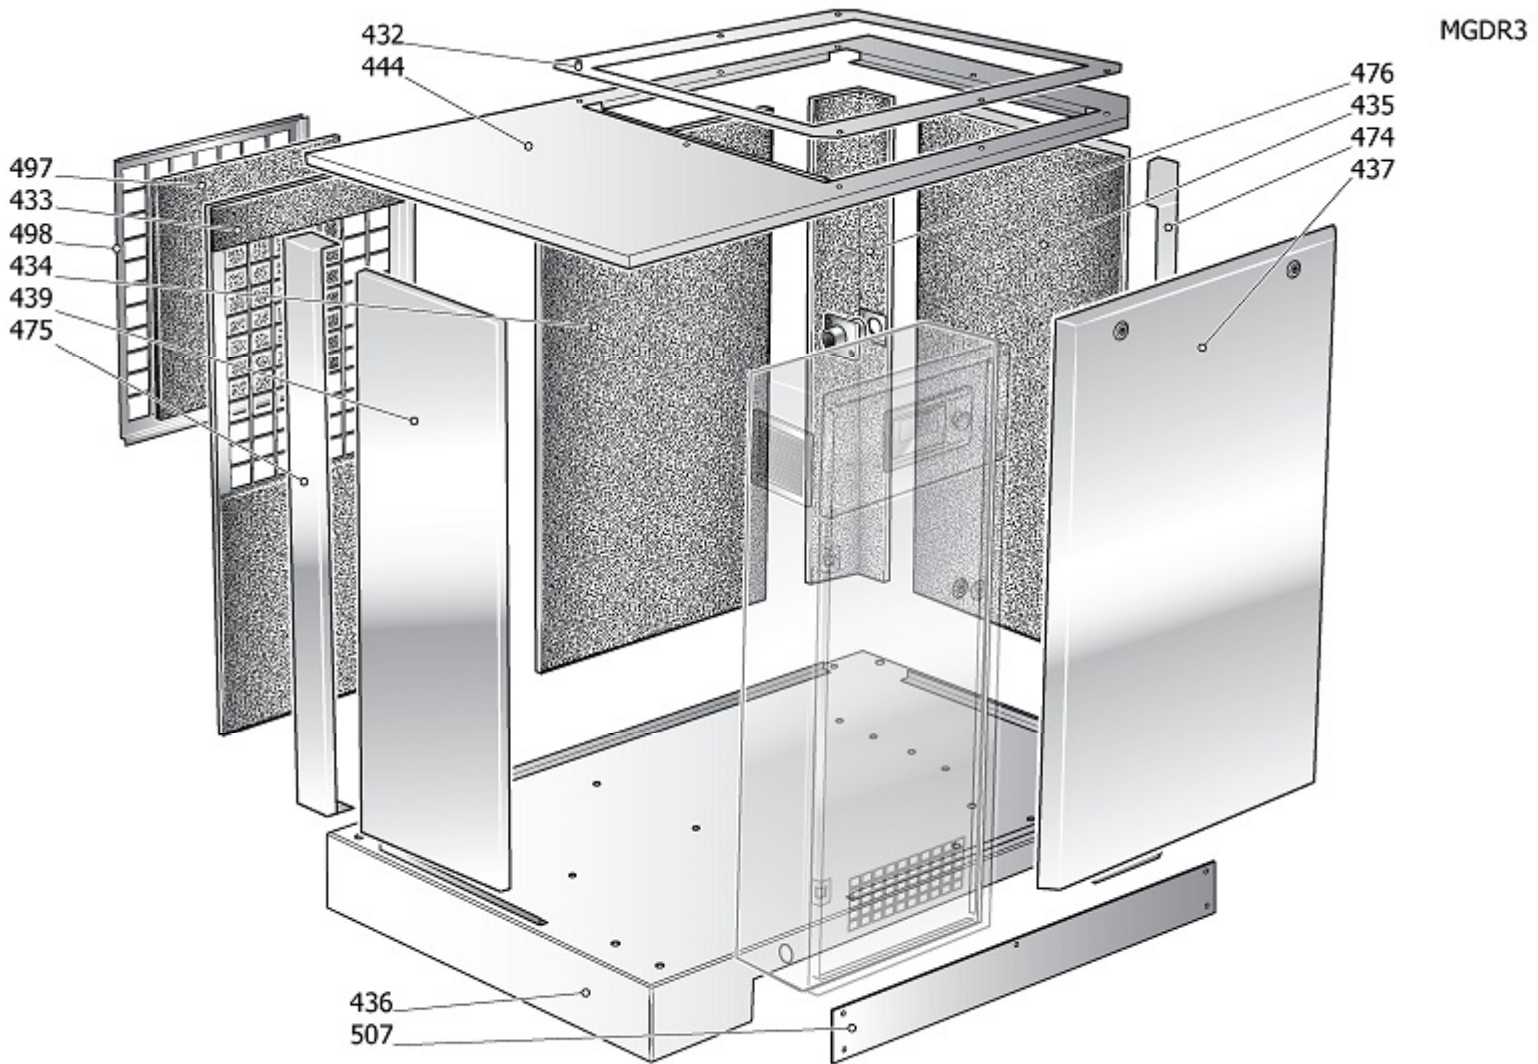

Pos	Component	MU	Multiplier	
432	#160GP0012V80	RADIATOR BRACKET	PZ	1,0
433	#160TV0027V80	FAN PANEL	PZ	1,0
434	#260TV0025V80	REAR PANEL	PZ	1,0
435	#260GP0004V45	RH REAR PANEL	PZ	1,0
436	#160GP0001V80	BASE PLATE	PZ	1,0
437	#260GP0005V45	FRONT DOOR	PZ	1,0
439	#260TV0021V80	LH REAR PANEL	PZ	1,0
444	#260GP0006V80	UPPER PANEL	PZ	1,0
474	#260GP0003V80	FRONT POST RH	PZ	1,0
475	#260TV0008V80	REAR POST LH	PZ	1,0
476	#260GP0002V80	REAR POST RH	PZ	1,0
497	#160TV0035	PREFILTER	PZ	1,0
498	#160TV0034V80	PREFILTER FRAME	PZ	1,0
507	#160SY0060V80	CONNECTION PLATE	PZ	2,0