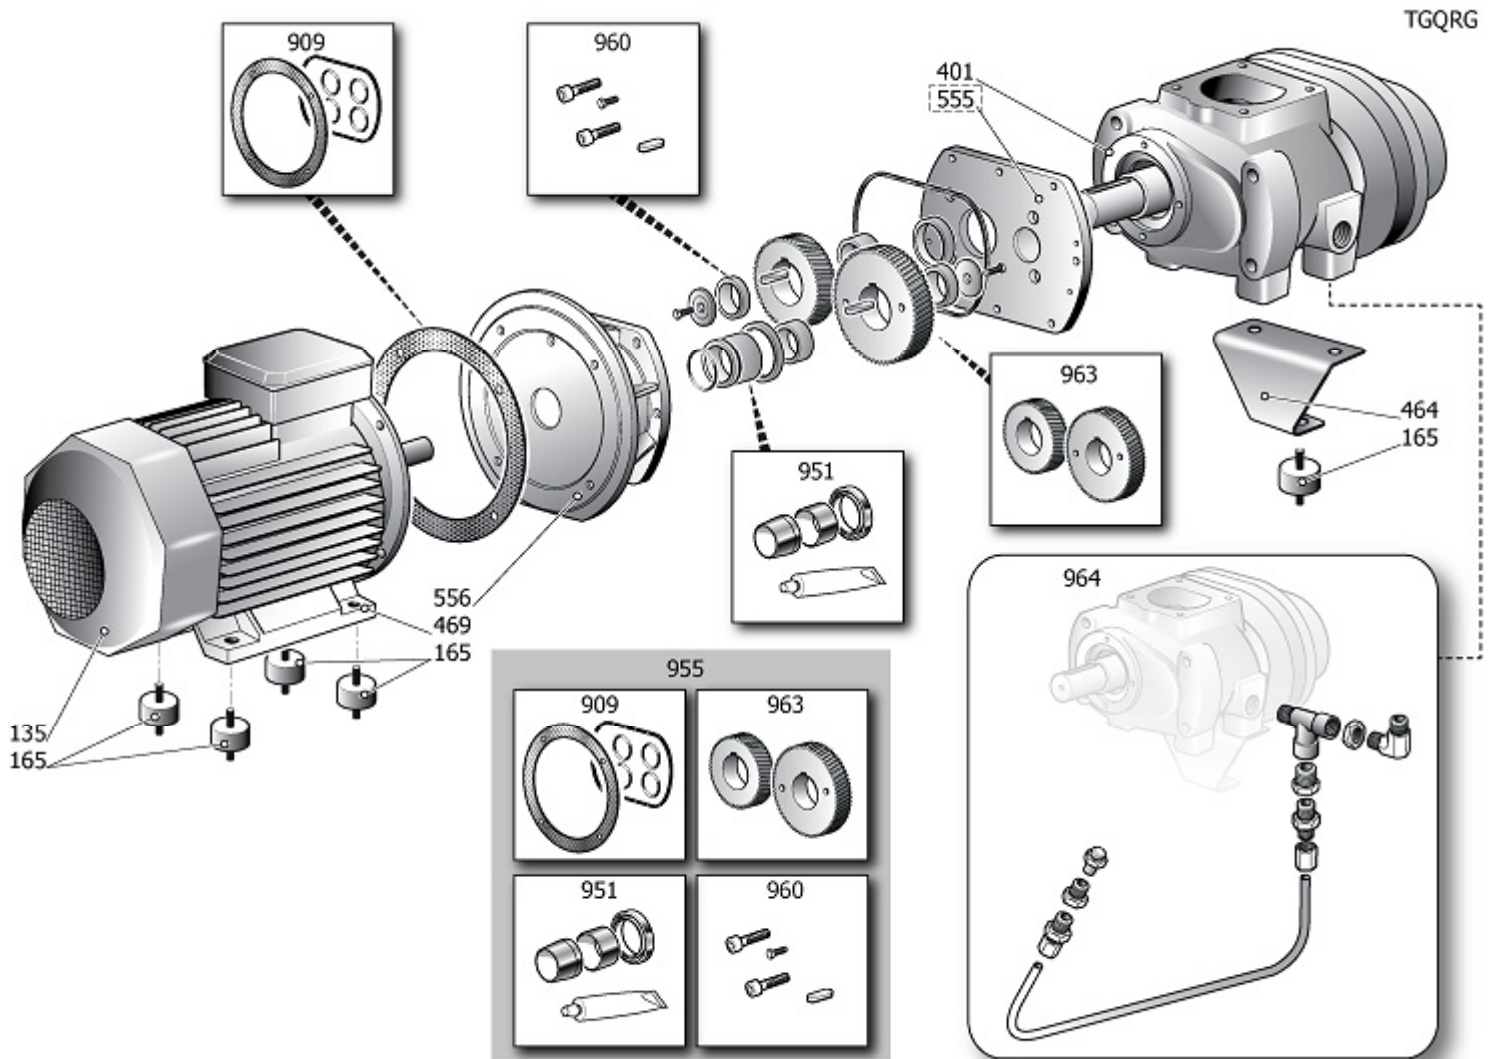

Pos	Component	MU	Multiplier	
432	#160GP0012V80	RADIATOR BRACKET	PZ	1,0
433	#160TV0027V80	FAN PANEL	PZ	1,0
434	#260TV0025V80	REAR PANEL	PZ	1,0
435	#260GP0004V45	RH REAR PANEL	PZ	1,0
436	#160GP0001V80	BASE PLATE	PZ	1,0
437	#260GP0005V45	FRONT DOOR	PZ	1,0
439	#260TV0021V80	LH REAR PANEL	PZ	1,0
444	#260GP0006V80	UPPER PANEL	PZ	1,0
474	#260GP0003V80	FRONT POST RH	PZ	1,0
475	#260TV0008V80	REAR POST LH	PZ	1,0
476	#260GP0002V80	REAR POST RH	PZ	1,0
497	#160TV0035	PREFILTER	PZ	1,0
498	#160TV0034V80	PREFILTER FRAME	PZ	1,0
507	#160SY0060V80	CONNECTION PLATE	PZ	2,0

Pos	Component		MU	Multiplier
135	#540Q048662PE	MOTOR	PZ	1,0
165	#020078000	VIBRATION DAMPER MF 7550 (LAGO	PZ	4,0
165	#020117000	VIBRATION DAMPER MF 6040 57\$SH	PZ	1,0
401	#5308000680	AIR END	PZ	1,0
464	#160DS0004V44	SCREW PLATE	PZ	1,0
556	#130800013	BELL/FRONT SUPPORT	PZ	1,0
955	#260GQ0210	AIR END OVERHAUL KIT	PZ	1,0
964	#260GL0100	KIT REC.OLIO+INIEZ.GEAR 18-08	PZ	1,0