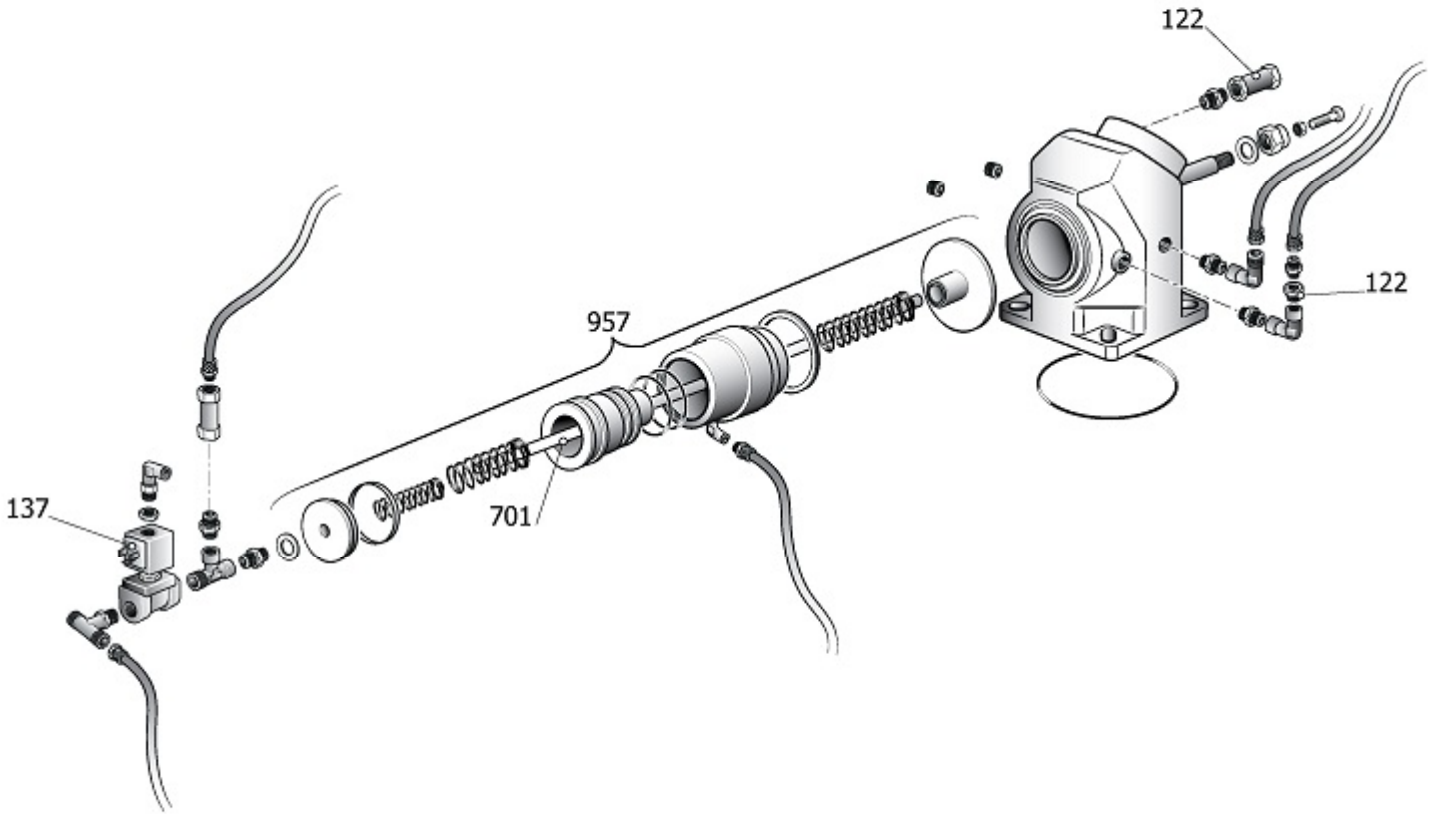

FIR70

Pos	Component		MU	Multiplier
122	#047009000	SINGLE-ACTING VALVE	PZ	1,0
122	#047060000	SINGLE-ACTING VALVE	PZ	1,0
127	9270046	RILSAN PIPE 4/6 BLK IT PA12_LC	MT	0,7
137	#008195022	SOLENOID VALVE	PZ	1,0
420	#010223000	ANELLO OR 3425 VITON	PZ	2,0
701	#199253006	ASTA DI GUIDA REG.ASP."IR60"	PZ	1,0
957	#419253010	INTAKE VALVE KIT	PZ	1,0