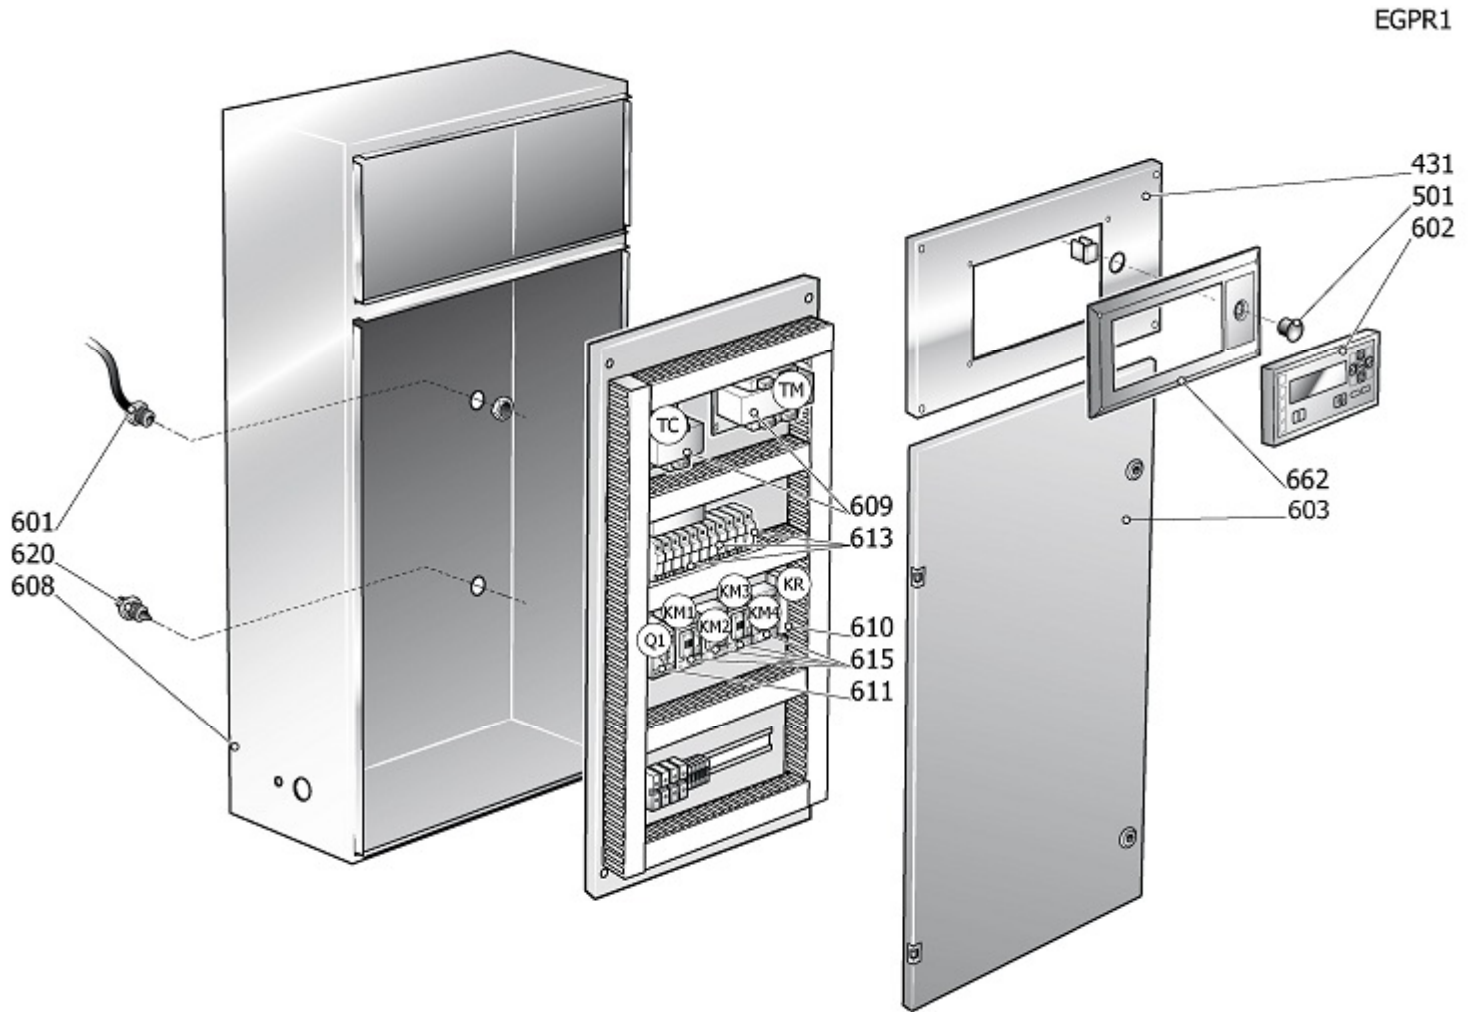

Pos	Component	MU	Multiplier
176	E0M13C403875	CONNECTOR	PZ 1,0
501	EOP270KIT216	E-STOP BUTTON	PZ 1,0
601	#008333000	TEMP. PROBE	PZ 1,0
602	#305420100	CONTROLLER	PZ 1,0
603	#160GP0009V45	ELECTRIC COMPT. DOOR	PZ 1,0
605	#005697000	CONTACT	PZ 1,0
605	#005707100	CONTACT	PZ 1,0
608	#160GP0007V80	ELECTRIC COMPARTMENT	PZ 1,0
609	#005699000	TRANSFORMER	PZ 1,0
609	#005700000	TRANSFORMER	PZ 1,0
610	#008490000	PHASE SEQUENCE RELAY	PZ 1,0
613	#005691000	FUS.6A 10X38 KTK-R-6 600V UL/C	PZ 1,0
613	#005692000	FUS.1A 10X38 KTK-R-1 600V UL/C	PZ 1,0
613	#005693000	FUS.1A 10X38 LPCC 600V UL/CSA	PZ 3,0
613	#005694000	FUS.2A 10X38 LPCC 600V UL/CSA	PZ 6,0
615	#005634000	CNT.S0 25A 24V 3RT2026-1AC20	PZ 2,0
615	#005637000	CNT.S0 17A 24V 3RT2025-1AC20	PZ 1,0
615	E0M013201	CNT.S00 7A 24V 3RT2015-1AB01	PZ 1,0
620	#008167010	TRANSDUCER	PZ 1,0
662	#160GP0008V45	CONTROL.FRAME ETIV	PZ 1,0
662	#160SG0006	CONTROL.FRAME ETIV	PZ 1,0