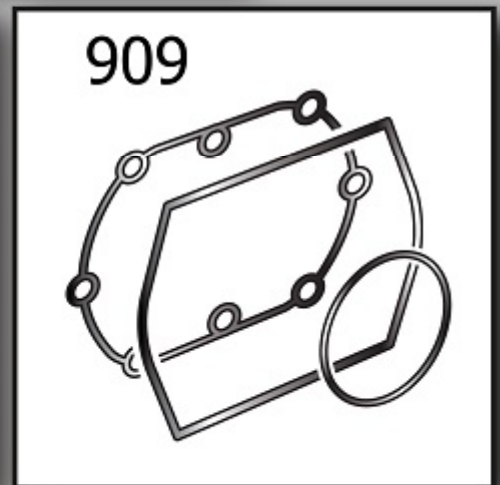

955

Pos	Component		MU	Multiplier
909	#230800250	KIT GUARNIZIONI FS100	PZ	1,0
951	#230800240	SEAL KIT	PZ	1,0
952	#230800230	BEARING KIT	PZ	1,0
959	#230800210	RING NUT KIT	PZ	1,0
960	#230800220	BOLTS AND SCREWS KIT	PZ	1,0