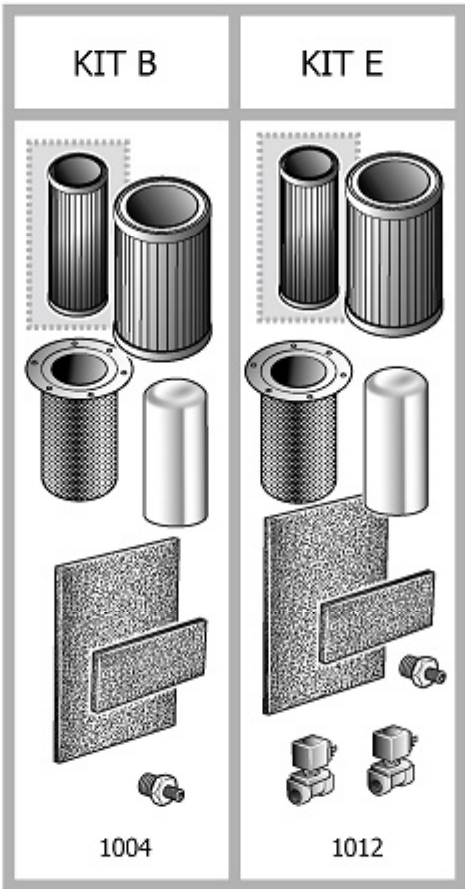

Pos	Component	MU	Multiplier
176	E0M13C403875	CONNECTOR	PZ 1,0
501	EOP270KIT216	E-STOP BUTTON	PZ 1,0
601	#008333000	TEMP. PROBE	PZ 1,0
602	#305420100	CONTROLLER	PZ 1,0
603	#160GP0009V45	ELECTRIC COMPT. DOOR	PZ 1,0
605	#005697000	CONTACT	PZ 1,0
605	#005707100	CONTACT	PZ 1,0
608	#160GP0007V80	ELECTRIC COMPARTMENT	PZ 1,0
609	#005699000	TRANSFORMER	PZ 1,0
609	#005700000	TRANSFORMER	PZ 1,0
610	#008490000	PHASE SEQUENCE RELAY	PZ 1,0
613	#005691000	FUS.6A 10X38 KTK-R-6 600V UL/C	PZ 1,0
613	#005692000	FUS.1A 10X38 KTK-R-1 600V UL/C	PZ 1,0
613	#005693000	FUS.1A 10X38 LPCC 600V UL/CSA	PZ 3,0
613	#005694000	FUS.2A 10X38 LPCC 600V UL/CSA	PZ 6,0
615	#005634000	CNT.S0 25A 24V 3RT2026-1AC20	PZ 2,0
615	#005637000	CNT.S0 17A 24V 3RT2025-1AC20	PZ 1,0
615	E0M013201	CNT.S00 7A 24V 3RT2015-1AB01	PZ 1,0
620	#008167010	TRANSDUCER	PZ 1,0
662	#160GP0008V45	CONTROL.FRAME ETIV	PZ 1,0
662	#160SG0006	CONTROL.FRAME ETIV	PZ 1,0

LLK59