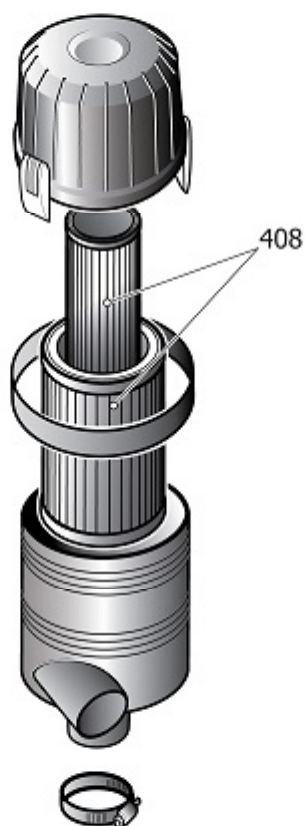

Pos	Component	MU	Multiplier
23	#317083000	AIR FILTER ASSEMBLY	PZ 1,0
32	#012088000	OIL LIGHT	PZ 1,0
106	#322056010	LINE COCK	PZ 1,0
109	#330060100	PRESSURE GAUGE	PZ 1,0
110	9049308	RELIEF VALVE	PZ 1,0
127	$14300990	NEUTRAL RILSAN HOSE 10X8	MT 0,6
403	S_241502	THERM. EXPANSION VALVE	PZ 1,0
404	S_241015	MIN. PRESSURE VALVE	PZ 1,0
406	9054204	OIL FILTER	PZ 1,0
411	#048603000	OIL SEPARATOR FILTER	PZ 1,0
413	#048525000	AIR-OIL RADIATOR	PZ 1,0
416	#012120000	OIL LIGHT	PZ 1,0
417	#012077000	OIL PLUG	PZ 1,0
420	S_590032	ANELLO OR 4325 VITON	PZ 1,0
424	#024124010	ELECTRIC FAN	PZ 1,0
452		ASS.SEPARATORE COND.NOBEL18CSA	
457	#160TV0099	AIR TUBE	MT 1,0
473	#160DR0014V44	FAN SPACER	PZ 1,0
484	4105975	UNION TEE R3/8	PZ 1,0
486	#011999009	PLUG	PZ 1,0
488	#160AP0068	FLANGE, DELIVERY END	PZ 1,0
492	#015129000	COLLAR	PZ 1,0
511	#160DR0016V44	STAFFA SUP.VENT.RAD.D355 CSA	PZ 1,0
705	#419253005SGL	GR.ASP.IR60-24V CSA/UL (1)	PZ 1,0
3029	#160CT0157	TUBO FLX 3/4 F90M30+FD+OR L265	PZ 2,0
3047	#160CT0152	TUBO FLX 3/4 FDM30+FD+OR L230	PZ 2,0
3048	#160GP0151	TUBO FLX 1"1/4 FD+F90+OR L800	PZ 1,0
3049	#160GP0160	TUBO FLX 1"1/2 SAE90+FD+OR 750	PZ 1,0
3087	#160TV0141	TUBO FLX 1"1/4 FD+F90+OR L633	PZ 1,0
3513	#160GP0153	TUBO RGD NBK D22+OG 205X105(L)	PZ 1,0
3514	#160GP0154	TUBO RGD NBK D22+OG 500X105(L)	PZ 1,0
3515	#160GP0155	TUBO RGD NBK D22+OG L155 (D)	PZ 1,0
3516	#160GP0159	TUBO RGD NBK D22+OG 500X90 (L)	PZ 1,0
4009	#011225000	MAINS COUPLING L MM R1/2 ART 2	PZ 1,0
4019	#011000406	RACC.ADT.MM 3/4" CNC-BSP	PZ 2,0
4025	#011259110	RACC.ESTR.90$M3/4 TB.22 CORPO	PZ 3,0
4026	#011259120	RACC.GIUNZ.DIRITTO TB.22 CORPO	PZ 4,0
4031	#011456000	FITTING 1-1/4 + OR	PZ 4,0
4032	#011000421	RACC.ADT.90$GIR MM 3/4X1/2+OR	PZ 1,0
4043	#011001400	RACC.ADT.90$MM1"1/2-OR VTN-BSP	PZ 1,0
4045	#011115101	RACC.ESTR.D.M3/4 TB22+OR CORPO	PZ 1,0
4046	S_460060	RACC ESTR.DIR.M1/4"XØ6 CIL	PZ 1,0

FAR08