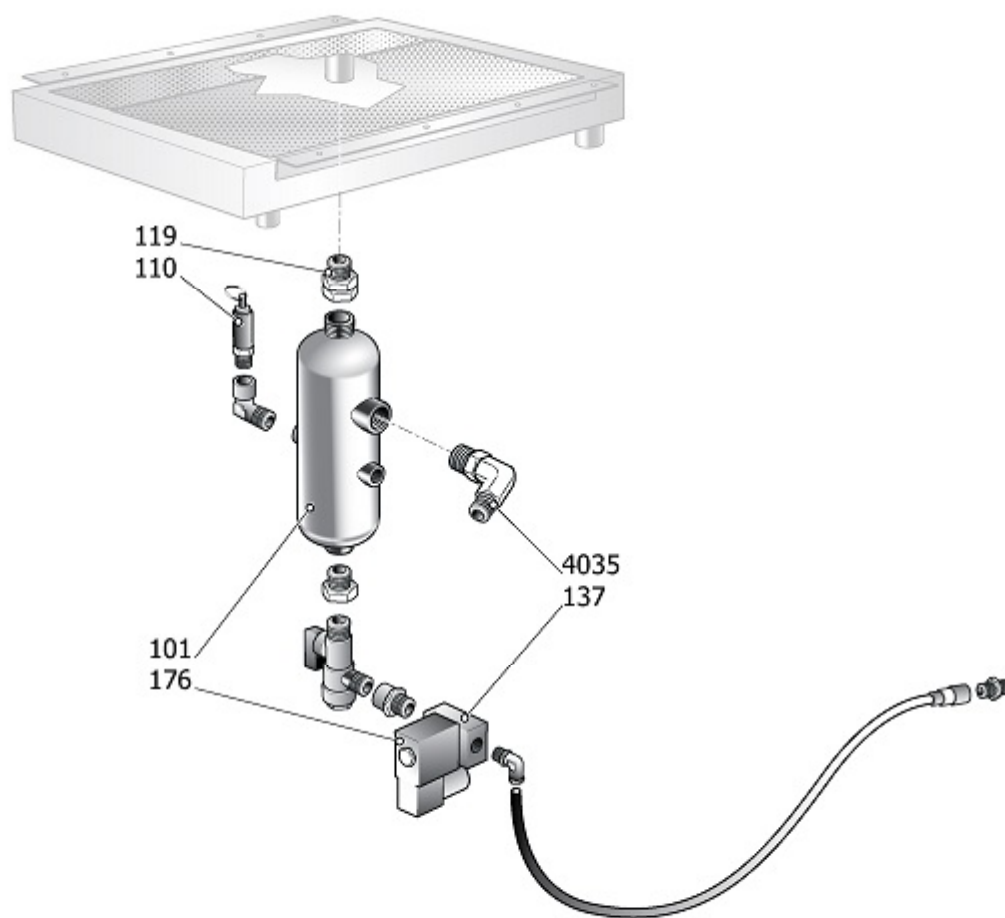

FAR08

Pos	Component		MU	Multiplier
408	#017083000	FILTER ELEM.8UM D162 H352	PZ	1,0
408	#017083001	FILTER ELEM.6,7M3MIN D92,5H338	PZ	1,0

Pos	Component	MU	Multiplier
958	\$12506540 THERM. EXPANSION VALVE KIT	PZ	1,0

Pos	Component	MU	Multiplier
962	S_501517	MIN.PRESS.VALVE KIT G36 1"1/4	PZ 1,0

KSC37

Pos	Component		MU	Multiplier
101	#048604000	TANK	PZ	1,0
110	9049308	RELIEF VALVE	PZ	1,0
119	S_460106	RACC.TREPEZZI 1"1/4 MF DIR	PZ	1,0
124	#011161000	STRAIGHT FITTING M1/4 PIPE 6	PZ	1,0
137	#008550000	SOLENOID VALVE	PZ	1,0
164	4101290	L-SHAPED COUPLING MF G3/8"	PZ	1,0
176	#160TT0019	CONNECTOR	PZ	1,0
418	#011999007	TAPPO ESAG.M3/8" C/SFIATO+GRN	PZ	1,0
4035	#011342000	L FITTING MM R1-1/4+ OR VITON	PZ	1,0