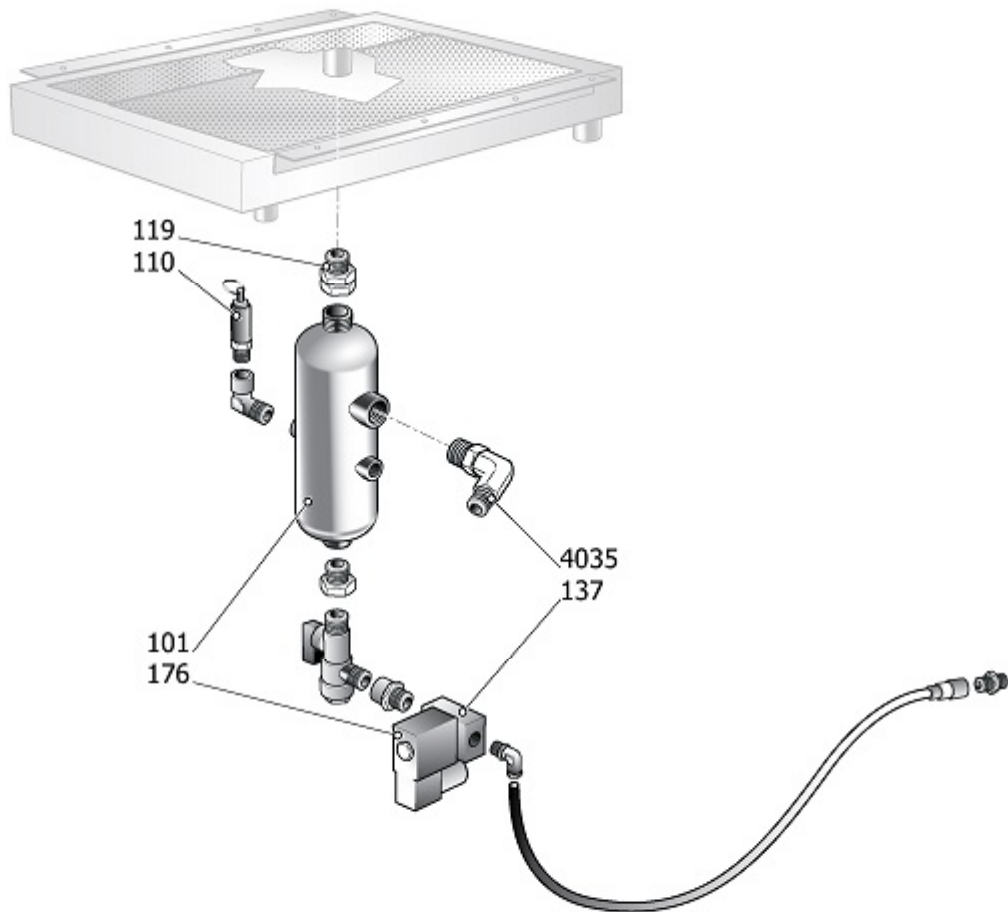

FAR08

Pos	Component		MU	Multiplier
408	#017083000	FILTER ELEM.8UM D162 H352	PZ	1,0
408	#017083001	FILTER ELEM.6,7M3MIN D92,5H338	PZ	1,0

Pos	Component		MU	Multiplier
958	\$12506540	THERM. EXPANSION VALVE KIT	PZ	1,0

Pos	Component	MU	Multiplier
962	S_501517 MIN.PRESS.VALVE KIT G36 1"1/4	PZ	1,0

ASS.SEPARATORE COND.NOBEL18CSA

KSC37

Pos	Component		MU	Multiplier
101	#048604000	TANK	PZ	1,0
110	9049308	RELIEF VALVE	PZ	1,0
119	S_460106	RACC.TREPEZZI 1"1/4 MF DIR	PZ	1,0
124	#011161000	STRAIGHT FITTING M1/4 PIPE 6	PZ	1,0
137	#008550000	SOLENOID VALVE	PZ	1,0
164	4101290	L-SHAPED COUPLING MF G3/8"	PZ	1,0
176	#160TT0019	CONNECTOR	PZ	1,0
418	#011999007	TAPPO ESAG.M3/8" C/SFIATO+GRN	PZ	1,0
4035	#011342000	L FITTING MM R1-1/4+ OR VITON	PZ	1,0