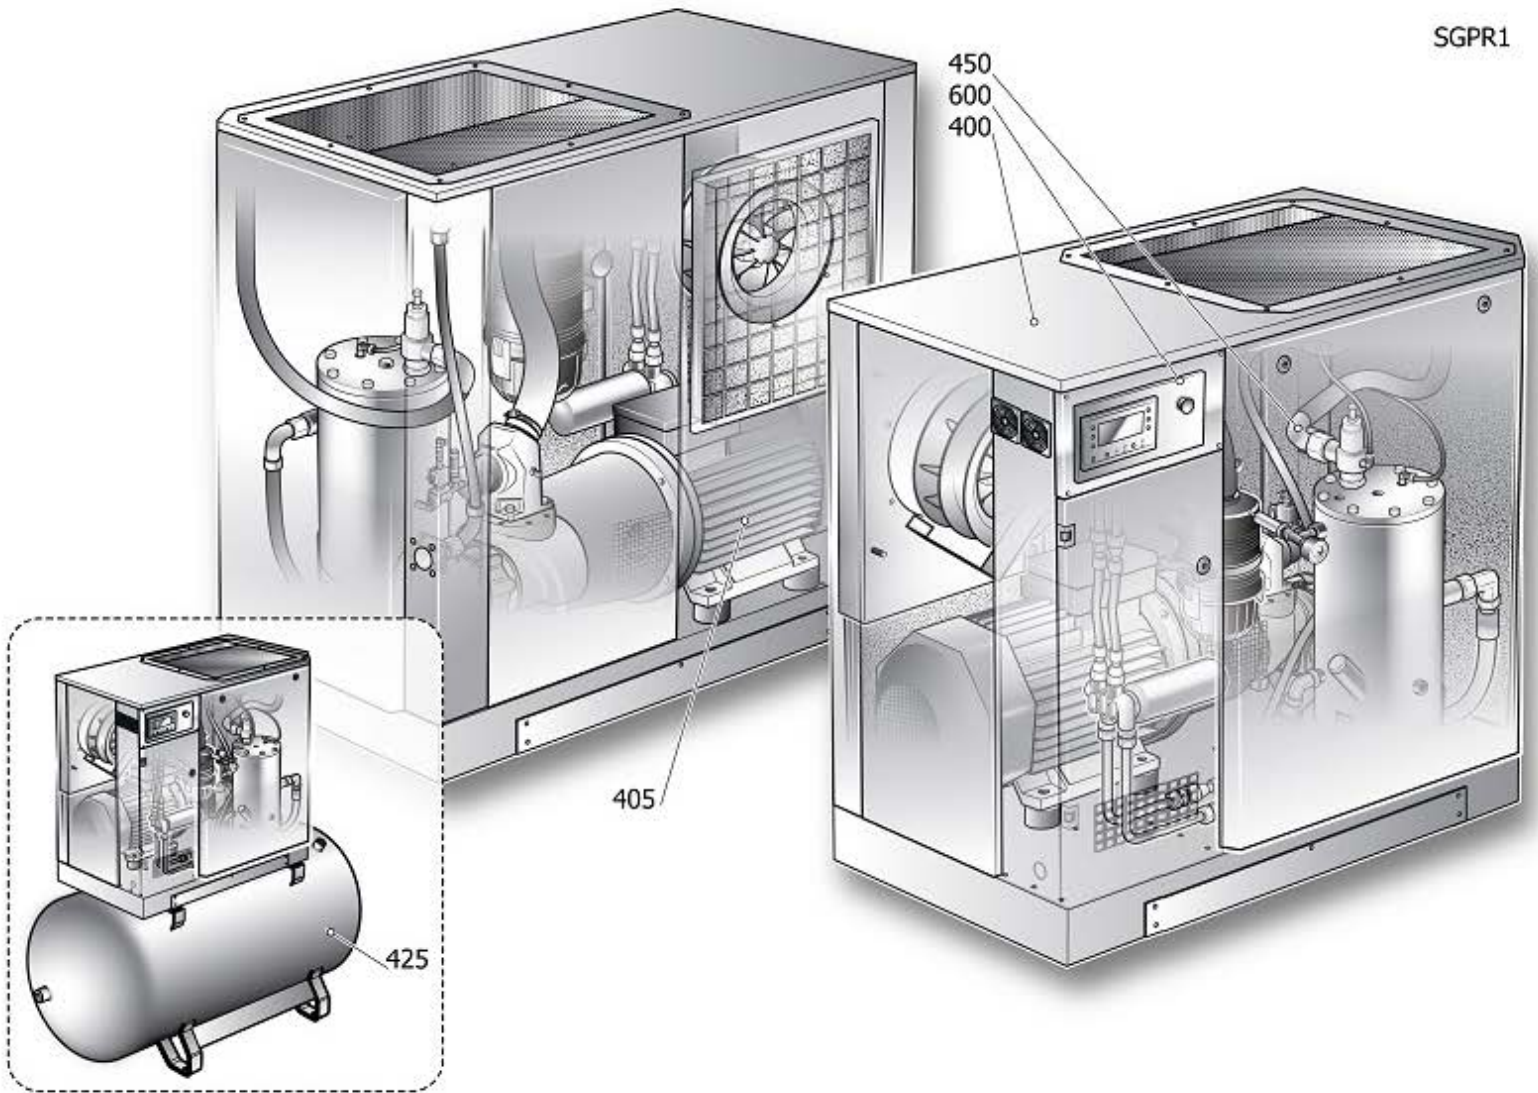

OMEGA POWER SYSTEM

For us, it's not just business. It's personal.

NOBEL 22-10 DV 57560 CSA/UL PE

Pos	Component	MU	Multiplier
400	#460GP0010V80	COMPLETE HOUSING	PZ 1,0
405	#460GQ69662V17	TRANSMISSION COMPONENTS	PZ 1,0
450		COMPRESSOR COMPONENT	
600	#460GP0043V45	ELECTRIC CABINET	PZ 1,0
1000		LONG LIFE KIT LIST