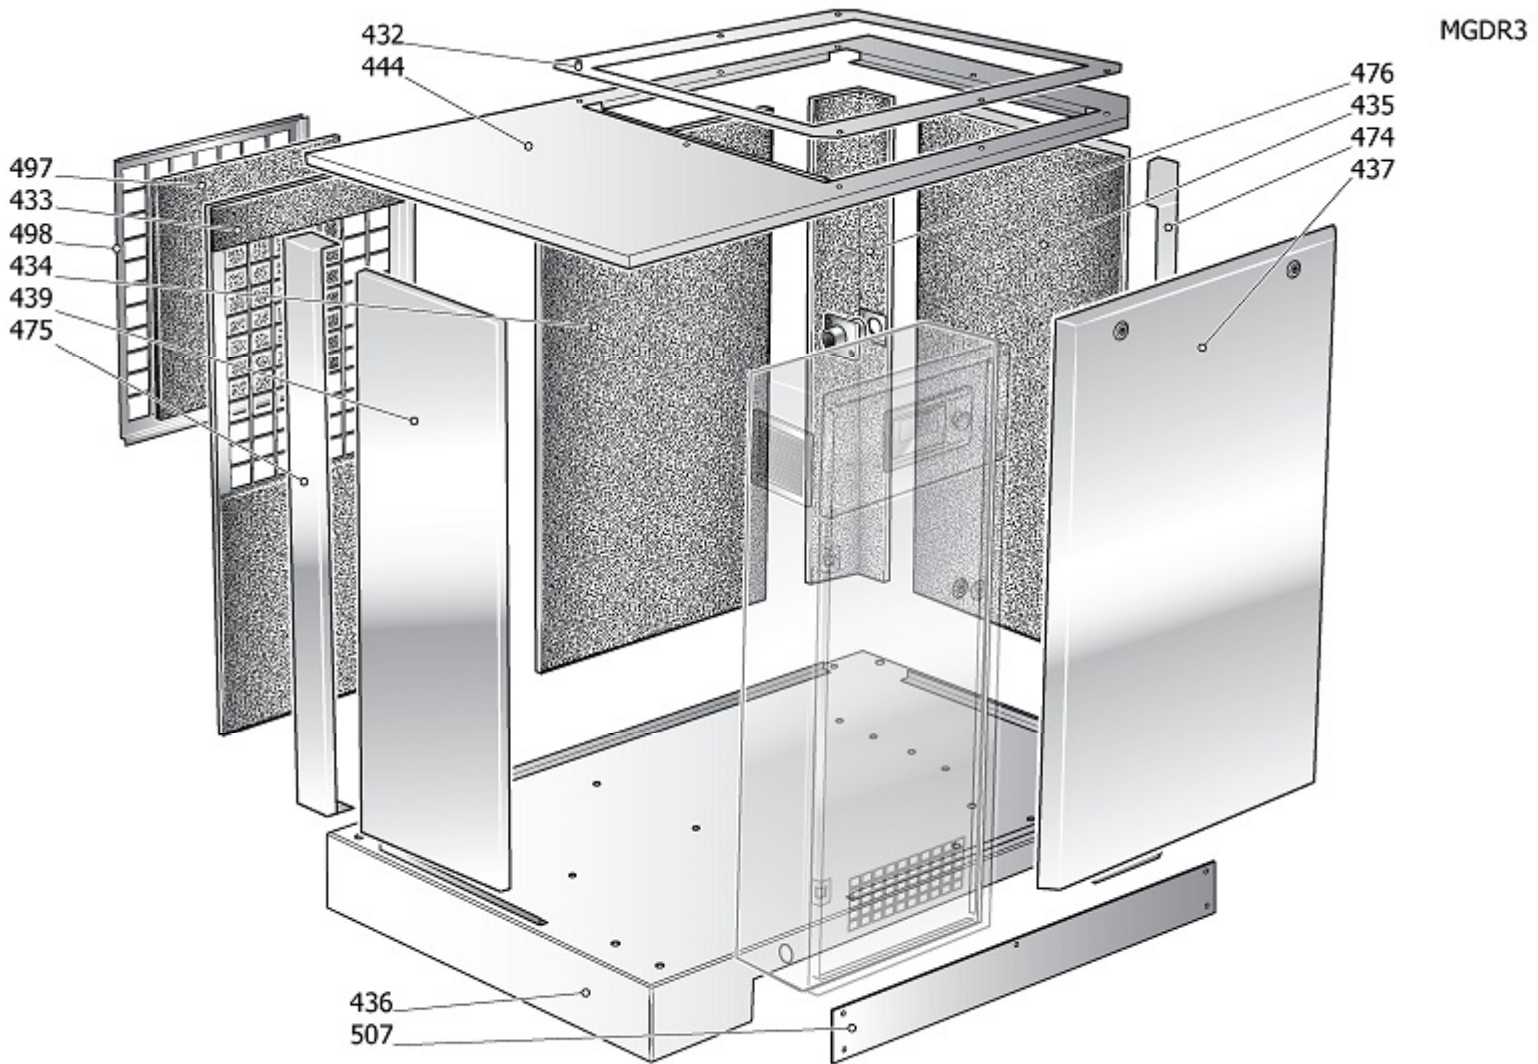

OMEGA POWER SYSTEM

For us, it's not just business. It's personal.

NOBEL 22-10 DV 57560 CSA/UL PE

Pos	Component	MU	Multiplier
400	#460GP0010V80	COMPLETE HOUSING	PZ 1,0
405	#460GQ69662V17	TRANSMISSION COMPONENTS	PZ 1,0
450		COMPRESSOR COMPONENT	
600	#460GP0043V45	ELECTRIC CABINET	PZ 1,0
1000		LONG LIFE KIT LIST	

Pos	Component		MU	Multiplier
432	#160GP0012V80	RADIATOR BRACKET	PZ	1,0
433	#160TV0027V80	FAN PANEL	PZ	1,0
434	#260TV0025V80	REAR PANEL	PZ	1,0
435	#260GP0004V45	RH REAR PANEL	PZ	1,0
436	#160GP0001V80	BASE PLATE	PZ	1,0
437	#260GP0005V45	FRONT DOOR	PZ	1,0
439	#260TV0021V80	LH REAR PANEL	PZ	1,0
444	#260GP0006V80	UPPER PANEL	PZ	1,0
474	#260GP0003V80	FRONT POST RH	PZ	1,0
475	#260TV0008V80	REAR POST LH	PZ	1,0
476	#260GP0002V80	REAR POST RH	PZ	1,0
497	#160TV0035	PREFILTER	PZ	1,0
498	#160TV0034V80	PREFILTER FRAME	PZ	1,0
507	#160SY0060V80	CONNECTION PLATE	PZ	2,0