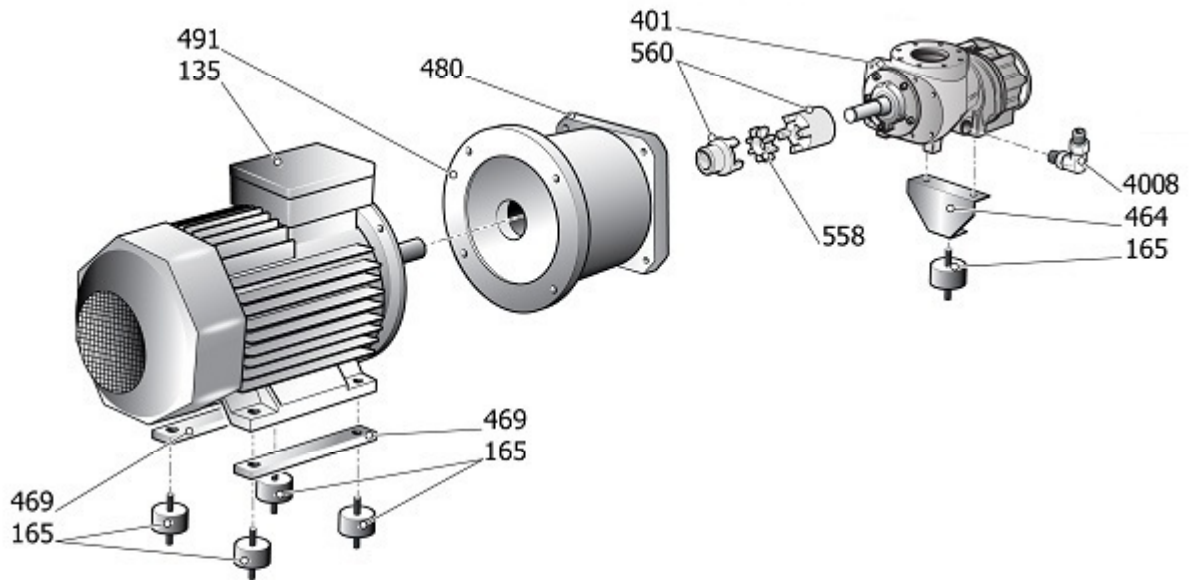

TGMR1

Pos	Component		MU	Multiplier
135	#540Q048662PE	MOTOR	PZ	1,0
165	#020078000	VIBRATION DAMPER MF 7550 (LAGO	PZ	4,0
165	#020117000	VIBRATION DAMPER MF 6040 57\$SH	PZ	1,0
401	#5308000110	AIR END	PZ	1,0
464	#160DS0004V44	SCREW PLATE	PZ	1,0
480	#160DS0006	FLANGE	PZ	1,0
491	#160DS0005V17	SCREW-TO-MOTOR COUPLING	PZ	1,0
558	S_390019	INNER RING	PZ	1,0
560	S_390204	JOINT HUB P48-60 A D45	PZ	1,0
560	S_390207	JOINT HUB P48-60 A D48	PZ	1,0