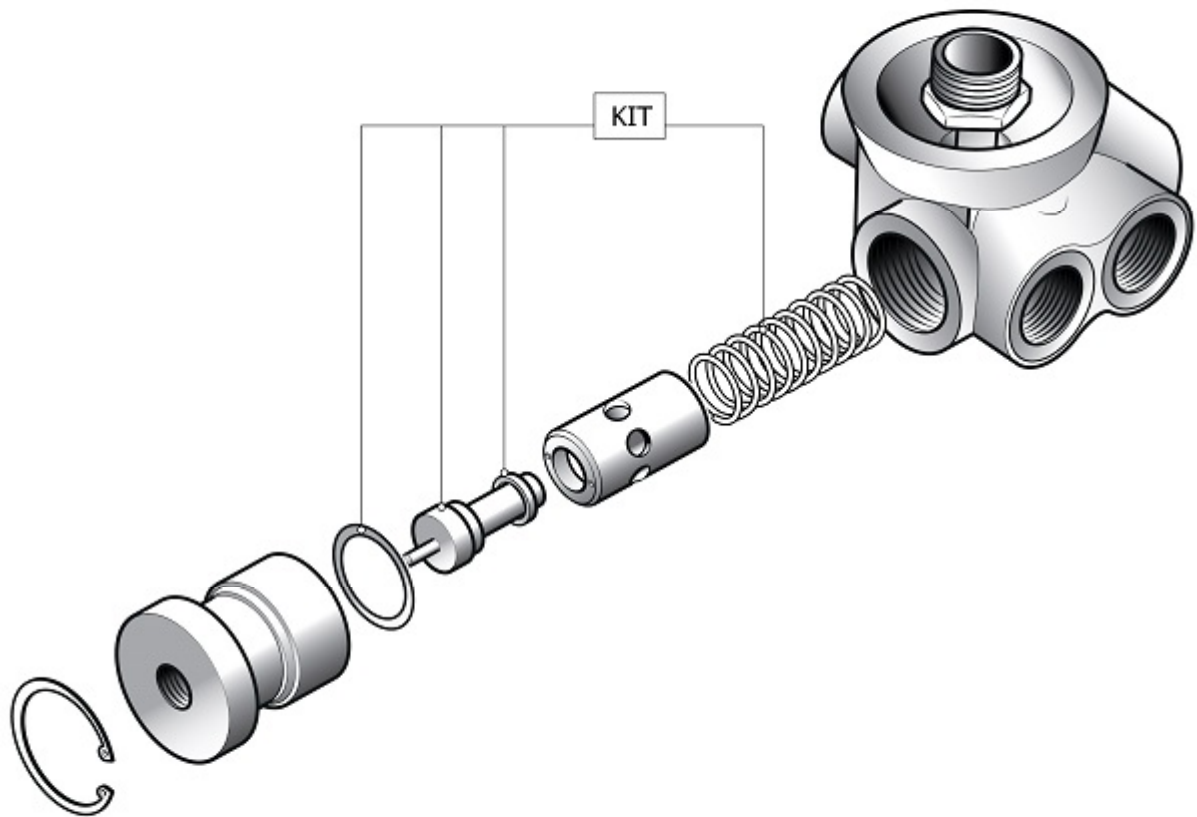

Pos	Component		MU	Multiplier
408	#017083000	FILTER ELEM.8UM D162 H352	PZ	1,0
408	#017083001	FILTER ELEM.6,7M3MIN D92,5H338	PZ	1,0