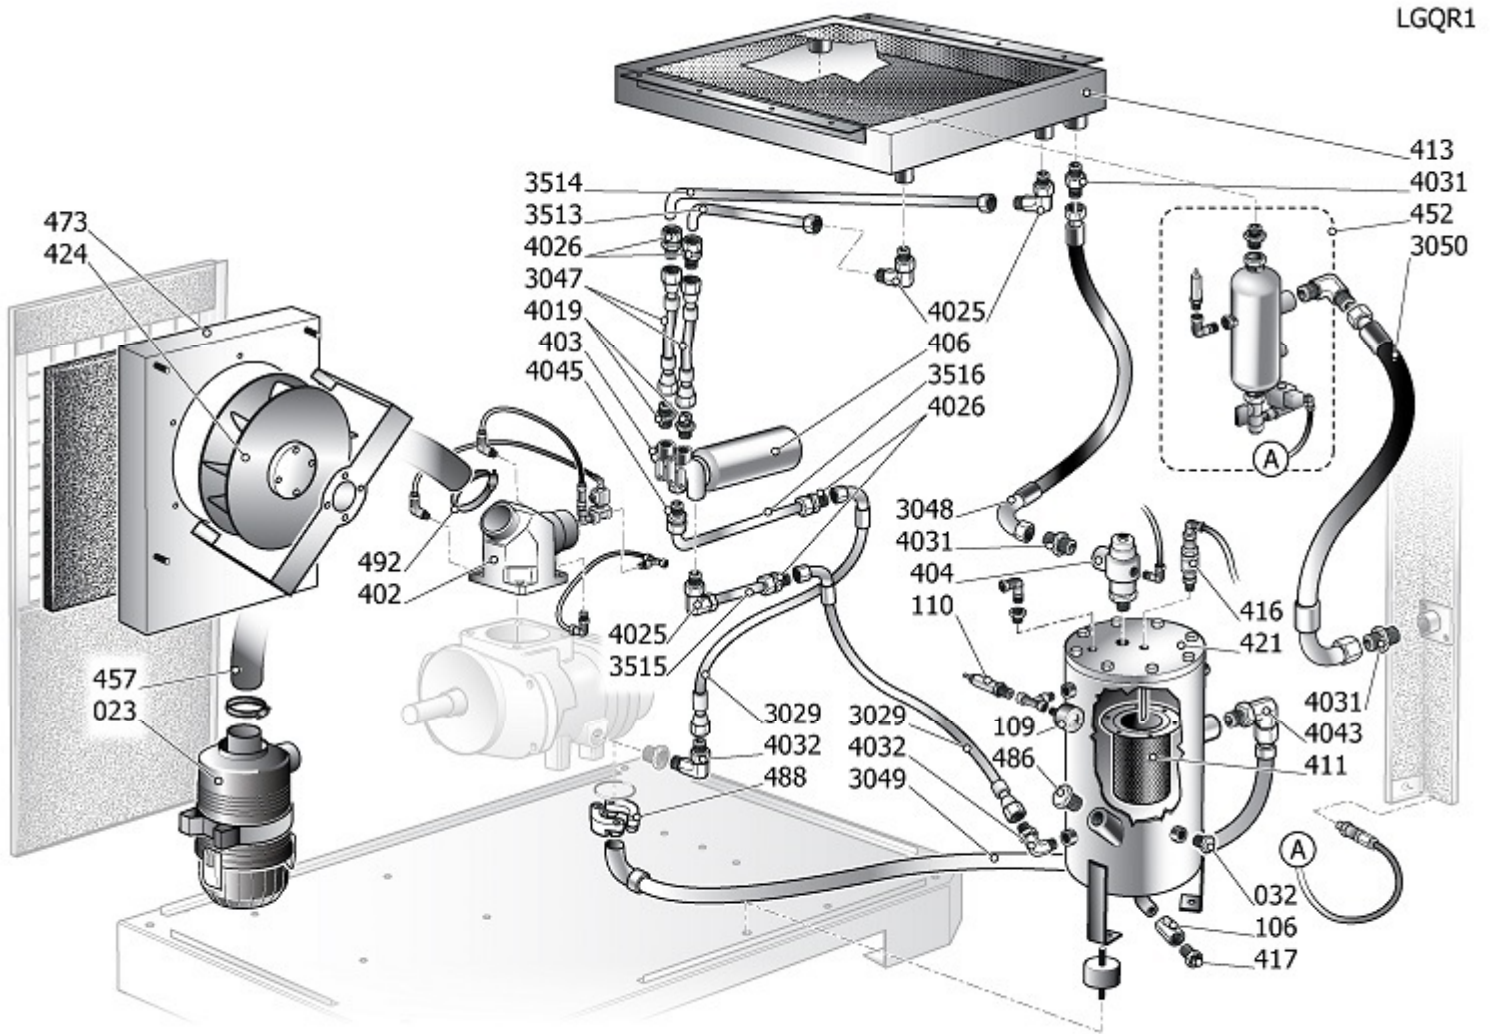

COMPRESSOR COMPONENT

LGQR1

Pos	Component	MU	Multiplier
23	#317083000	AIR FILTER ASSEMBLY	PZ 1,0
32	#012088000	OIL LIGHT	PZ 1,0
106	#322056010	LINE COCK	PZ 1,0
109	#330060100	PRESSURE GAUGE	PZ 1,0
110	9049308	RELIEF VALVE	PZ 1,0
127	$14300990	NEUTRAL RILSAN HOSE 10X8	MT 0,6
403	S_241502	THERM. EXPANSION VALVE	PZ 1,0
404	S_241015	MIN. PRESSURE VALVE	PZ 1,0
406	9054204	OIL FILTER	PZ 1,0
411	#048603000	OIL SEPARATOR FILTER	PZ 1,0
413	#048525000	AIR-OIL RADIATOR	PZ 1,0
416	#012120000	OIL LIGHT	PZ 1,0
417	#012077000	OIL PLUG	PZ 1,0
420	S_590032	ANELLO OR 4325 VITON	PZ 1,0
424	#024124010	ELECTRIC FAN	PZ 1,0
452		ASS.SEPARATORE COND.NOBEL18CSA	
457	#160TV0099	AIR TUBE	MT 1,0
473	#160DR0014V44	FAN SPACER	PZ 1,0
484	4105975	UNION TEE R3/8	PZ 1,0
486	#011999009	PLUG	PZ 1,0
488	#160AP0068	FLANGE, DELIVERY END	PZ 1,0
492	#015129000	COLLAR	PZ 1,0
511	#160DR0016V44	STAFFA SUP.VENT.RAD.D355 CSA	PZ 1,0
705	#460253000SGL	GR.ASP.IR60-24V (1)	PZ 1,0
3029	#160CT0157	TUBO FLX 3/4 F90M30+FD+OR L265	PZ 2,0
3047	#160CT0152	TUBO FLX 3/4 FDM30+FD+OR L230	PZ 2,0
3048	#160GP0151	TUBO FLX 1"1/4 FD+F90+OR L800	PZ 1,0
3049	#160GP0160	TUBO FLX 1"1/2 SAE90+FD+OR 750	PZ 1,0
3087	#160TV0141	TUBO FLX 1"1/4 FD+F90+OR L633	PZ 1,0
3513	#160GP0153	TUBO RGD NBK D22+OG 205X105(L)	PZ 1,0
3514	#160GP0154	TUBO RGD NBK D22+OG 500X105(L)	PZ 1,0
3515	#160GP0155	TUBO RGD NBK D22+OG L155 (D)	PZ 1,0
3516	#160GP0159	TUBO RGD NBK D22+OG 500X90 (L)	PZ 1,0
4009	#011225000	MAINS COUPLING L MM R1/2 ART 2	PZ 1,0
4019	#011000406	RACC.ADT.MM 3/4" CNC-BSP	PZ 2,0
4025	#011259110	RACC.ESTR.90$M3/4 TB.22 CORPO	PZ 3,0
4026	#011259120	RACC.GIUNZ.DIRITTO TB.22 CORPO	PZ 4,0
4031	#011456000	FITTING 1-1/4 + OR	PZ 4,0
4032	#011000421	RACC.ADT.90$GIR MM 3/4X1/2+OR	PZ 1,0
4043	#011001400	RACC.ADT.90$MM1"1/2-OR VTN-BSP	PZ 1,0
4045	#011115101	RACC.ESTR.D.M3/4 TB22+OR CORPO	PZ 1,0
4046	S_460060	RACC ESTR.DIR.M1/4"XØ6 CIL	PZ 1,0