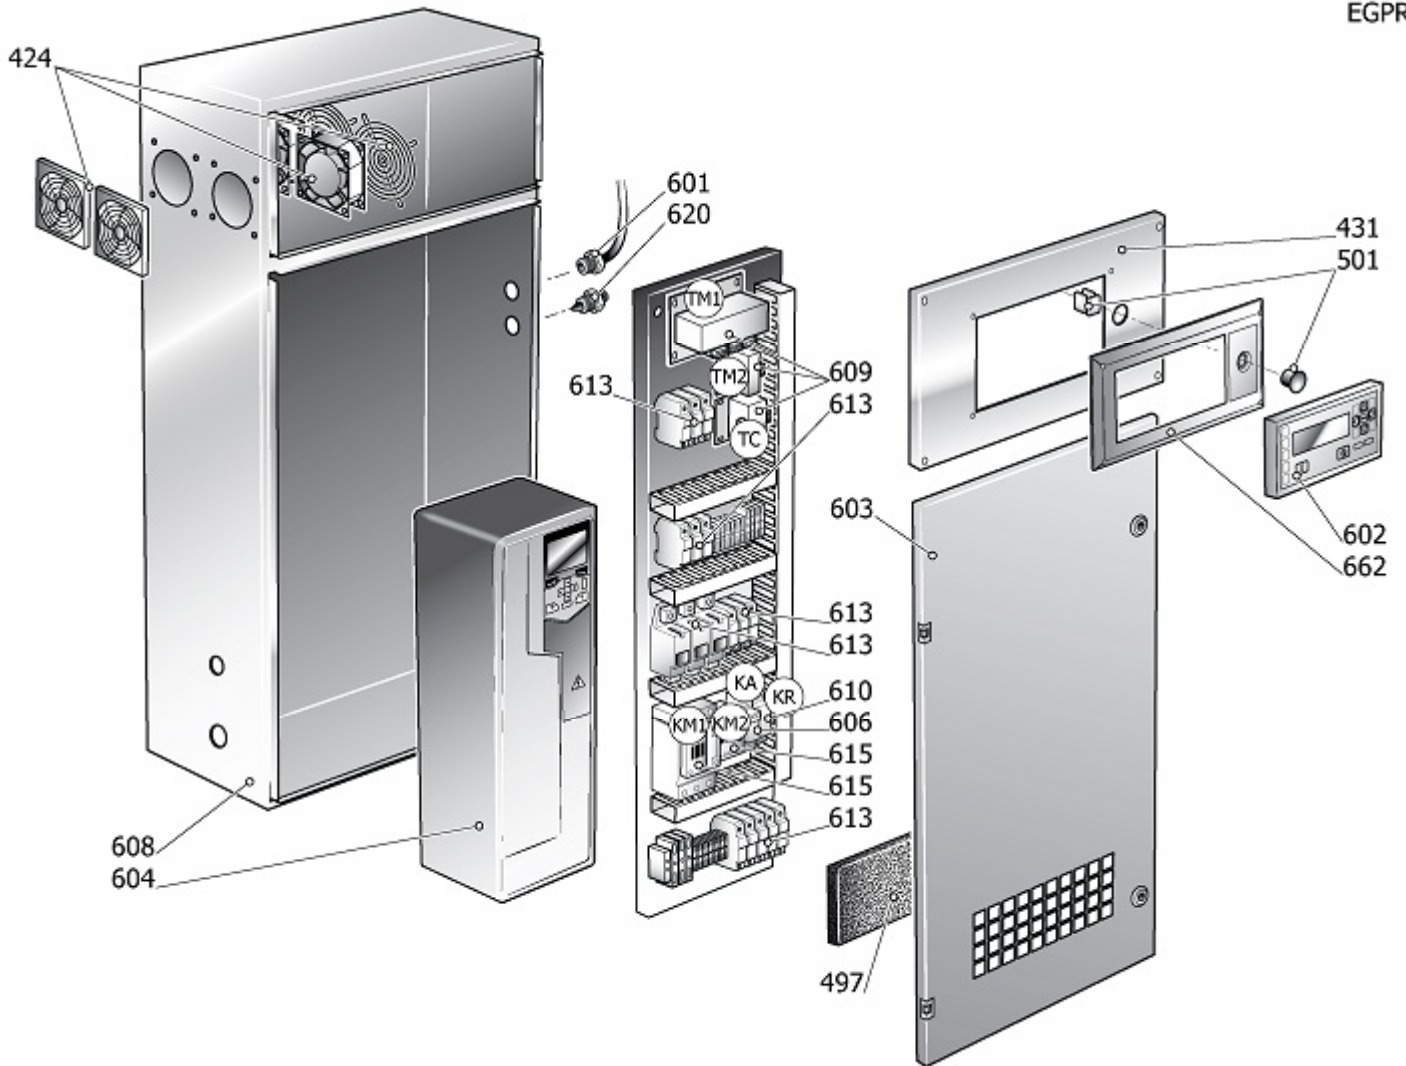

EGPR2

Pos	Component	MU	Multiplier
176	E0M13C403875	CONNECTOR	PZ 1,0
424	#024119001	ELECTRIC FAN	PZ 2,0
497	#160DV0020	PREFILTER	PZ 1,0
501	EOP270KIT216	E-STOP BUTTON	PZ 1,0
601	#008333000	TEMP. PROBE	PZ 1,0
602	#305420100SGL	CONTROLLER	PZ 1,0
603	#160GP0014V45	ELECTRIC COMPT. DOOR	PZ 1,0
604	#305451100	INVERTER	PZ 1,0
606	#008415000	REALY GAVAZZI RMIA/B4-524 AC	PZ 1,0
608	#160GP0015V80	ELECTRIC COMPARTMENT	PZ 1,0
609	#005684200	TRANSFORMER	PZ 1,0
609	#005700000	TRANSFORMER	PZ 1,0
610	#008490000	PHASE SEQUENCE RELAY	PZ 1,0
613	#005529200	FUS.60A 600V BUSSMANN-JJS	PZ 6,0
613	#005692000	FUS.1A 10X38 KTK-R-1 600V UL/C	PZ 4,0
613	#005693000	FUS.1A 10X38 LPCC 600V UL/CSA	PZ 10,0
613	#005694000	FUS.2A 10X38 LPCC 600V UL/CSA	PZ 12,0
613	#005721000	FUS.8A 10X38 KTK-R-8 600V UL/C	PZ 2,0
615	E0M013034	CONT.S2 40A 24V 3RT2035-1AC20	PZ 1,0
615	E0M013201	CNT.S00 7A 24V 3RT2015-1AB01	PZ 1,0
620	#008167010	TRANSDUCER	PZ 1,0
662	#160GP0008V45	CONTROL.FRAME ETIV	PZ 1,0
662	#160SG0006	CONTROL.FRAME ETIV	PZ 1,0