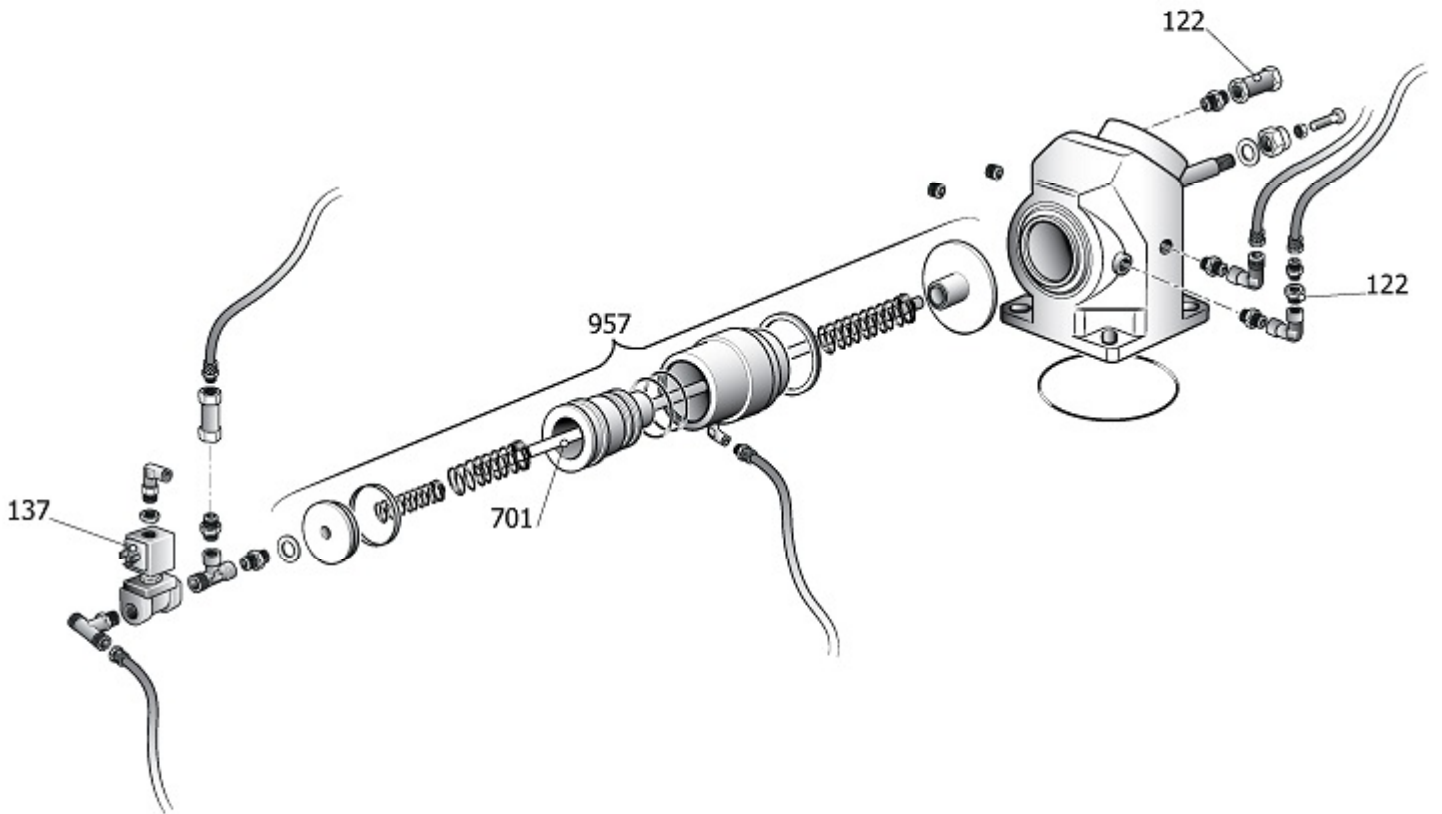

FIR70

Pos	Component		MU	Multiplier
122	#047009000	SINGLE-ACTING VALVE	PZ	1,0
122	#047060000	SINGLE-ACTING VALVE	PZ	1,0
127	9270046	RILSAN PIPE 4/6 BLK IT PA12_LC	MT	0,7
137	#008195020	SOLENOID VALVE	PZ	1,0
420	#010223000	ANELLO OR 3425 VITON	PZ	1,0
701	#199253006	ASTA DI GUIDA REG.ASP."IR60"	PZ	1,0
957	#419253010	INTAKE VALVE KIT	PZ	1,0