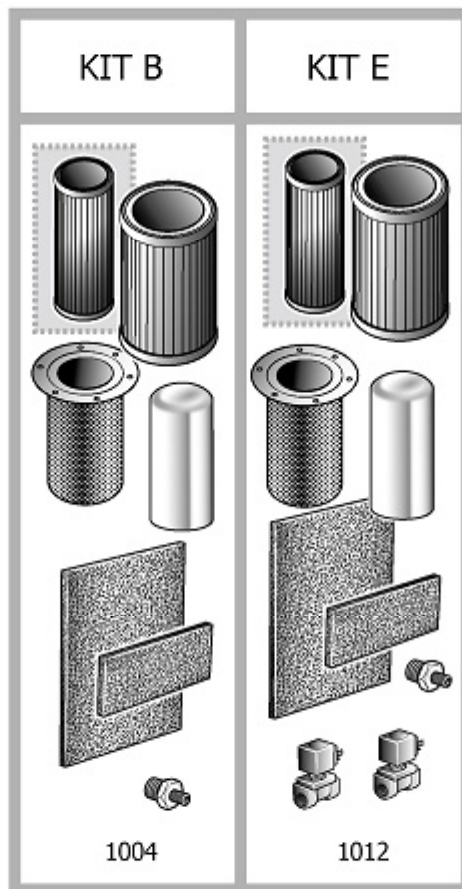

Pos	Component	MU	Multiplier
176	E0M13C403875	CONNECTOR	PZ 1,0
424	#024119001	ELECTRIC FAN	PZ 2,0
497	#160DV0020	PREFILTER	PZ 1,0
501	EOP270KIT216	E-STOP BUTTON	PZ 1,0
601	#008333000	TEMP. PROBE	PZ 1,0
602	#305420100SGL	CONTROLLER	PZ 1,0
603	#160GP0014V45	ELECTRIC COMPT. DOOR	PZ 1,0
604	#305451100	INVERTER	PZ 1,0
606	#008415000	REALY GAVAZZI RMIA/B4-524 AC	PZ 1,0
608	#160GP0015V80	ELECTRIC COMPARTMENT	PZ 1,0
609	#005684200	TRANSFORMER	PZ 1,0
609	#005700000	TRANSFORMER	PZ 1,0
610	#008490000	PHASE SEQUENCE RELAY	PZ 1,0
613	#005529200	FUS.60A 600V BUSSMANN-JJS	PZ 6,0
613	#005692000	FUS.1A 10X38 KTK-R-1 600V UL/C	PZ 4,0
613	#005693000	FUS.1A 10X38 LPCC 600V UL/CSA	PZ 10,0
613	#005694000	FUS.2A 10X38 LPCC 600V UL/CSA	PZ 12,0
613	#005721000	FUS.8A 10X38 KTK-R-8 600V UL/C	PZ 2,0
615	E0M013034	CONT.S2 40A 24V 3RT2035-1AC20	PZ 1,0
615	E0M013201	CNT.S00 7A 24V 3RT2015-1AB01	PZ 1,0
620	#008167010	TRANSDUCER	PZ 1,0
662	#160GP0008V45	CONTROL.FRAME ETIV	PZ 1,0
662	#160SG0006	CONTROL.FRAME ETIV	PZ 1,0

LONG LIFE KIT LIST

LLK59