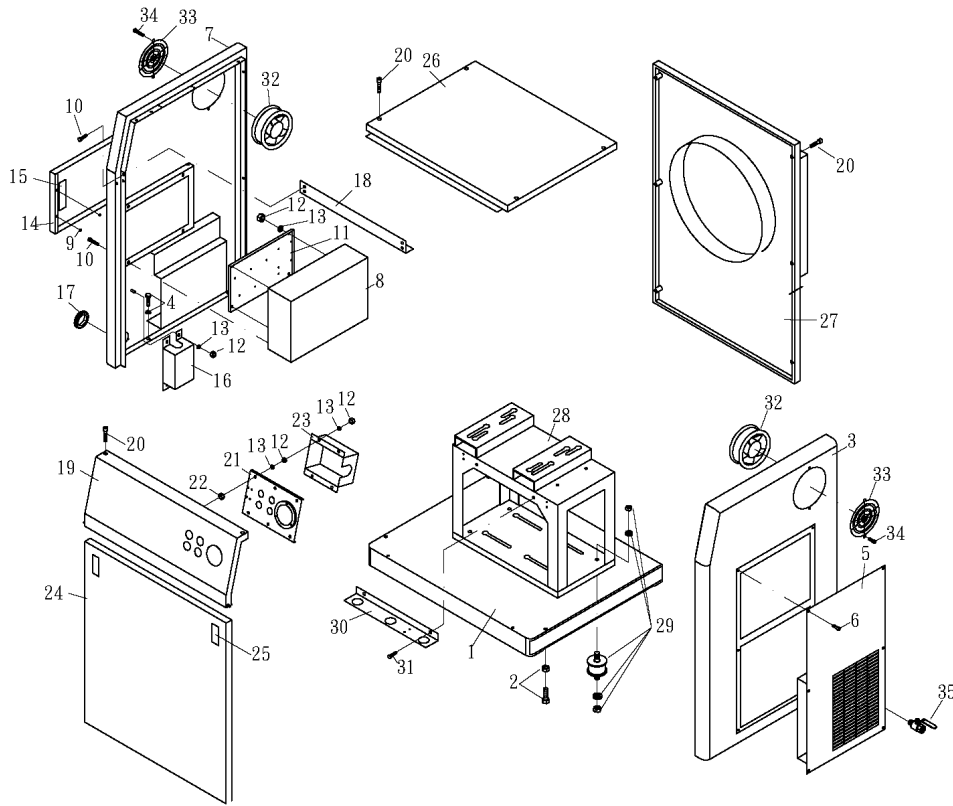

OMEGA COMPRESSORS

For us, it's not just business. It's personal.

MODEL : NCSE60(Box-type sheet metal assembly)

SPARE PARTS LIST

NO:QC-2103

REF. NO.	DESCRIPTION	PART NO.	QTY.	REF. NO.	DESCRIPTION	PART NO.	QTY.
1	Base frame	2R01-031	1	19	Panel back cover	2R09-031	1
2	Hexagon bolt set	3B00-FW100*24N	4	20	Allen bolt	2B01-M06*030	12
3	Side cover	2R03-031	1	21	Control panel switchboard	2R10-071	1
4	Hexagon bolt set	3B00-SM08*020V	4	22	Hexagon head nut	2B20-FM08	6
5	Maintenance cover	2R14-031	1	23	Back cover(control panel)	2R07-031	1
6	Bolt	2B02-FM6*015	6	24	Front cover	2R08-031	1
7	Side cover	2R04-031	1	25	Handle set	2R12-004	2
8	Electrical box	2R18-031	1	26	Top cover	2R11-031	1
9	Bolt	2R12-007	2	27	Rear	2R06-031	1
10	Flat head bolt	2B04-FM06*015	8	28	Base frame	2R02-031	1
11	Electrical panel	2R18-031A	16	29	Vibration absorber set	3439006-B	4
12	Hexagon head nut	2B20-FM06	16	30	Cooler frame	3817031A	1
13	Plate washer	2B30-06*14*10	1	31	Hexagon head bolt	2B00-FM08*015	2
14	Electrical door	2R18-031B	1	32	Fan	2E30-0601	2
15	Handle set	2R12-014	1	33	Fan net	2E31-0601	2
16	Cable cover	2R04-011A	1	34	Bolt	2B02-CM5*015	4
17	Rubber plug	2R12-012	1	35	Ball valve	2413008	1
18	Bonding rod	2R21-132	1				