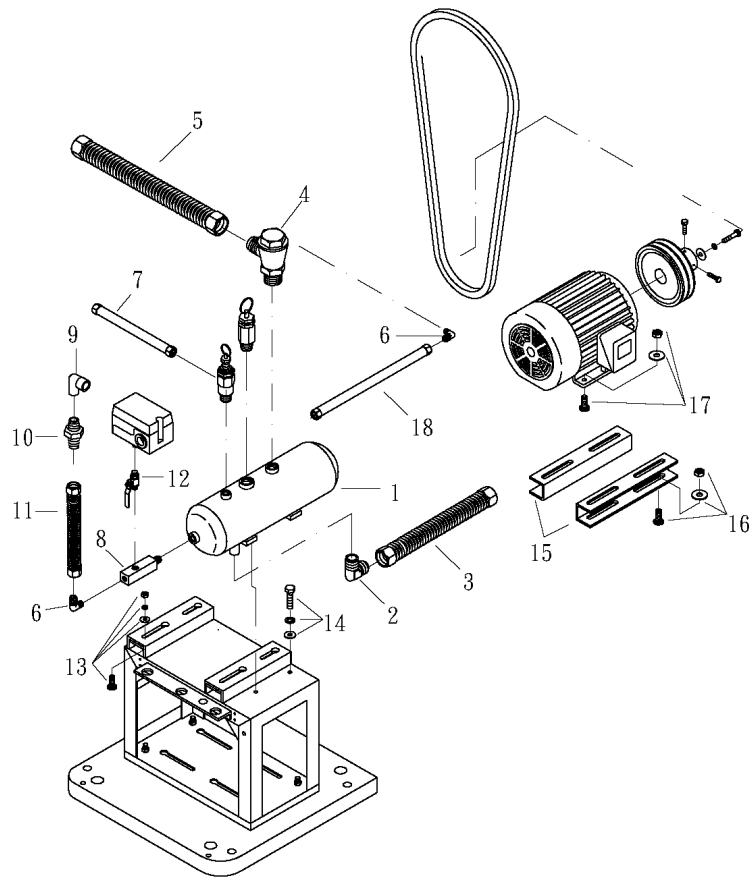

OMEGA COMPRESSORS

For us, it's not just business. It's personal.

MODEL : NCSE60 (Receive Tank)

SPARE PARTS LIST

NO : QC-2103

REF. NO.	DESCRIPTION	PART NO.	QTY.	REF. NO.	DESCRIPTION	PART NO.	QTY.
1	Air tank	3401235	1	10	Nipple	2N01-02T02HS	1
2	Exhaust elbow	2N06-06T06H3	1	11	Exhaust steel wire soft tube	2T02-02*0600	1
3	Exhaust steel wire soft tube	2T02-06*0450	1	12	Ball valve	2413010	1
4	Check valve	2414031	1	13	Motor feet bolt set	3B08-FM10*38-B	4
5	Exhaust steel wire soft tube	2T02-06*0620	1	14	Hexagon bolt set	3B00-SM08*020VW	2
6	Unloading elbow	2N06-01T02H	2	15	Motor base	3421004	2
7	Unloading tube set	3B2-02*220	1	16	Motor feet bolt set	3B08-FM10*25-M	4
8	Bushing	2N02-029	1	17	Motor feet bolt set	3B08-FM10*38-M	4
9	Exhaust elbow	2N07-02T02T	1	18	Unloading tube set	3B2-02*580	1