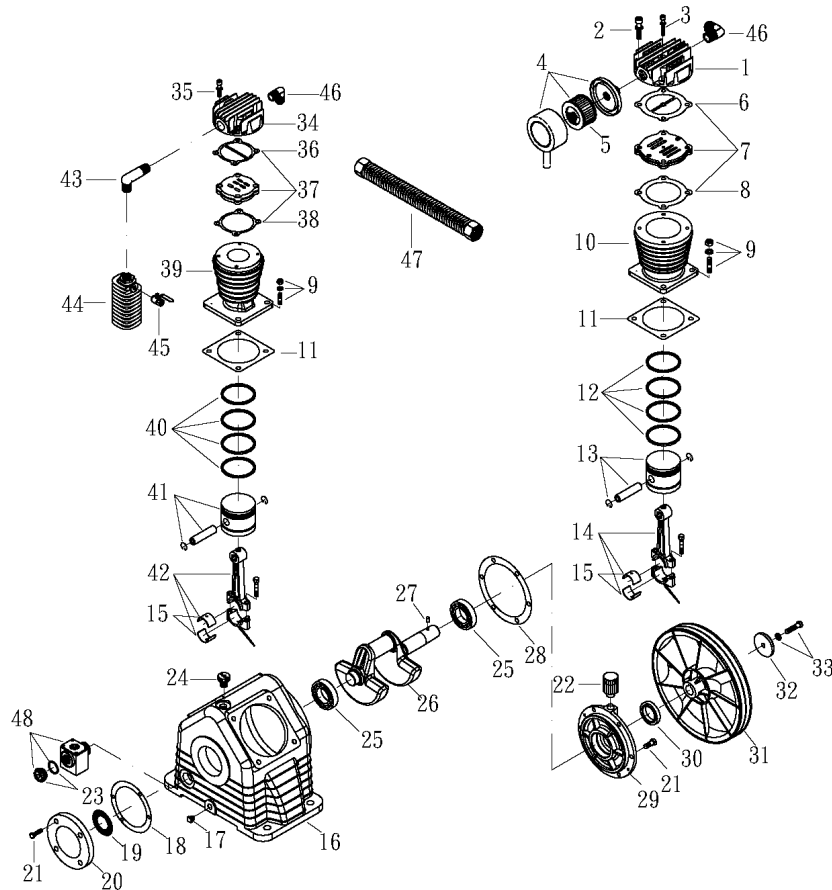

OMEGA COMPRESSORS

For us, it's not just business. It's personal.

MODEL : NCSE60 (Pump)

SPARE PARTS LIST

NO : QC-2103

REF. NO.	DESCRIPTION	PART NO.	QTY.	REF. NO.	DESCRIPTION	PART NO.	QTY.
1	Cylinder head	3101070	1	25	Bearing	2N35-6206	2
2	Allen bolt set	3B01-M10*050V	4	26	Crankshaft & balancer	3304093	1
3	Allen bolt set	3B01-M06*052Z	4	27	Pulley key	2N47-63*09	1
4	Air filter set	2140009	1	28	Rear bearing seat gasket	2G06-022	1
5	Filter element	2142002	1	29	Rear bearing seat	3311039	1
6	Cylinder head gasket	2G01-029C	1	30	Oil seal	2N50-TC30*50*11	1
7	In. & Ex. valve assembly	3B13-K9595	1	31	Pulley	3PBF-145A230B	1
8	Valve seat gasket	2G03-020C	1	32	Plate washer	2B34-13*52*14	1
9	Double head screw set	3B11-003-A	8	33	Hexagon bolt set	3B00-SM12*050V	1
10	Cylinder	3201076	1	34	Cylinder head	3101069	1
11	Cylinder gasket	2G04-023	2	35	Allen bolt set	3B01-M06*040V	4
12	Piston ring set	3B32-CK7595	1	36	Cylinder head gasket	2G01-015C	1
13	Piston set	3B31-CK7595	1	37	In. & Ex. valve assembly	3B13-K5051C	1
14	Rod set	3B33-CK7548	1	38	Valve seat gasket	2G03-011H	1
15	Rod bush(2 pieces)	2316010-B	2	39	Cylinder	3201077	1
16	Crankcase	3301112	1	40	Piston ring set	3B32-CT5051	1
17	Oil draining plug	2N33-002	1	41	Piston set	3B31-CT5051	1
18	Front bearing seat gasket	2G05-017	1	42	Rod set	3B33-CT5048	1
19	Oil mesh	2352001	1	43	Exhaust elbow	2N06-06T06T85	1
20	Front bearing seat	3309045A	1	44	Spare tank	3125001	1
21	Hexagon bolt	2B00-SM08*025	10	45	Ball valve	2413010	1
22	Breathing cover	2321008	1	46	Exhaust elbow	2N06-06T06H	2
23	Oil sight gauge set	2303012A	1	47	Exhaust tube set	3B2-06*610	1
24	Oil filling plug set	2319003A	1	48	Low oil switch set	3353103	1