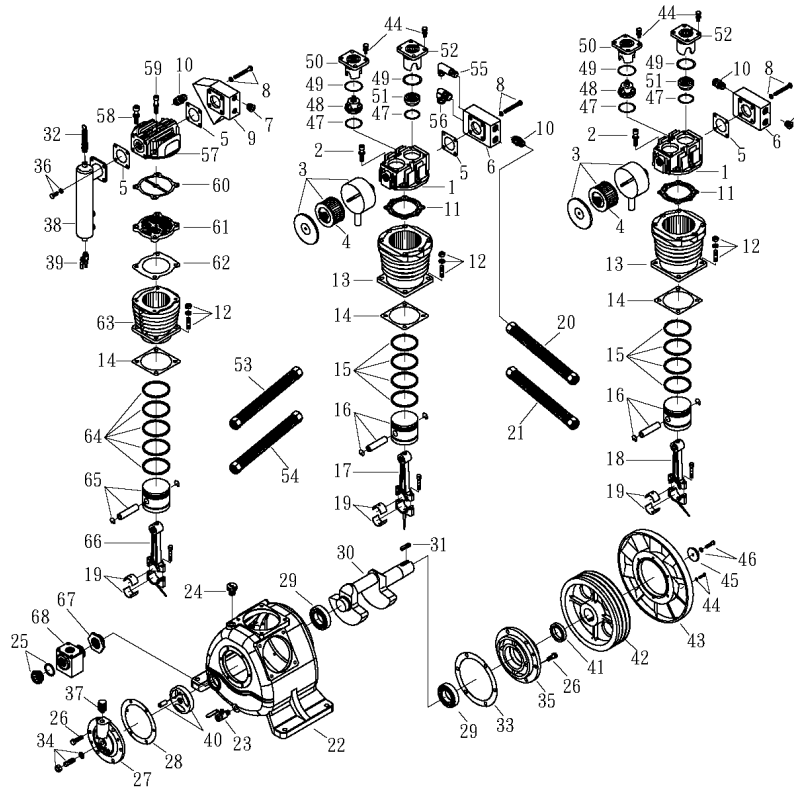

OMEGA COMPRESSORS

For us, it's not just business. It's personal.

Model: NCSE150-Pump

SPARE PARTS LIST

NO : QC-2103

REF. NO.	DESCRIPTION	PART NO.	QTY.	REF. NO.	DESCRIPTION	PART NO.	QTY.
1	Cylinder head	3101054	2	35	Rear bearing seat	3311029	1
2	Allen bolt set	3B01-M12*050V	12	36	Hexagon bolt set	3B00-SM10*025V	4
3	Air filter	2140011	2	37	Breathing cover	2321008	1
4	Filter element	2142009	2	38	Spare tank	3125003	1
5	Exhaust tank gasket	2G09-004H	4	39	Ball valve	2413010	1
6	Exhaust tank	3127001	2	40	Thrust block set	3312008-A	1
7	Plug	2B14-ST06E	4	41	Oil seal	2N50-TC50*72*12	1
8	Hexagon bolt set	3B00-SM10*075V	12	42	Pulley	3PBF-138B450	1
9	Exhaust tank	3127002	1	43	Fly wheel	3PBF-630*280	1
10	Nipple	2N01-009	7	44	Hexagon bolt set	3B00-SM08*030V	22
11	Cylinder head gasket	2G01-020C	2	45	Pulley washer	2B34-13*95*12	1
12	Double head screw set	3B11-005-A	12	46	Hexagon bolt set	3B00-SM12*050V	1
13	Cylinder	3201044	2	47	Inlet&Exhaust washer	2B32-004	4
14	Cylinder gasket	2G04-008	2	48	Inlet valve assembly	3B12-NK150A	2
15	Piston ring set	3B32-120N	2	49	O-ring	2N52-C65V	4
16	Piston set	3B31-120NP	2	50	Inlet press plate	3103001	2
17	Rod set	3B33-NP150	1	51	Exhaust valve assembly	3B11-NK150A	2
18	Rod set	3B33-NP150B	1	52	Exhaust press plate	3126009	2
19	Rod bush	2316007-E	3	53	Exhaust tube set	3B2-06*580	1
20	Exhaust tube set	3B2-06*260	1	54	Exhaust tube set	3B2-06*610	1
21	Exhaust tube set	3B2-06*205	1	55	Exhaust elbow	2N06-06T06H85	1
22	Crankcase	3301137	1	56	Exhaust elbow	2N06-06T06H	1
23	Ball valve	2413012	1	57	Cylinder head	3101024	1
24	Oil filling plug set	2319004B	1	58	Allen bolt set	3B01-M12*065V	4
25	Oil sight gauge set	2303012A	1	59	Allen bolt set	3B01-M08*085Z	1
26	Hexagon bolt	2B00-SM10*025	12	60	Cylinder head gasket	2G01-012C	1
27	Front bearing seat	3309042	1	61	Inlet&Exhaust valve assembly	3B13-AP100	1
28	Front bearing seat gasket	2G05-009	1	62	Valve seat gasket	2G03-006C	1
29	Bearing	2N35-32210	2	63	Cylinder	3201034	1
30	Crankshaft & balancer	3304151	1	64	Piston ring set	3B32-T100	1
31	Pulley key	2N47-10*8*45	1	65	Piston set	3B31-T100	1
32	Pressure relief valve	2406020A	1	66	Rod set	3B33-NP150C	1
33	Rear bearing seat gasket	2G06-020	1	67	Bushing	2N02-020	1
34	Bolt set	3B07-SM16*40-A	1	68	Oilless auto-stop installation	3353103	1