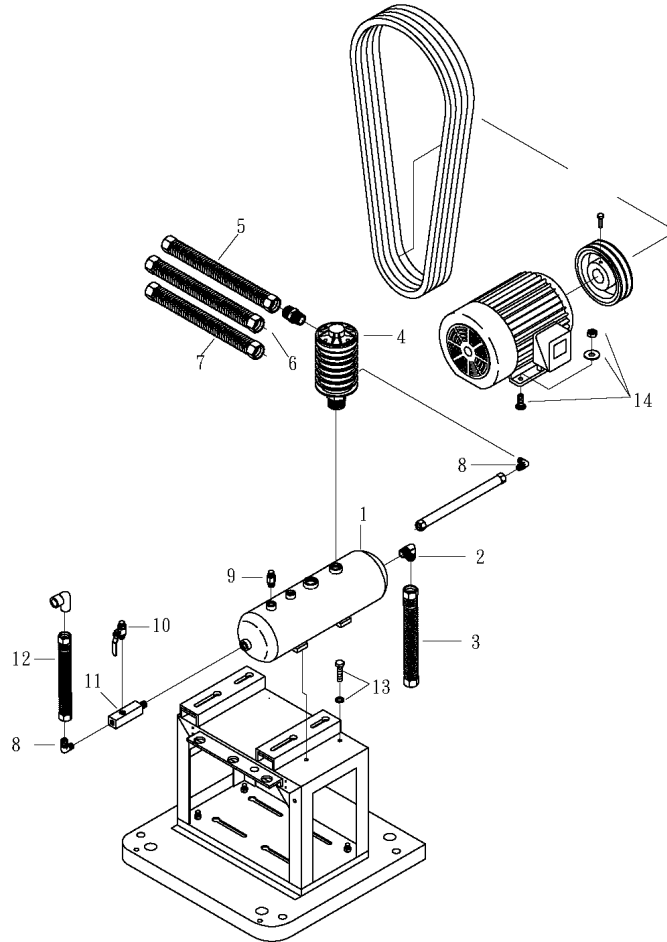

## SPARE PARTS LIST

NO : QC-2103

| REF. NO. | DESCRIPTION                  | PART NO.      | QTY. | REF. NO. | DESCRIPTION                  | PART NO.       | QTY. |
|----------|------------------------------|---------------|------|----------|------------------------------|----------------|------|
| 1        | Air tank                     | 3401237A      | 1    | 8        | Exhaust elbow                | 2N06-01T02H    | 2    |
| 2        | Exhaust elbow                | 2N06-12T12HS  | 1    | 9        | Nipple                       | 2N01-001       | 1    |
| 3        | Exhaust steel wire soft tube | 2T02-12*1000L | 1    | 10       | Ball valve                   | 2413010        | 1    |
| 4        | Check valve                  | 2414020A      | 1    | 11       | Bushing                      | 2N02-029       | 1    |
| 5        | Exhaust steel wire soft tube | 3B2-06*710    | 1    | 12       | Exhaust steel wire soft tube | 2T02-02*1000   | 1    |
| 6        | Exhaust steel wire soft tube | 3B2-06*800    | 1    | 13       | Hexagon bolt set             | 3B00-SM08*020V | 2    |
| 7        | Exhaust steel wire soft tube | 3B2-06*865    | 1    | 14       | Motor feet bolt set          | 3B08-FM12*42-M | 4    |