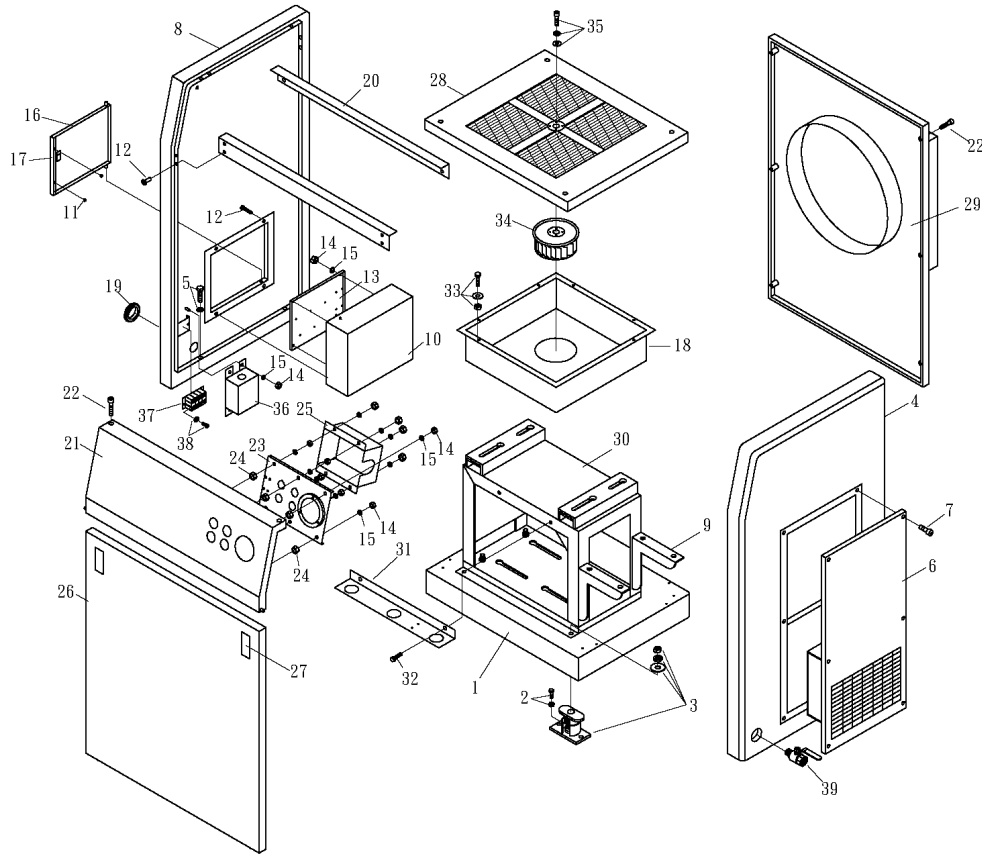

OMEGA COMPRESSORS

For us, it's not just business. It's personal.

MODEL : NCSE150(Box-type sheet metal assembly)

SPARE PARTS LIST

NO : QC-2103

REF. NO.	DESCRIPTION	PART NO.	QTY.	REF. NO.	DESCRIPTION	PART NO.	QTY.
1	Base frame	2R01-015	1	21	Control panel	2R09-015	1
2	Hexagon bolt set	3B00-FW100*24N	4	22	Allen bolt	2B01-M06*030	12
3	Vibration absorber set	3439031-A	4	23	Instrument panel	2R10-015	1
4	Side cover	2R03-015	1	24	Hexagon head nut	2B20-FM08	6
5	Hexagon bolt set	3B00-SM08*020V	8	25	Shield	2R07-015	1
6	Maintenance cover	2R14-015	1	26	Front cover	2R08-015	1
7	Bolt	2B02-FM6*015	6	27	Handle set	2R12-004	2
8	Side cover	2R04-015	1	28	Top cover	2R11-015	1
9	Bracket	3811801	1	29	Rear	2R06-015	1
10	Electrical box	2R18-015	1	30	Base frame	2R02-015	1
11	Bolt	2R12-007	2	31	Bracket	3817031A	1
12	Flat head bolt(+)	2B04-FM06*015	8	32	Hexagon bolt set	2B00-FM08*015	2
13	Switchboard	2R18-015A	1	33	Hexagon bolt set	3B00-FM08*020WN	2
14	Hex nut	2B20-FM06	16	34	Fan	2818104	1
15	Plate washer	2B30-06*14*10	16	35	Bolt	3B02-FM4*025VW	1
16	Electrical box door	2R18-015B	1	36	Cable cover	2R04-071A	1
17	Handle set	2R12-014	1	37	Terminal set	2E05-054	1
18	Cooling hood	2818039	1	38	Bolt set	3B02-FM4*025W	2
19	Plate	2R12-012	1	39	Ball valve	2413006	1
20	Bonding rod	2R21-015	2