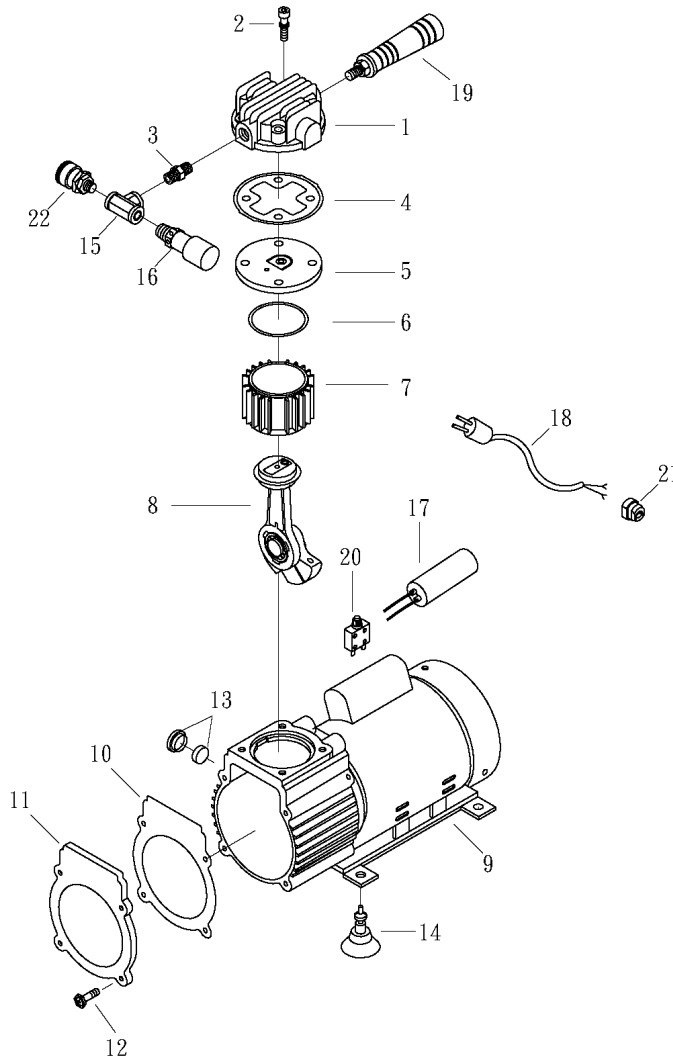

## SPARE PARTS LIST

NO : QC-1511

REF. NO.	DESCRIPTION	PART NO.	QTY.	REF. NO.	DESCRIPTION	PART NO.	QTY.
1	Cylinder head	3101063	1	12	Hexagon bolt	2B00-FM04*010A	4
2	Allen bolt set	3B01-M05*060V	4	13	Air filter cover	2140026	1
3	Nipple	2N01-01T02TS	1	14	Rubber pad	2433010	4
4	Cylinder head gasket	2G01-025H	1	15	Brass 3-way pipe	2N03-C222N	1
5	Exhaust valve seat	3B11-DC02	1	16	Auto relief valve	2409108	1
6	Valve seat gasket	2G03-018	1	17	Running capacitor	2E27-010F2525	1
7	Cylinder	3201068	1	18	Power cable	2E01-012S	1
8	Rod set	3B34-DC02	1	19	Grip	3432011	1
9	Motor set	3B8-MB0202H	1	20	Circuit breaker	2E25-05AS	1
10	Front cover gasket	2G07-012	1	21	Strain relief bushing	2E04-011	1
11	Front cover	3309028	1	22	Quick coupler	07MS01/4M-B	1