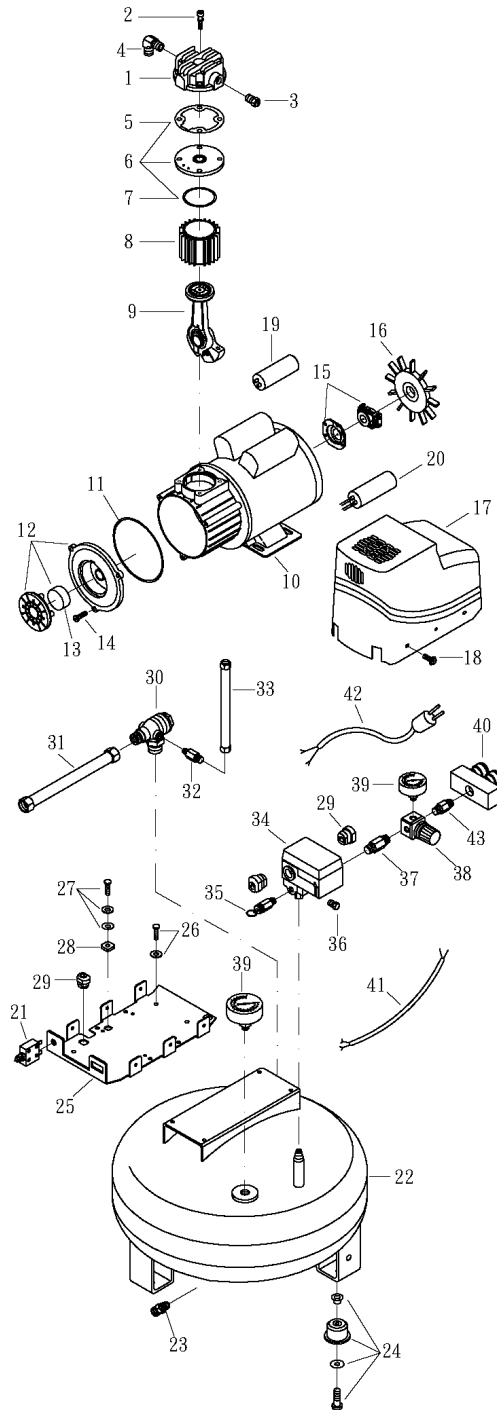

OMEGA COMPRESSORS

For us, it's not just business. It's personal.

MODEL : MA-9004

SPARE PARTS LIST

NO : QC-2011

REF. NO.	DESCRIPTION	PART NO.	QTY.
1	Cylinder head	3101096H	1
2	Allen bolt set	3B01-M06*080V	4
3	Auto relief valve	2409003	1
4	Exhaust elbow	2N06-02T03HS	1
5	Cylinder head gasket	2G01-023H	1
6	Exhaust valve seat assembly	3B11-A9000A	1
7	Valve seat gasket	2G03-017	1
8	Cylinder	3Z01061	1
9	Rod set	3B34-A9000	1
10	Motor set	3B8-MA9002	1
11	Front cover gasket	2G07-009	1
12	Air filter	2140022	1
13	Filter element	2142014	1
14	Bolt	2B02-FM5*015	3
15	Centrifugal switch set	2E24-14062P	1
16	Cooling fan	2336036-2	1
17	Shroud	2428011A	1
18	Bolt	2B00-FM05*010WB	6
19	Starting capacitor	2E28-300F1240	1
20	Running capacitor	2E27-060F2540	1
21	Thermal protector	2E25-18A	1
22	Air tank	3401534	1
23	Drain valve	2405011	1
24	Rubber pad set	3433011-A	4
25	Body seat	3403036	1
26	Hexagon bolt set	3B00-FM06*012V	4
27	Hexagon bolt set	3B00-FM06*015VW	4
28	Body block	2439008	4
29	Strain relief bushing	2E04-010	3
30	Check valve	2414036RX	1
31	Exhaust soft tube	3B2-03*340N	1
32	Nipple	2N01-01T02HS	1
33	Unloading tube	3B2-02*350F	1
34	Pressure switch	2E21-B027BC	1
35	Pressure relief valve	2406018A	1
36	Plug	2B14-ST02E	1
37	Nipple	2N01-02N02N045	1
38	Regulator	2408025R	1
39	Pressure gauge	2D12-15D2001Q	2
40	Quick coupler	07MQC2B-C	1
41	Cable	2E02-2030502Y1B	1
42	Power cable	2E01-012	1
43	Nipple	2N01-001	1