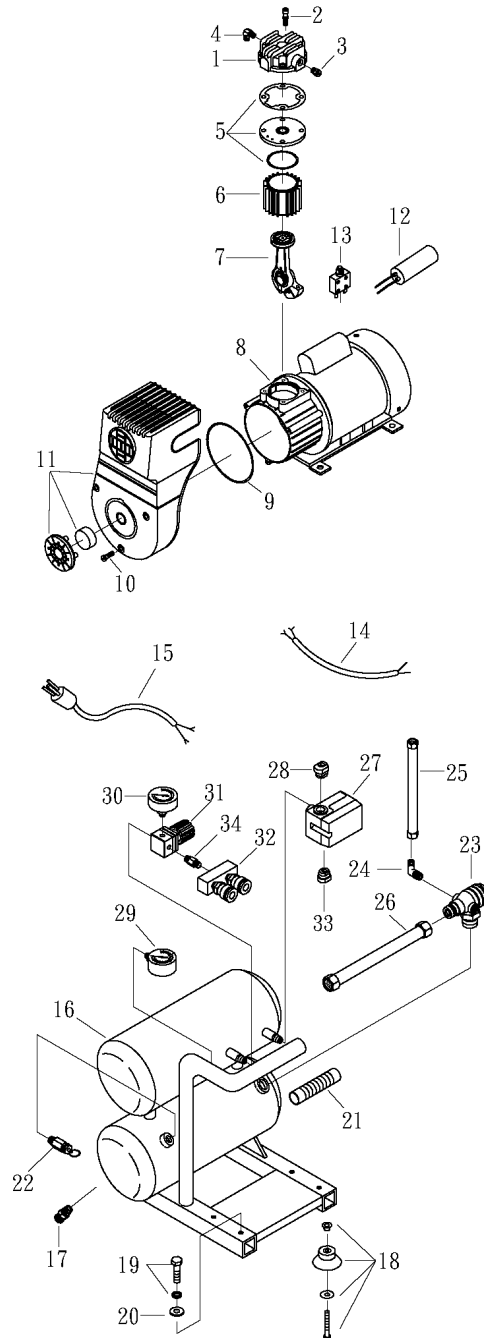

OMEGA COMPRESSORS

For us, it's not just business. It's personal.

MODEL : LA5721

SPARE PARTS LIST

NO : QC-1408

REF. NO.	DESCRIPTION	PART NO.	QTY.
1	Cylinder head	3101096H	1
2	Allen bolt set	3B01-M06*080V	4
3	Auto relief valve	2409003	1
4	Exhaust elbow	2N06-02T03HL	1
5	Exhaust valve seat set	3B11-A9000A	1
6	Cylinder	3201065	1
7	Rod set	3B34-MB57	1
8	Motor set	3B8-MB5702S	1
9	Front cover gasket	2G07-009	1
10	Bolt	2B02-FM5*015	3
11	Shroud	2428012	1
12	Running capacitor	2E27-030F2535	1
13	Circuit breaker	2E25-08A	1
14	Cable	2E02-1230382Y2T	1
15	Power cable	2E01-012S	1
16	Air tank	3401427	1
17	Drain valve	2405011	1
18	Rubber pad set	3433005-A	4
19	Hexagon bolt set	3B00-FM08*015V	4
20	Body seat block	2439008	4
21	Grip	2432003	1
22	Pressure relief valve	2406018A	1
23	Check valve	2414036X	1
24	Unloading elbow	2N06-01T02H	1
25	Unloading tube	3B2-02*220F	1
26	Exhaust soft tube	2T02-03*0270	1
27	Pressure switch	2E21-B027BC	1
28	Strain relief bushing	2E04-010	1
29	Pressure gauge	2D12-15V200IQ	1
30	Pressure gauge	2D12-15D200IQ	1
31	Regulator	2408025L	1
32	Quick coupler	07MQC2B-C	1
33	Strain relief bushing	2E04-008	1
34	Nipple	2N01-001	1